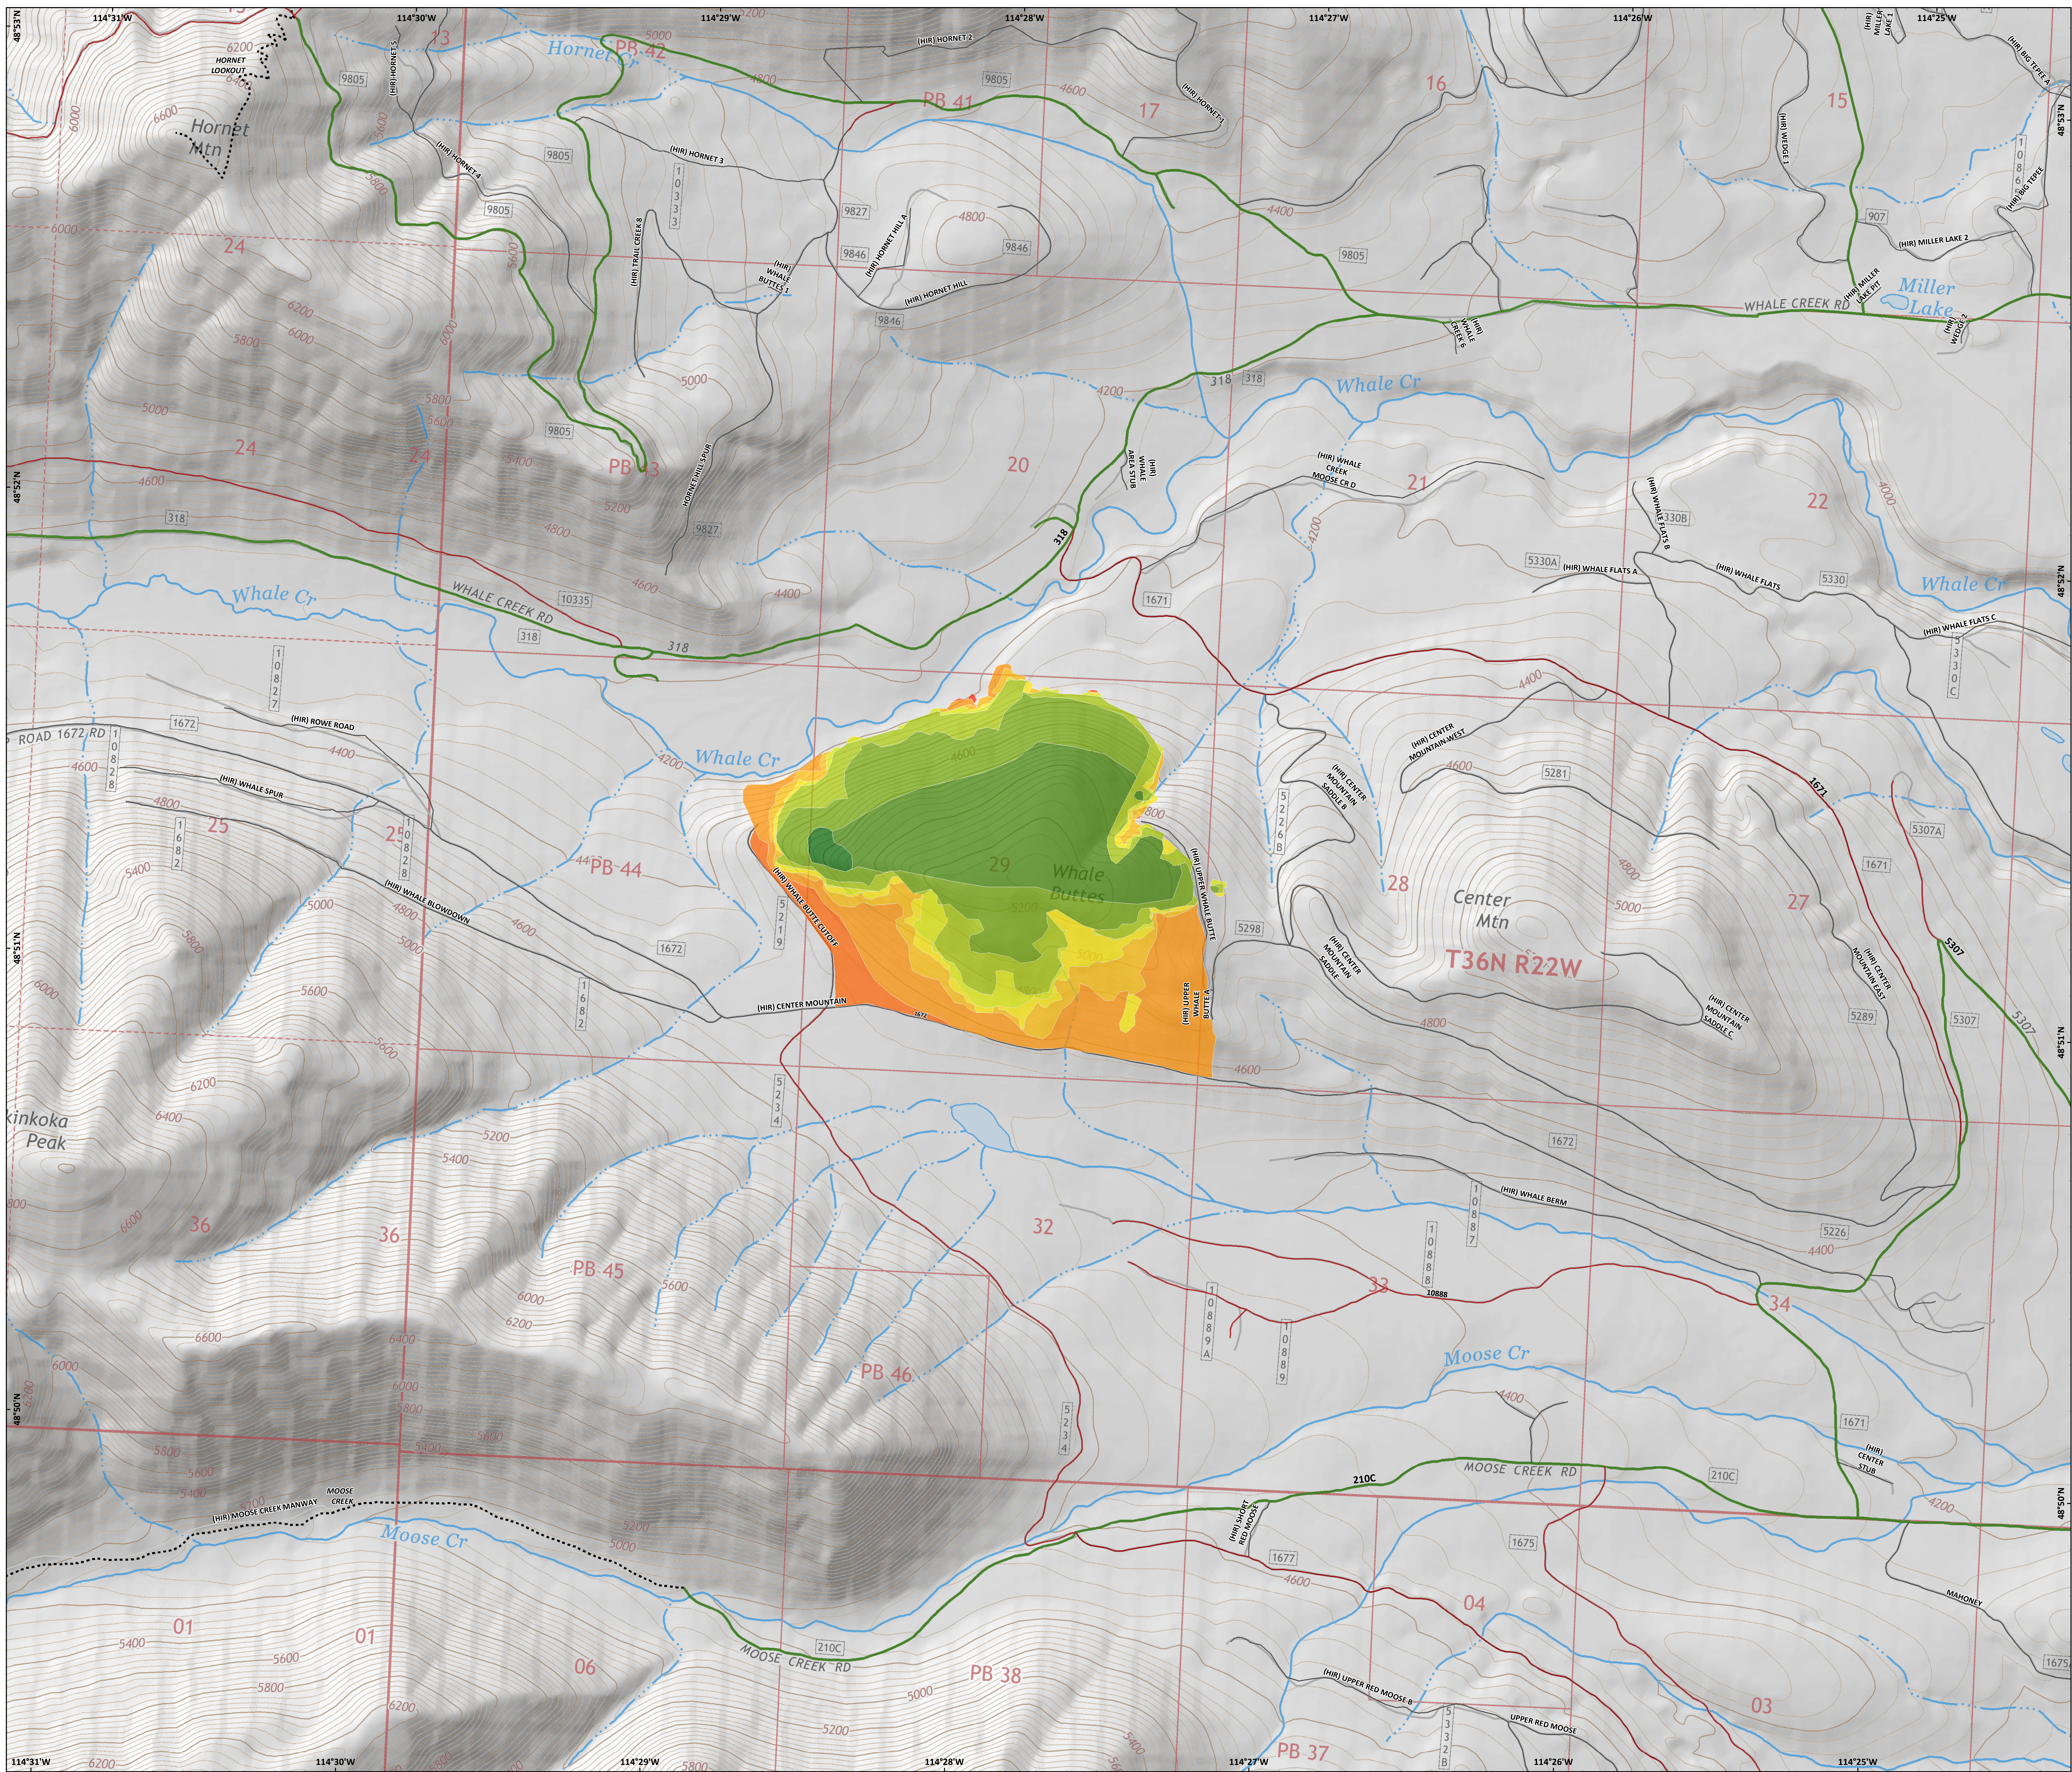

- Road Closed to Motorized
- Road Open Yearlong to Motorized
- Other Road
- - - - Trail
- FNF Historical Roads