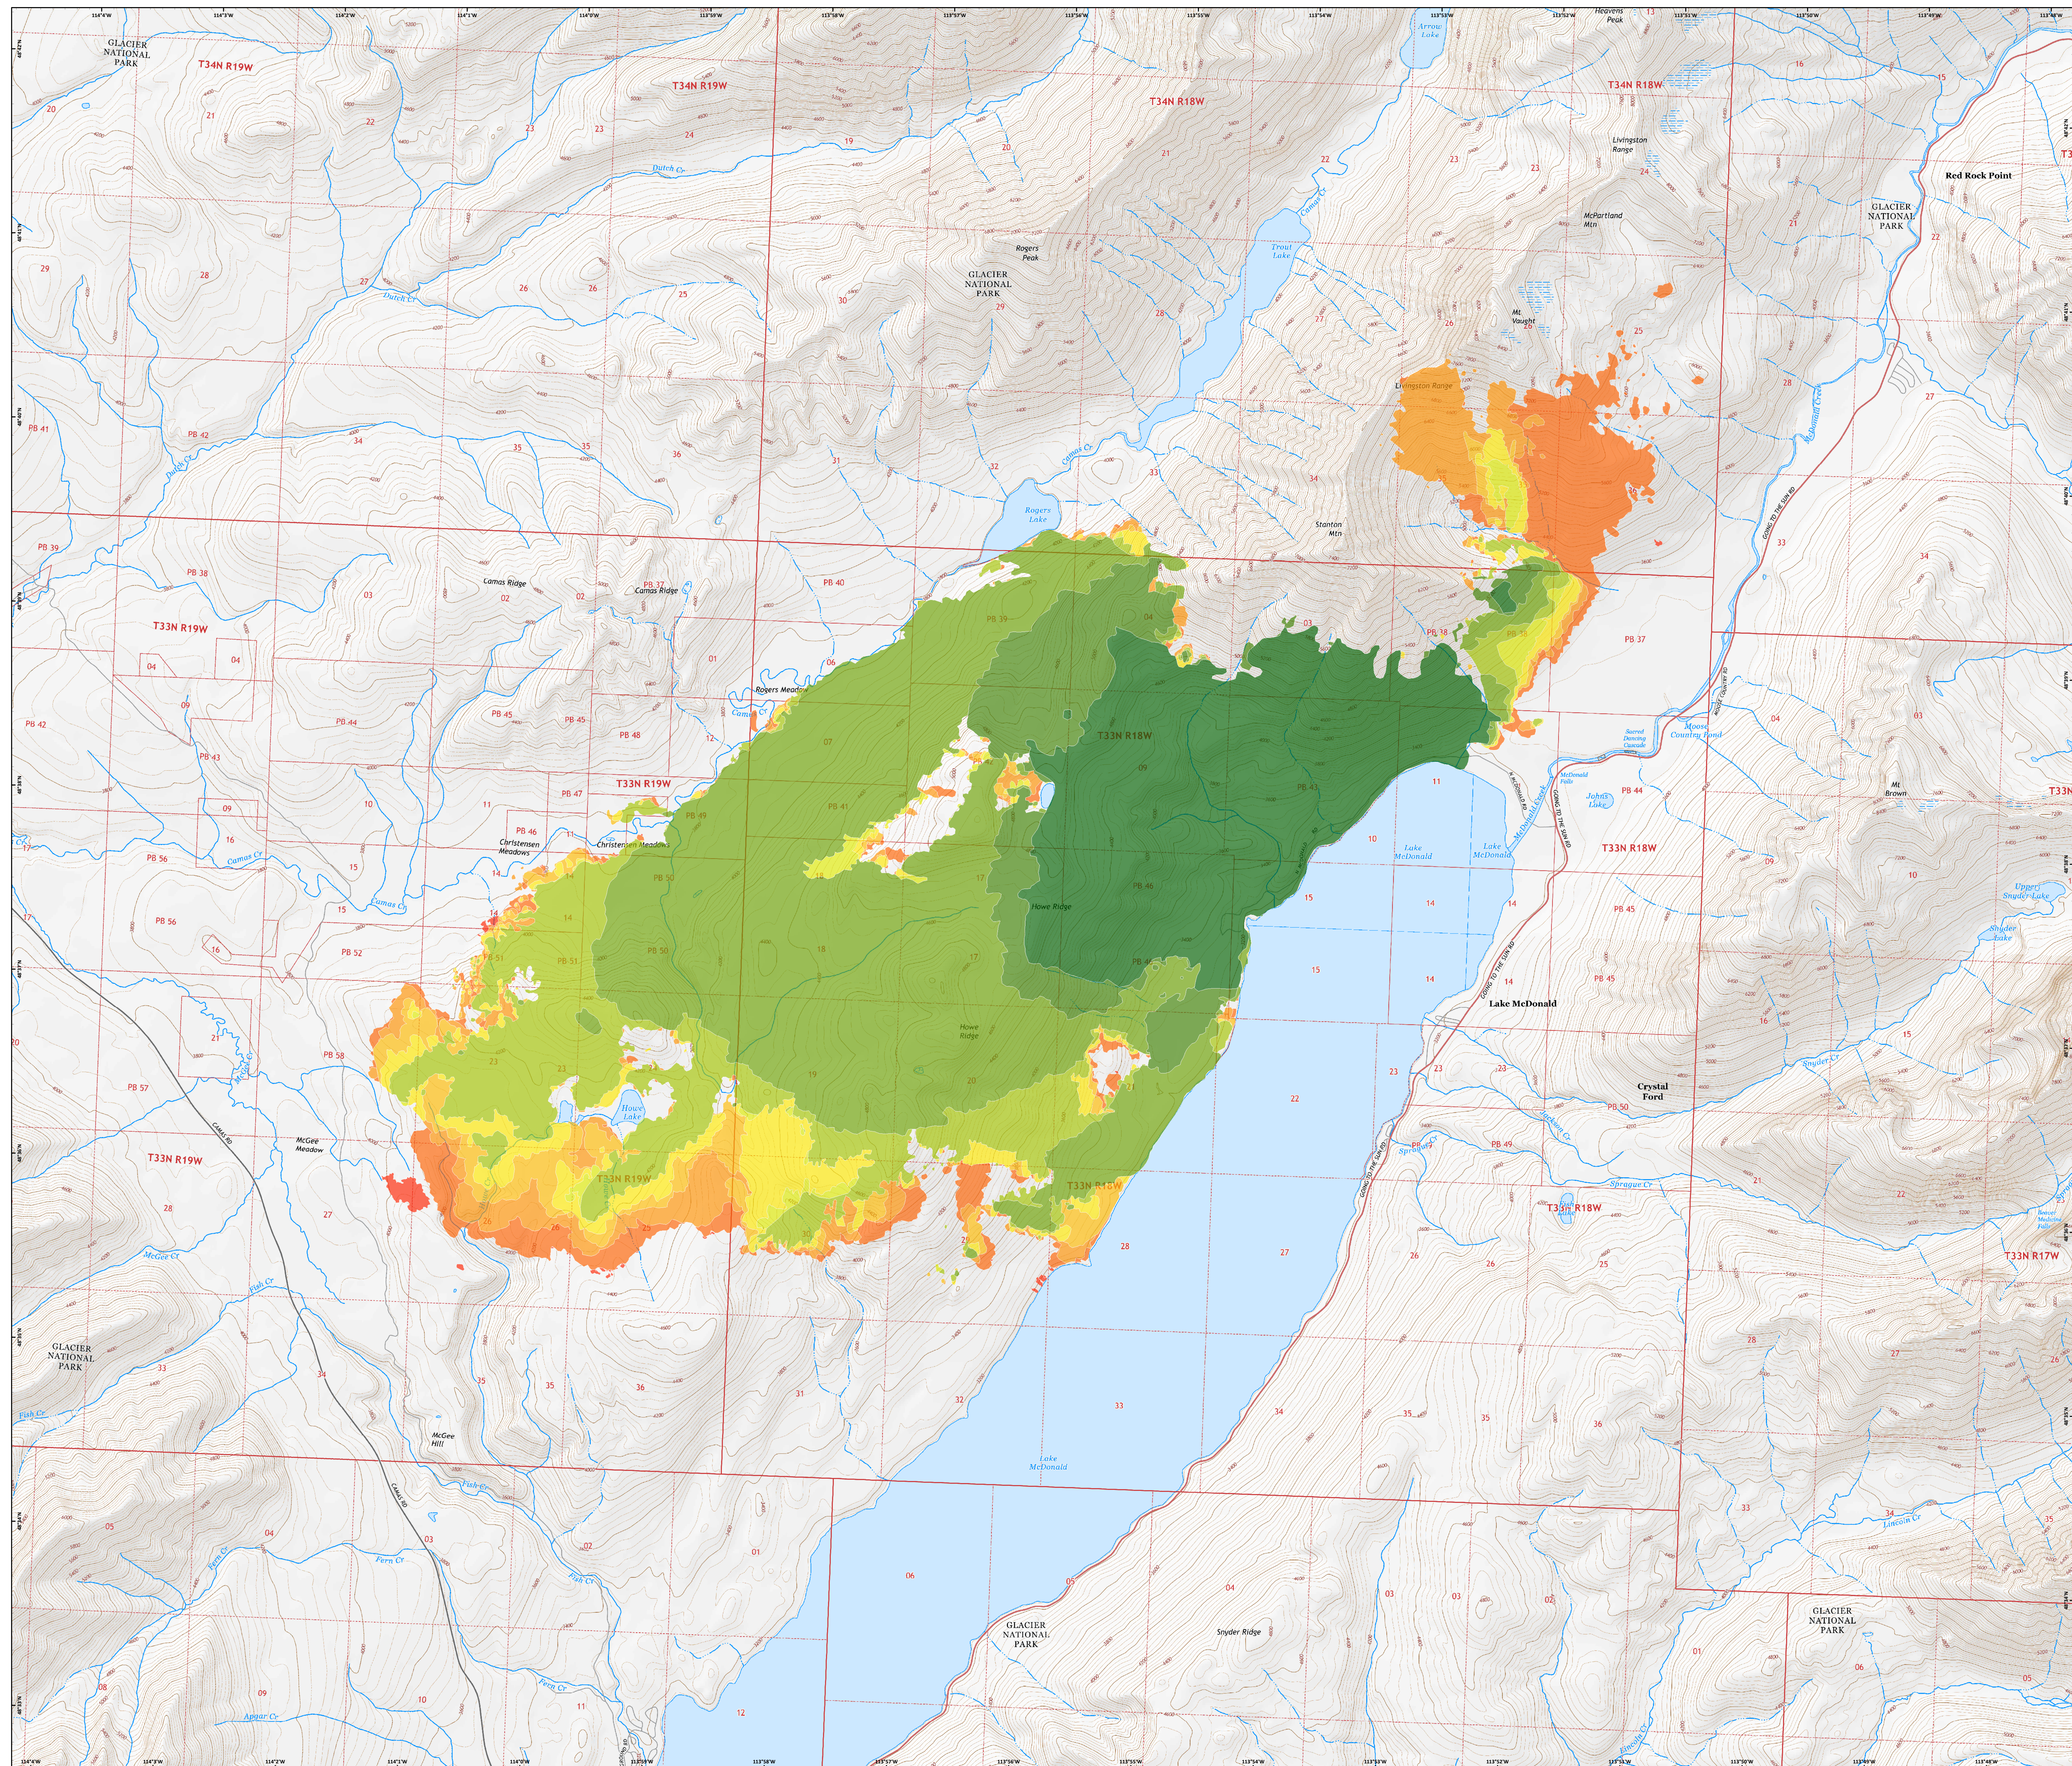

Howe Ridge

9/1/2018

12,457Acres

8/31/2018 @ 2325hrs

Progression