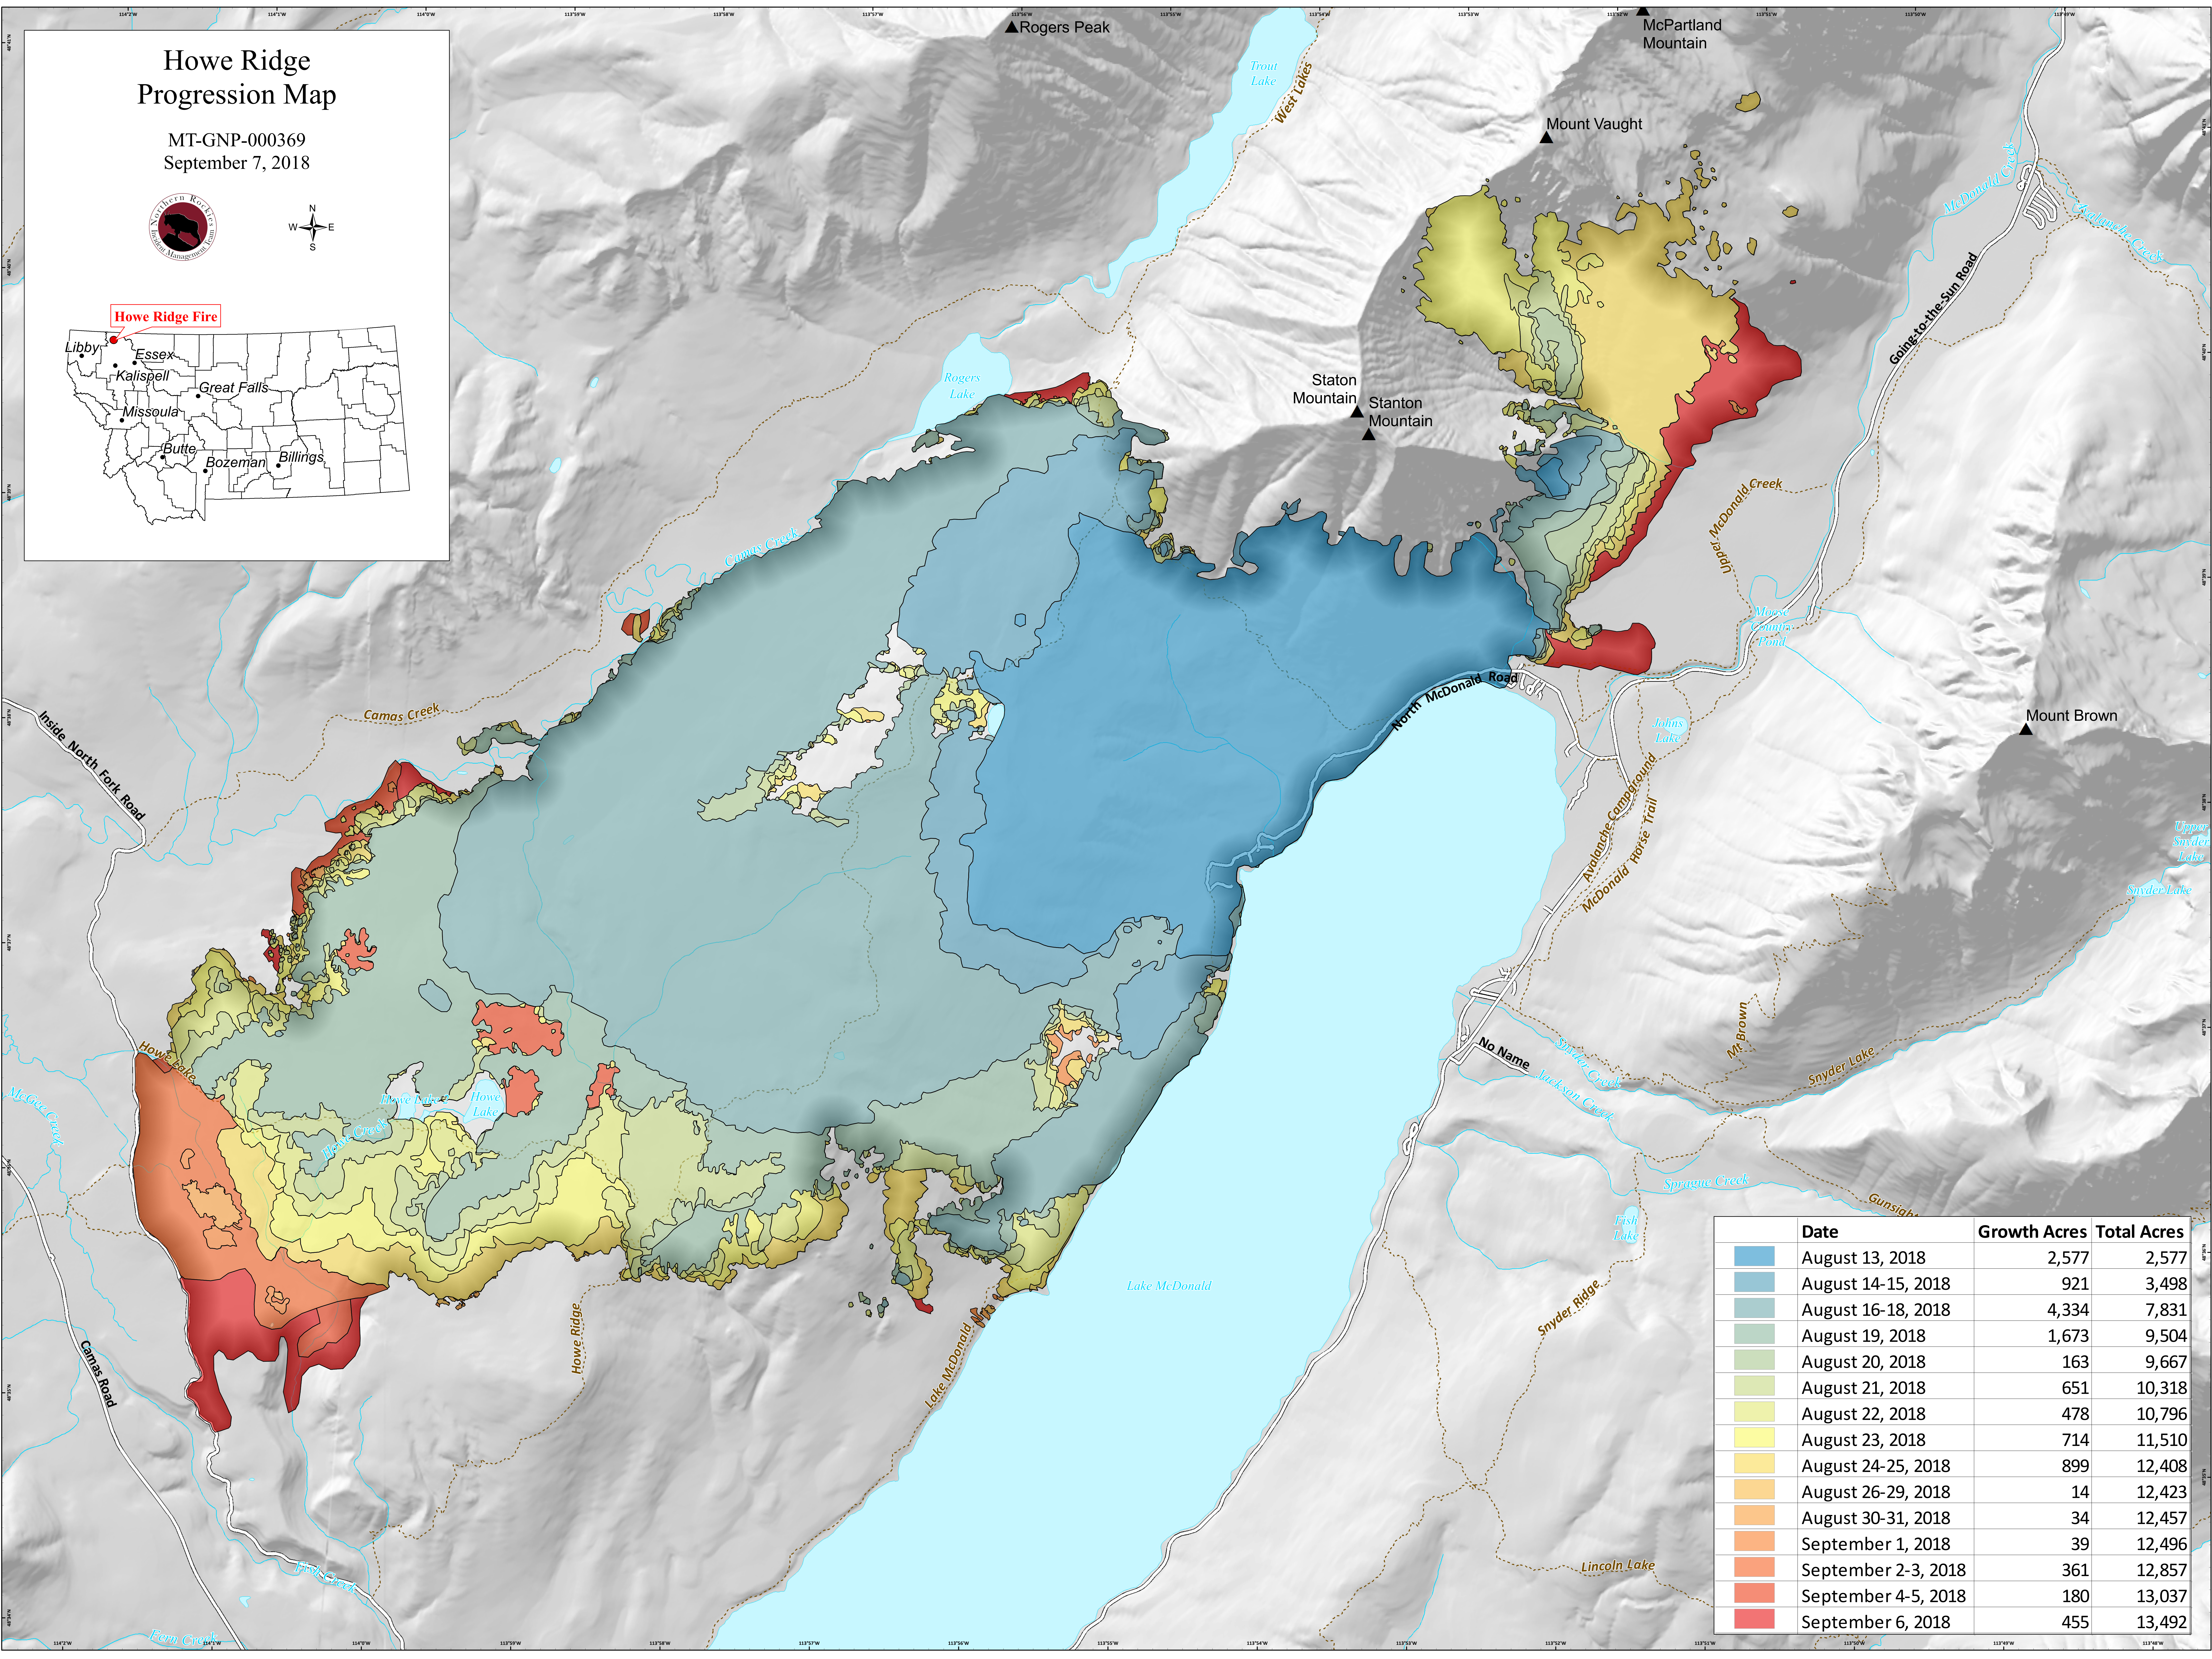

Howe Ridge Progression Map

MT-GNP-000369
September 7, 2018

Date	Growth Acres	Total Acres
August 13, 2018	2,577	2,577
August 14-15, 2018	921	3,498
August 16-18, 2018	4,334	7,831
August 19, 2018	1,673	9,504
August 20, 2018	163	9,667
August 21, 2018	651	10,318
August 22, 2018	478	10,796
August 23, 2018	714	11,510
August 24-25, 2018	899	12,408
August 26-29, 2018	14	12,423
August 30-31, 2018	34	12,457
September 1, 2018	39	12,496
September 2-3, 2018	361	12,857
September 4-5, 2018	180	13,037
September 6, 2018	455	13,492