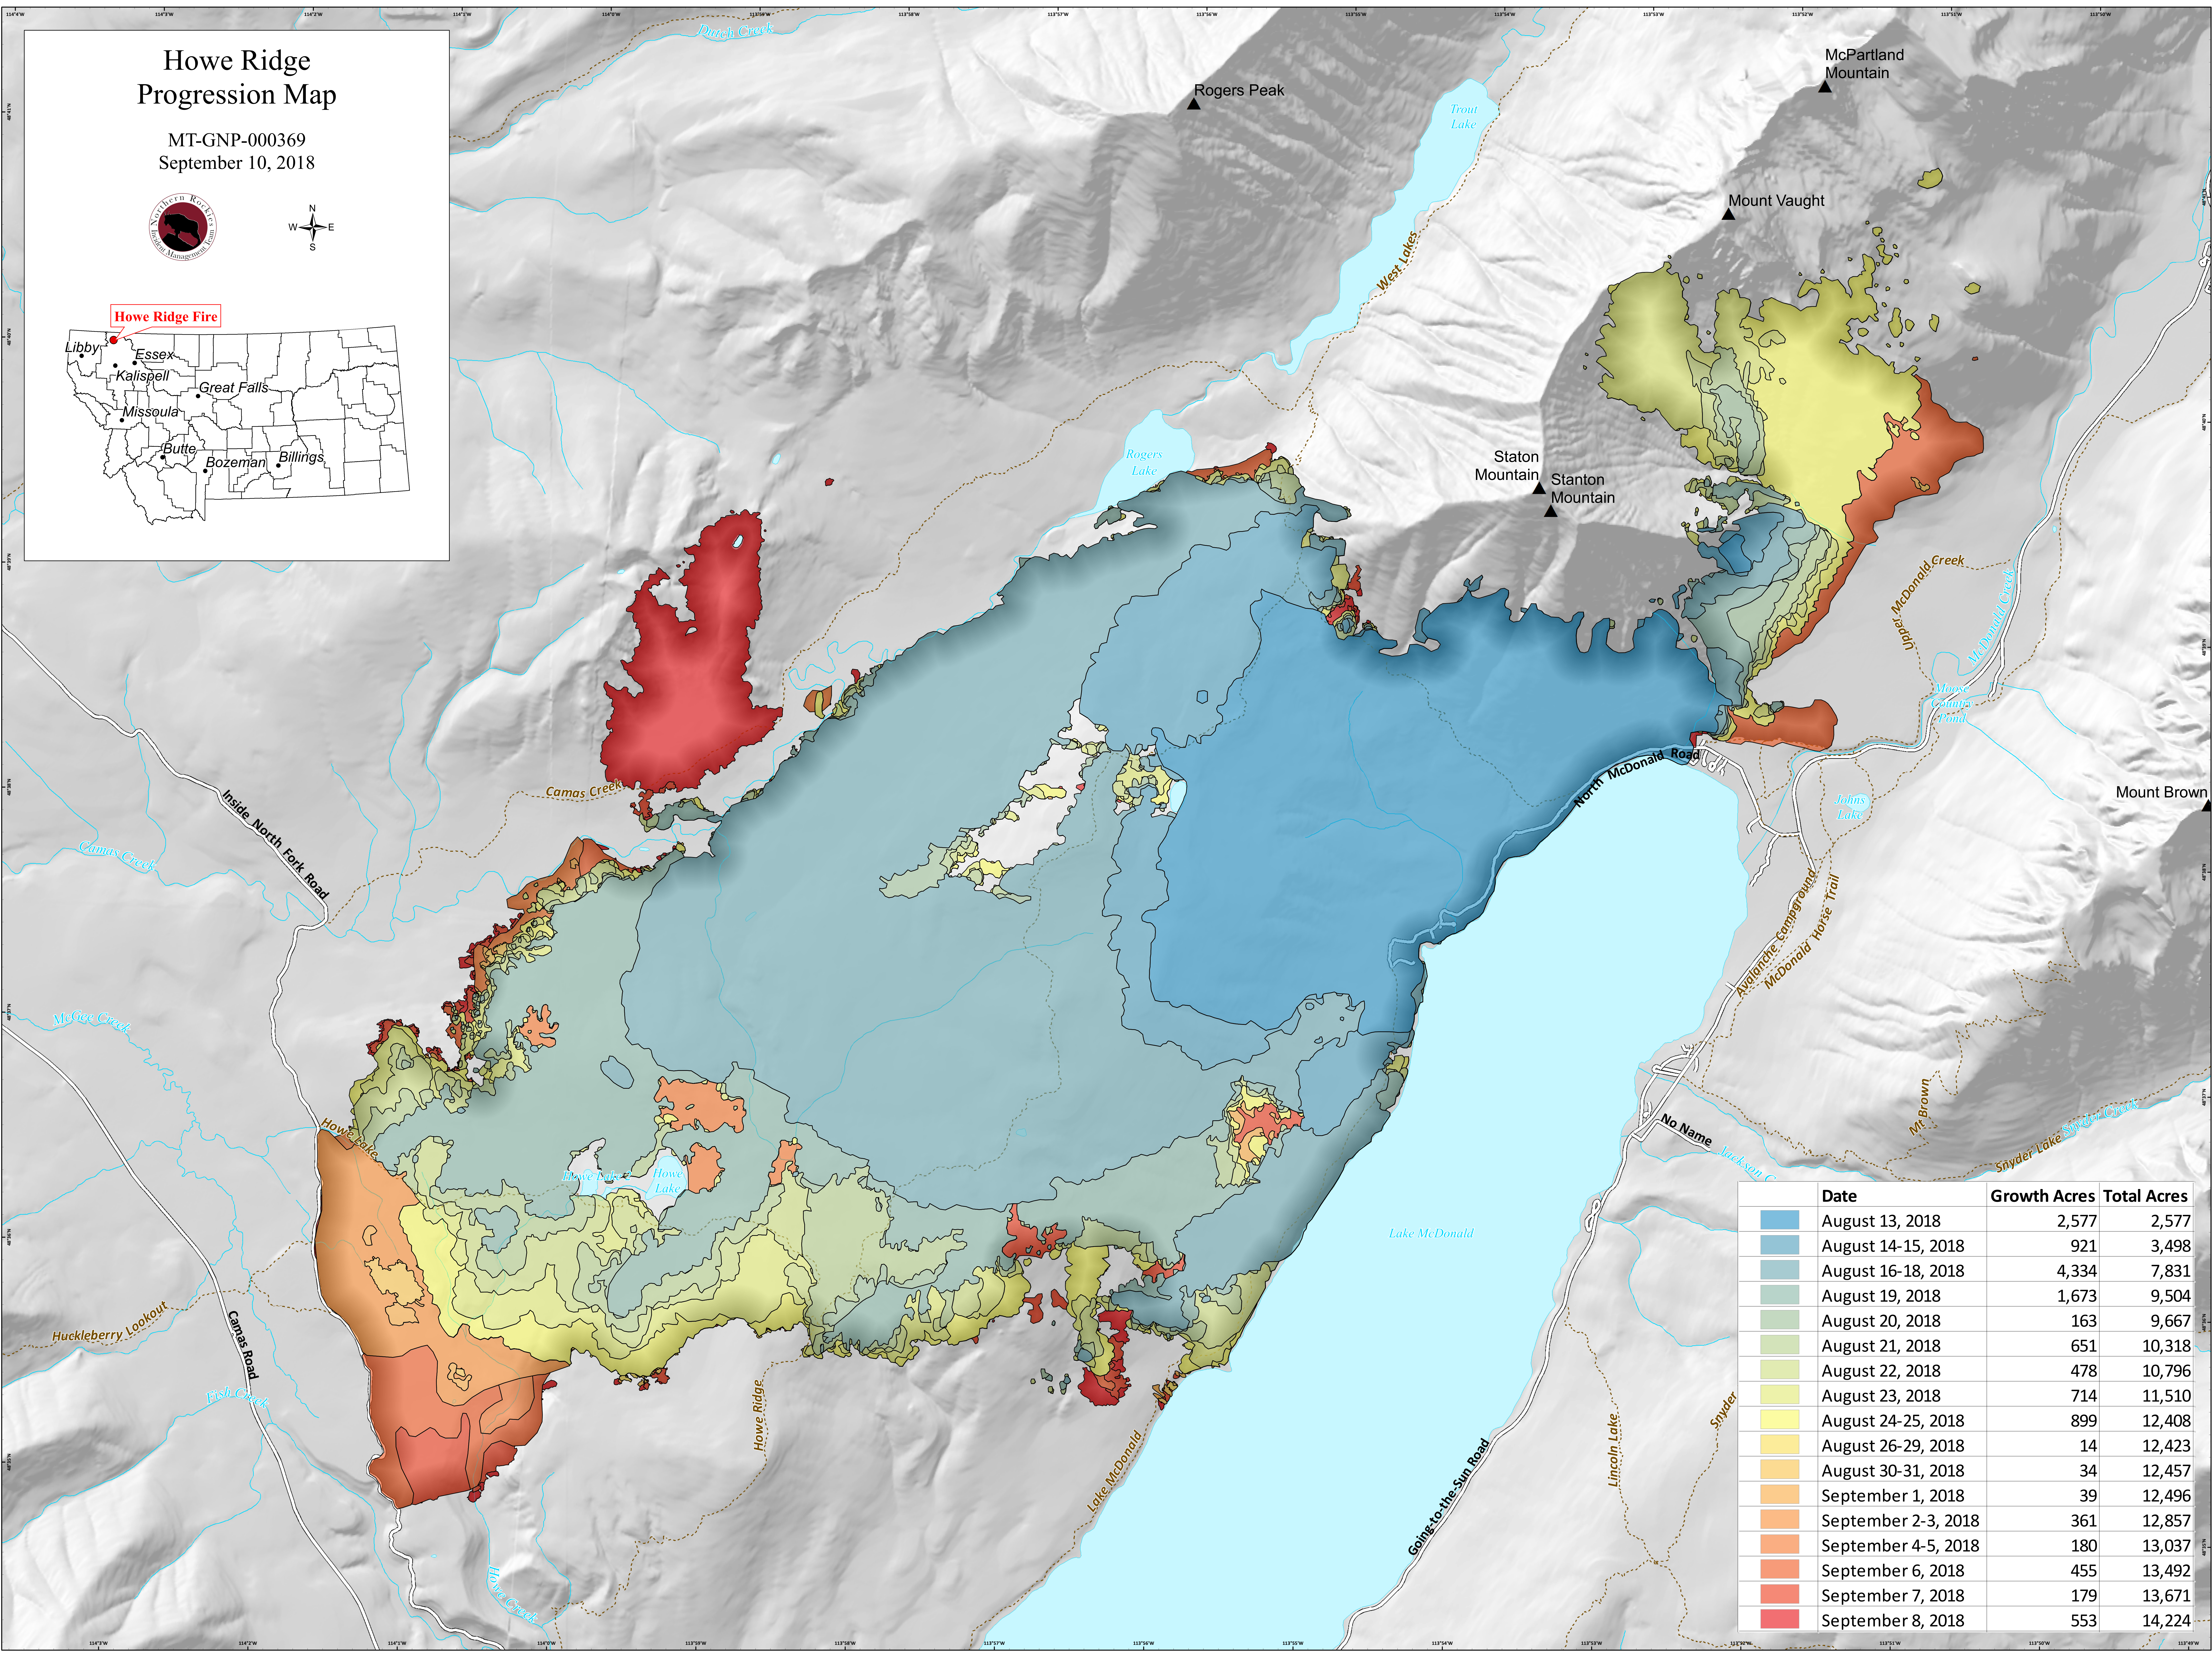

Howe Ridge Progression Map

MT-GNP-000369
September 10, 2018

Date	Growth Acres	Total Acres
August 13, 2018	2,577	2,577
August 14-15, 2018	921	3,498
August 16-18, 2018	4,334	7,831
August 19, 2018	1,673	9,504
August 20, 2018	163	9,667
August 21, 2018	651	10,318
August 22, 2018	478	10,796
August 23, 2018	714	11,510
August 24-25, 2018	899	12,408
August 26-29, 2018	14	12,423
August 30-31, 2018	34	12,457
September 1, 2018	39	12,496
September 2-3, 2018	361	12,857
September 4-5, 2018	180	13,037
September 6, 2018	455	13,492
September 7, 2018	179	13,671
September 8, 2018	553	14,224