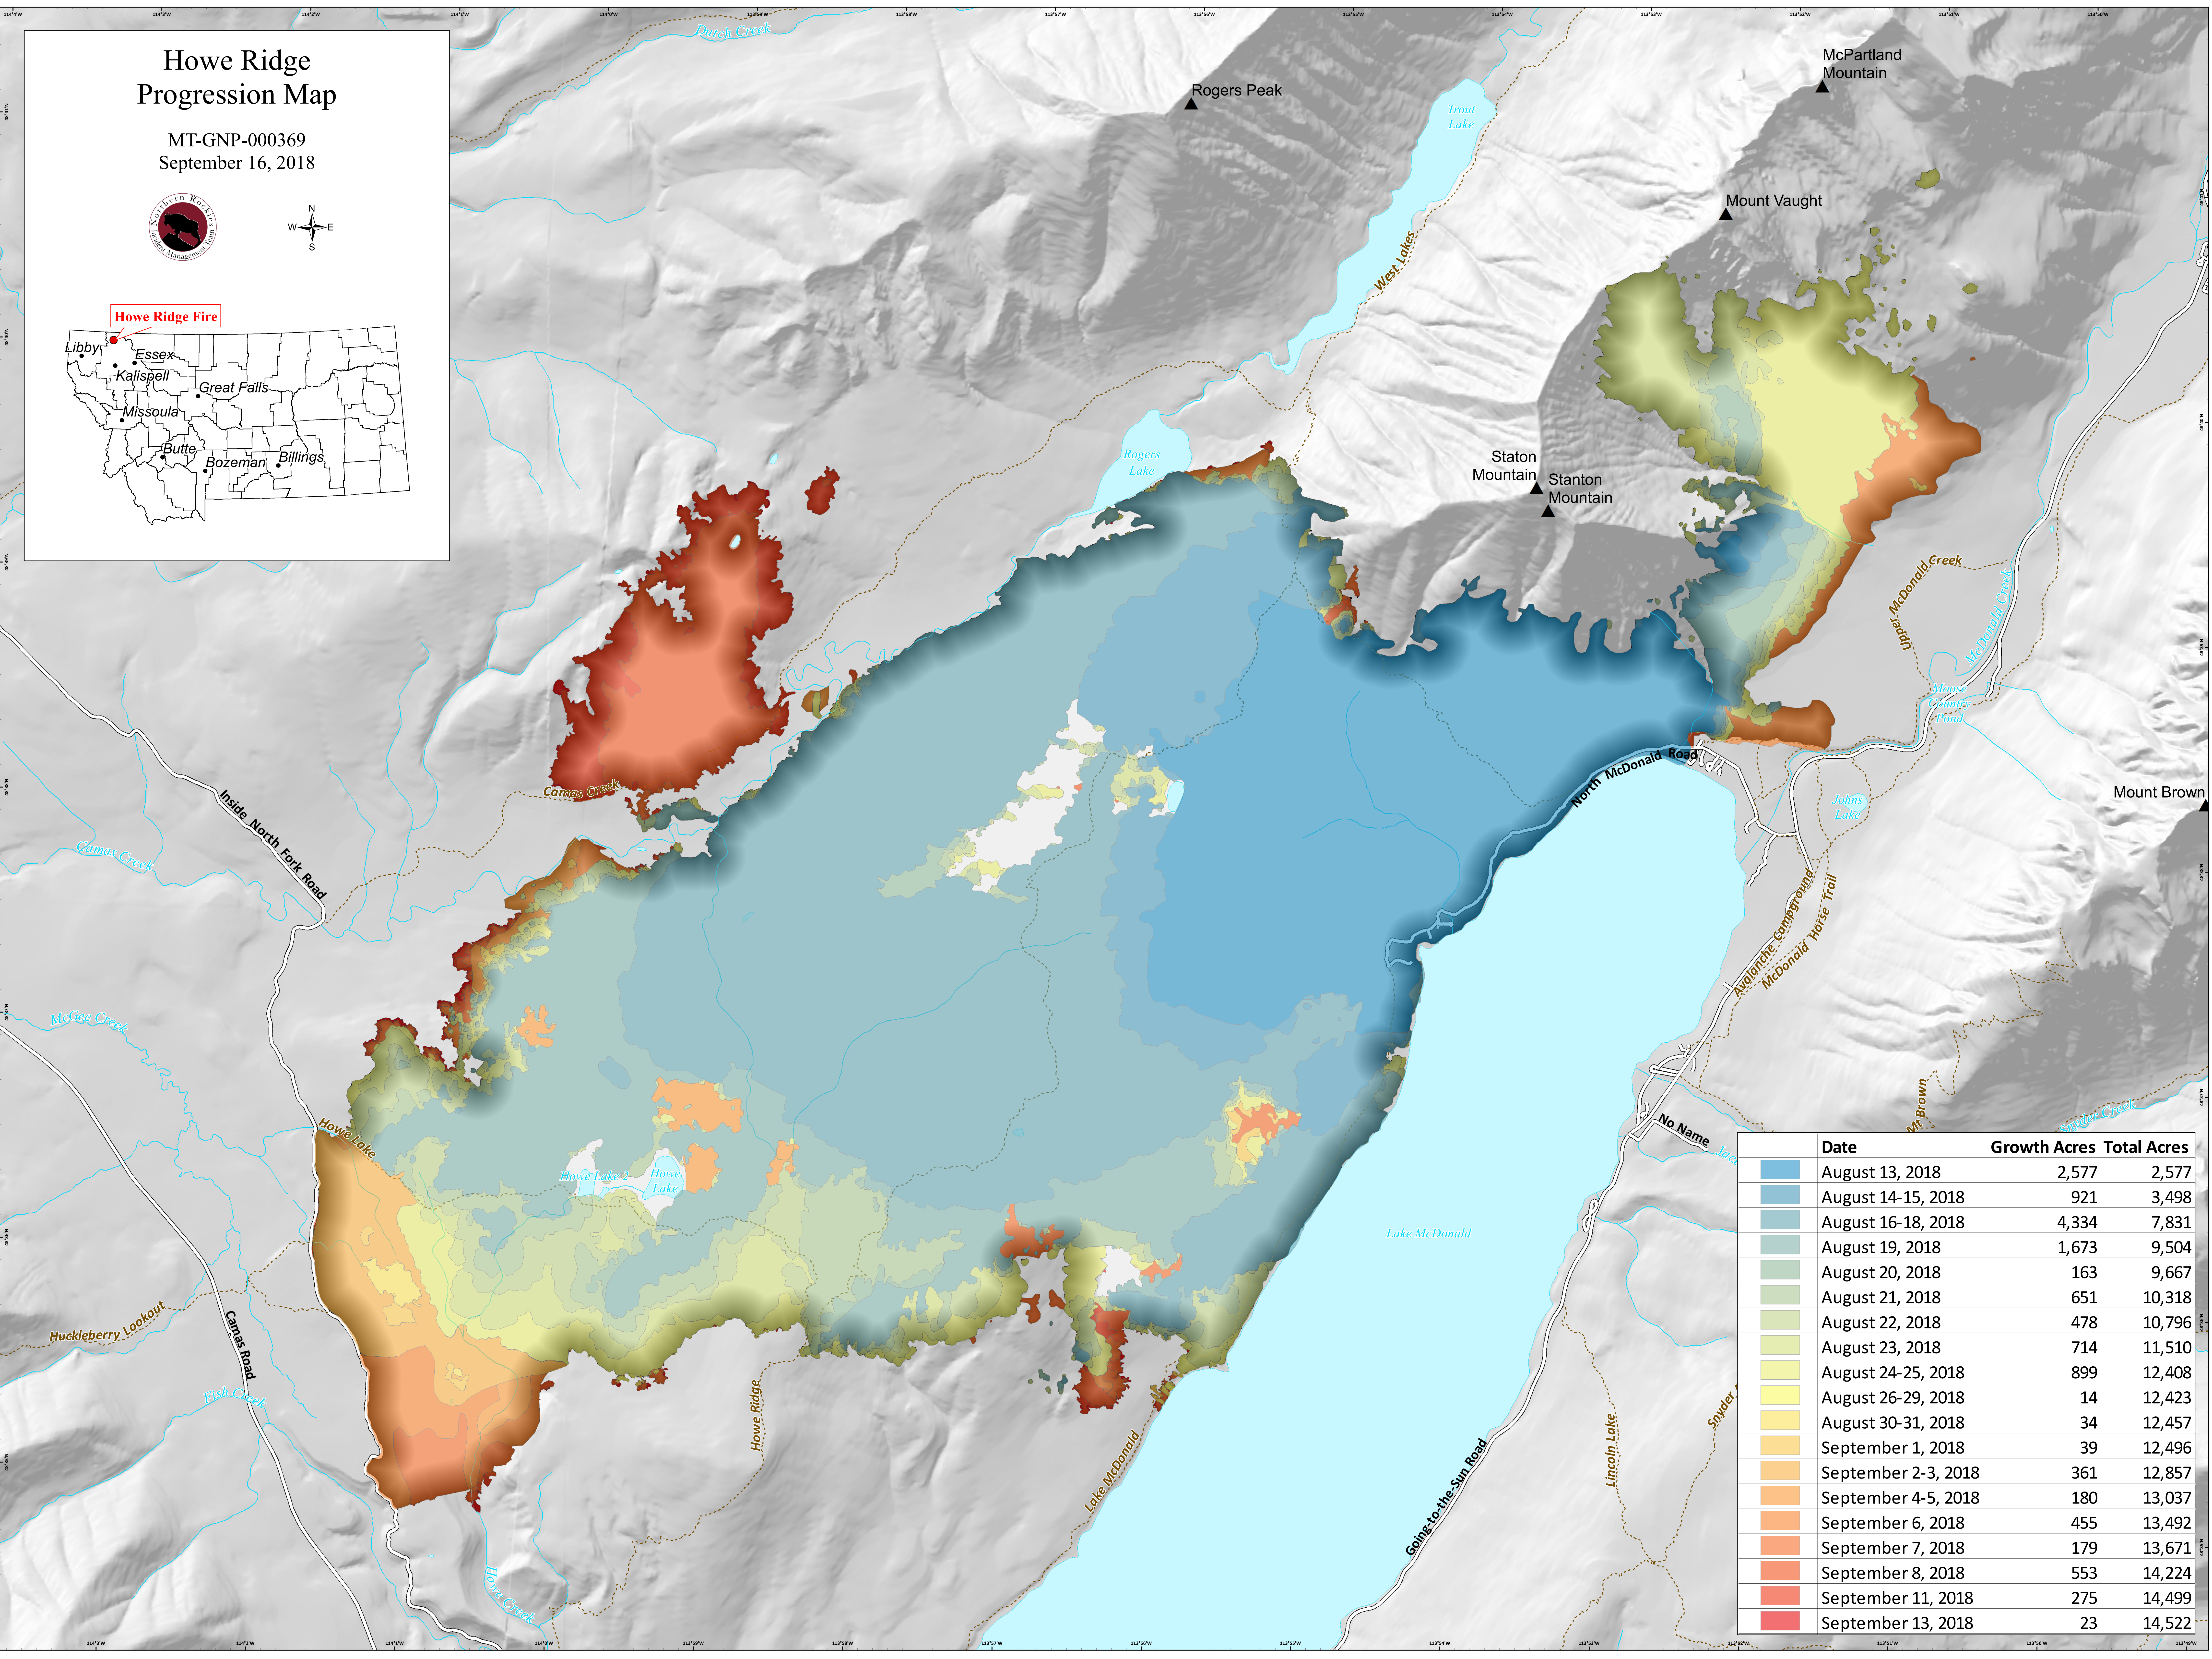

Howe Ridge Progression Map

MT-GNP-000369
September 16, 2018

Howe Ridge Fire

Date	Growth Acres	Total Acres
August 13, 2018	2,577	2,577
August 14-15, 2018	921	3,498
August 16-18, 2018	4,334	7,831
August 19, 2018	1,673	9,504
August 20, 2018	163	9,667
August 21, 2018	651	10,318
August 22, 2018	478	10,796
August 23, 2018	714	11,510
August 24-25, 2018	899	12,408
August 26-29, 2018	14	12,423
August 30-31, 2018	34	12,457
September 1, 2018	39	12,496
September 2-3, 2018	361	12,857
September 4-5, 2018	180	13,037
September 6, 2018	455	13,492
September 7, 2018	179	13,671
September 8, 2018	553	14,224
September 11, 2018	275	14,499
September 13, 2018	23	14,522