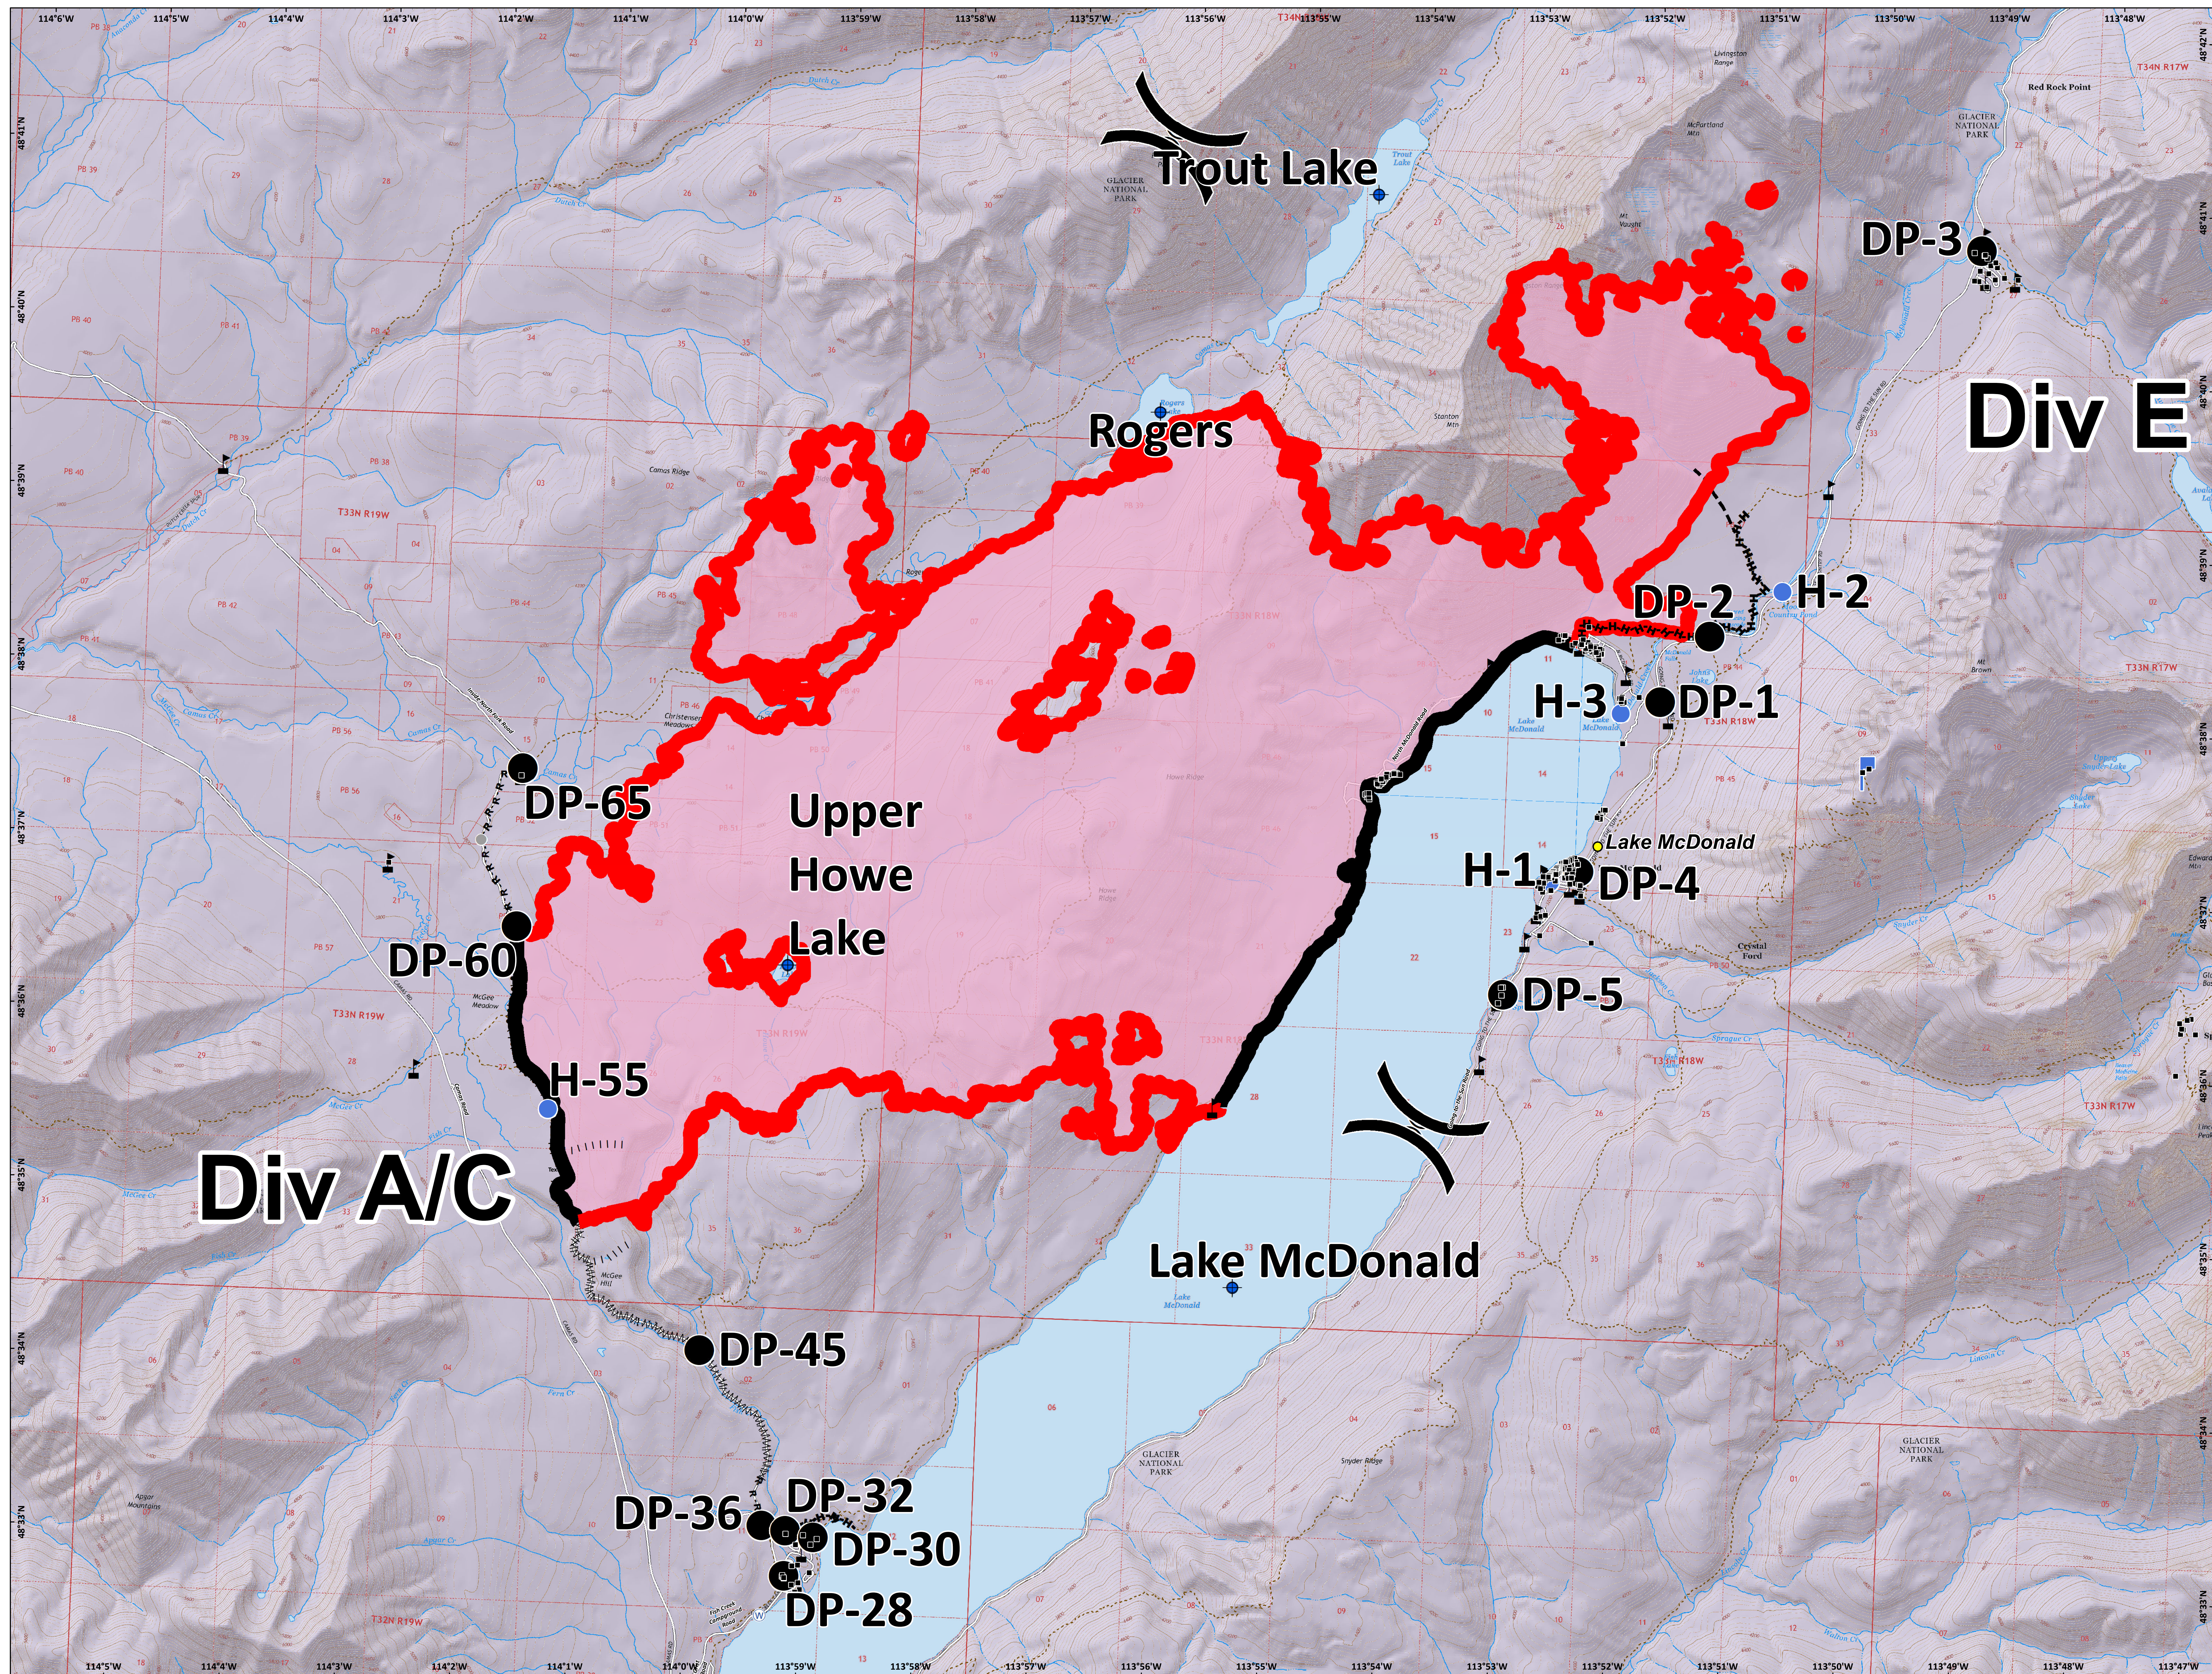

Howe Ridge

Briefing
 MT-GNP-000369
September 20, 2018
 14,522 ac

- Structures
- ⌘ Division Break
- ⊕ Dip Site
- Drop Point
- Helispot
- Ⓜ Lookout
- Ⓜ Water Source
- ⚠ Value at Risk
- Uncontrolled Fire Edge
- Completed Line
- Completed Hand Line
- R-R Road as Completed Line
- Access or Improved Road
- Line Break Completed
- Proposed Burnout
- Completed Burnout
- Planned Fire Line
- Wildfire Daily Fire Perimeter