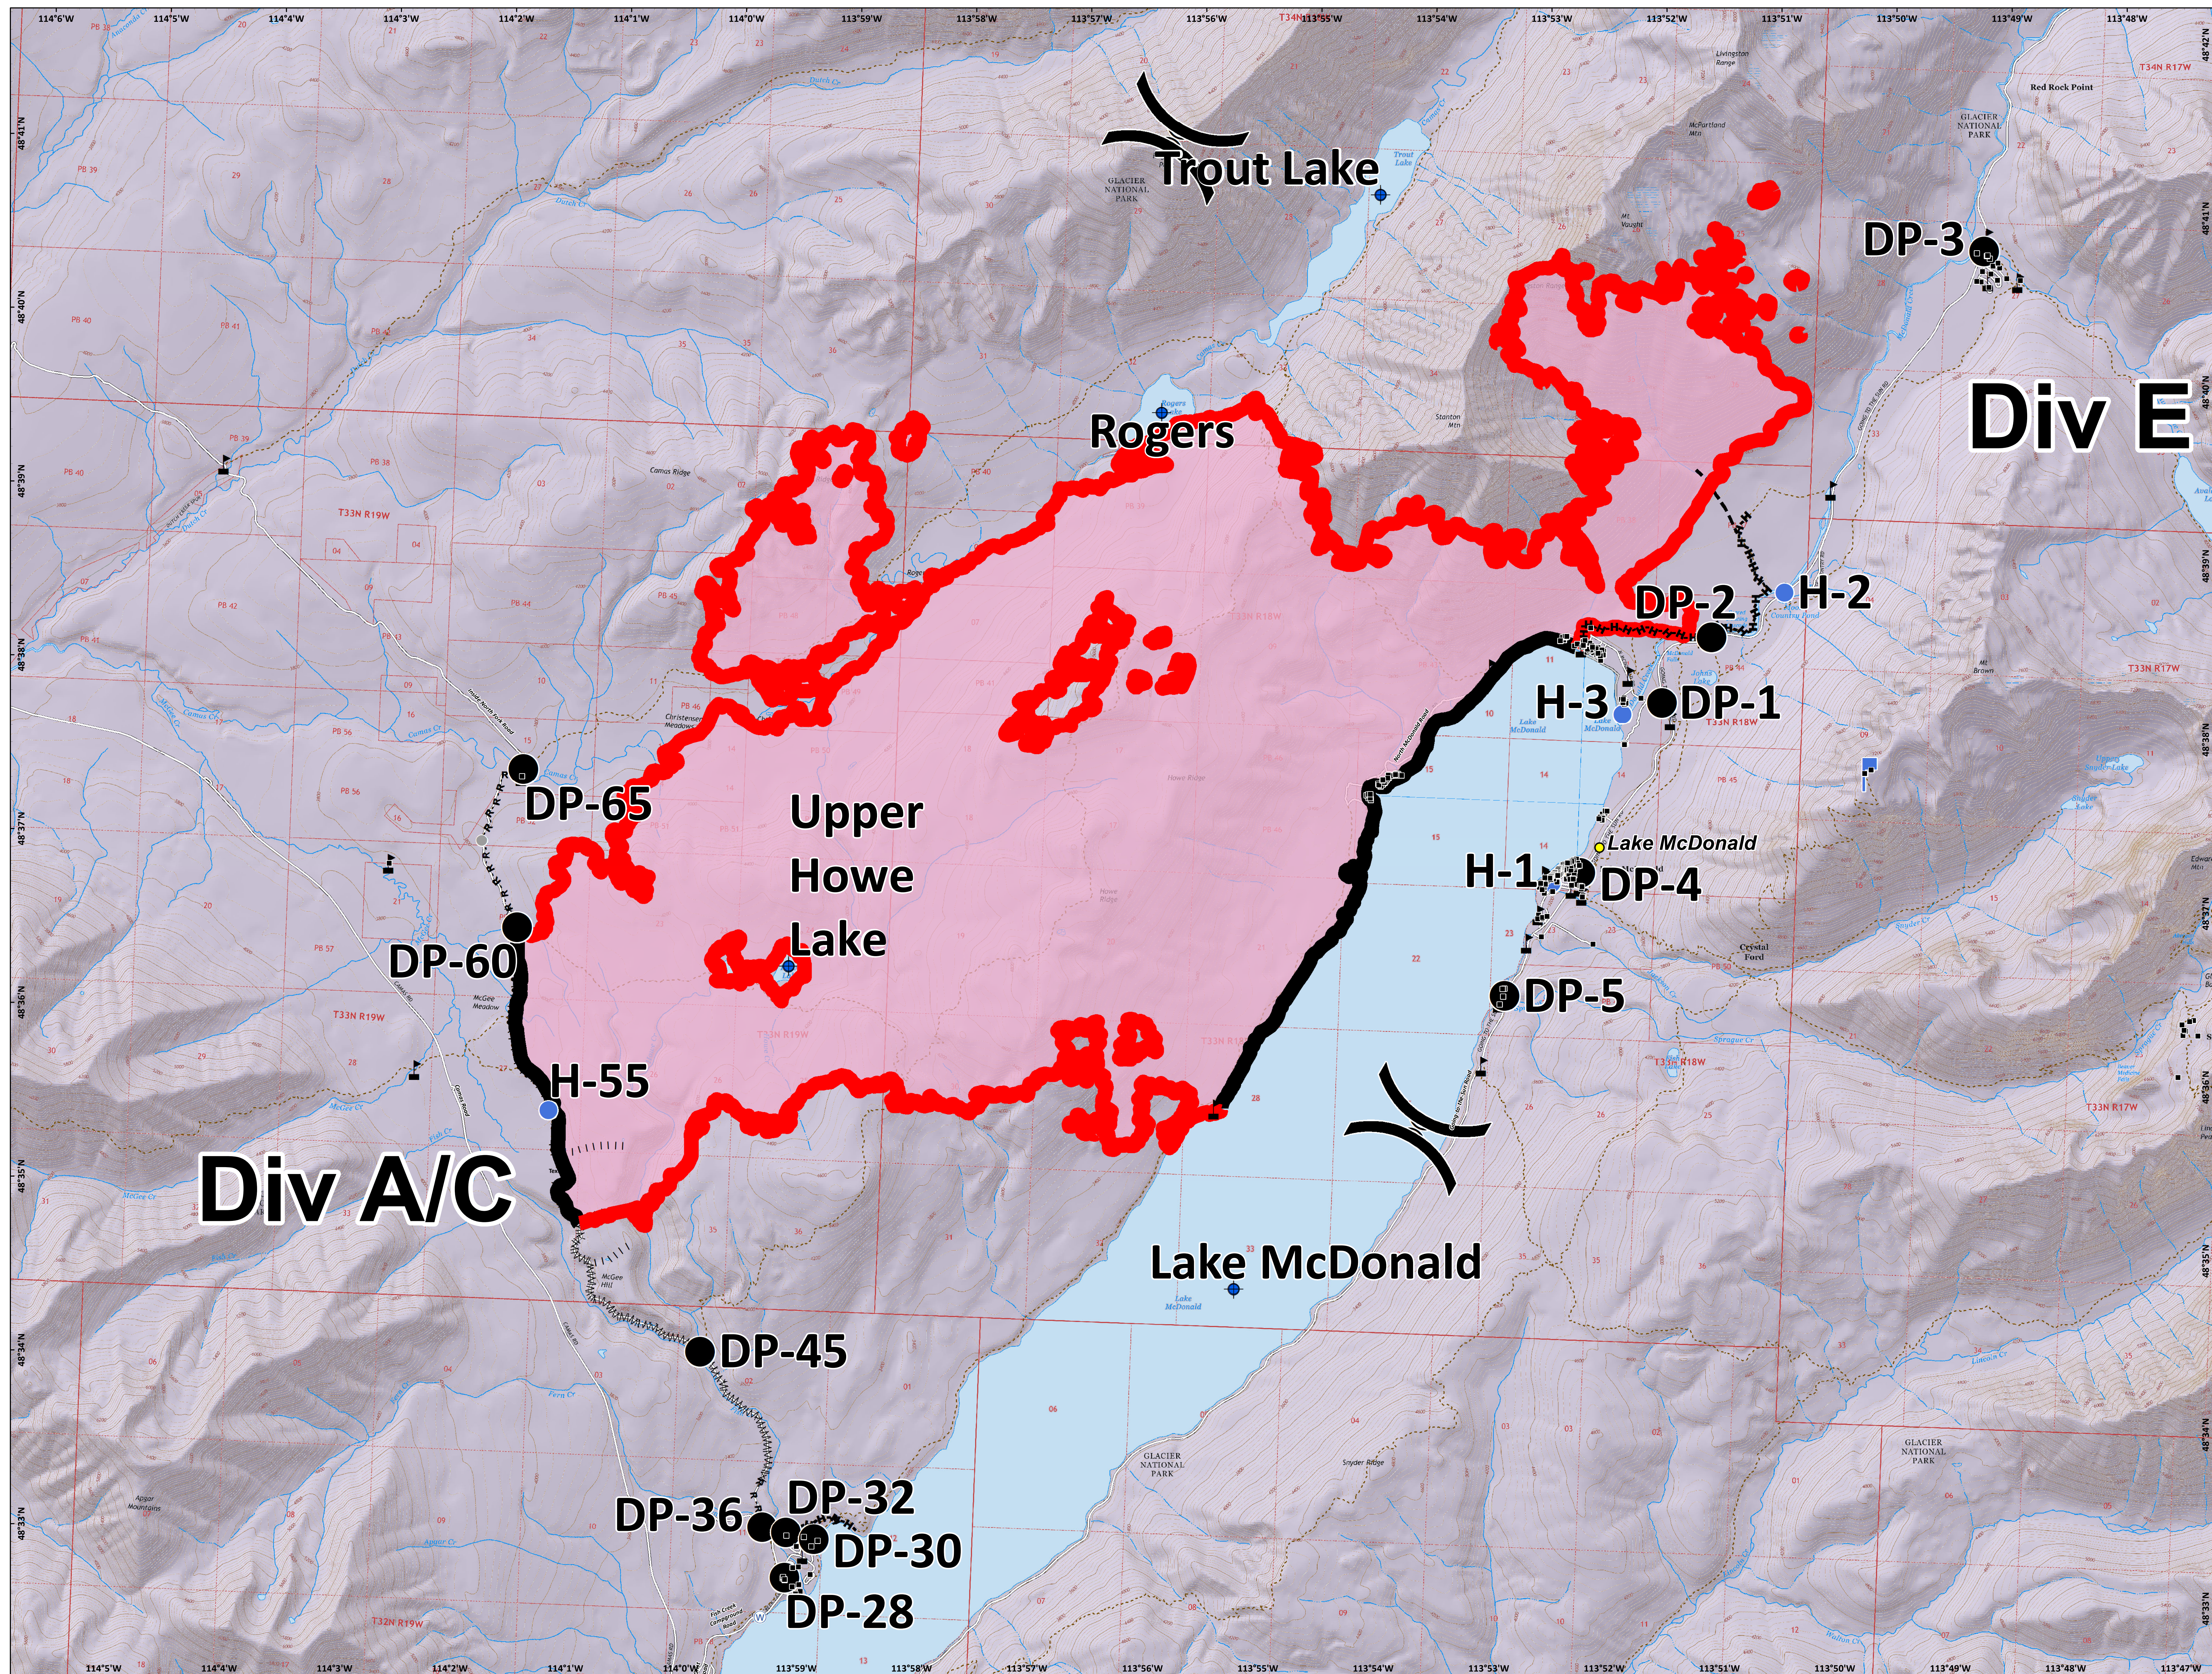

Howe Ridge

Briefing
 MT-GNP-000369
September 21, 2018
 14,522 ac

- Structures
- ⌘ Division Break
- ⊕ Dip Site
- Drop Point
- Helispot
- Ⓜ Lookout
- Ⓜ Water Source
- ⚡ Value at Risk
- Uncontrolled Fire Edge
- Completed Line
- Completed Hand Line
- R-R Road as Completed Line
- Access or Improved Road
- Line Break Completed
- Proposed Burnout
- Completed Burnout
- Planned Fire Line
- Wildfire Daily Fire Perimeter