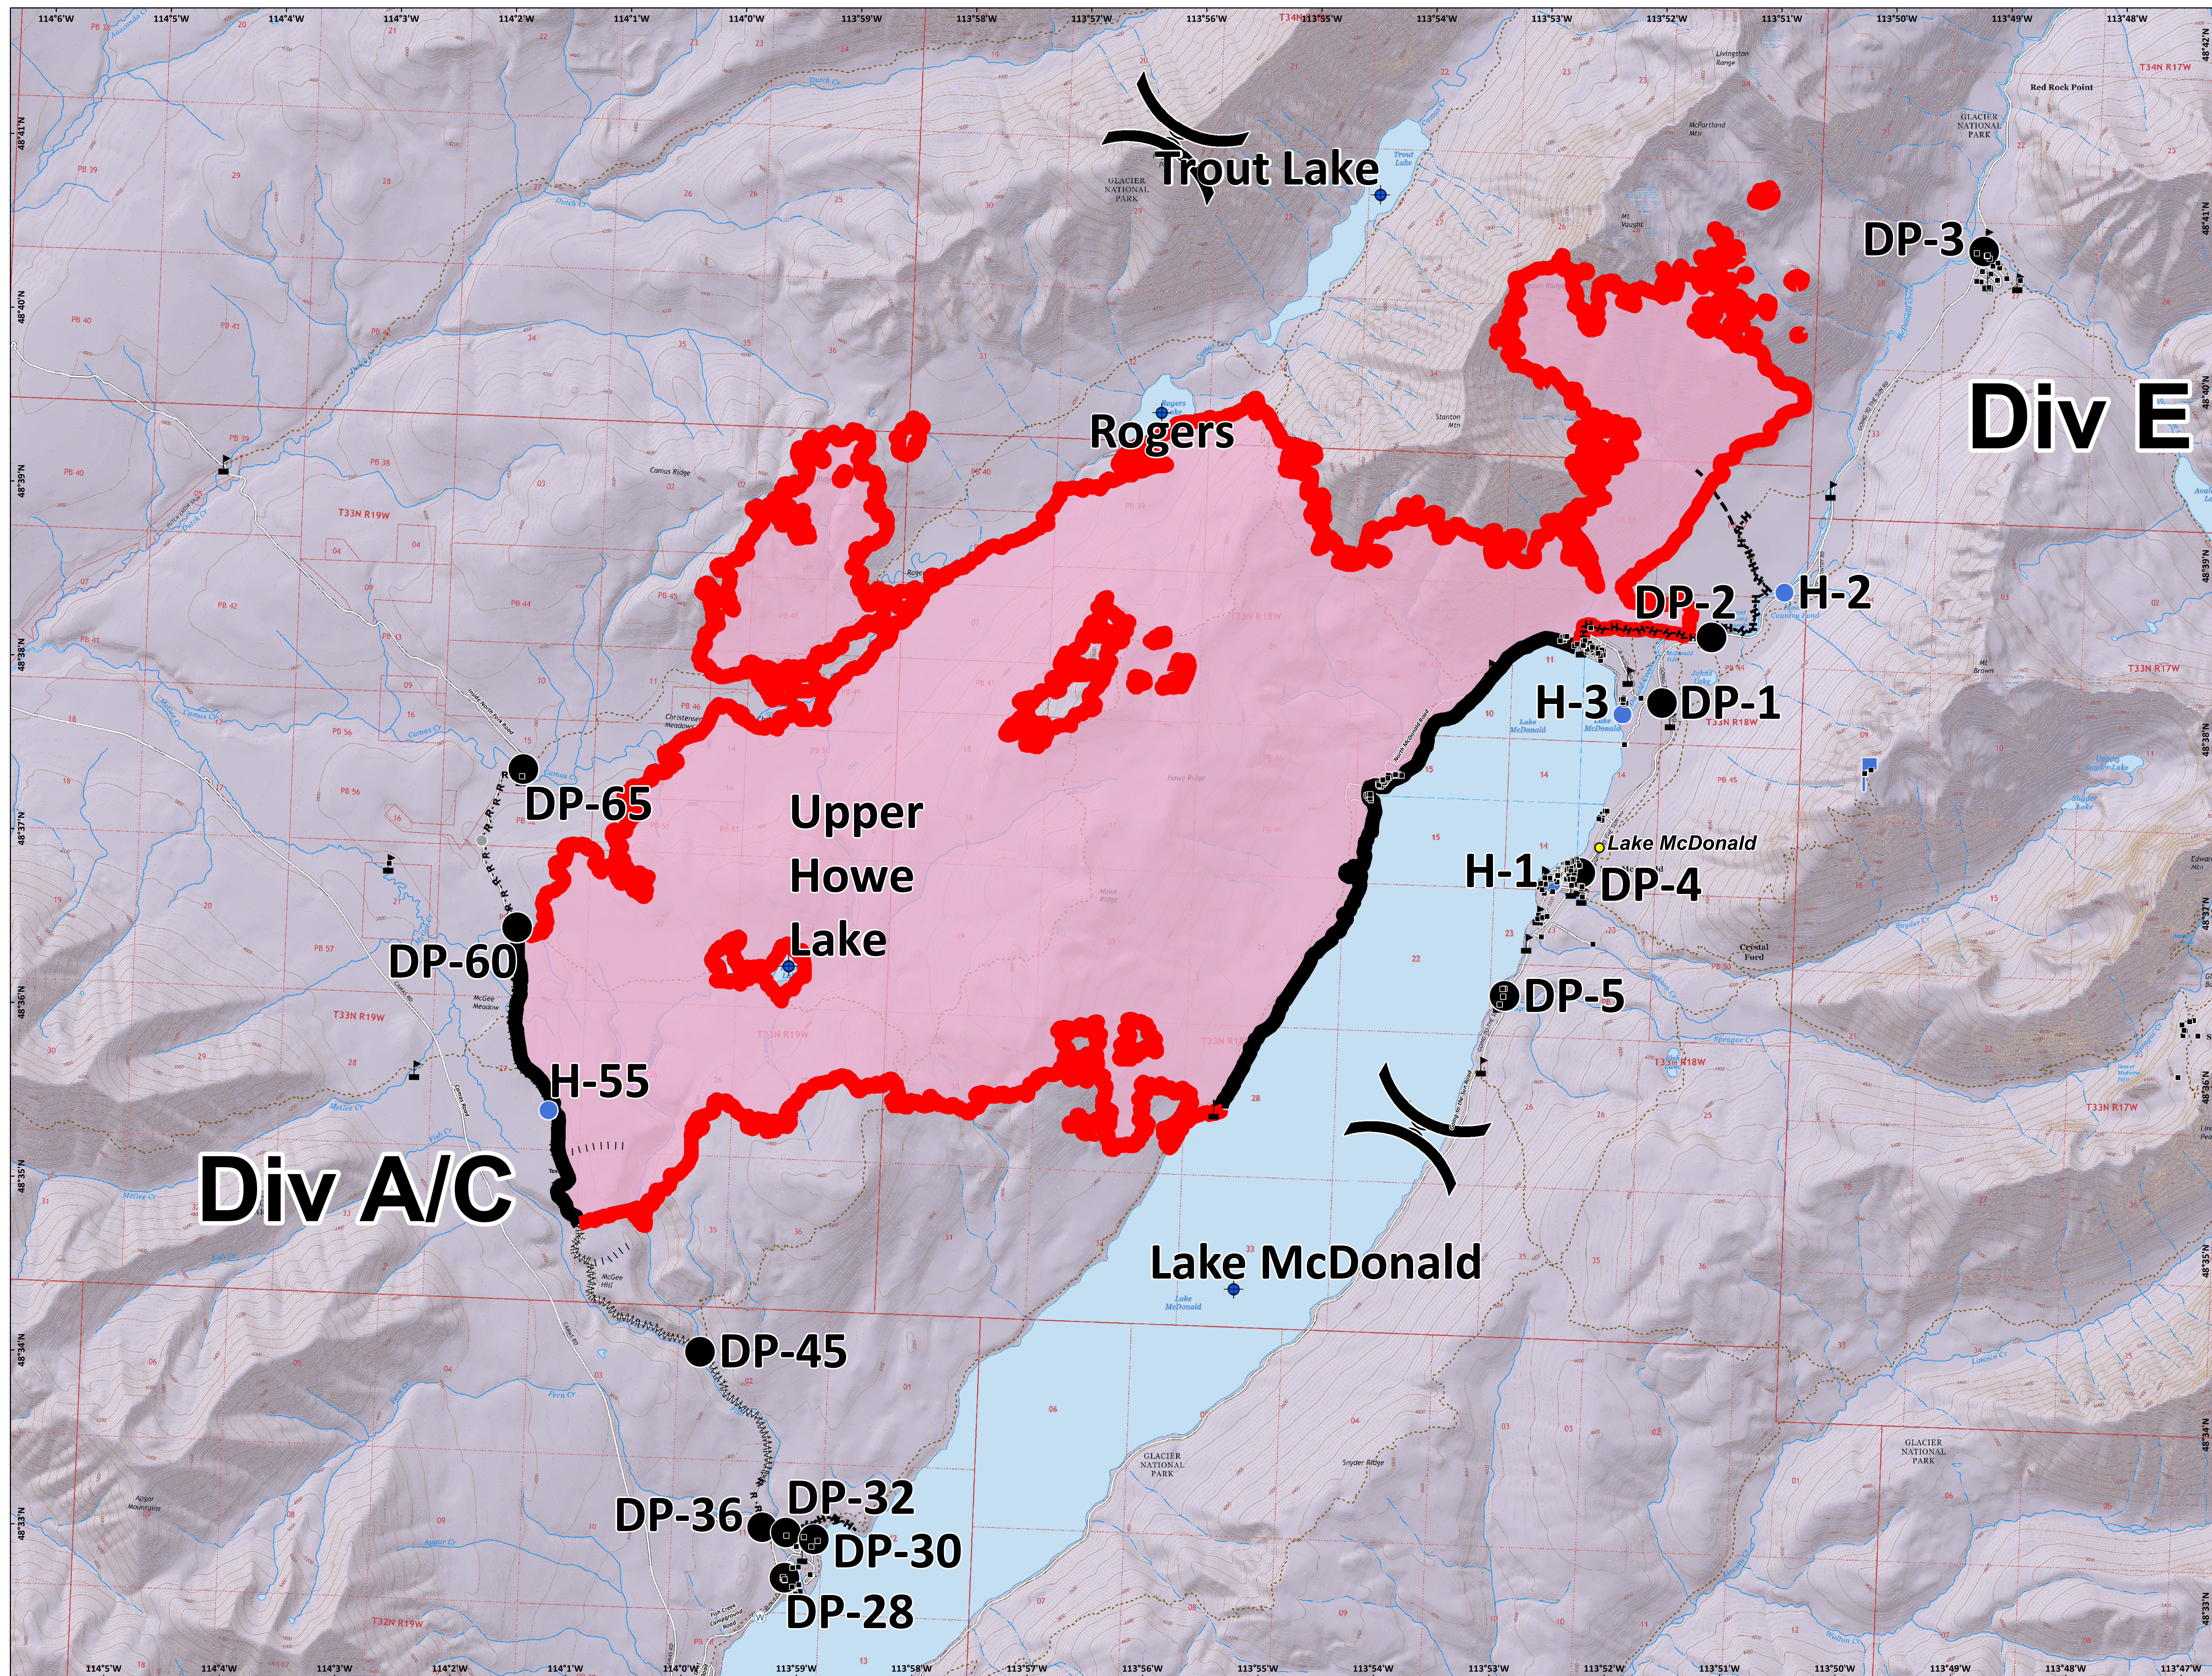

# Howe Ridge

**Briefing**  
 MT-GNP-000369  
**September 22, 2018**  
 14,522 ac

- Structures
- ⌘ Division Break
- ⦿ Dip Site
- Drop Point
- Helispot
- ⦿ Lookout
- ⊕ Water Source
- ⚠ Value at Risk
- Uncontrolled Fire Edge
- Completed Line
- Completed Hand Line
- R-R Road as Completed Line
- Access or Improved Road
- Line Break Completed
- Proposed Burnout
- Completed Burnout
- Planned Fire Line
- Wildfire Daily Fire Perimeter

**Ownership**  
 National Park Service