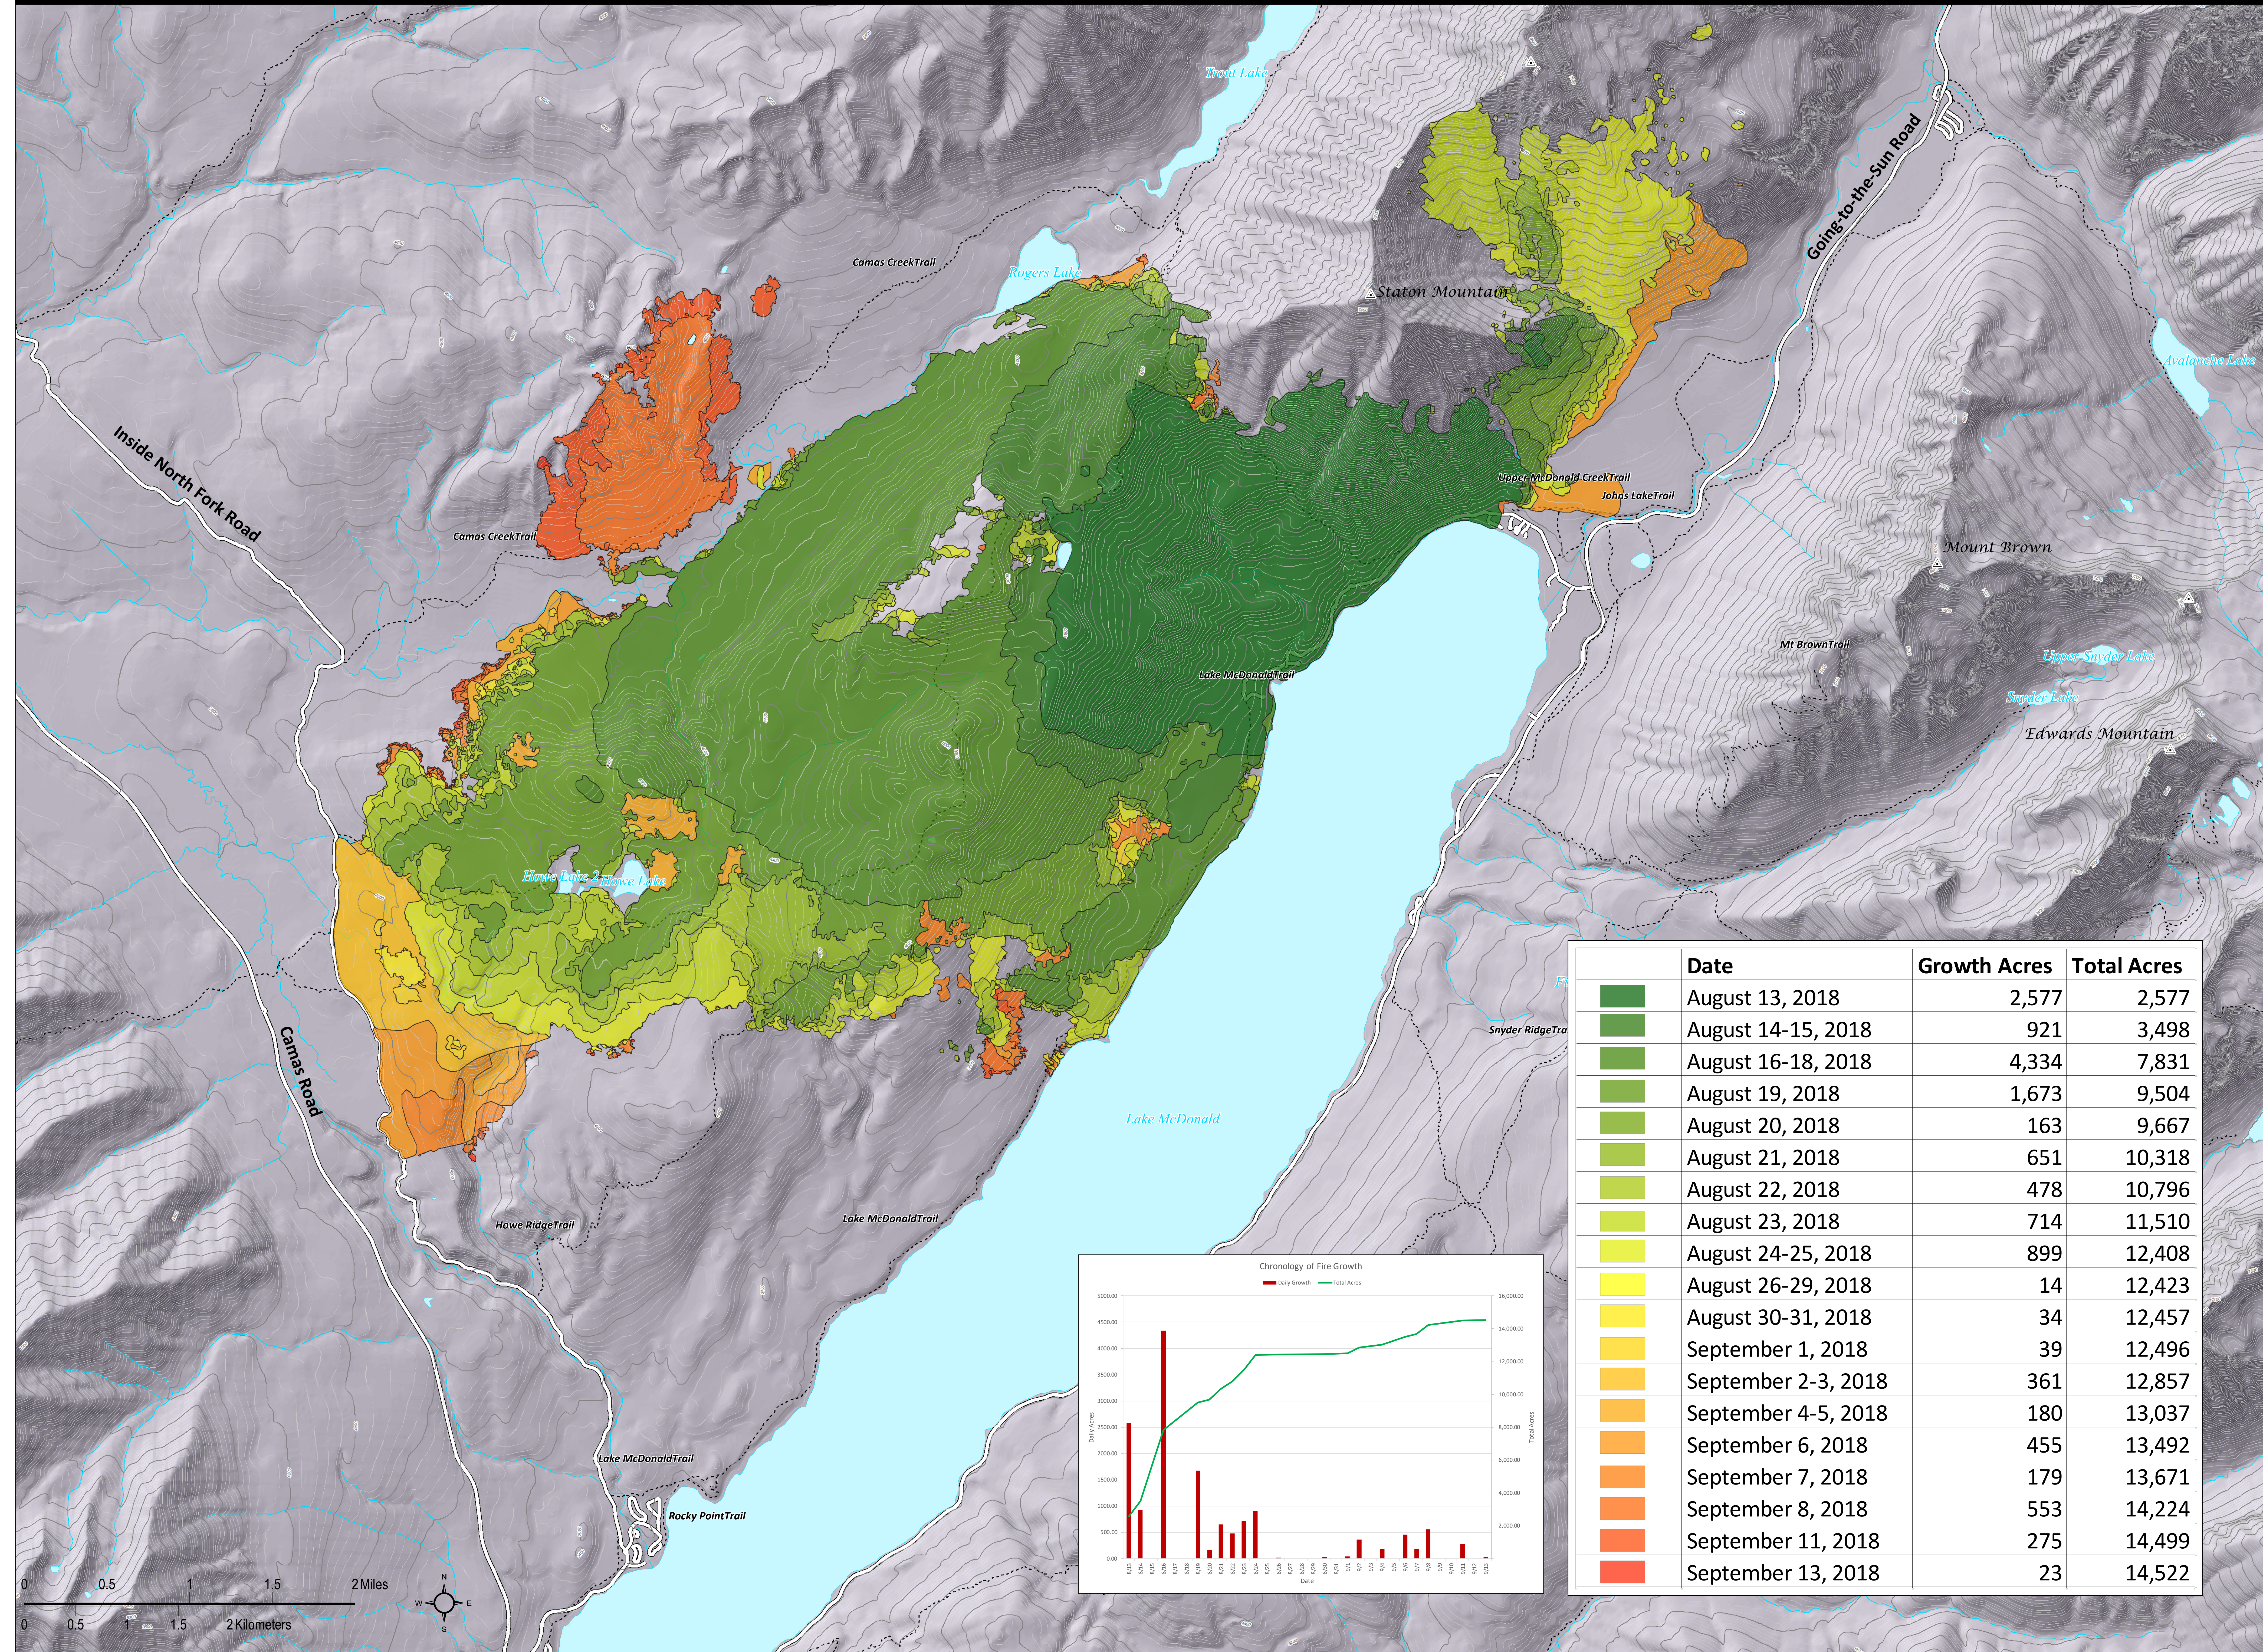

Howe Ridge Fire

Date	Growth Acres	Total Acres
August 13, 2018	2,577	2,577
August 14-15, 2018	921	3,498
August 16-18, 2018	4,334	7,831
August 19, 2018	1,673	9,504
August 20, 2018	163	9,667
August 21, 2018	651	10,318
August 22, 2018	478	10,796
August 23, 2018	714	11,510
August 24-25, 2018	899	12,408
August 26-29, 2018	14	12,423
August 30-31, 2018	34	12,457
September 1, 2018	39	12,496
September 2-3, 2018	361	12,857
September 4-5, 2018	180	13,037
September 6, 2018	455	13,492
September 7, 2018	179	13,671
September 8, 2018	553	14,224
September 11, 2018	275	14,499
September 13, 2018	23	14,522