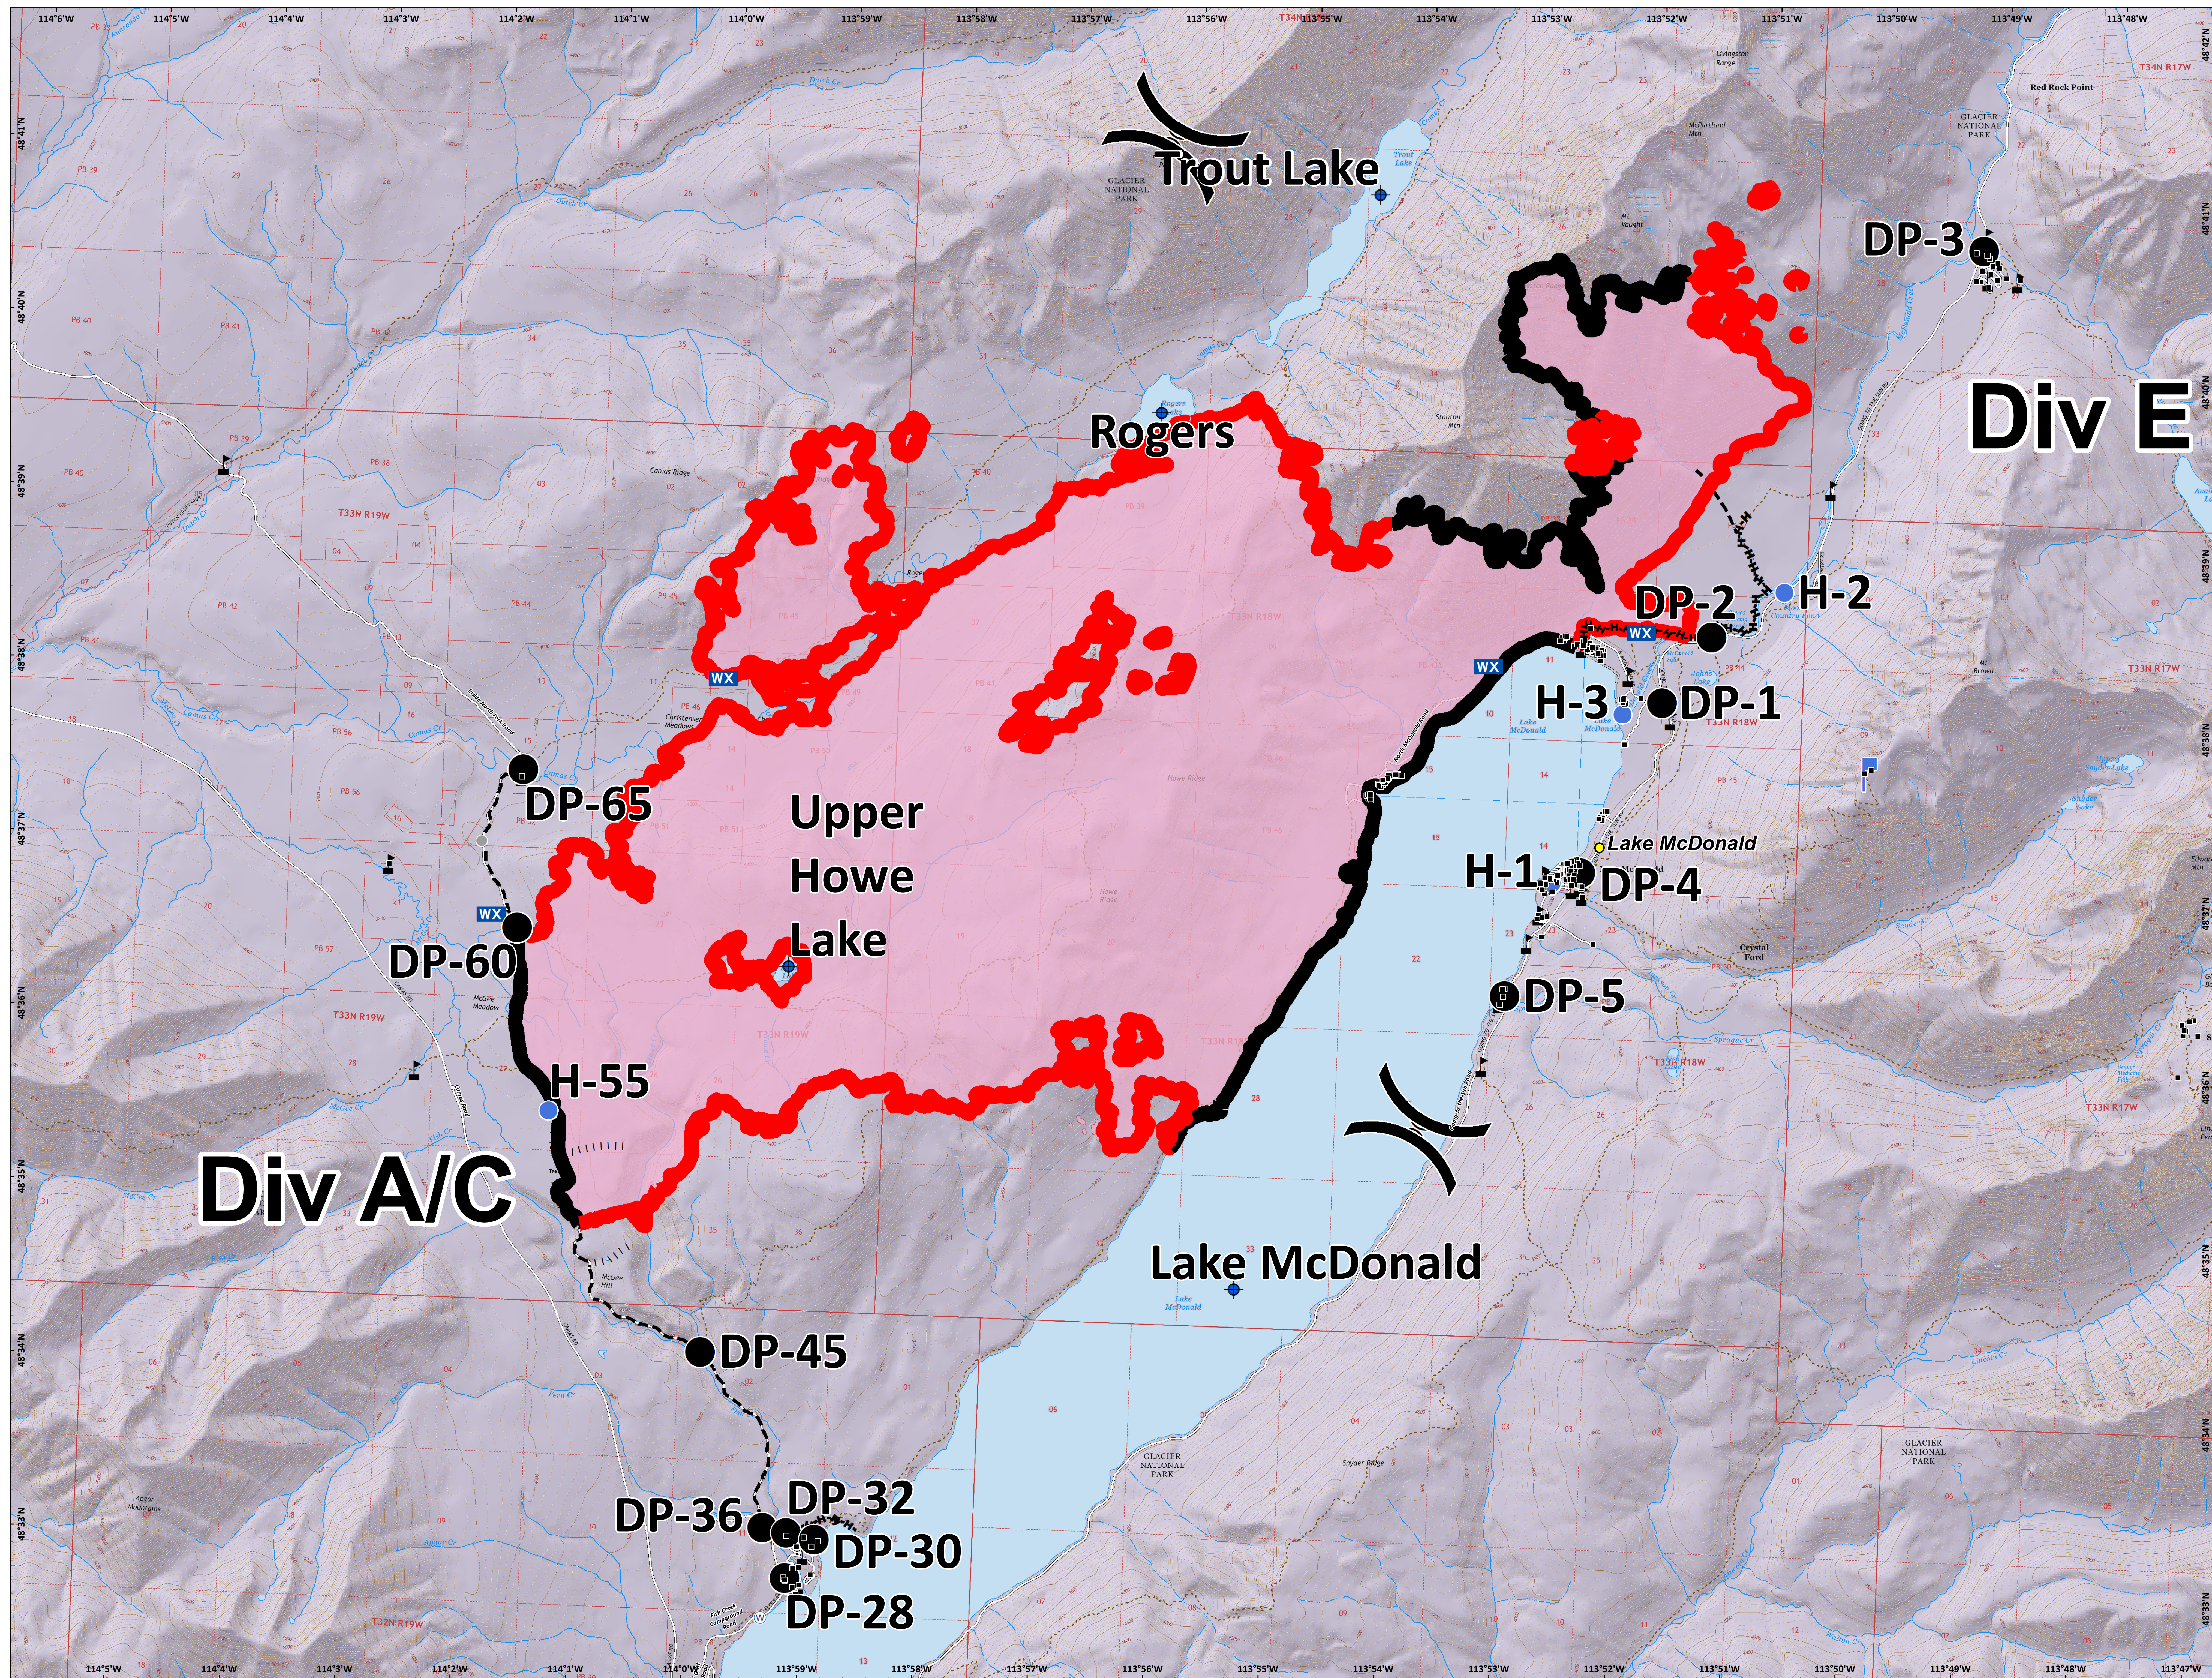

Howe Ridge

Briefing
 MT-GNP-000369
September 23, 2018
 14,522 ac

- Structures
- ⌘ Division Break
- ⦿ Dip Site
- Drop Point
- Helispot
- ⦿ Lookout
- WX Mobile Weather Unit
- Ⓜ Water Source
- ⚠ Value at Risk
- Uncontrolled Fire Edge
- Completed Line
- Completed Hand Line
- Access or Improved Road
- ⋯ Proposed Burnout
- ▬ Completed Burnout
- Planned Fire Line
- Wildfire Daily Fire Perimeter
- Ownership**
- National Park Service