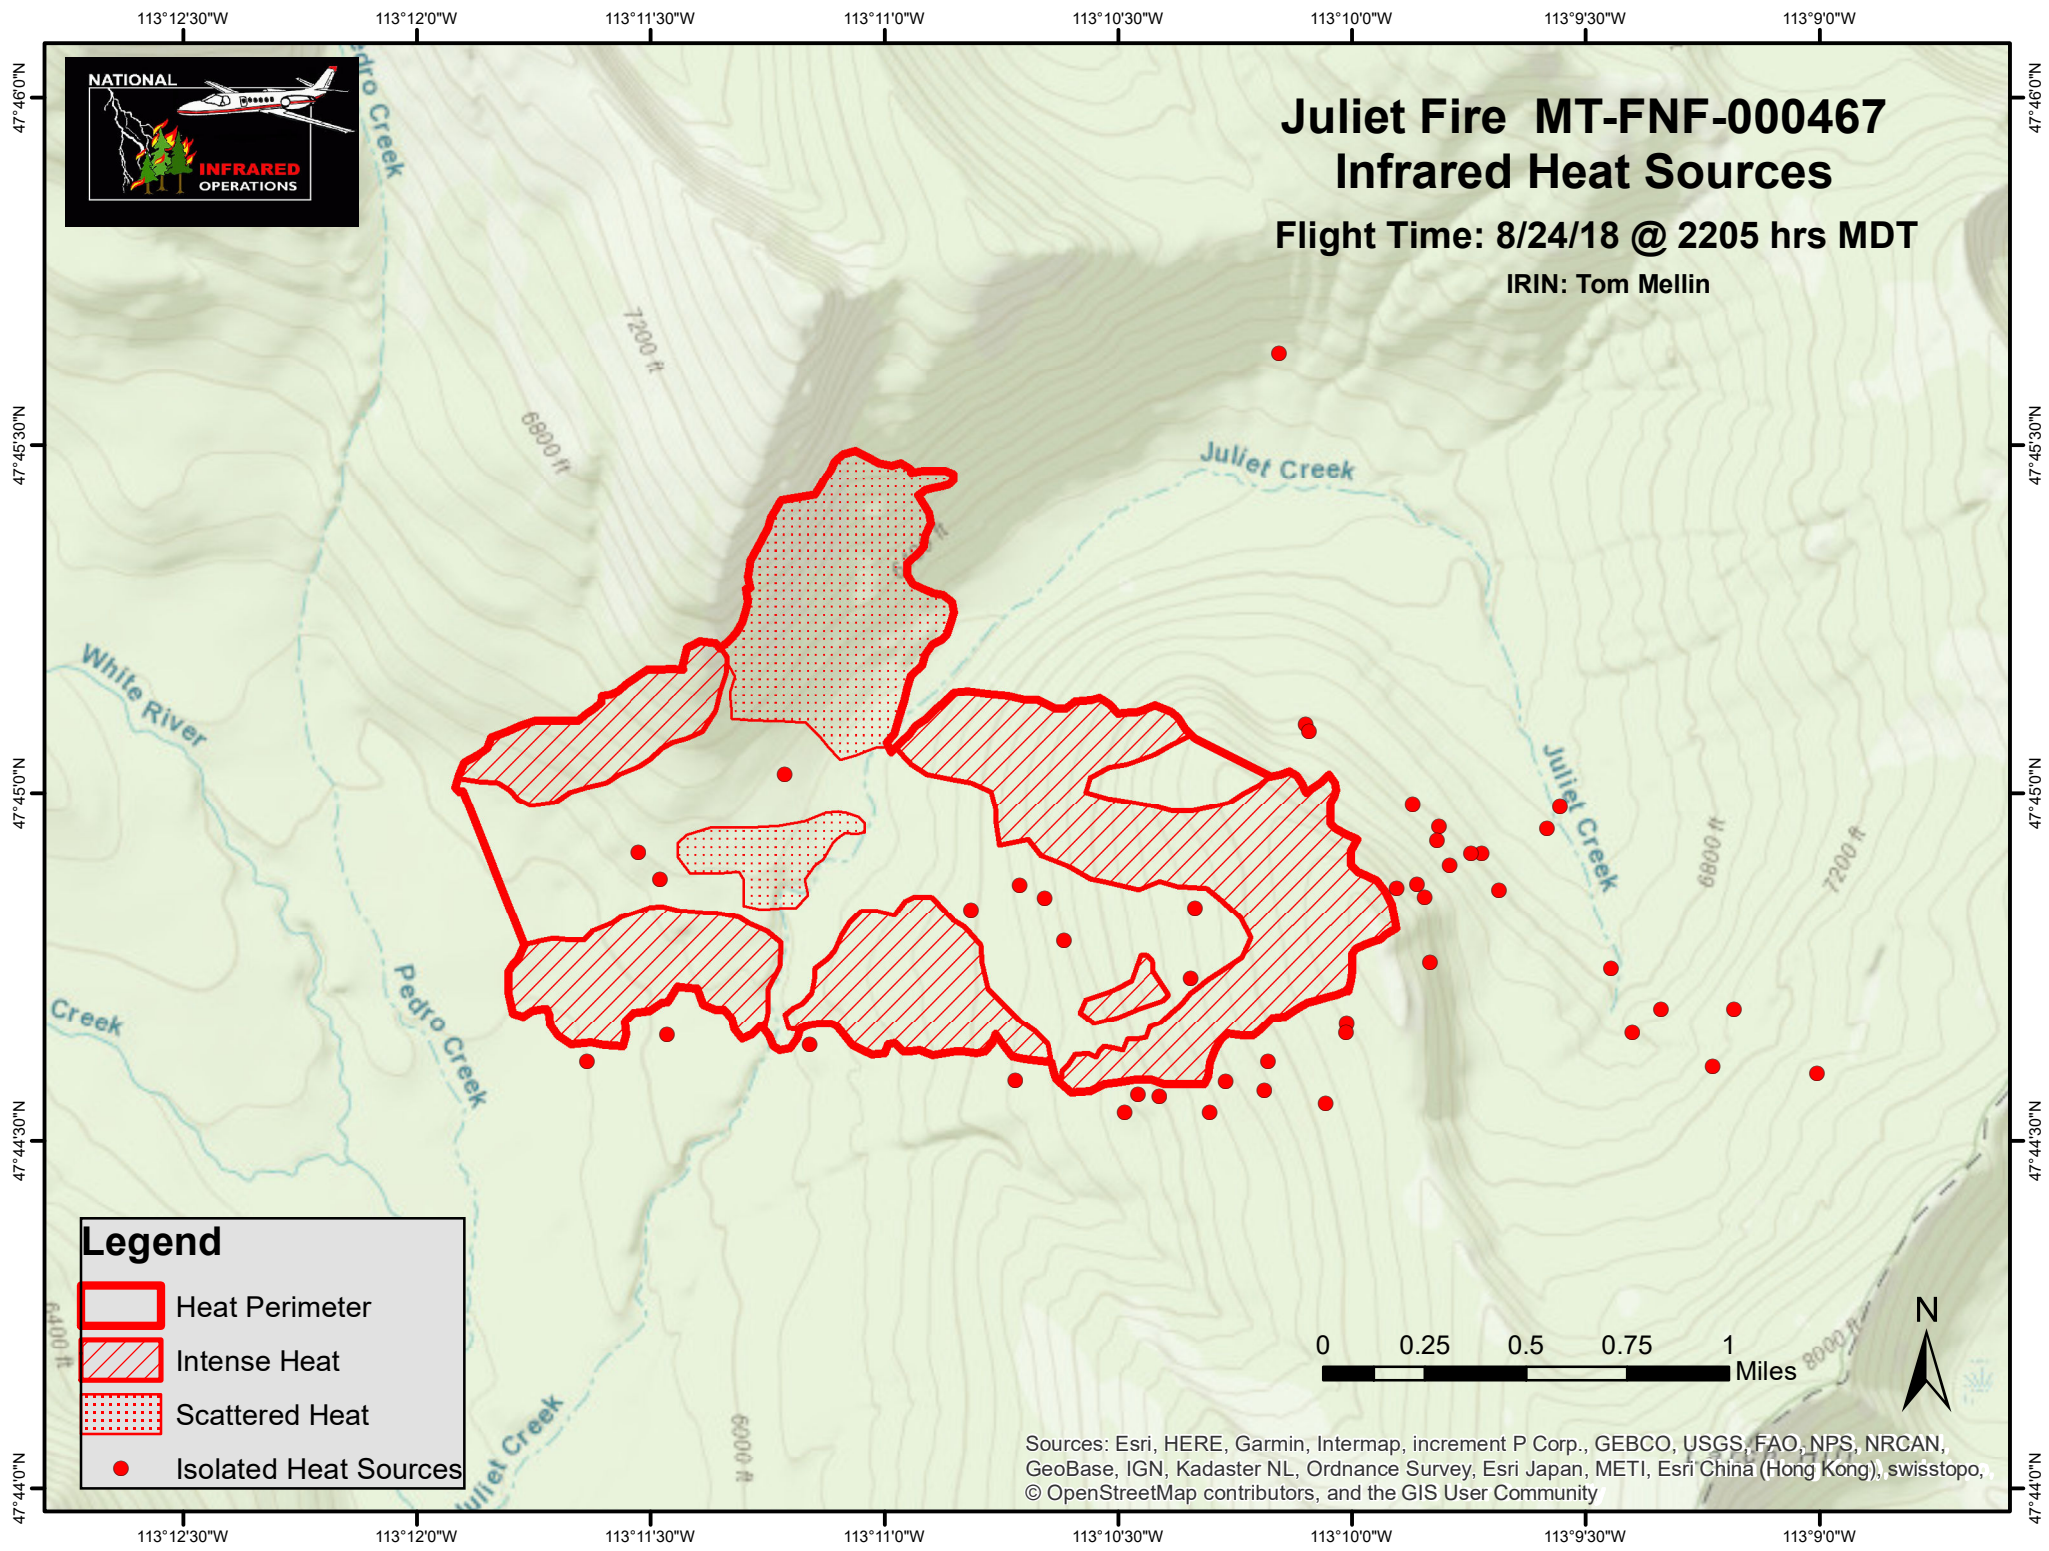

Juliet Fire MT-FNF-000467 Infrared Heat Sources

Flight Time: 8/24/18 @ 2205 hrs MDT

IRIN: Tom Mellin

Legend

- Heat Perimeter
- Intense Heat
- Scattered Heat
- Isolated Heat Sources

Sources: Esri, HERE, Garmin, Intermap, increment P Corp., GEBCO, USGS, FAO, NPS, NRCAN, GeoBase, IGN, Kadaster NL, Ordnance Survey, Esri Japan, METI, Esri China (Hong Kong), swisstopo, © OpenStreetMap contributors, and the GIS User Community