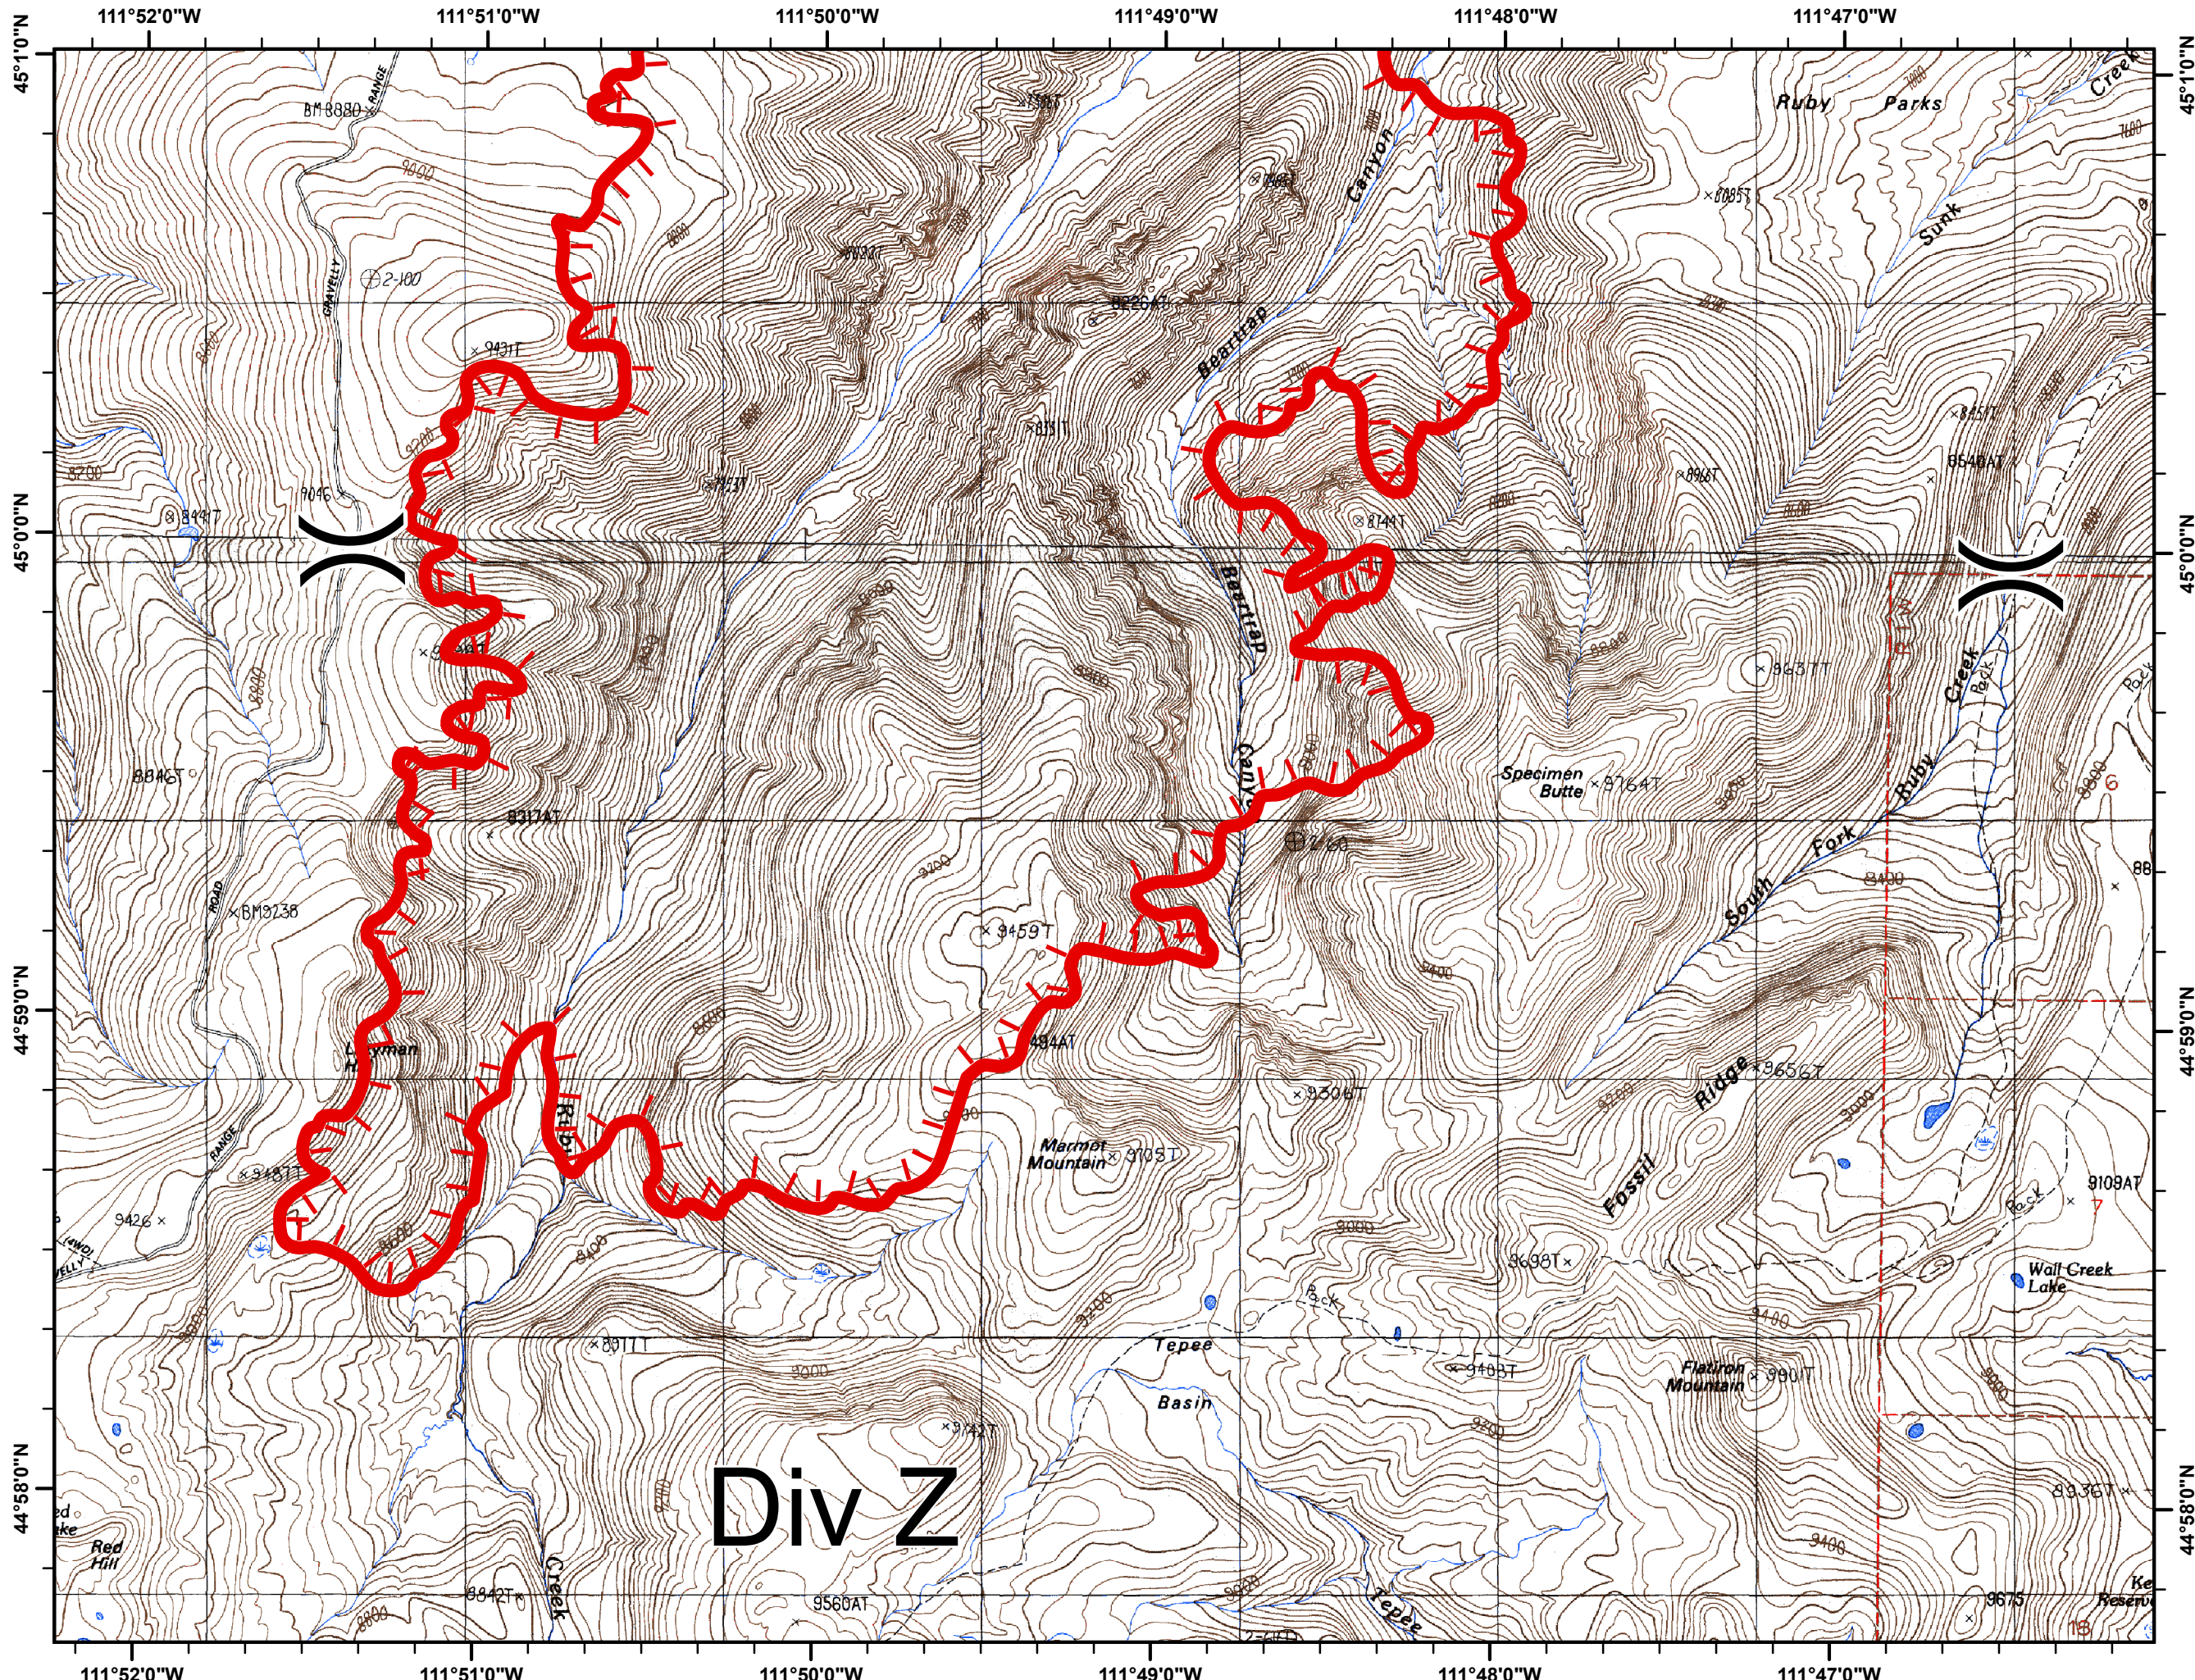

MONUMENT FIRE
Incident Action Plan Map
 MT-BDF-003284
 Aug 15, 2018
Page 1 of 2

Legend

-  Division
-  Uncontrolled Fire Edge

Map Index

Miles

MONUMENT FIRE
Incident Action Plan Map
MT-BDF-003284
Aug 15, 2018
Page 2 of 2

- Legend
- Division
 - Uncontrolled Fire Edge