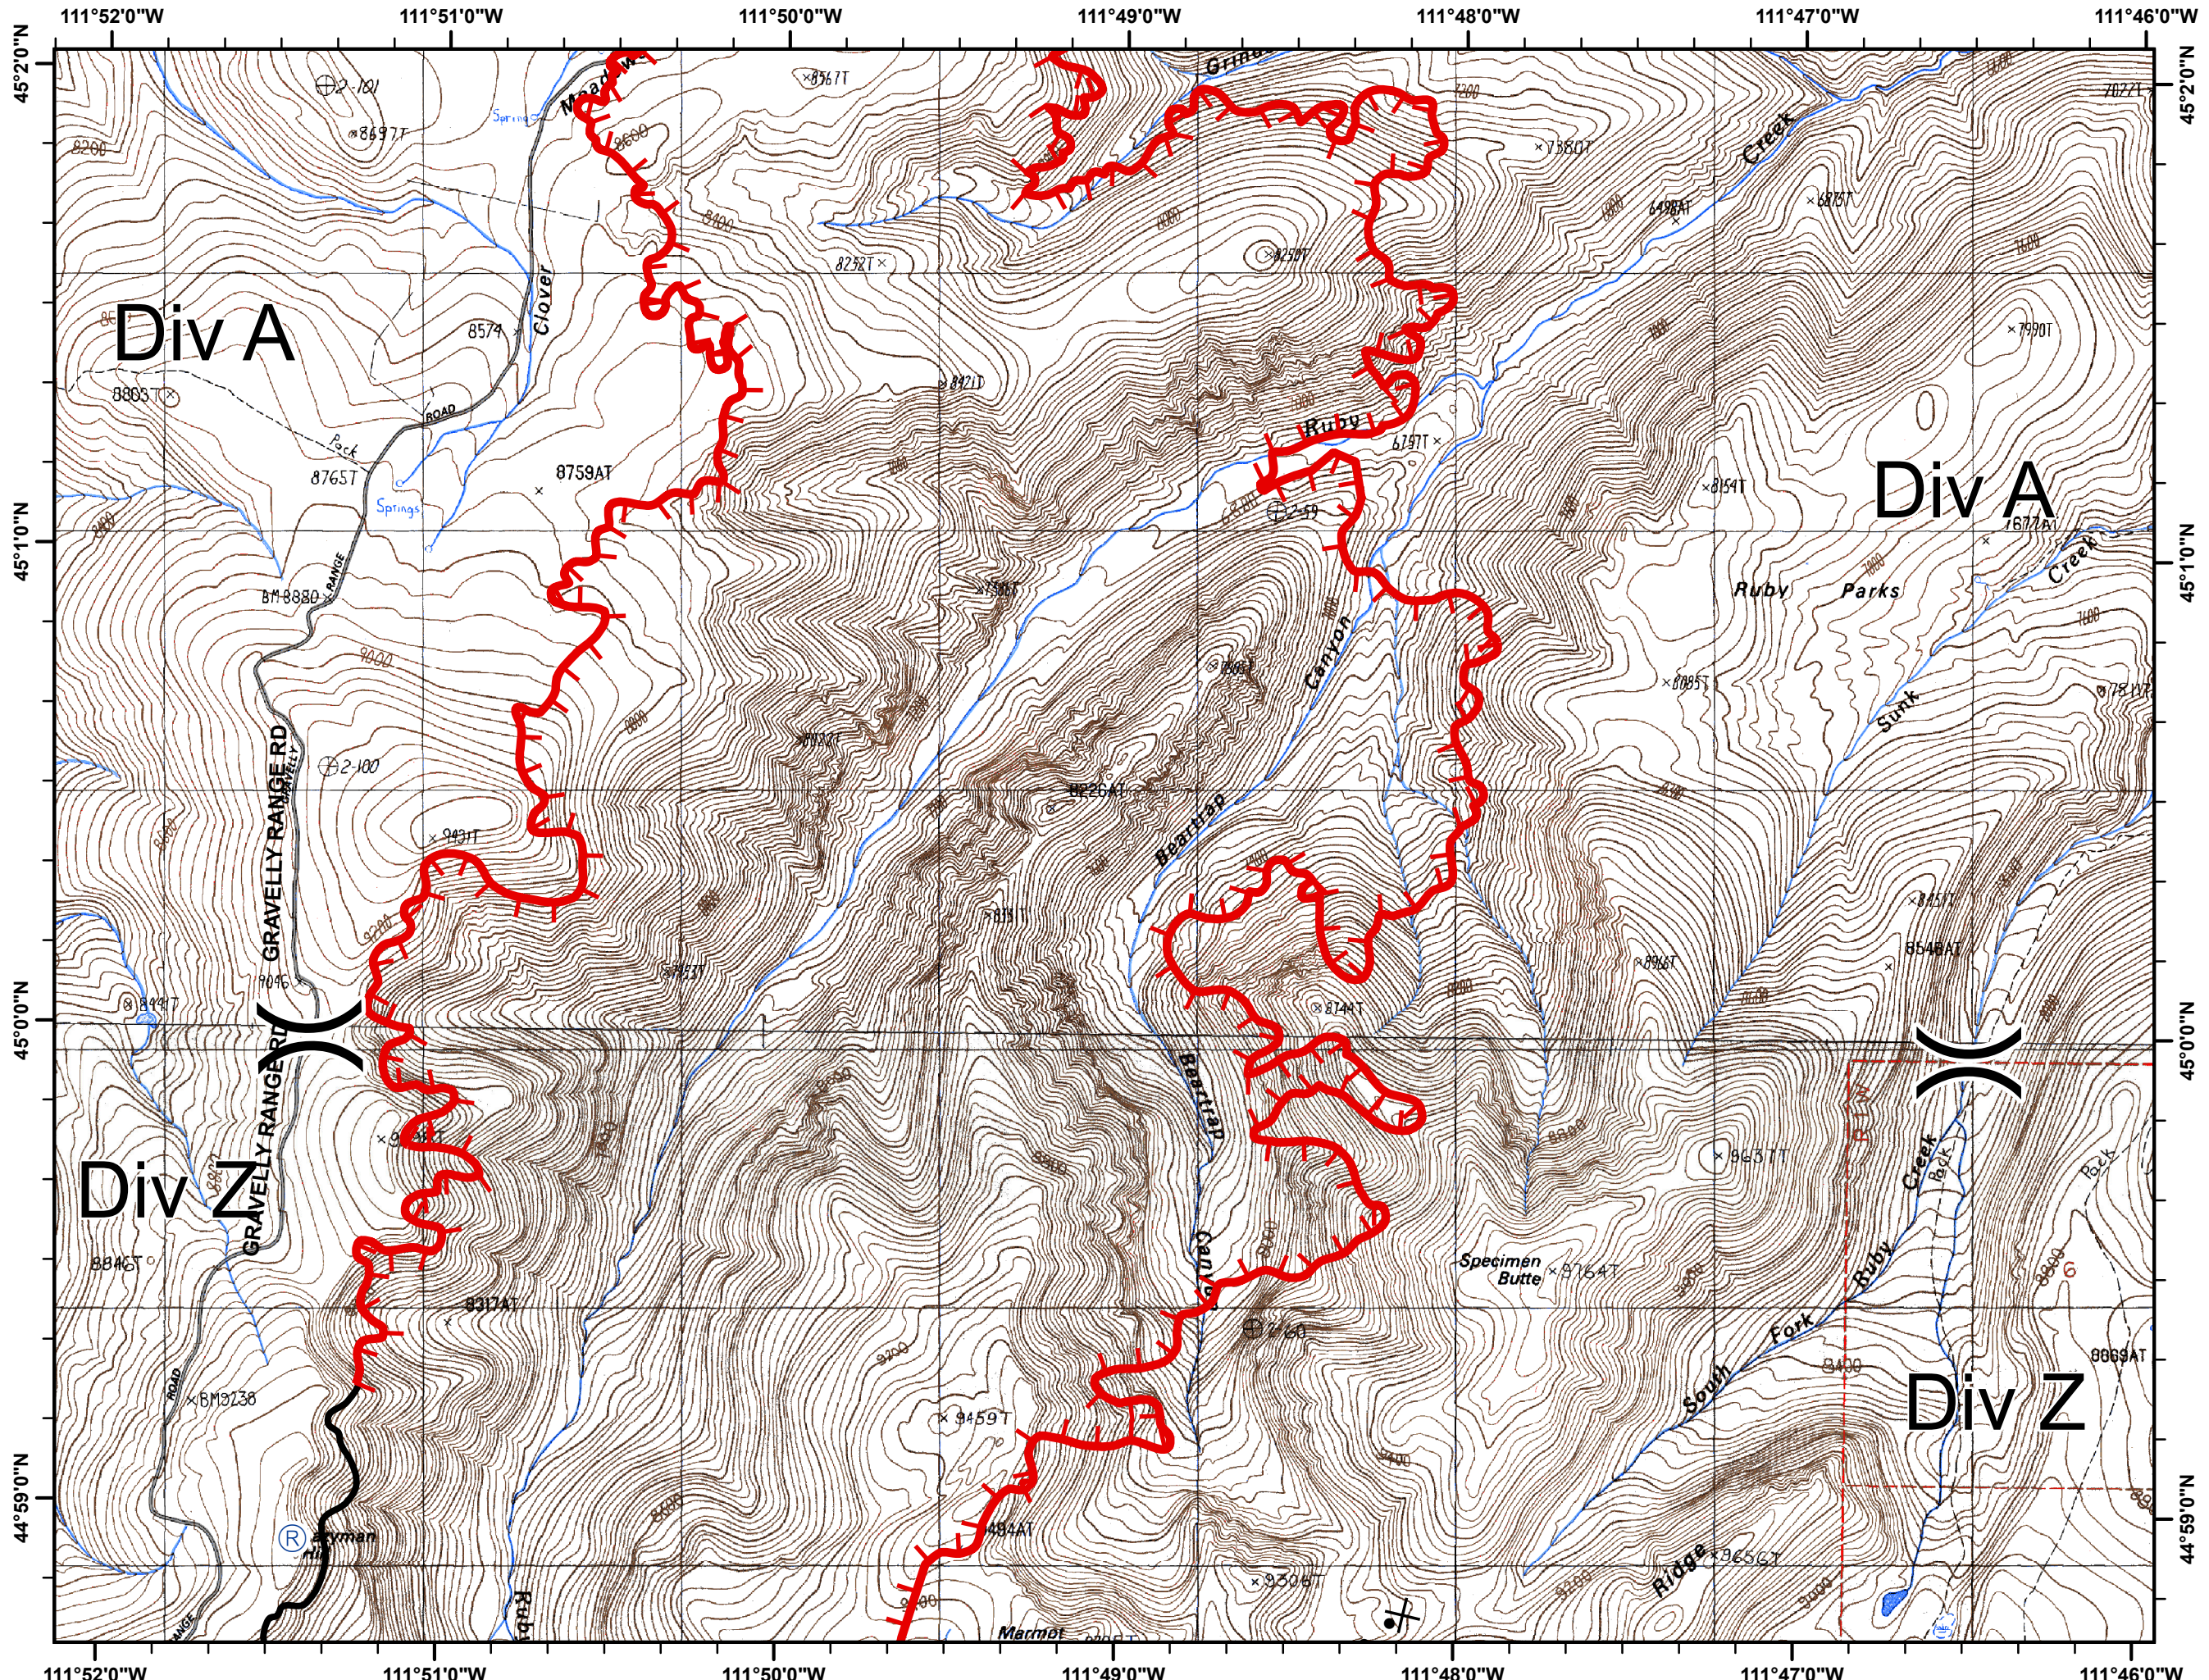

MONUMENT FIRE
 Incident Action Plan Map
 MT-BDF-3284
 Aug 18, 2018

Page 1 of 3

- Division
- Drop Point
- Helispot
- Repeater
- Uncontrolled Fire Edge
- Completed Line
- Proposed Dozer Line
- Completed Dozer Line
- Hand Line

Map Index

MONUMENT FIRE
Incident Action Plan Map
 MT-BDF-3284
 Aug 18, 2018

Page 2 of 3

- Division
- Drop Point
- Helispot
- Repeater
- Uncontrolled Fire Edge
- Completed Line
- Proposed Dozer Line
- Completed Dozer Line
- Hand Line

Map Index

LACo GISS E. Lamas

MONUMENT FIRE
Incident Action Plan Map
 MT-BDF-3284
 Aug 18, 2018

Page 3 of 3

- Division
- Drop Point
- Helispot
- Repeater
- Uncontrolled Fire Edge
- Completed Line
- Proposed Dozer Line
- Completed Dozer Line
- Hand Line

Div Z

B E A V E R H E A D

N A T I O N A L F O R E S T

Map Index