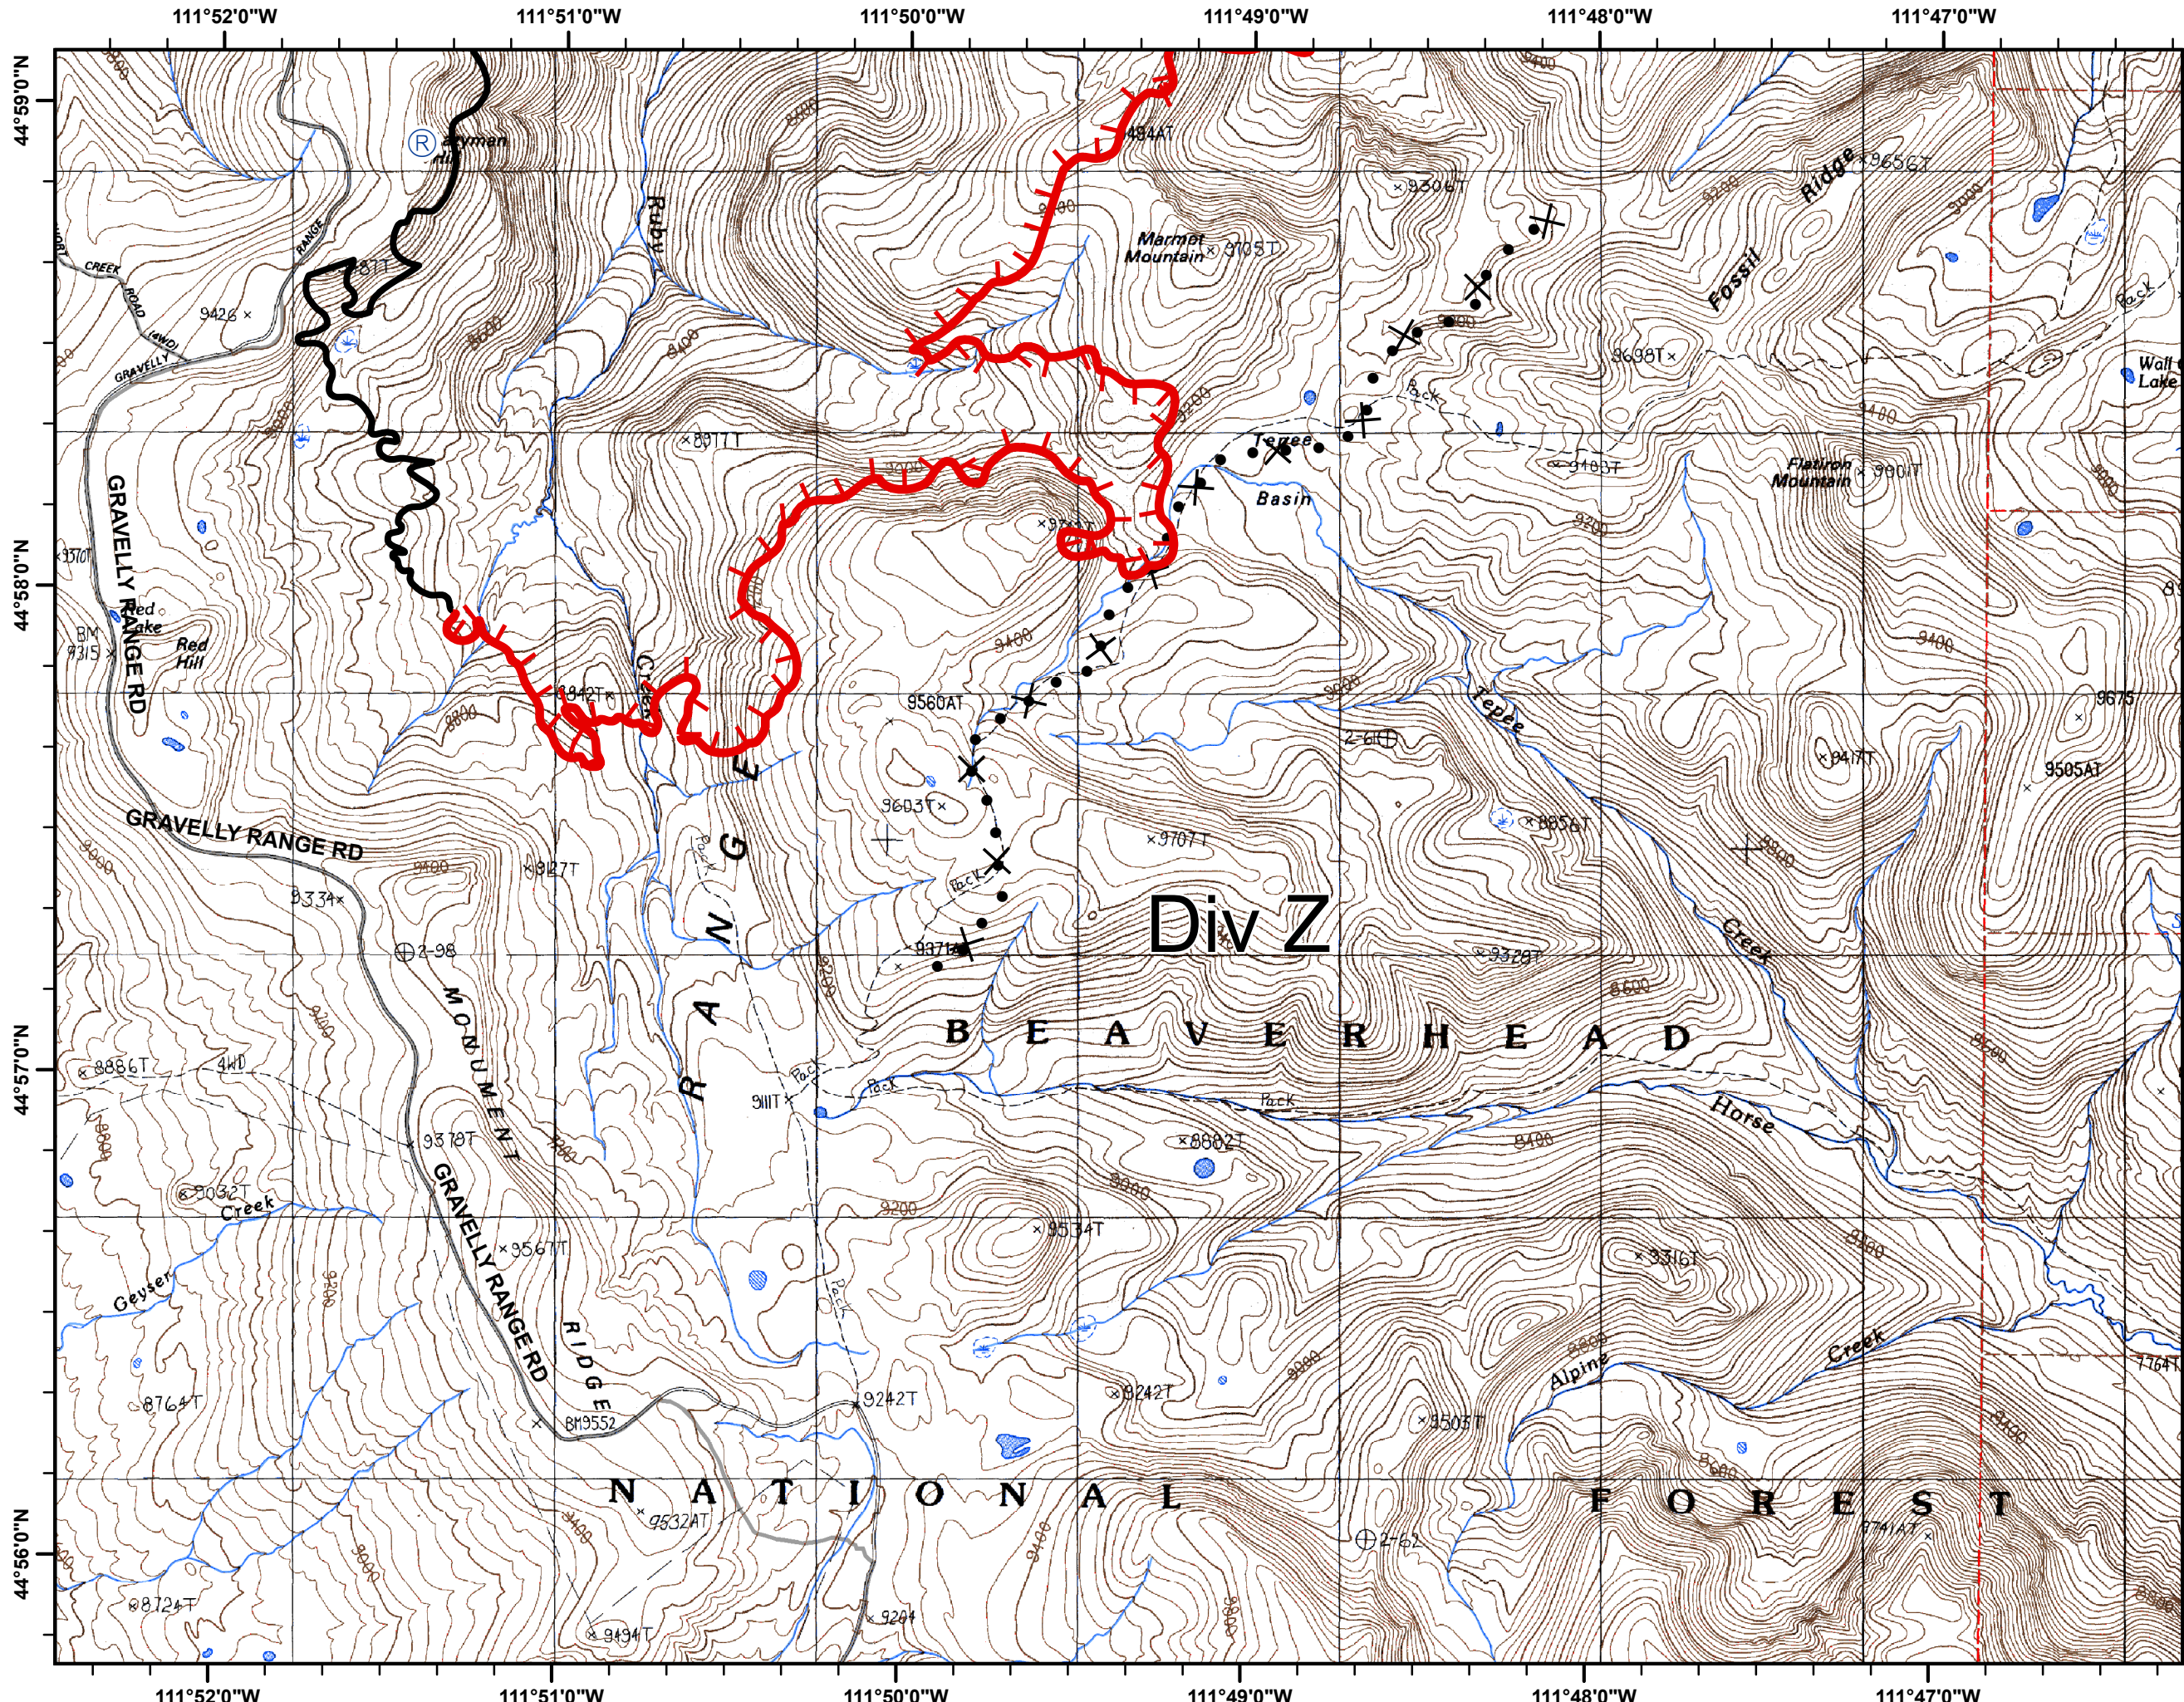

MONUMENT FIRE
 Incident Action Plan Map
 MT-BDF-3284
 Aug 18, 2018

Page 1 of 3

- Division
- Drop Point
- Helispot
- Repeater
- Uncontrolled Fire Edge
- Completed Line
- Proposed Dozer Line
- Completed Dozer Line
- Hand Line

Map Index

MONUMENT FIRE
Incident Action Plan Map
 MT-BDF-3284
 Aug 18, 2018

Page 2 of 3

- Division
- Drop Point
- Helispot
- Repeater
- Uncontrolled Fire Edge
- Completed Line
- Proposed Dozer Line
- Completed Dozer Line
- Hand Line

Map Index

LACo GISS E. Lamas

MONUMENT FIRE
Incident Action Plan Map
 MT-BDF-3284
 Aug 18, 2018

Page 3 of 3

- Division
- Drop Point
- Helispot
- Repeater
- Uncontrolled Fire Edge
- Completed Line
- Proposed Dozer Line
- Completed Dozer Line
- Hand Line

Div Z

B E A V E R H E A D

N A T I O N A L F O R E S T

Map Index