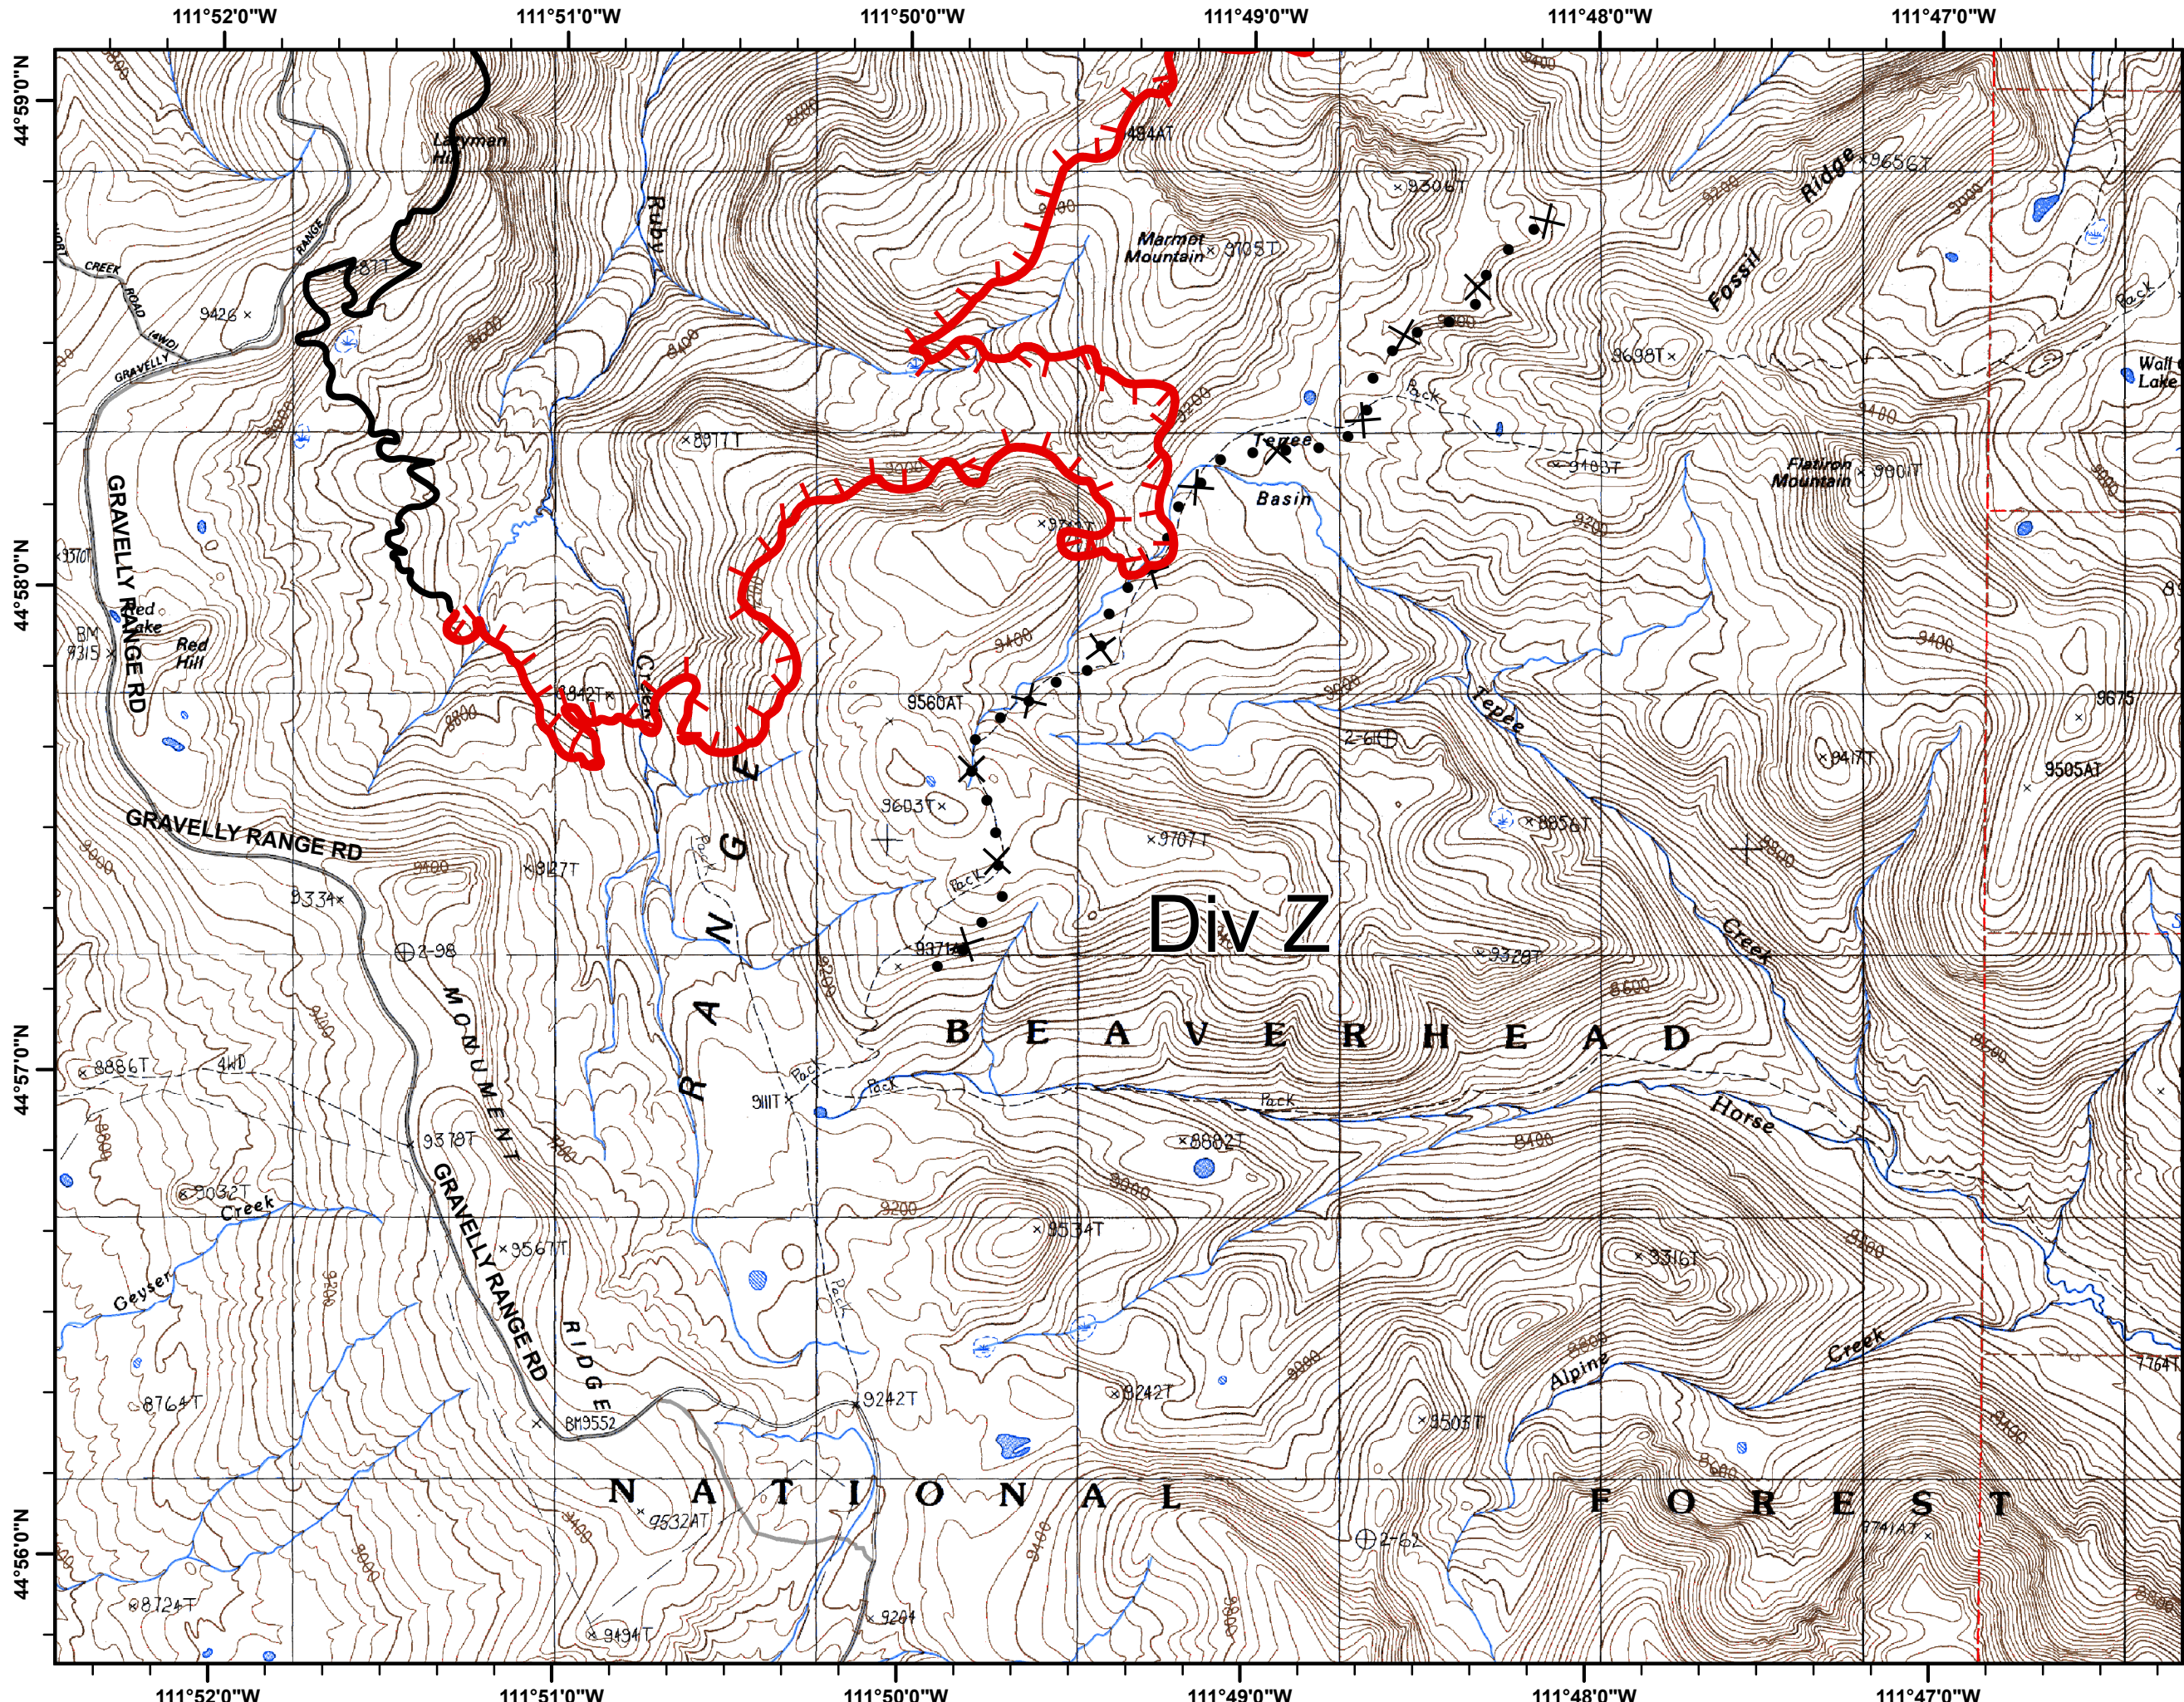

MONUMENT FIRE
Incident Action Plan Map
 MT-BDF-3284
 Aug 19, 2018

Page 1 of 3

- Division
- Drop Point
- Helispot
- Repeater
- Uncontrolled Fire Edge
- Completed Line
- Proposed Dozer Line
- Completed Dozer Line
- Hand Line

Map Index

QR Code

Miles
 0.25 0 0.25 0.5
 LACo GISS E. Lamas

MONUMENT FIRE
Incident Action Plan Map
 MT-BDF-3284
 Aug 19, 2018

Page 2 of 3

- Division
- Drop Point
- Helispot
- Repeater
- Uncontrolled Fire Edge
- Completed Line
- Proposed Dozer Line
- Completed Dozer Line
- Hand Line

Map Index

LACo GISS E. Lamas

MONUMENT FIRE
Incident Action Plan Map
 MT-BDF-3284
 Aug 19, 2018

Page 3 of 3

- Division
- Drop Point
- Helispot
- Repeater
- Uncontrolled Fire Edge
- Completed Line
- Proposed Dozer Line
- Completed Dozer Line
- Hand Line

Div Z

B E A V E R H E A D

N A T I O N A L F O R E S T

Map Index