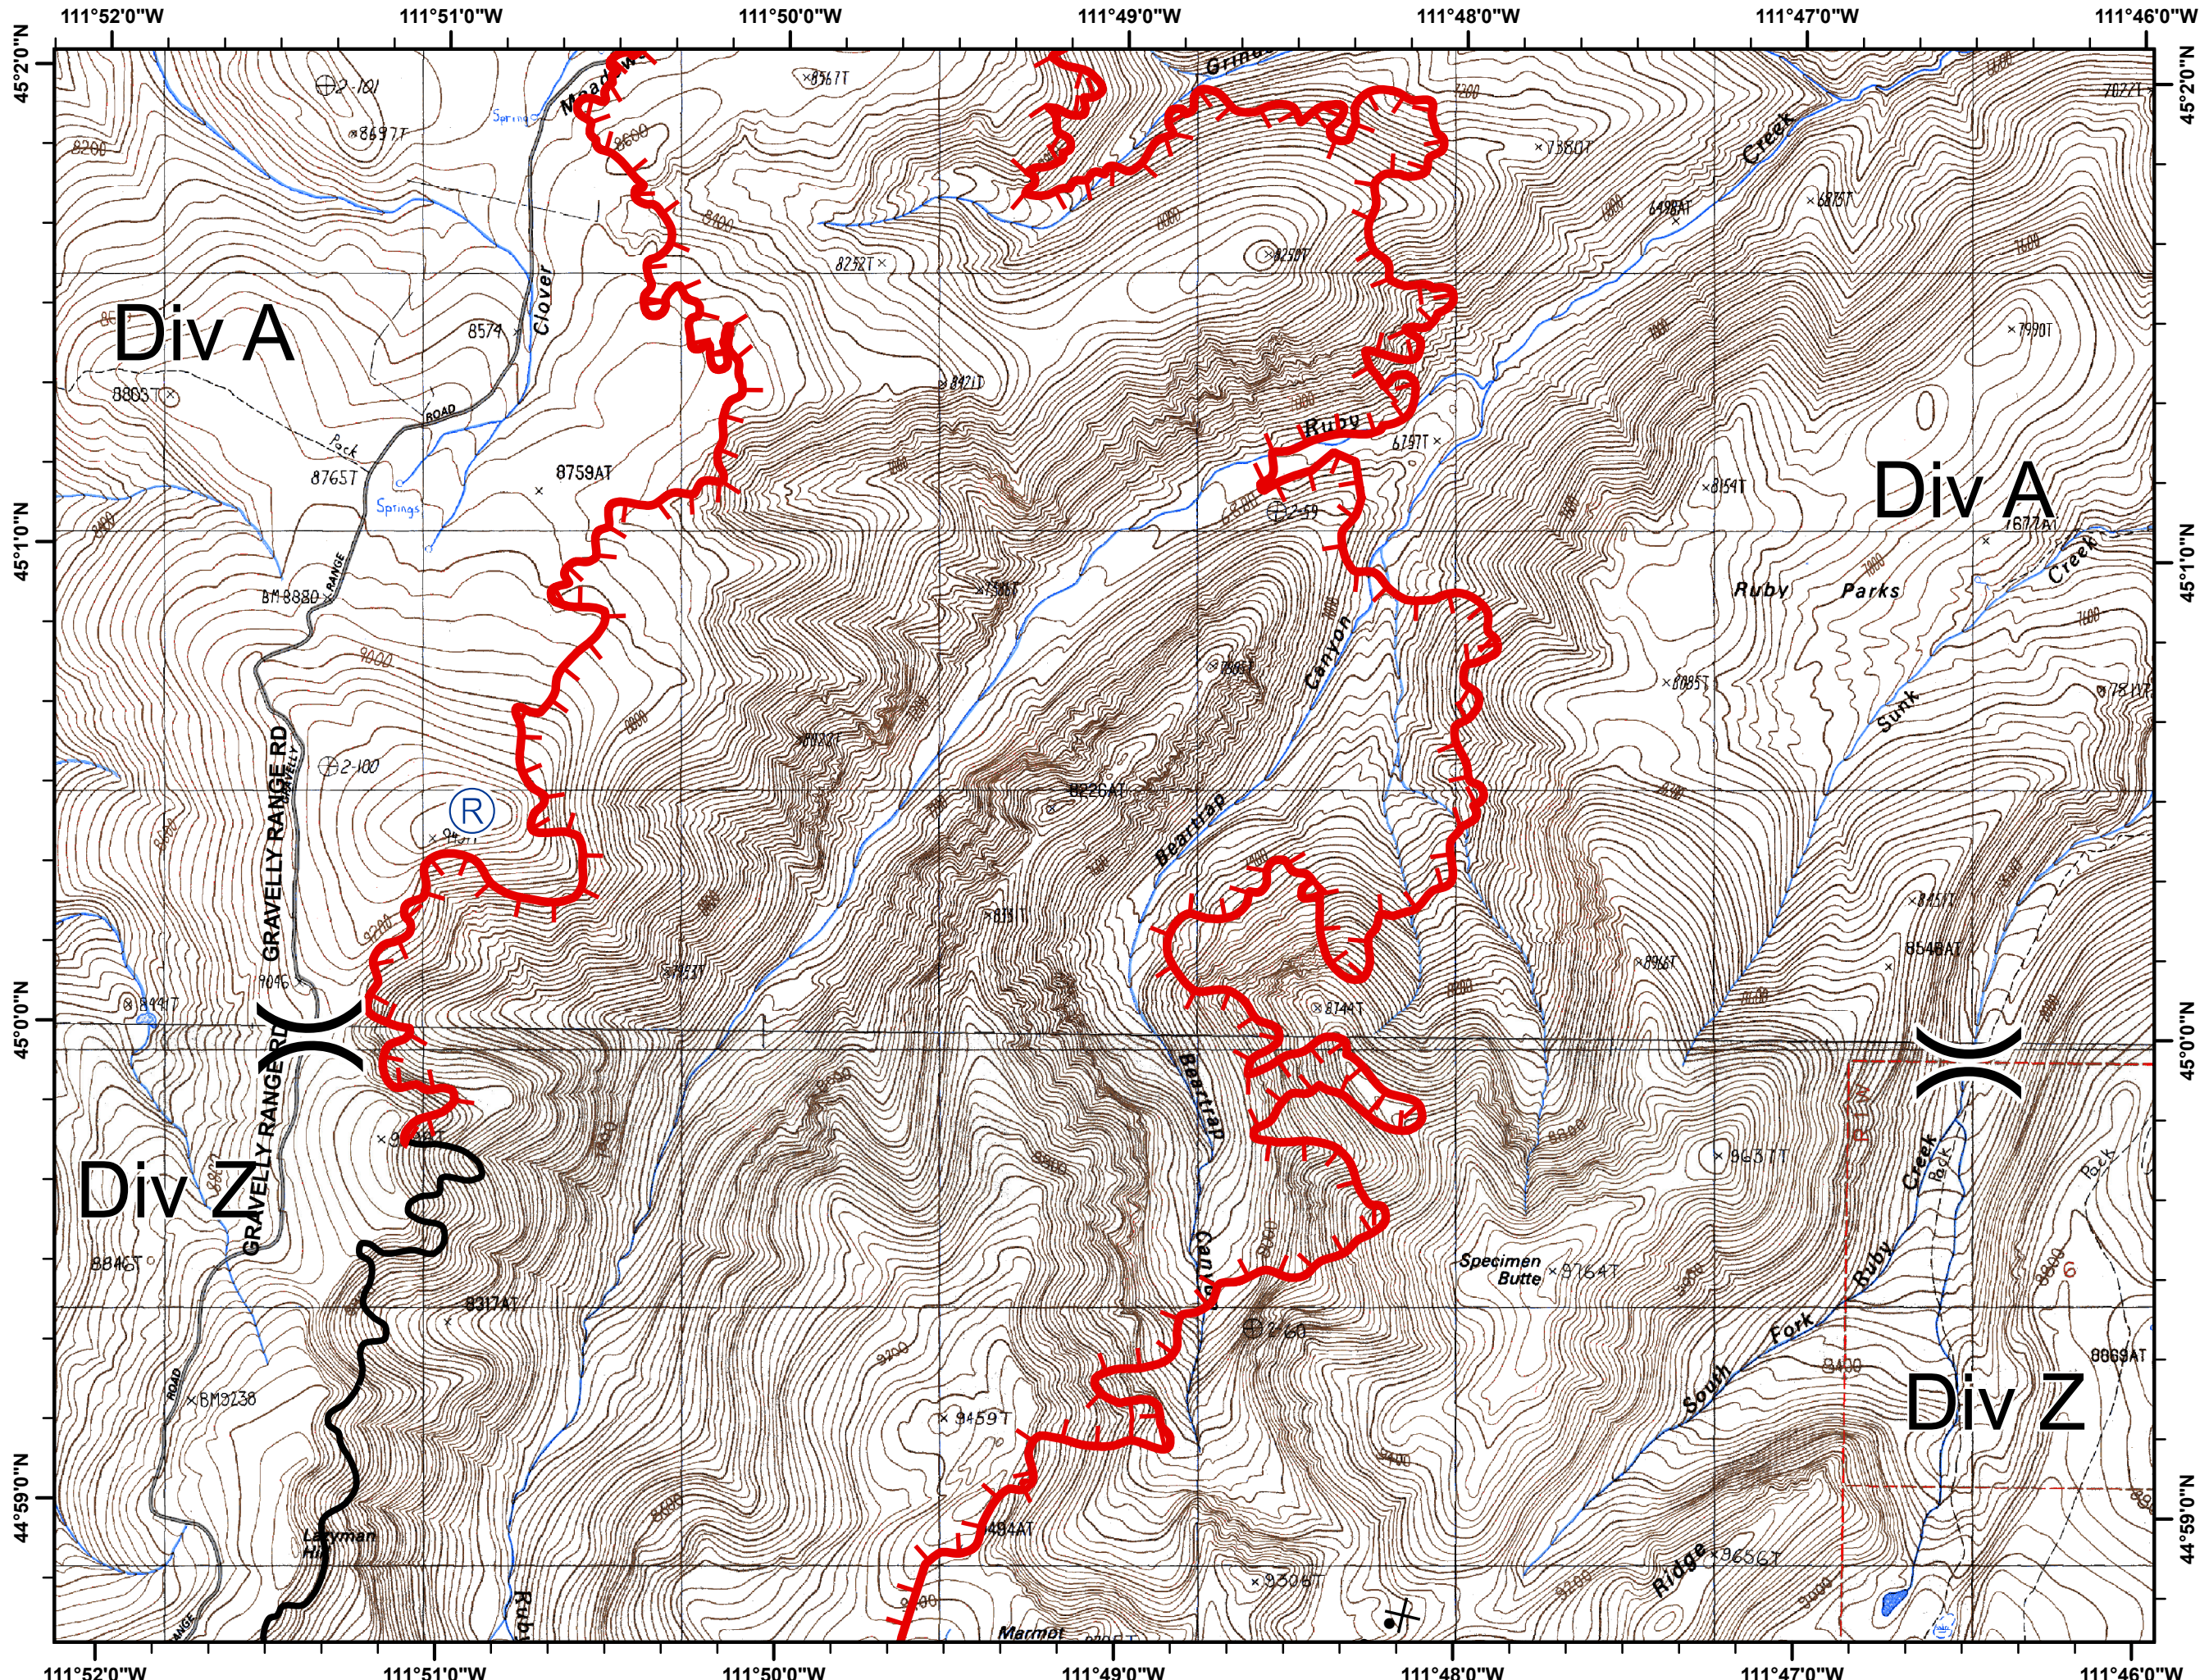

MONUMENT FIRE
Incident Action Plan Map
 MT-BDF-3284
 Aug 19, 2018

Page 1 of 3

- Division
- Drop Point
- Helispot
- Repeater
- Uncontrolled Fire Edge
- Completed Line
- Proposed Dozer Line
- Completed Dozer Line
- Hand Line

Map Index

QR Code

Miles
 0.25 0 0.25 0.5
 LACo GISS E. Lamas

MONUMENT FIRE
Incident Action Plan Map
 MT-BDF-3284
 Aug 19, 2018

Page 2 of 3

- Division
- Drop Point
- Helispot
- Repeater
- Uncontrolled Fire Edge
- Completed Line
- Proposed Dozer Line
- Completed Dozer Line
- Hand Line

Map Index

LACo GISS E. Lamas

MONUMENT FIRE
Incident Action Plan Map
 MT-BDF-3284
 Aug 19, 2018

Page 3 of 3

- Division
- Drop Point
- Helispot
- Repeater
- Uncontrolled Fire Edge
- Completed Line
- Proposed Dozer Line
- Completed Dozer Line
- Hand Line

Div Z

B E A V E R H E A D

N A T I O N A L F O R E S T

Map Index