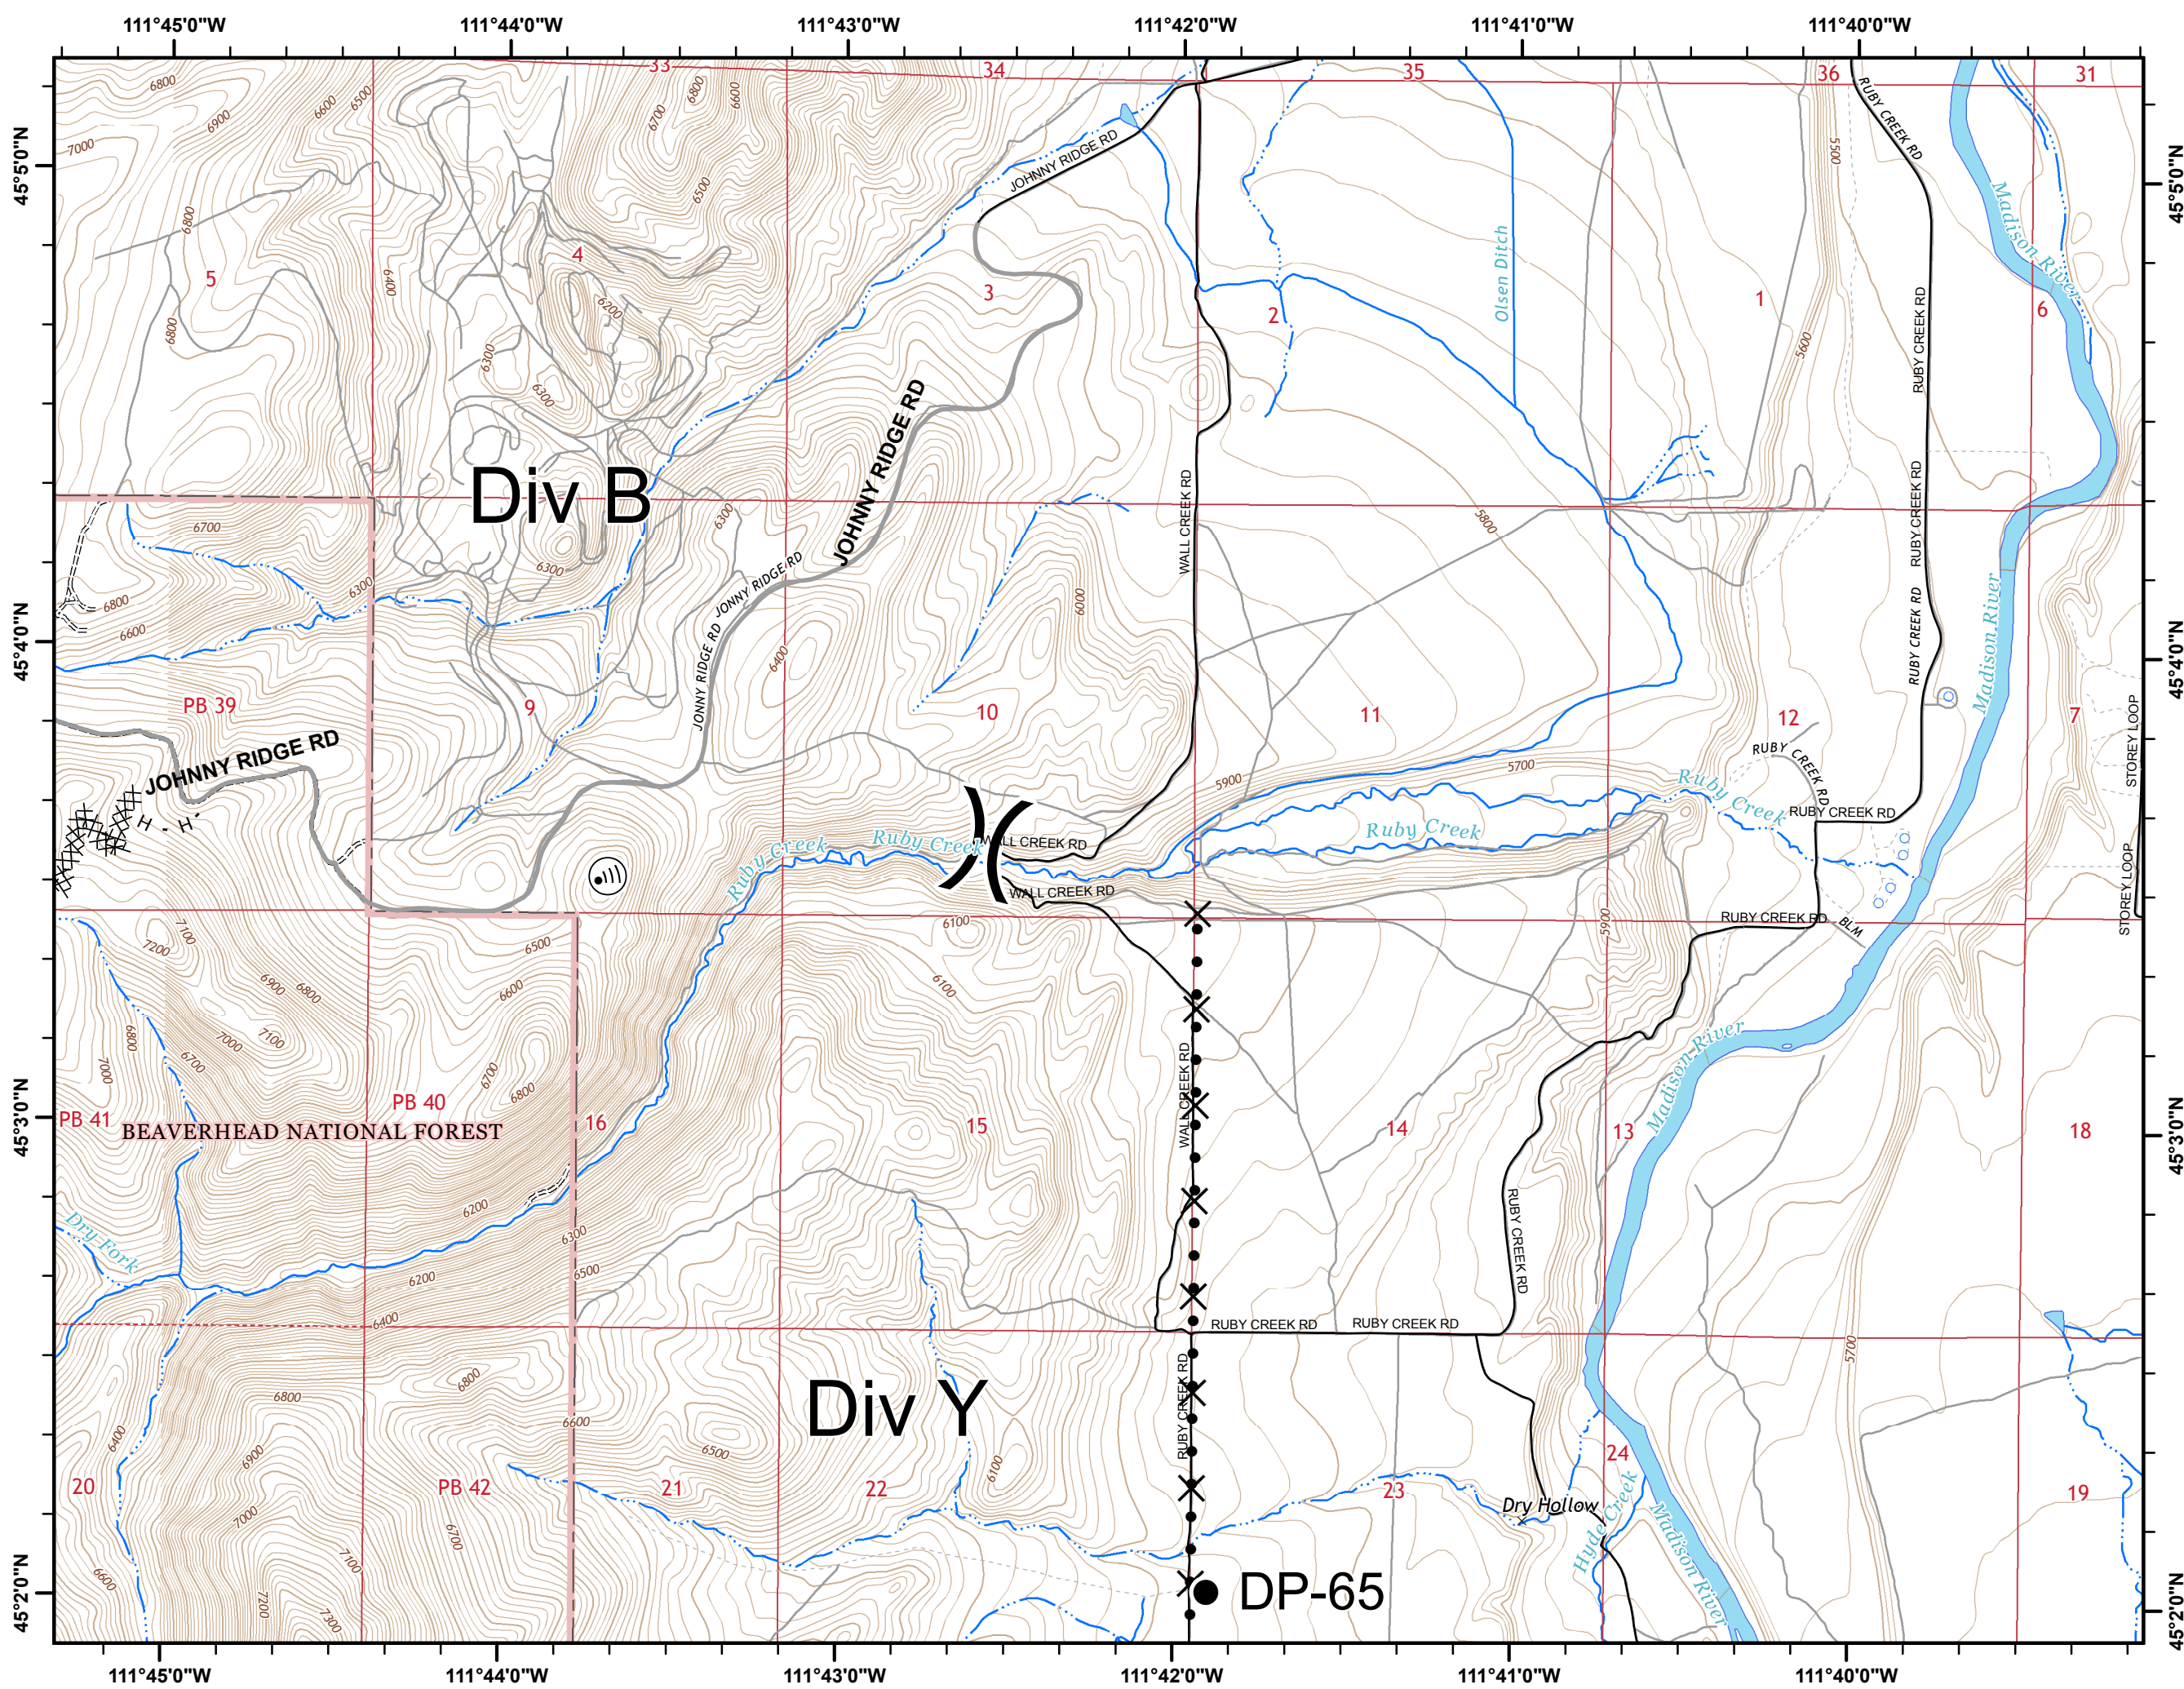

LACo GISS E. Lamas