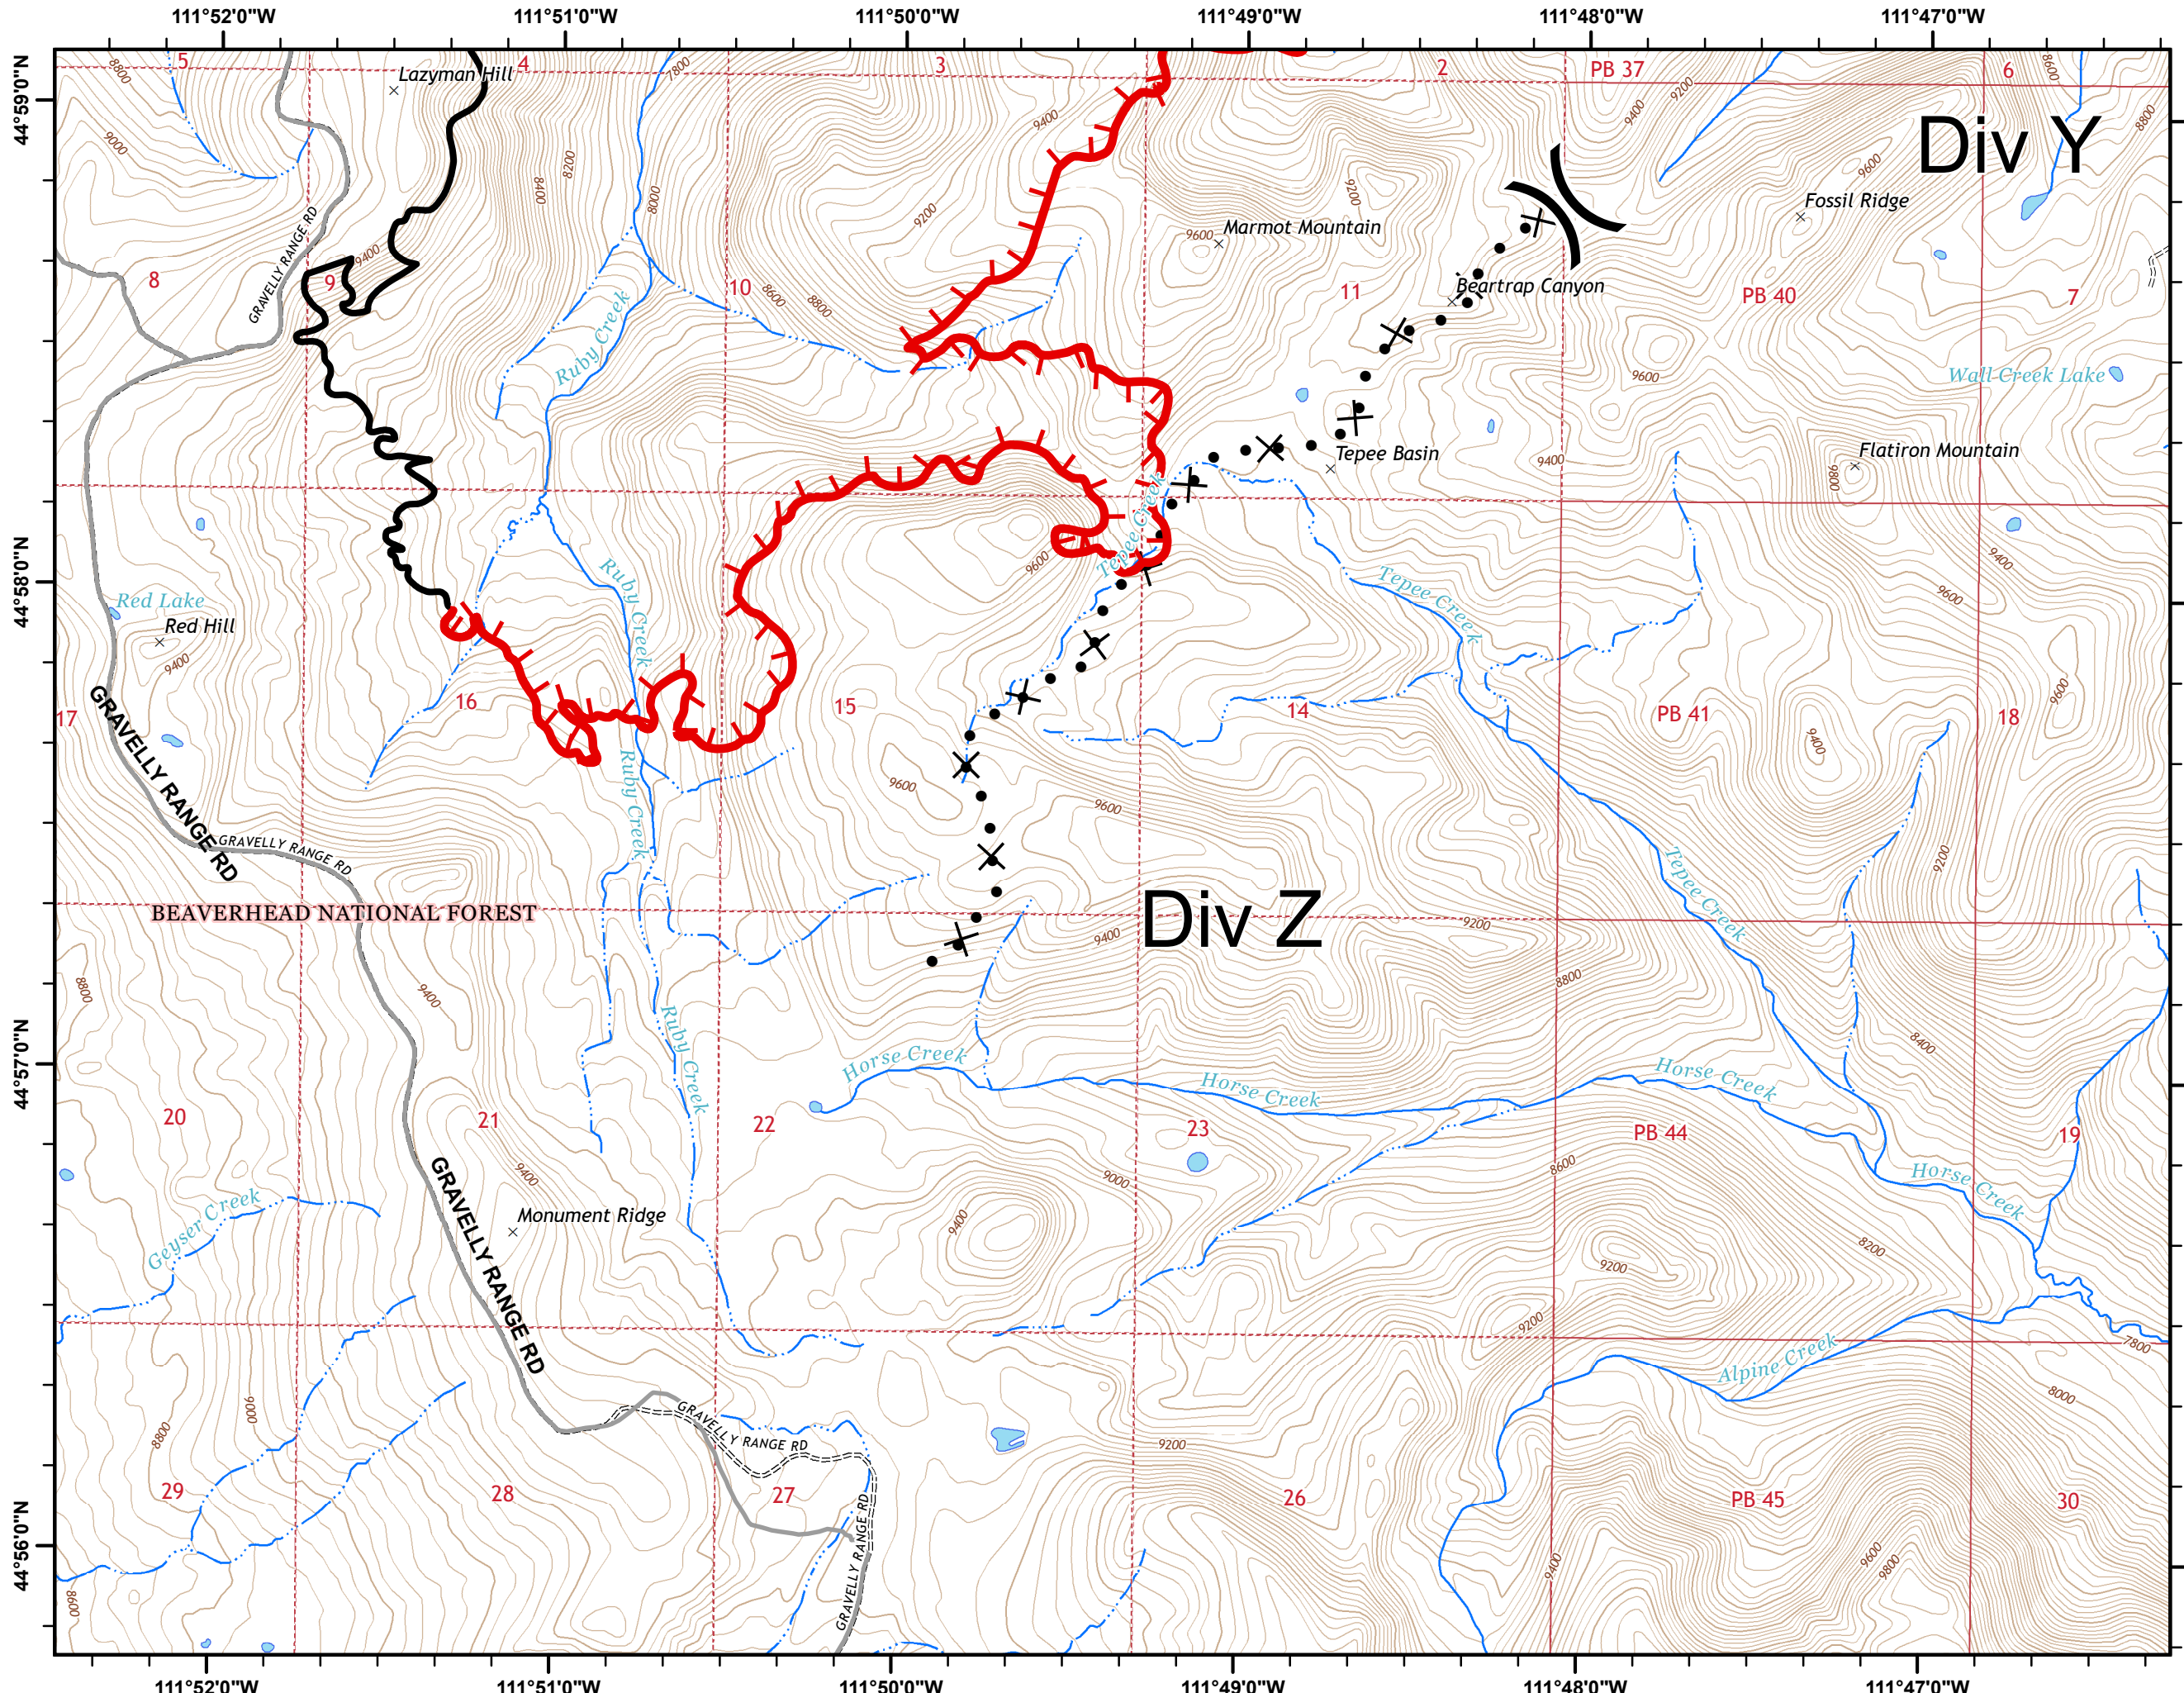

MONUMENT FIRE

Incident Action Plan Map

MT-BDF-3284
Aug 21, 2018

Page 3 of 5

- Division
- Drop Point
- Helispot
- Repeater
- Spot Fire
- Uncontrolled Fire Edge
- Completed Line
- Planned Fire Line
- Completed Doser Line
- Proposed Doser Line
- Hand Line

Map Index

QR Code