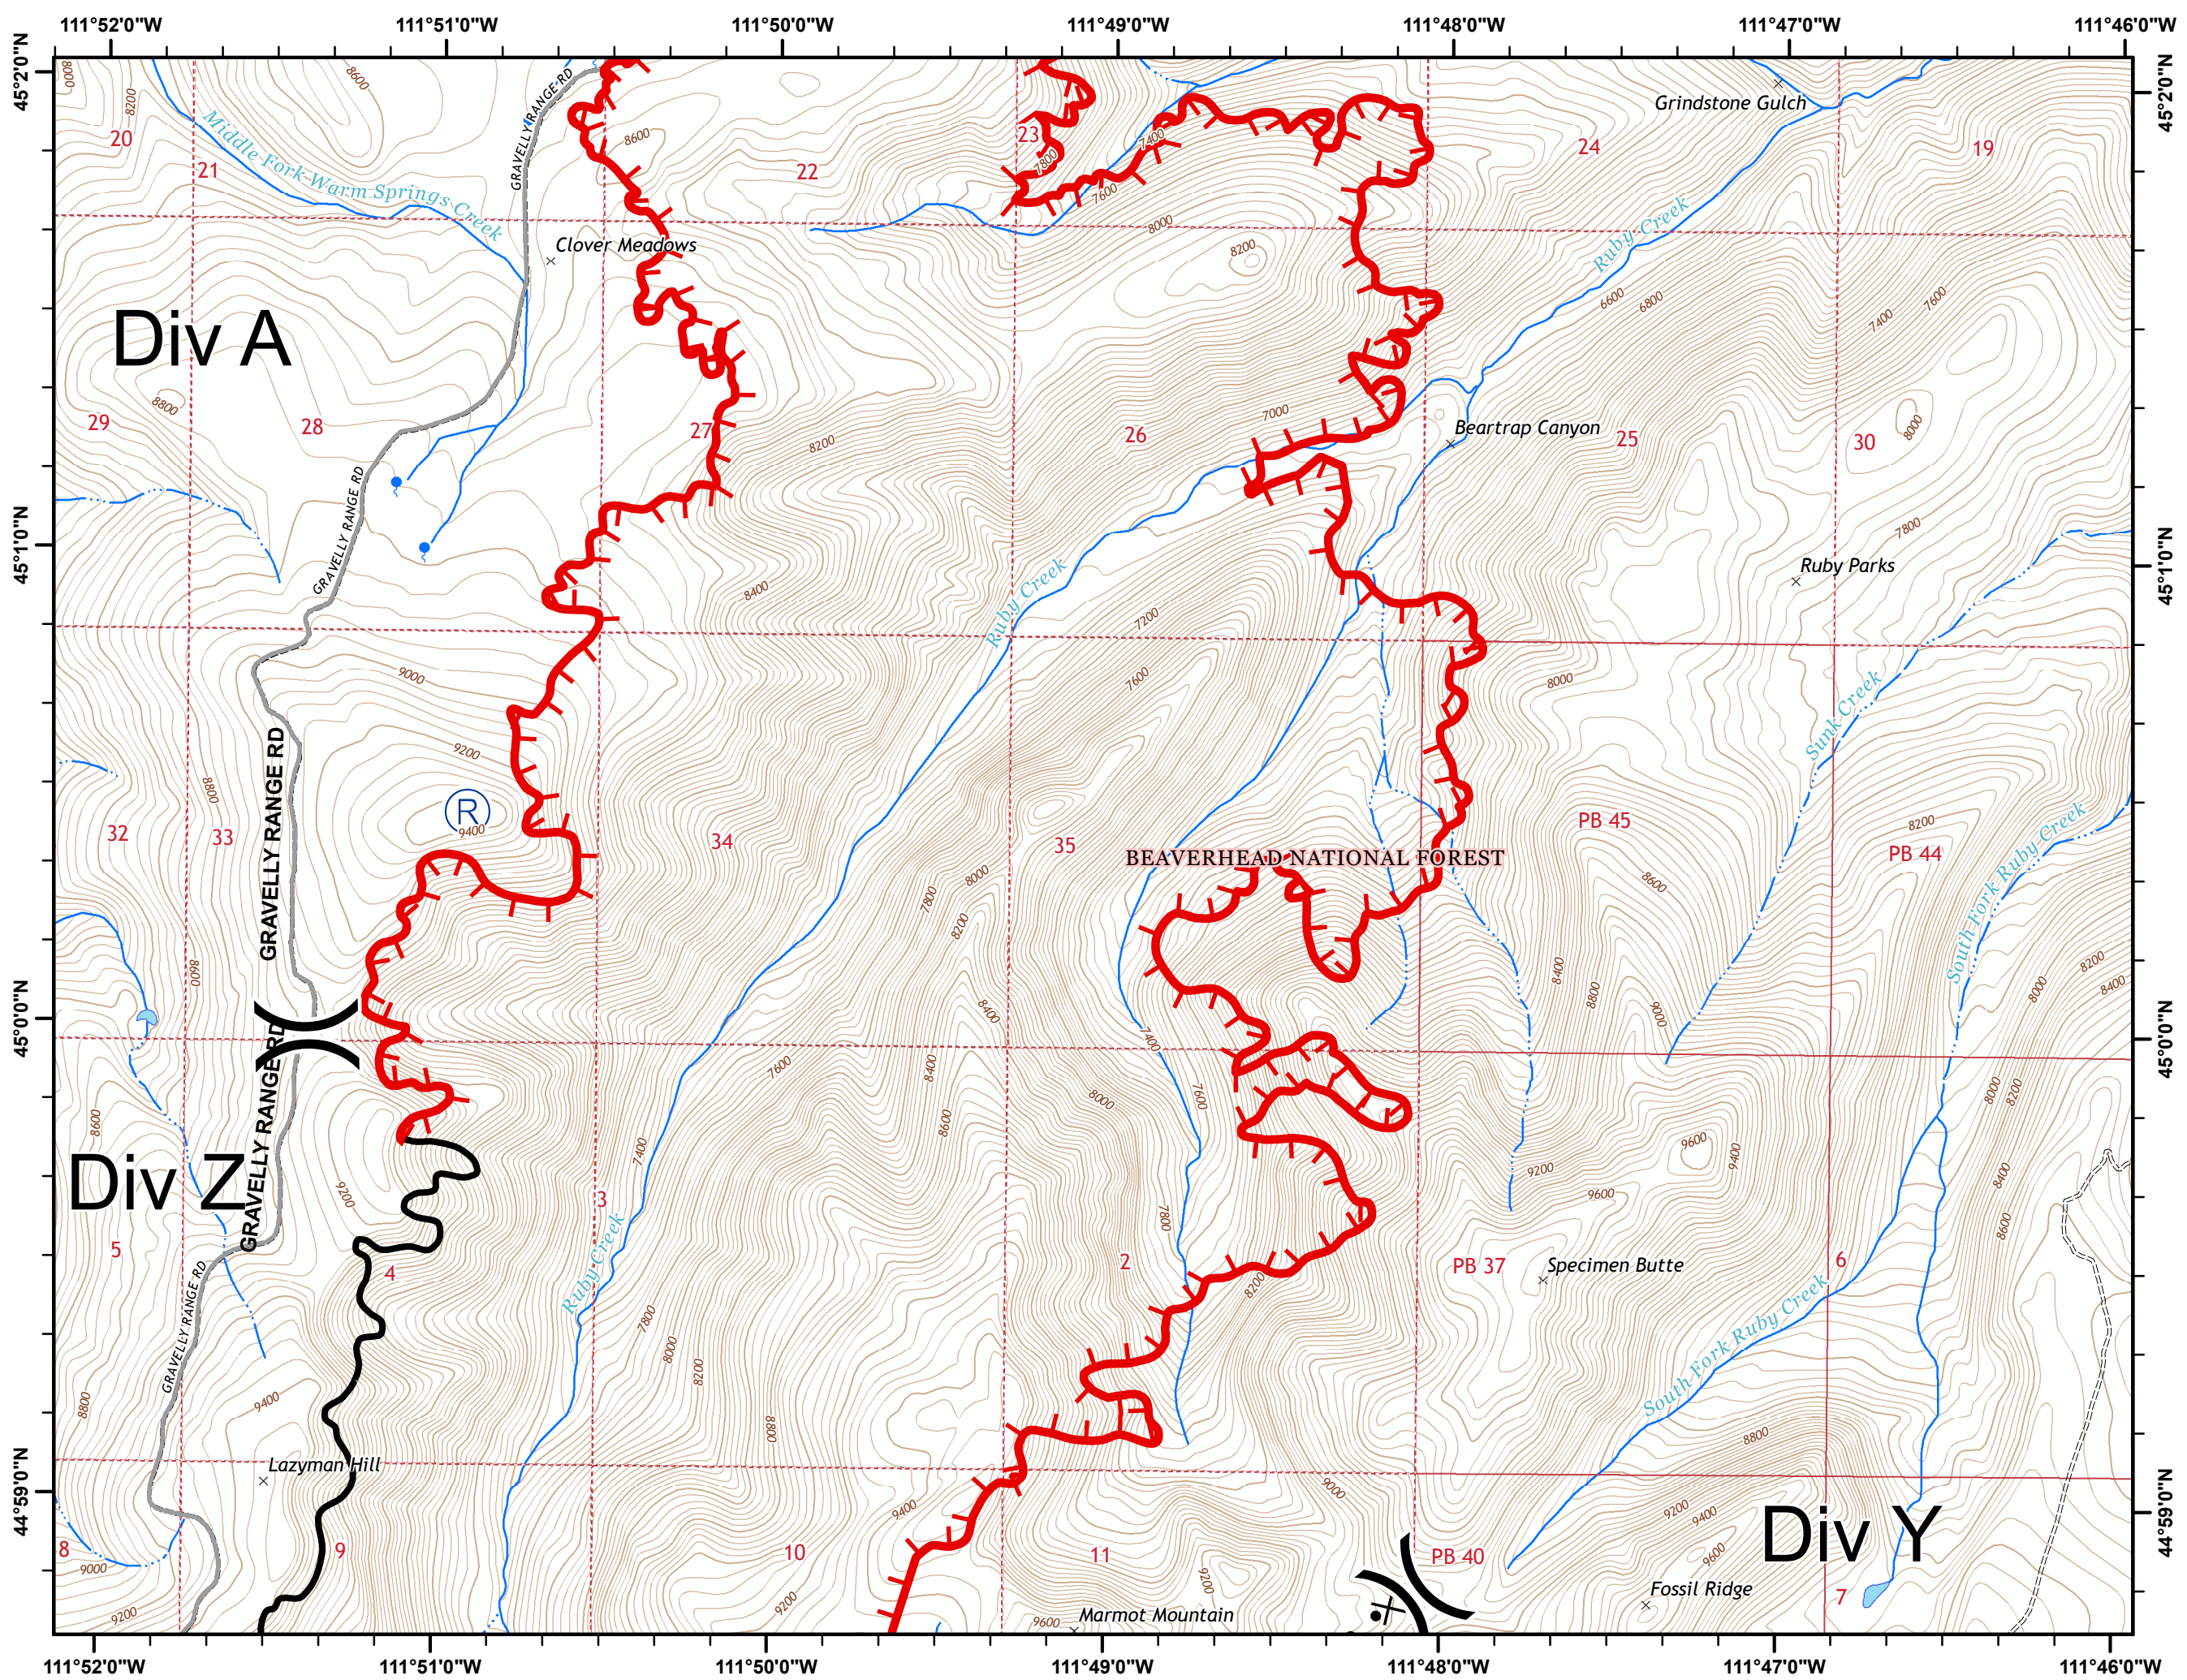

- Division
- Drop Point
- Helispot
- Repeater
- Spot Fire
- Uncontrolled Fire Edge
- Completed Line
- Planned Fire Line
- Completed Doser Line
- Proposed Doser Line
- Hand Line

## Incident Action Plan Map

MT-BDF-3284  
Aug 21, 2018

Page 2 of 5

- Division
- Drop Point
- Helispot
- Repeater
- Spot Fire
- Uncontrolled Fire Edge
- Completed Line
- Planned Fire Line
- Completed Doser Line
- Proposed Doser Line
- Hand Line