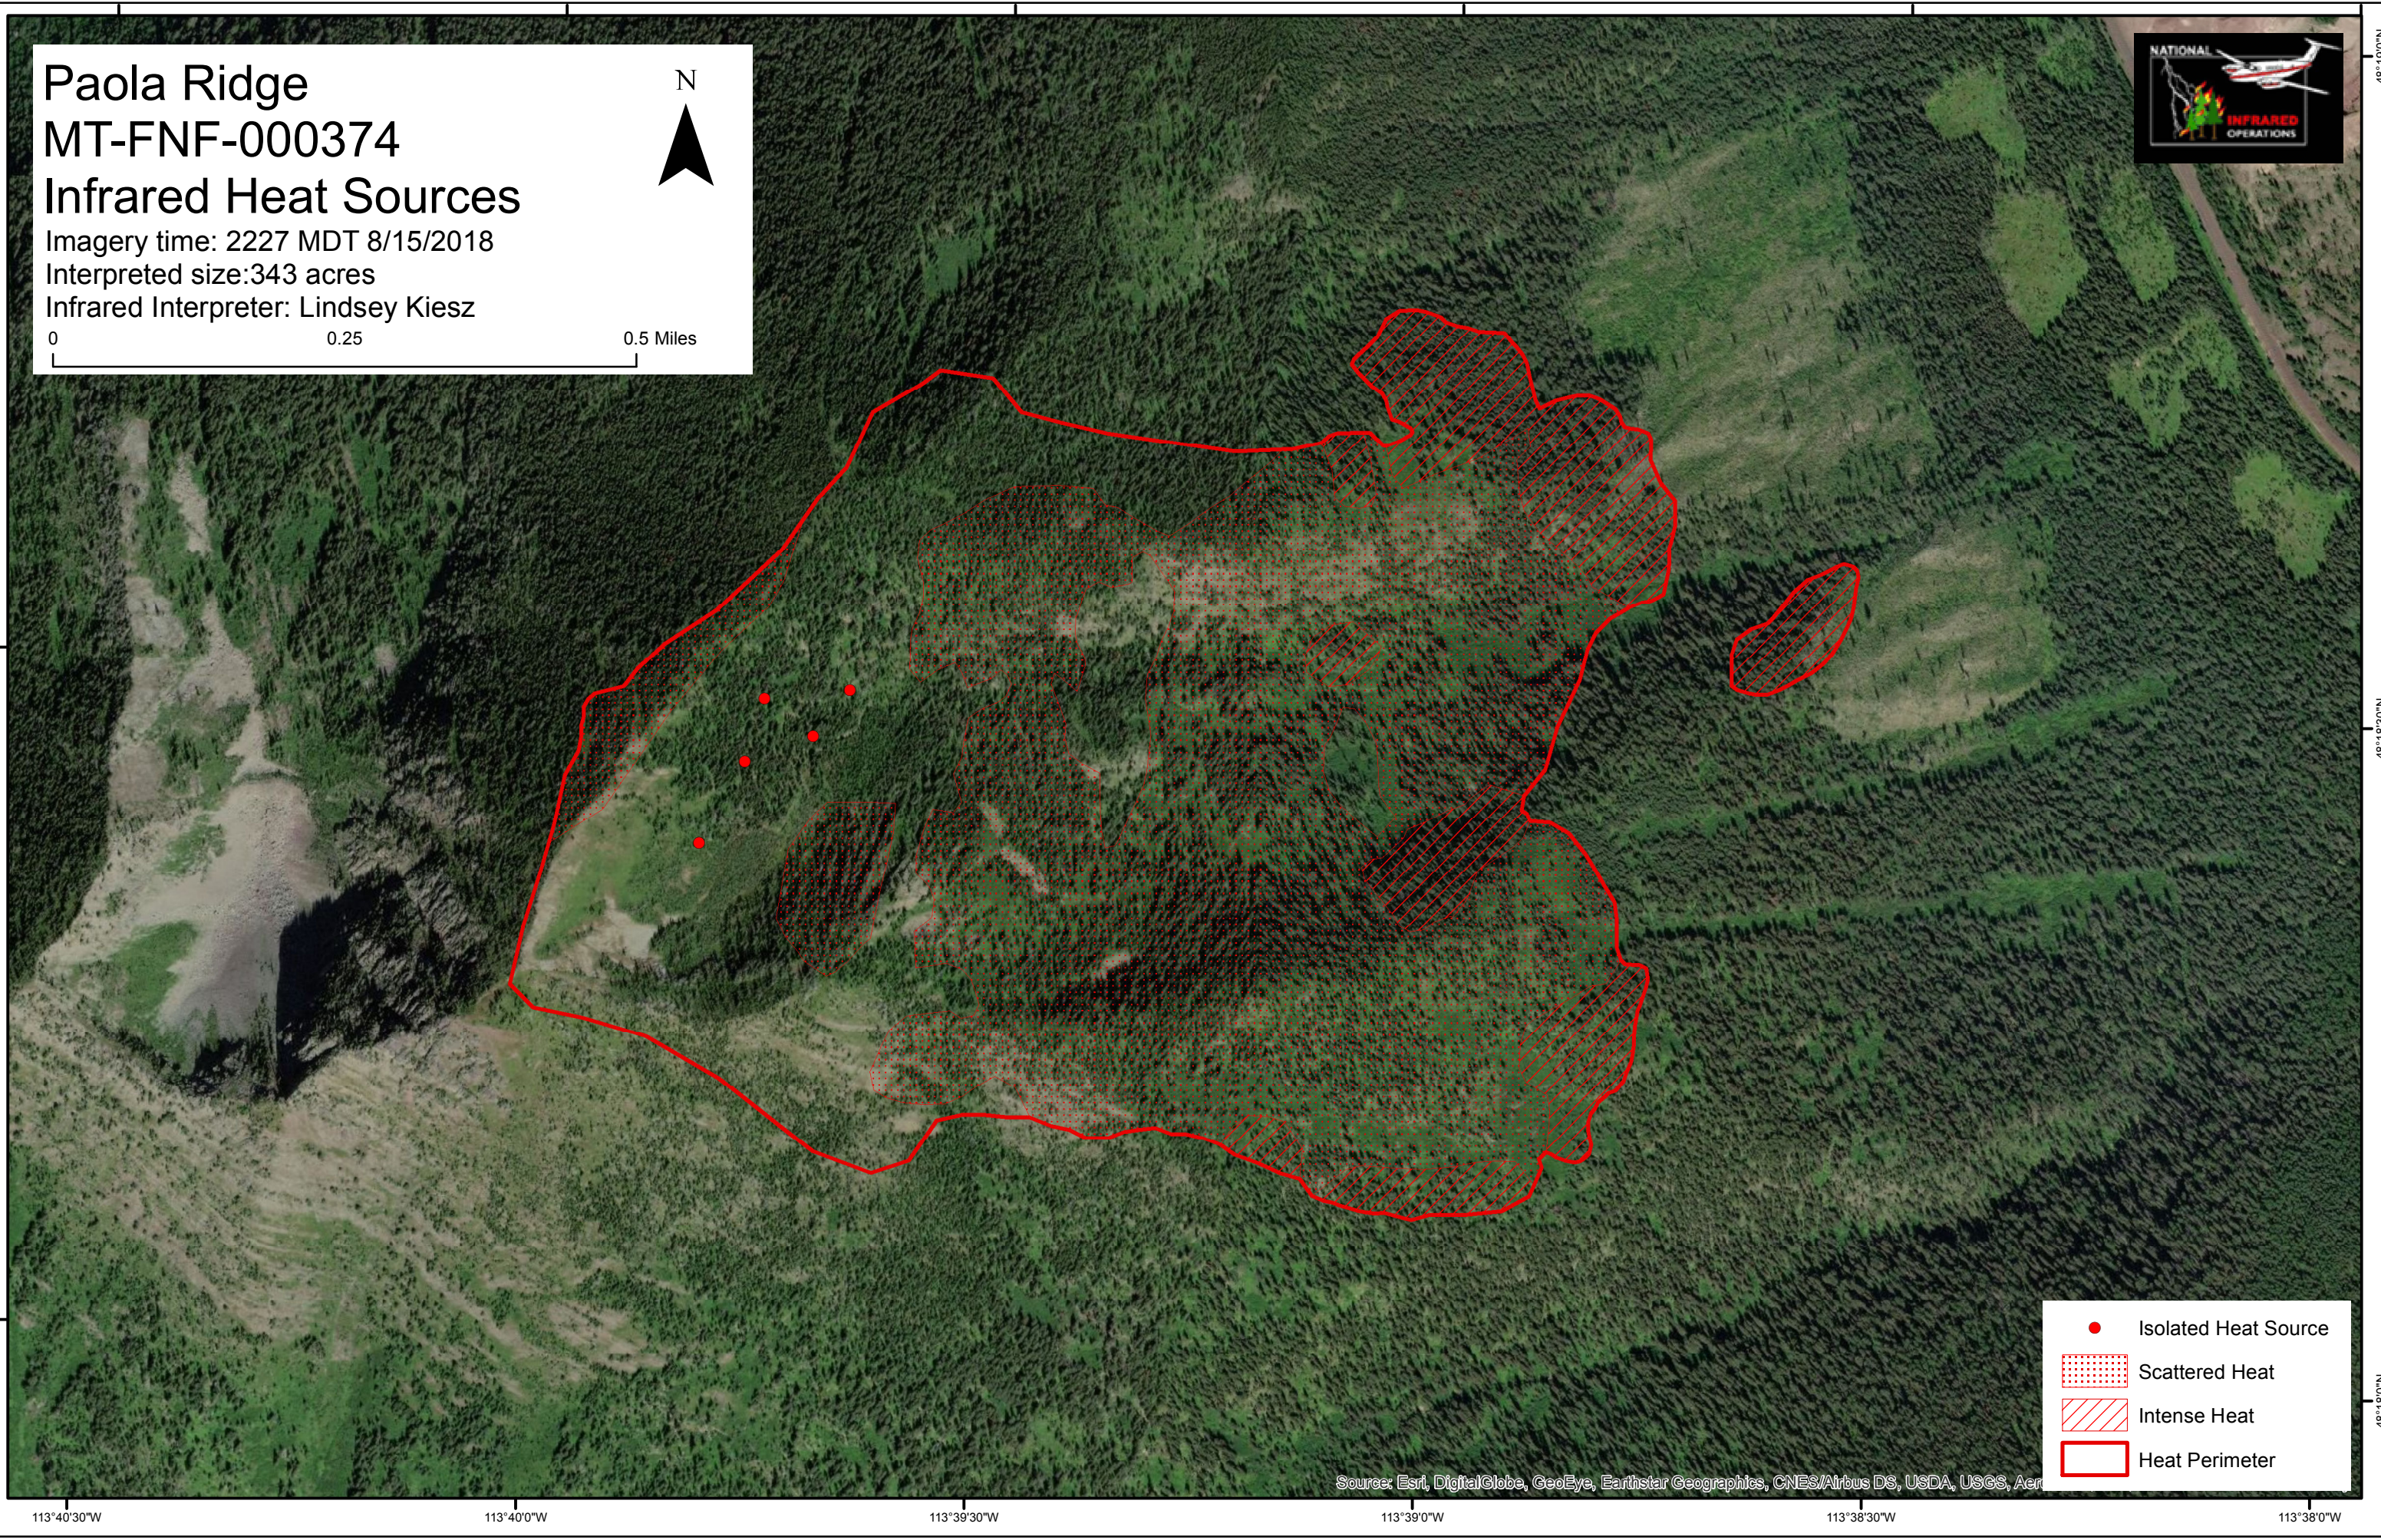

# Paola Ridge MT-FNF-000374 Infrared Heat Sources

Imagery time: 2227 MDT 8/15/2018  
Interpreted size: 343 acres  
Infrared Interpreter: Lindsey Kiesz

- Isolated Heat Source
- ▨ Scattered Heat
- ▧ Intense Heat
- ▭ Heat Perimeter

Source: Esri, DigitalGlobe, GeoEye, Earthstar Geographics, CNES/Airbus DS, USDA, USGS, Aero

113°40'30"W 113°40'0"W 113°39'30"W 113°39'0"W 113°38'30"W 113°38'0"W 48°18'0"N 48°18'30"N 48°19'0"N