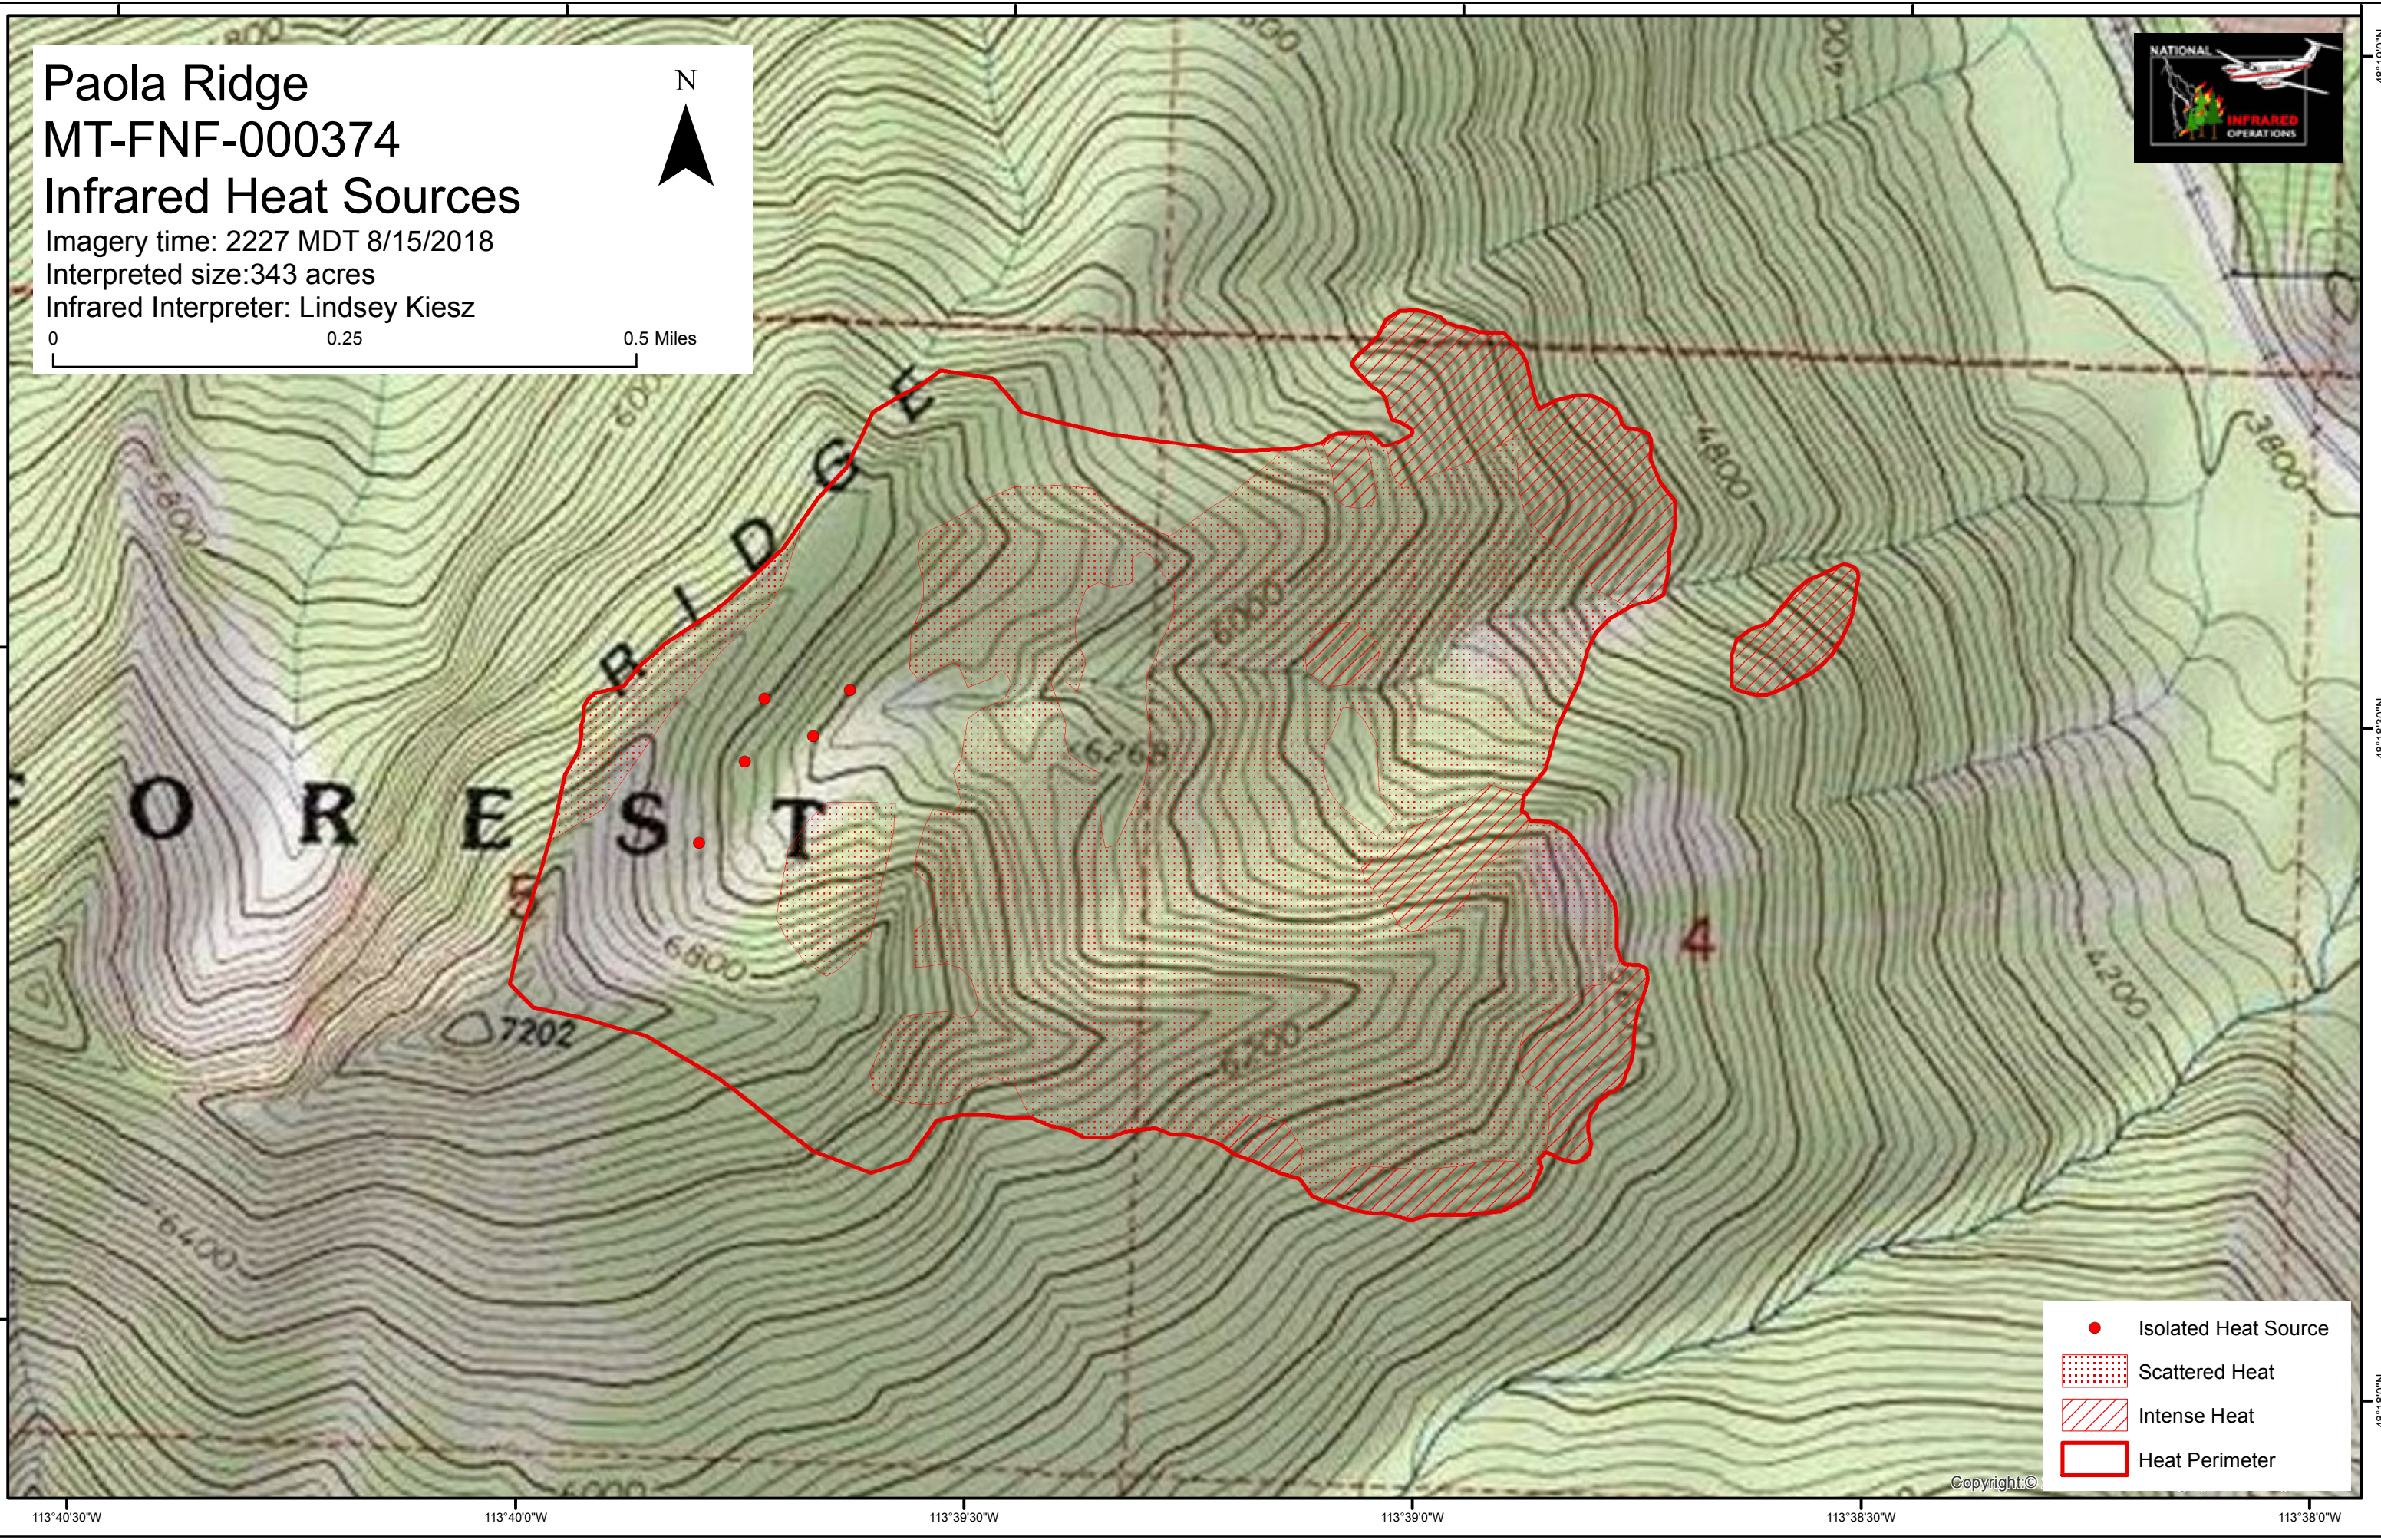

Paola Ridge MT-FNF-000374 Infrared Heat Sources

Imagery time: 2227 MDT 8/15/2018
Interpreted size: 343 acres
Infrared Interpreter: Lindsey Kiesz

- Isolated Heat Source
- ▨ Scattered Heat
- ▩ Intense Heat
- ▭ Heat Perimeter

113°40'30"W 113°40'0"W 113°39'30"W 113°39'0"W 113°38'30"W 113°38'0"W

48°18'0"N 48°18'30"N 48°19'0"N

Copyright ©