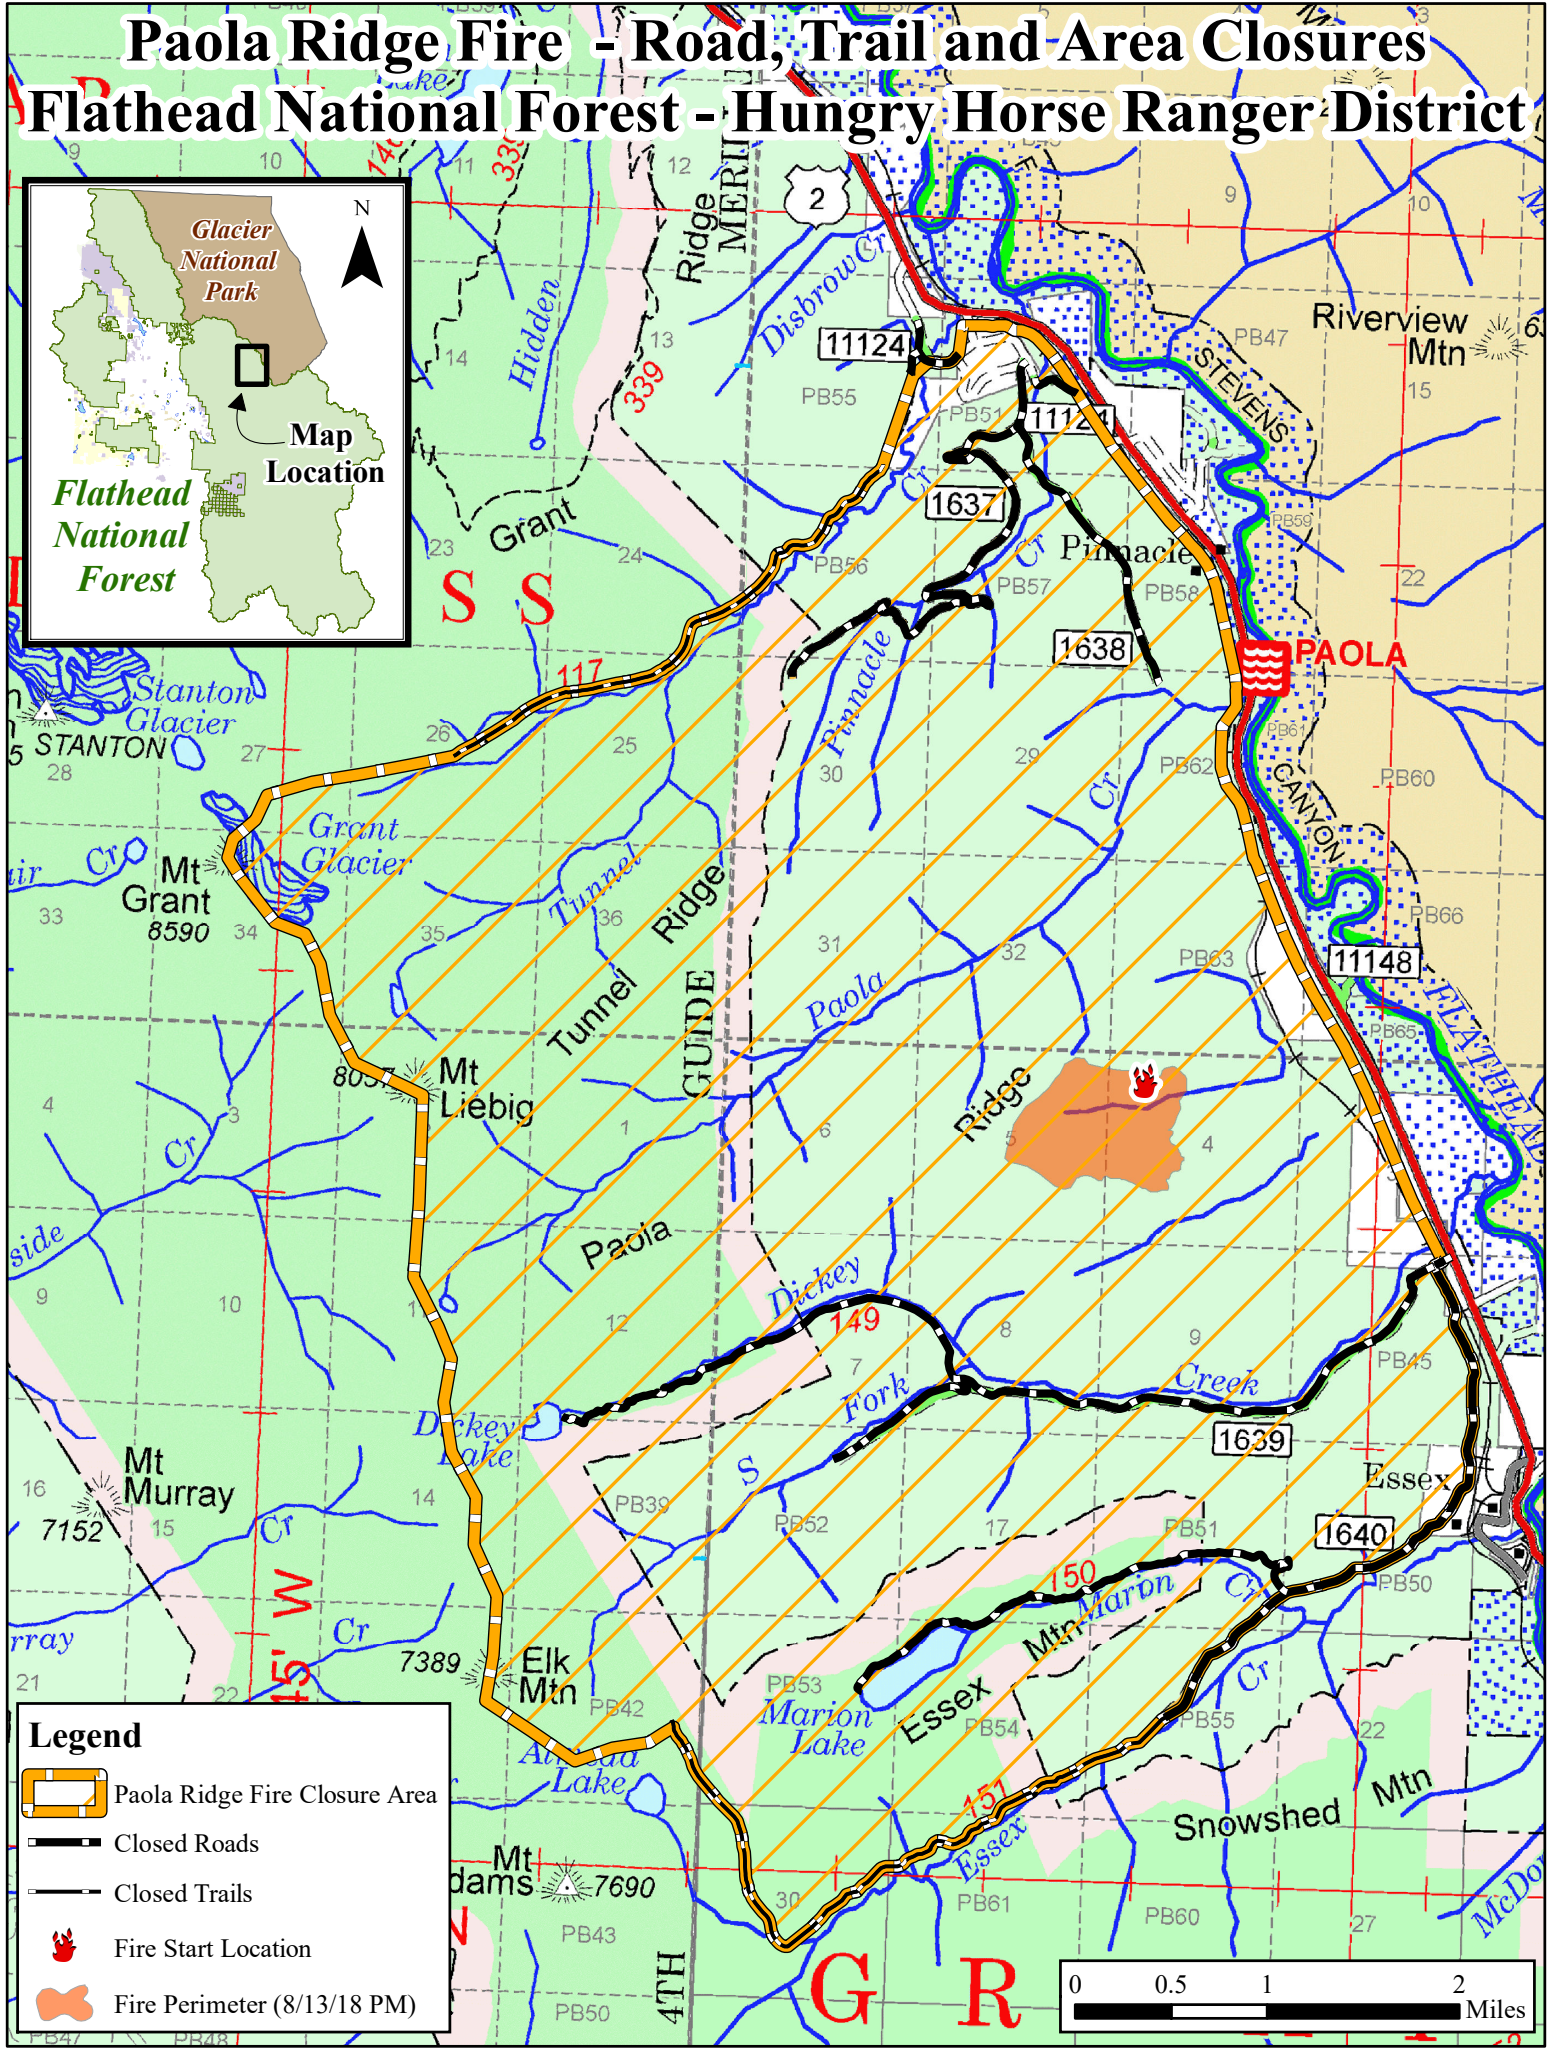

# Paola Ridge Fire - Road, Trail and Area Closures

## Flathead National Forest - Hungry Horse Ranger District

**Legend**

- Paola Ridge Fire Closure Area
- Closed Roads
- Closed Trails
- Fire Start Location
- Fire Perimeter (8/13/18 PM)