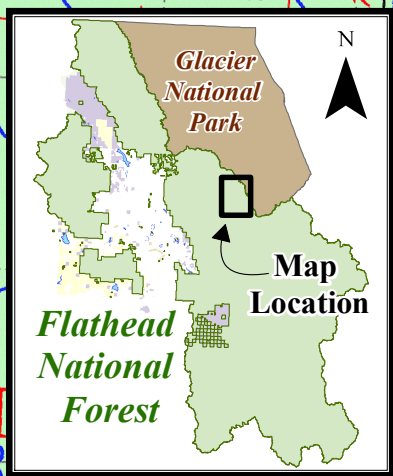

# Paola Ridge Fire - Road, Trail and Area Closures

## Flathead National Forest - Hungry Horse Ranger District

**Legend**

- Paola Ridge Fire Closure Area
- Closed Roads
- Closed Trails
- Fire Start Location
- Fire Perimeter (8/13/18 PM)