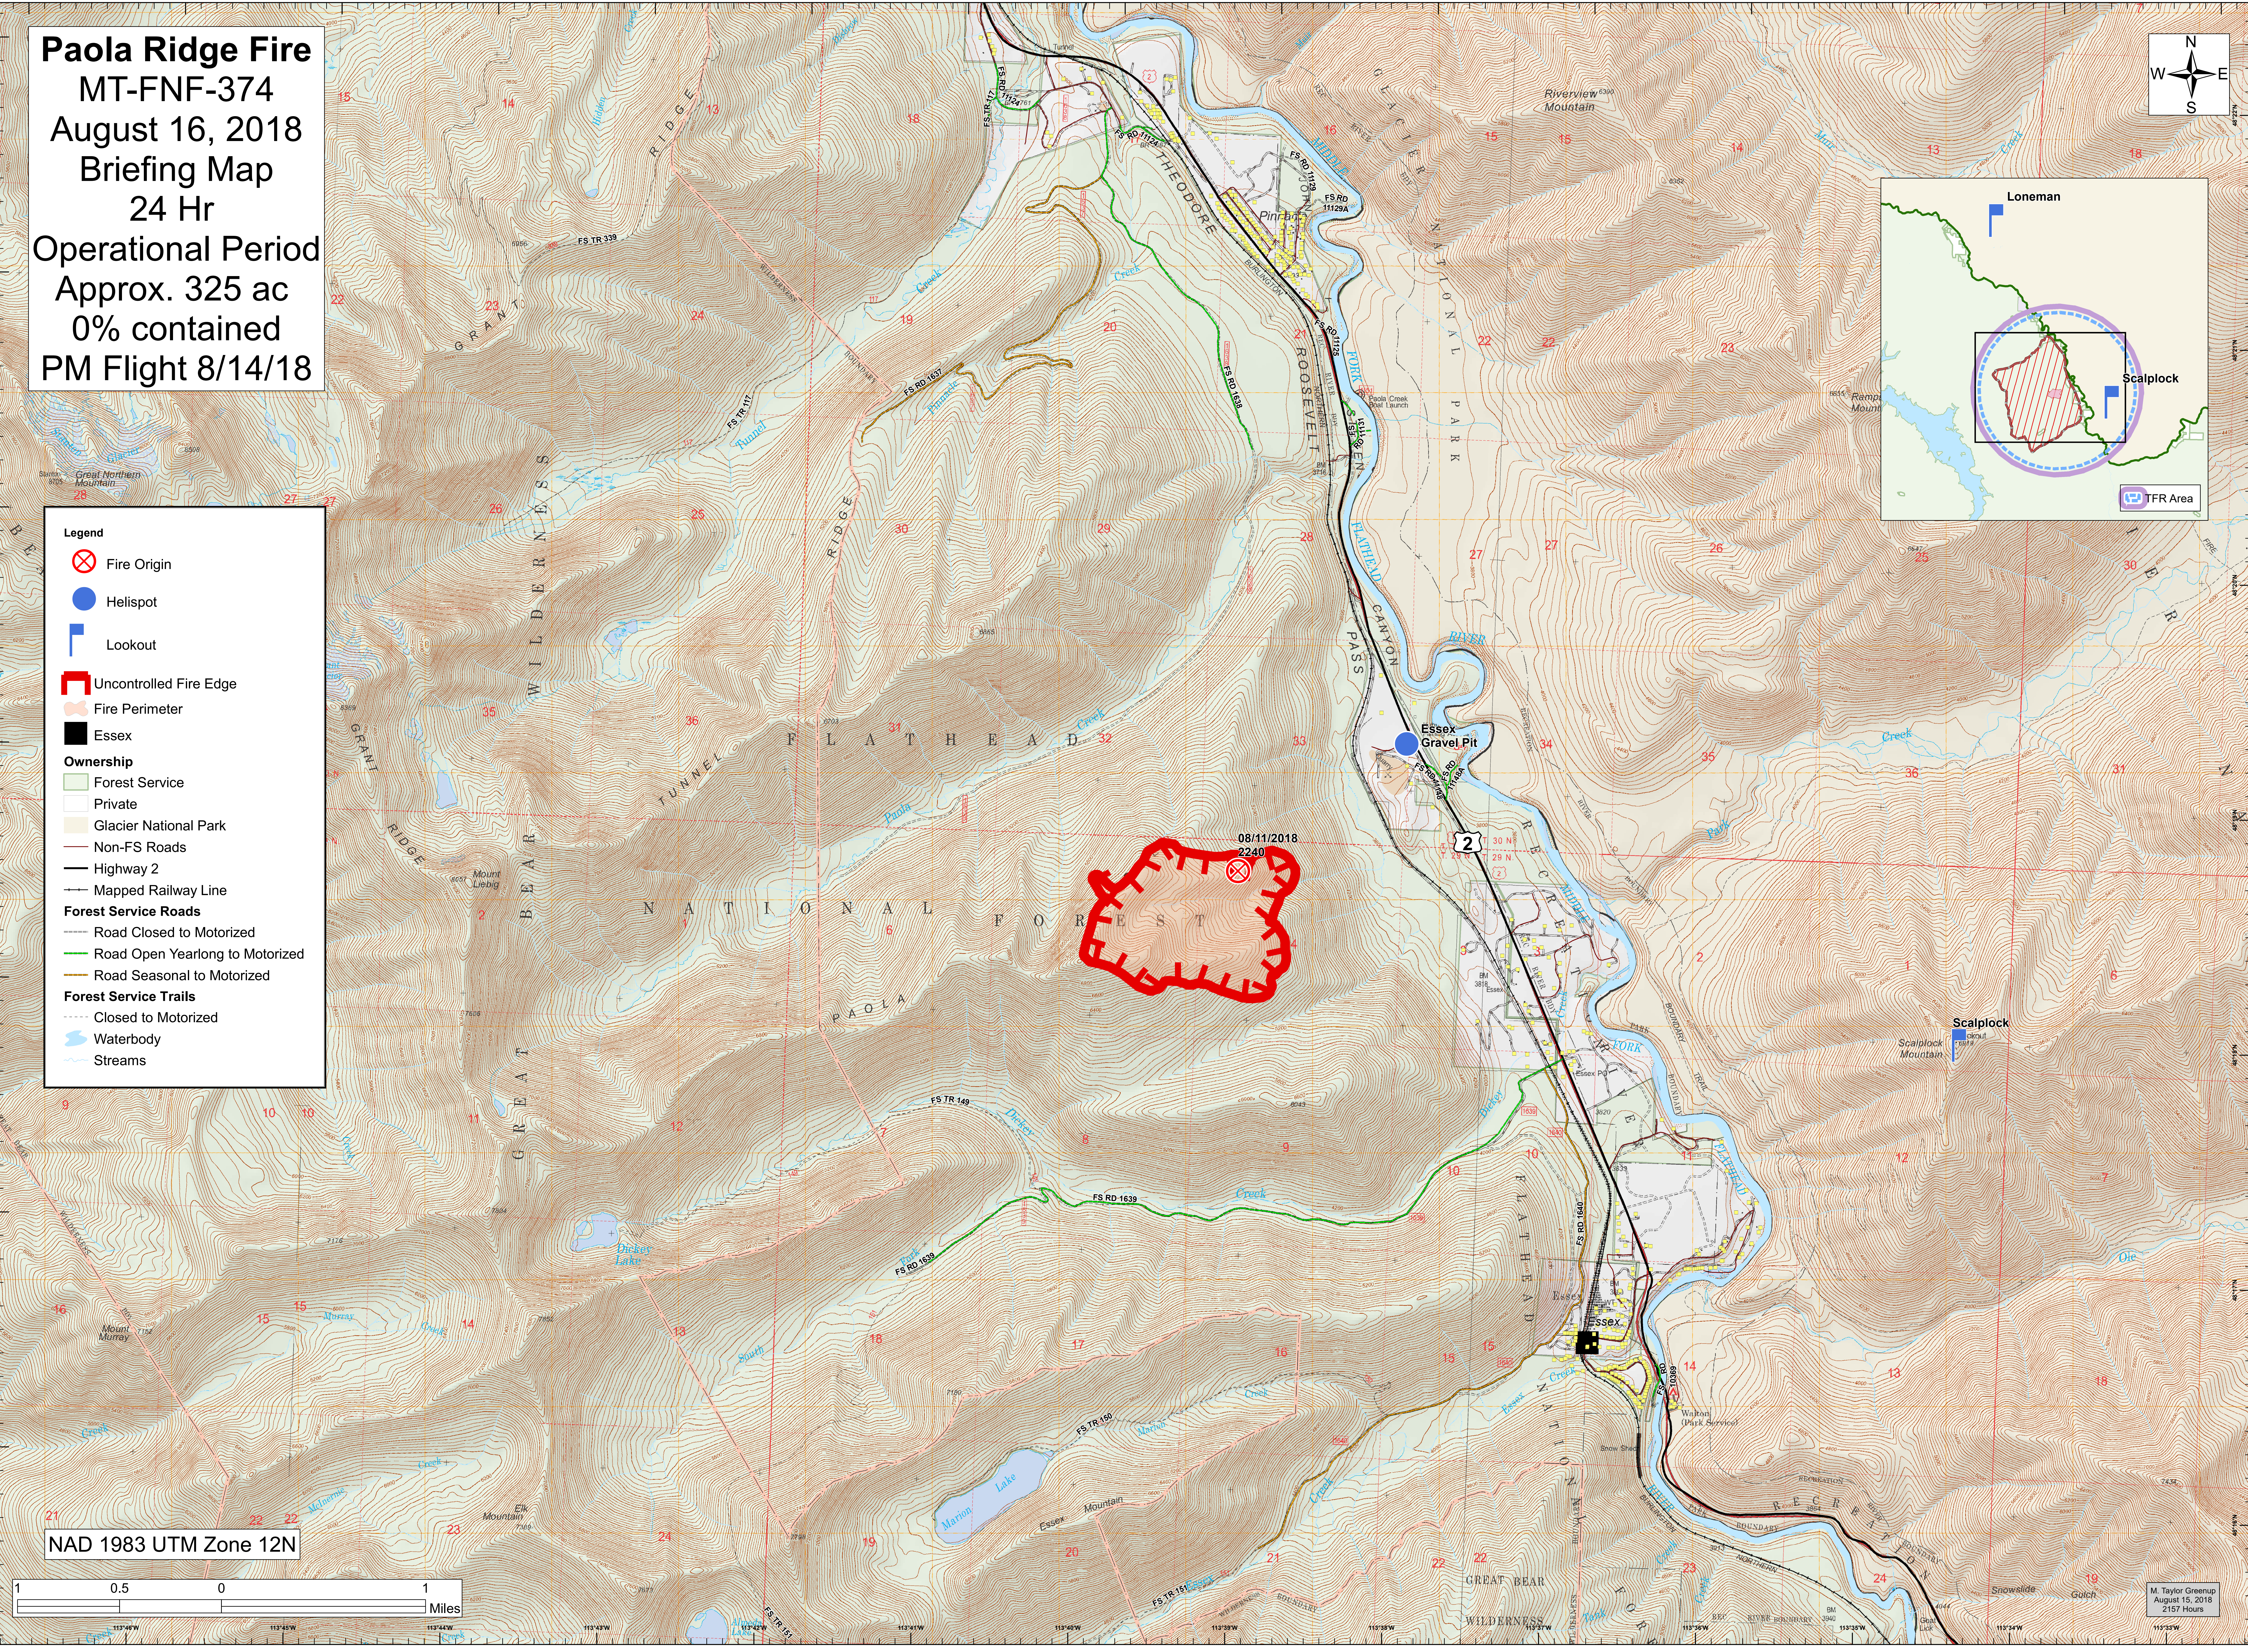

Paola Ridge Fire
 MT-FNF-374
 August 16, 2018
 Briefing Map
 24 Hr
 Operational Period
 Approx. 325 ac
 0% contained
 PM Flight 8/14/18

- Legend**
- Fire Origin
 - Helispot
 - Lookout
 - Uncontrolled Fire Edge
 - Fire Perimeter
 - Essex
- Ownership**
- Forest Service
 - Private
 - Glacier National Park
 - Non-FS Roads
 - Highway 2
 - Mapped Railway Line
- Forest Service Roads**
- Road Closed to Motorized
 - Road Open Yearlong to Motorized
 - Road Seasonal to Motorized
- Forest Service Trails**
- Closed to Motorized
 - Waterbody
 - Streams

NAD 1983 UTM Zone 12N

M. Taylor Greenup
 August 15, 2018
 2157 Hours