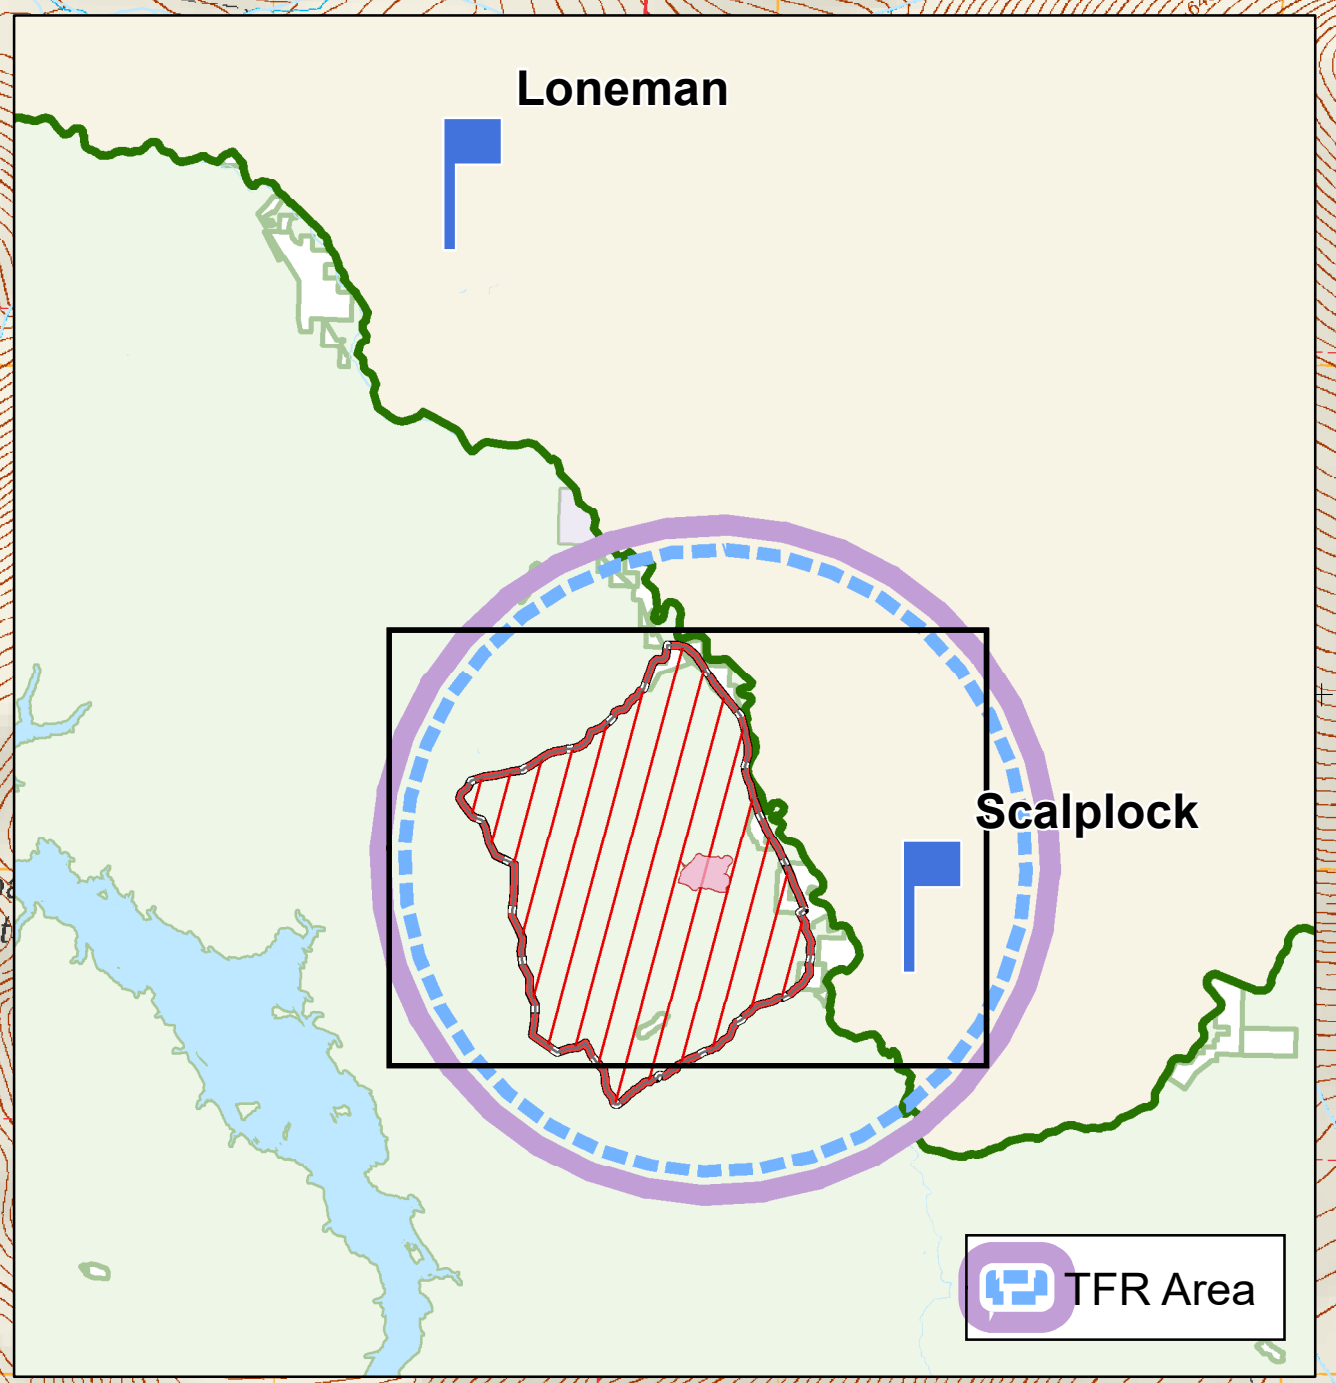

Paola Ridge Fire
 MT-FNF-374
 August 16, 2018
 Briefing Map
 24 Hr
 Operational Period
 Approx. 325 ac
 0% contained
 PM Flight 8/14/18

- Legend**
- Fire Origin
 - Helispot
 - Lookout
 - Uncontrolled Fire Edge
 - Fire Perimeter
 - Essex
- Ownership**
- Forest Service
 - Private
 - Glacier National Park
 - Non-FS Roads
 - Highway 2
 - Mapped Railway Line
- Forest Service Roads**
- Road Closed to Motorized
 - Road Open Yearlong to Motorized
 - Road Seasonal to Motorized
- Forest Service Trails**
- Closed to Motorized
 - Waterbody
 - Streams

NAD 1983 UTM Zone 12N

M. Taylor Greenup
 August 15, 2018
 2157 Hours