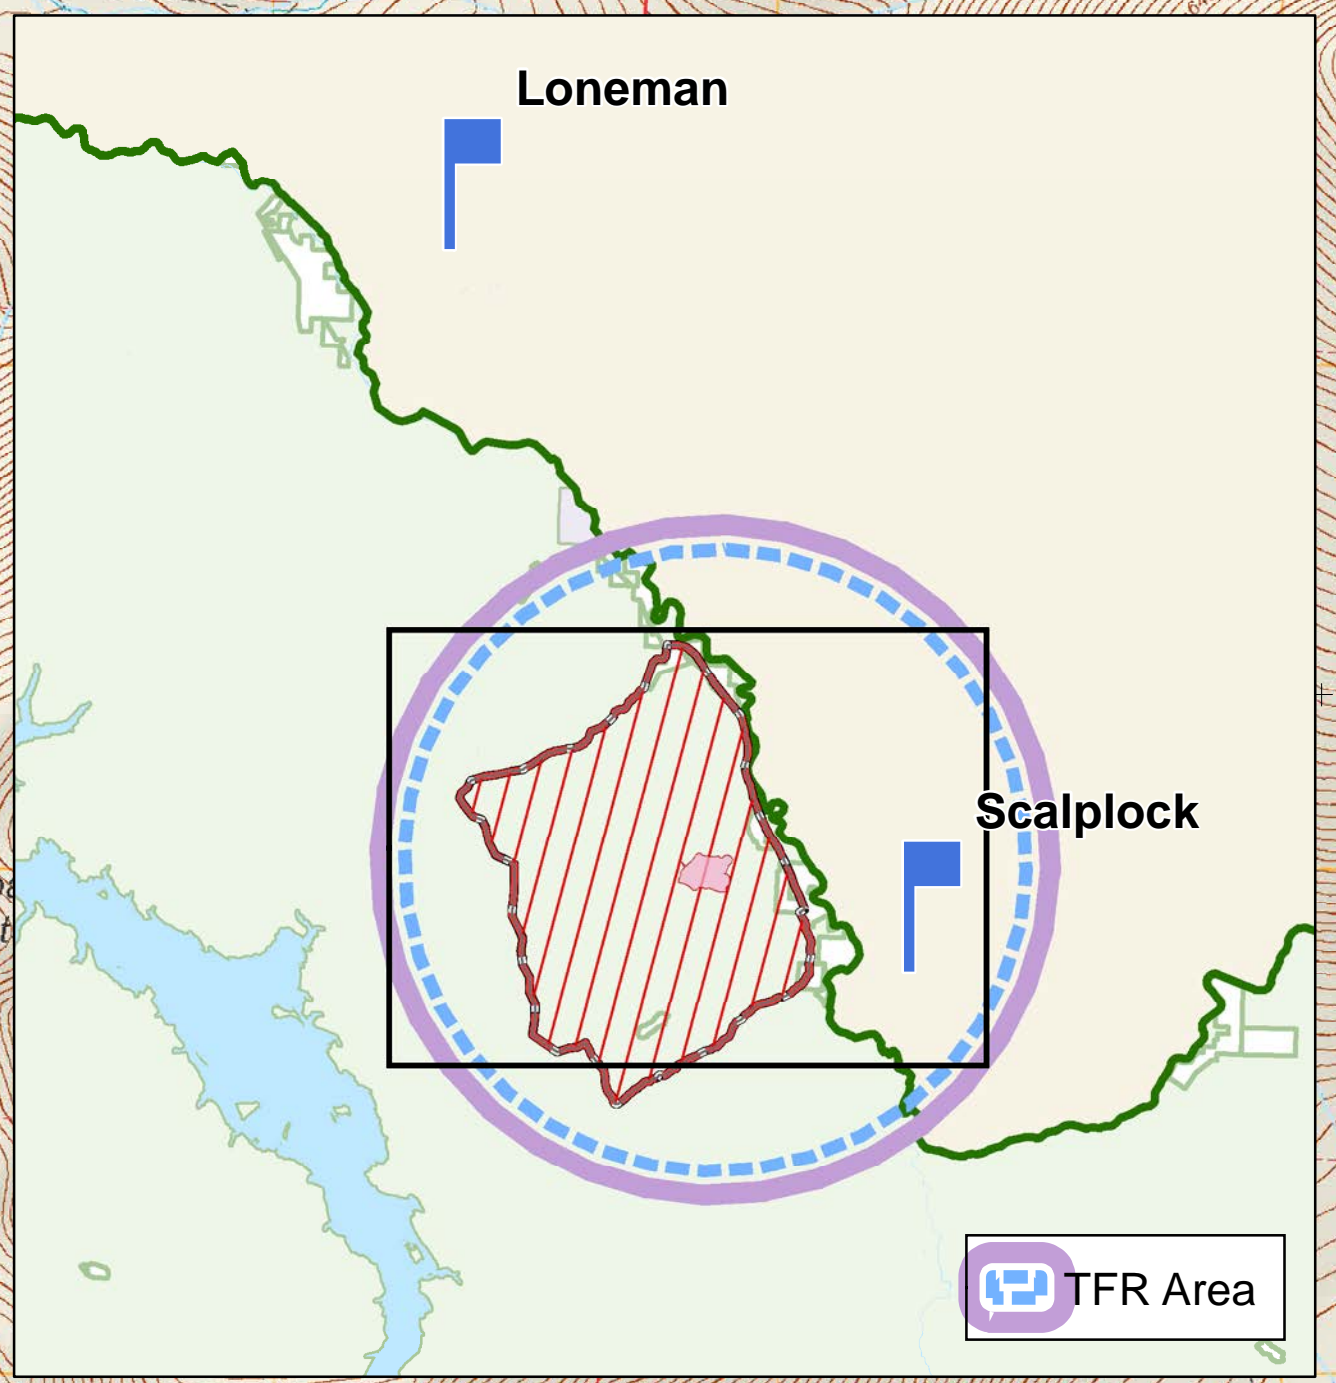

**Paola Ridge Fire**  
 MT-FNF-374  
 August 16, 2018  
 Briefing Map  
 24 Hr  
 Operational Period  
 Approx. 325 ac  
 0% contained  
 PM Flight 8/14/18

- Legend**
- Fire Origin
  - Helispot
  - Lookout
  - Uncontrolled Fire Edge
  - Fire Perimeter
  - Essex
- Ownership**
- Forest Service
  - Private
  - Glacier National Park
  - Non-FS Roads
  - Highway 2
  - Mapped Railway Line
- Forest Service Roads**
- Road Closed to Motorized
  - Road Open Yearlong to Motorized
  - Road Seasonal to Motorized
- Forest Service Trails**
- Closed to Motorized
- Waterbody**
- Waterbody
  - Streams

NAD 1983 UTM Zone 12N

M. Taylor Greenup  
 August 15, 2018  
 2157 Hours