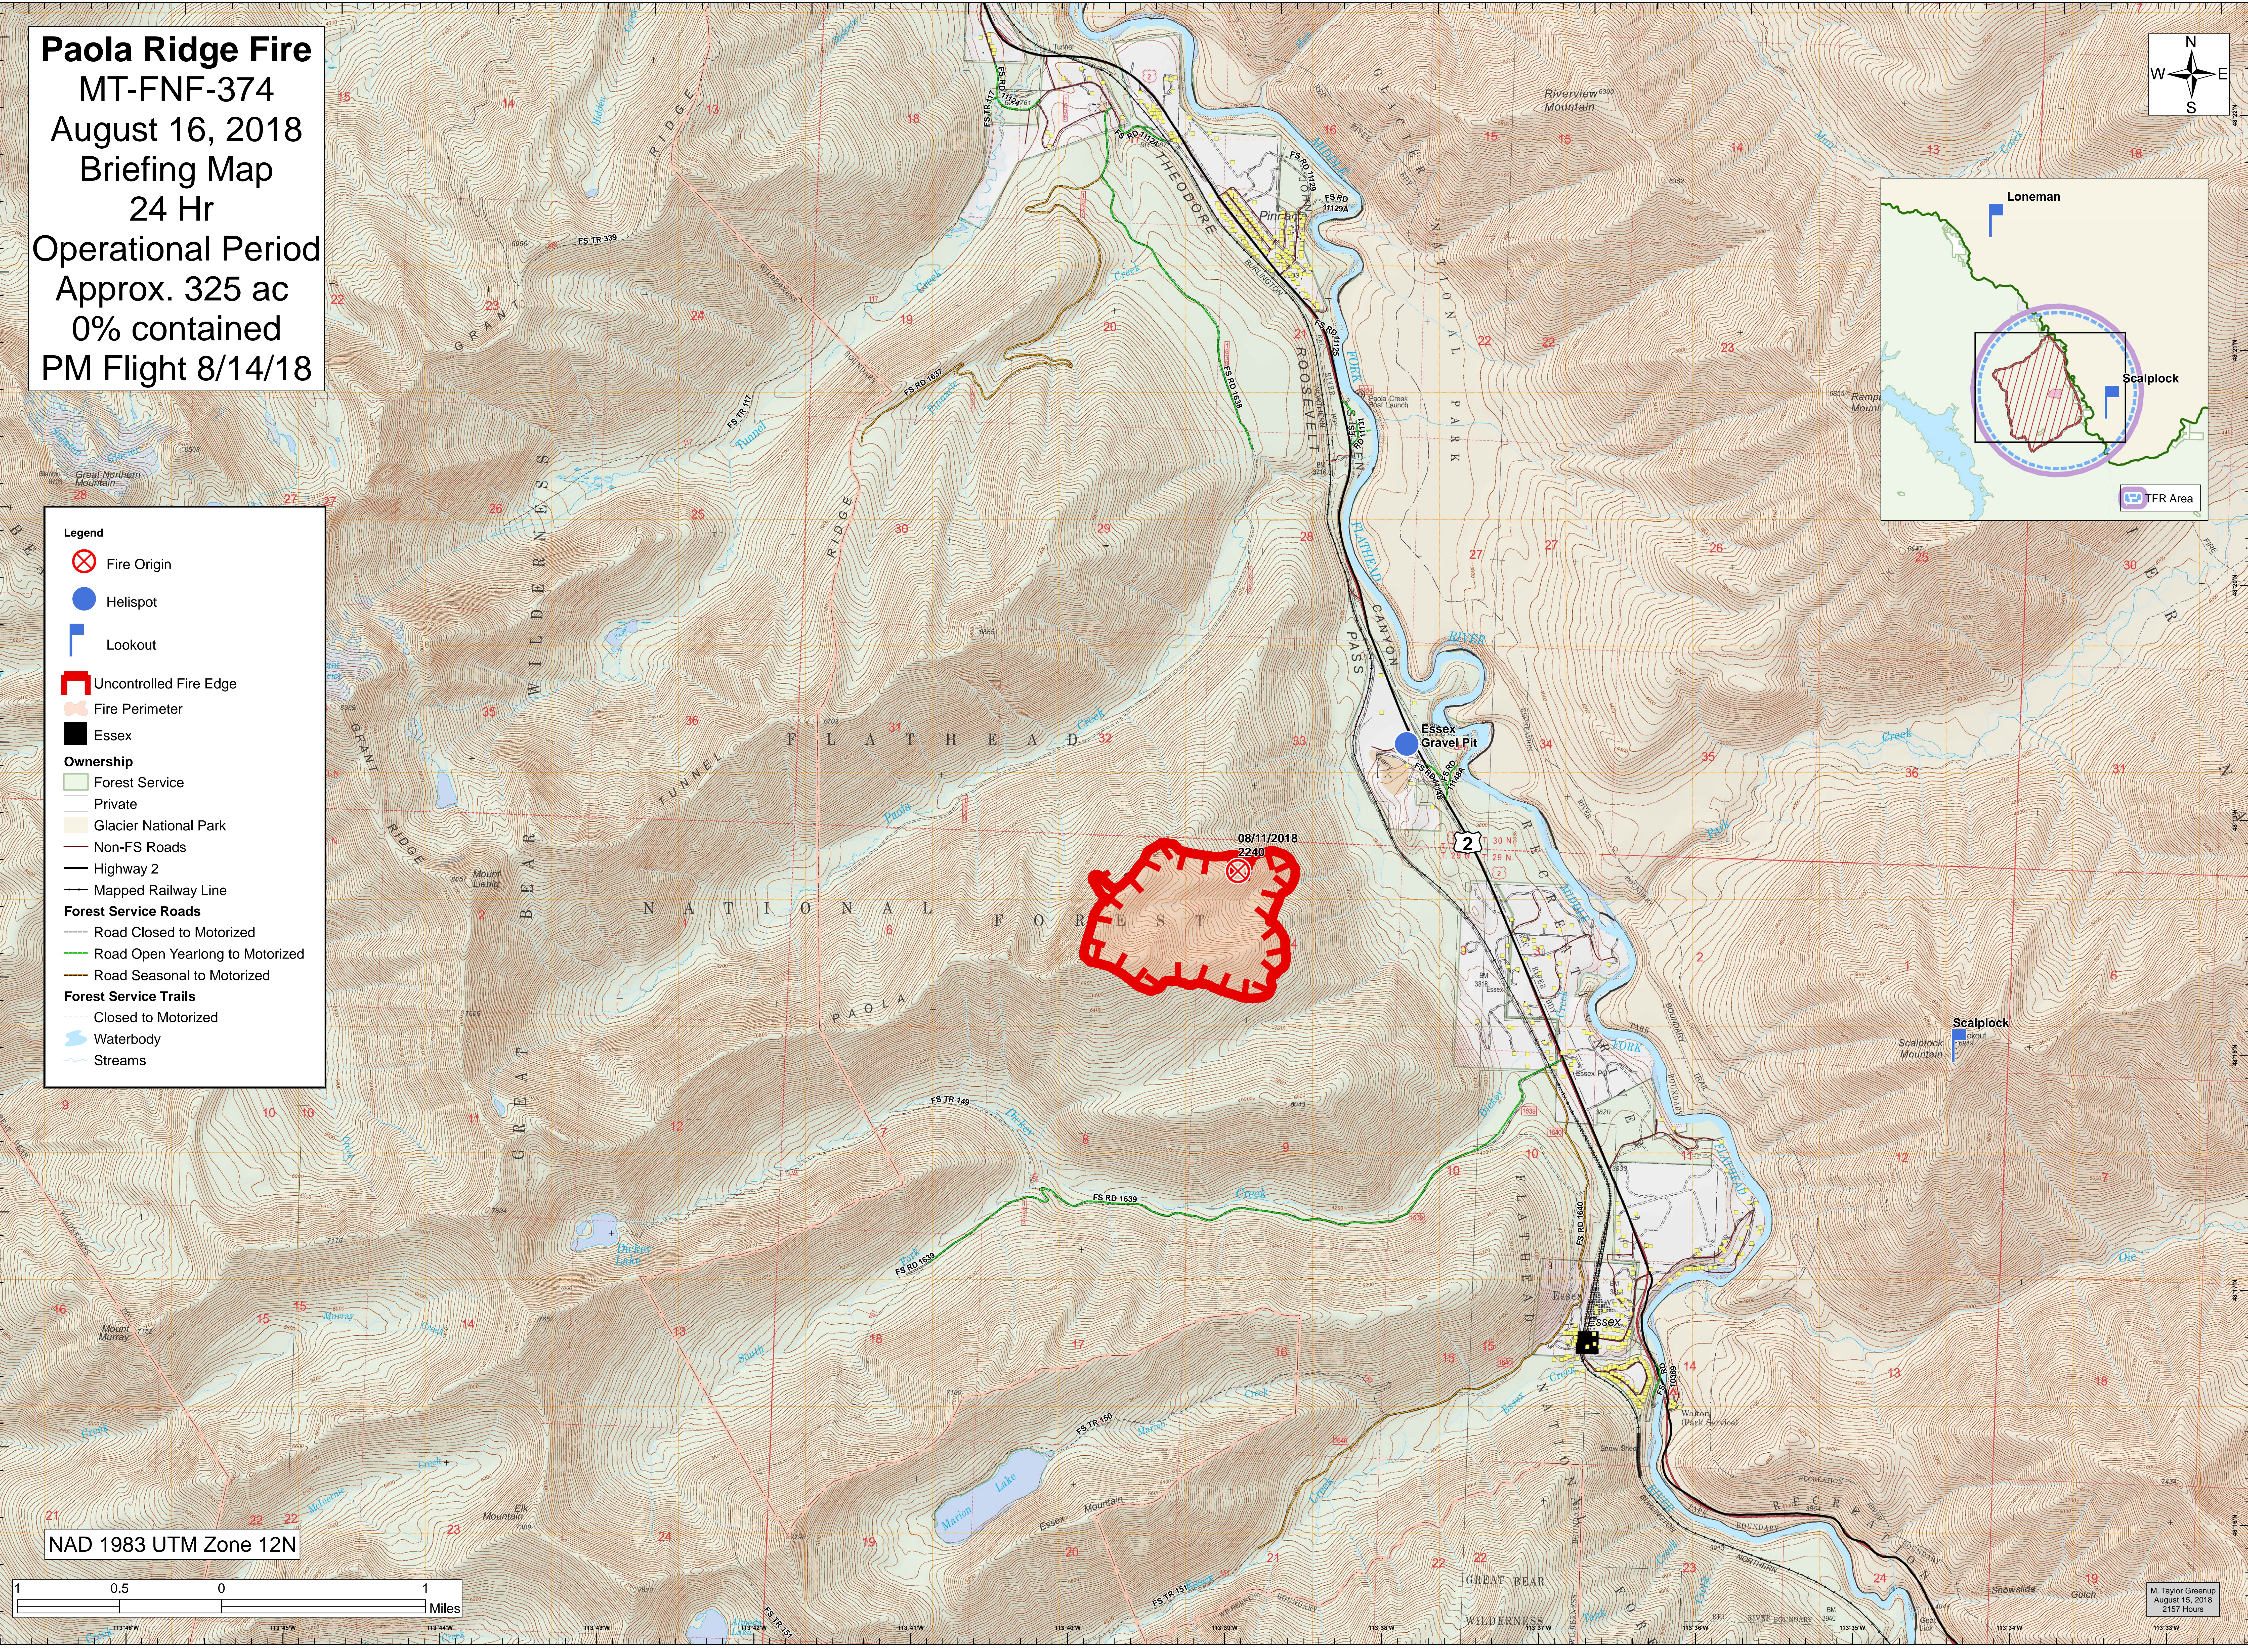

**Paola Ridge Fire**  
 MT-FNF-374  
 August 16, 2018  
 Briefing Map  
 24 Hr  
 Operational Period  
 Approx. 325 ac  
 0% contained  
 PM Flight 8/14/18

- Legend**
- Fire Origin
  - Helispot
  - Lookout
  - Uncontrolled Fire Edge
  - Fire Perimeter
  - Essex
- Ownership**
- Forest Service
  - Private
  - Glacier National Park
  - Non-FS Roads
  - Highway 2
  - Mapped Railway Line
- Forest Service Roads**
- Road Closed to Motorized
  - Road Open Yearlong to Motorized
  - Road Seasonal to Motorized
- Forest Service Trails**
- Closed to Motorized
- Waterbody**
- Waterbody
  - Streams

NAD 1983 UTM Zone 12N

M. Taylor Greenup  
 August 15, 2018  
 2157 Hours