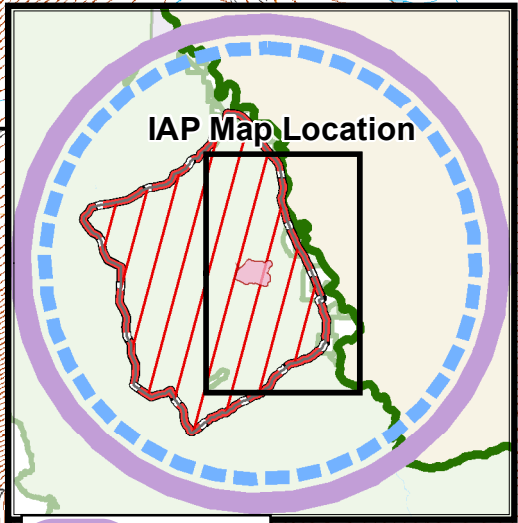

Paola Ridge Fire
MT-FNF-374
August 16, 2018
IAP Map
24r HR

Mixed Methods 325 ac
 Obs Flight 8/14/2018 1700
 NAD 1983 UTM Zone 12N

Legend

- Mapped Structures
- ⊗ Fire Origin
- Helispot
- ┌┐┌ Uncontrolled Fire Edge
- Wildfire Daily Fire Perimeter

TFR Area

M. Taylor Greenup
 August 15, 2018
 2200 Hours