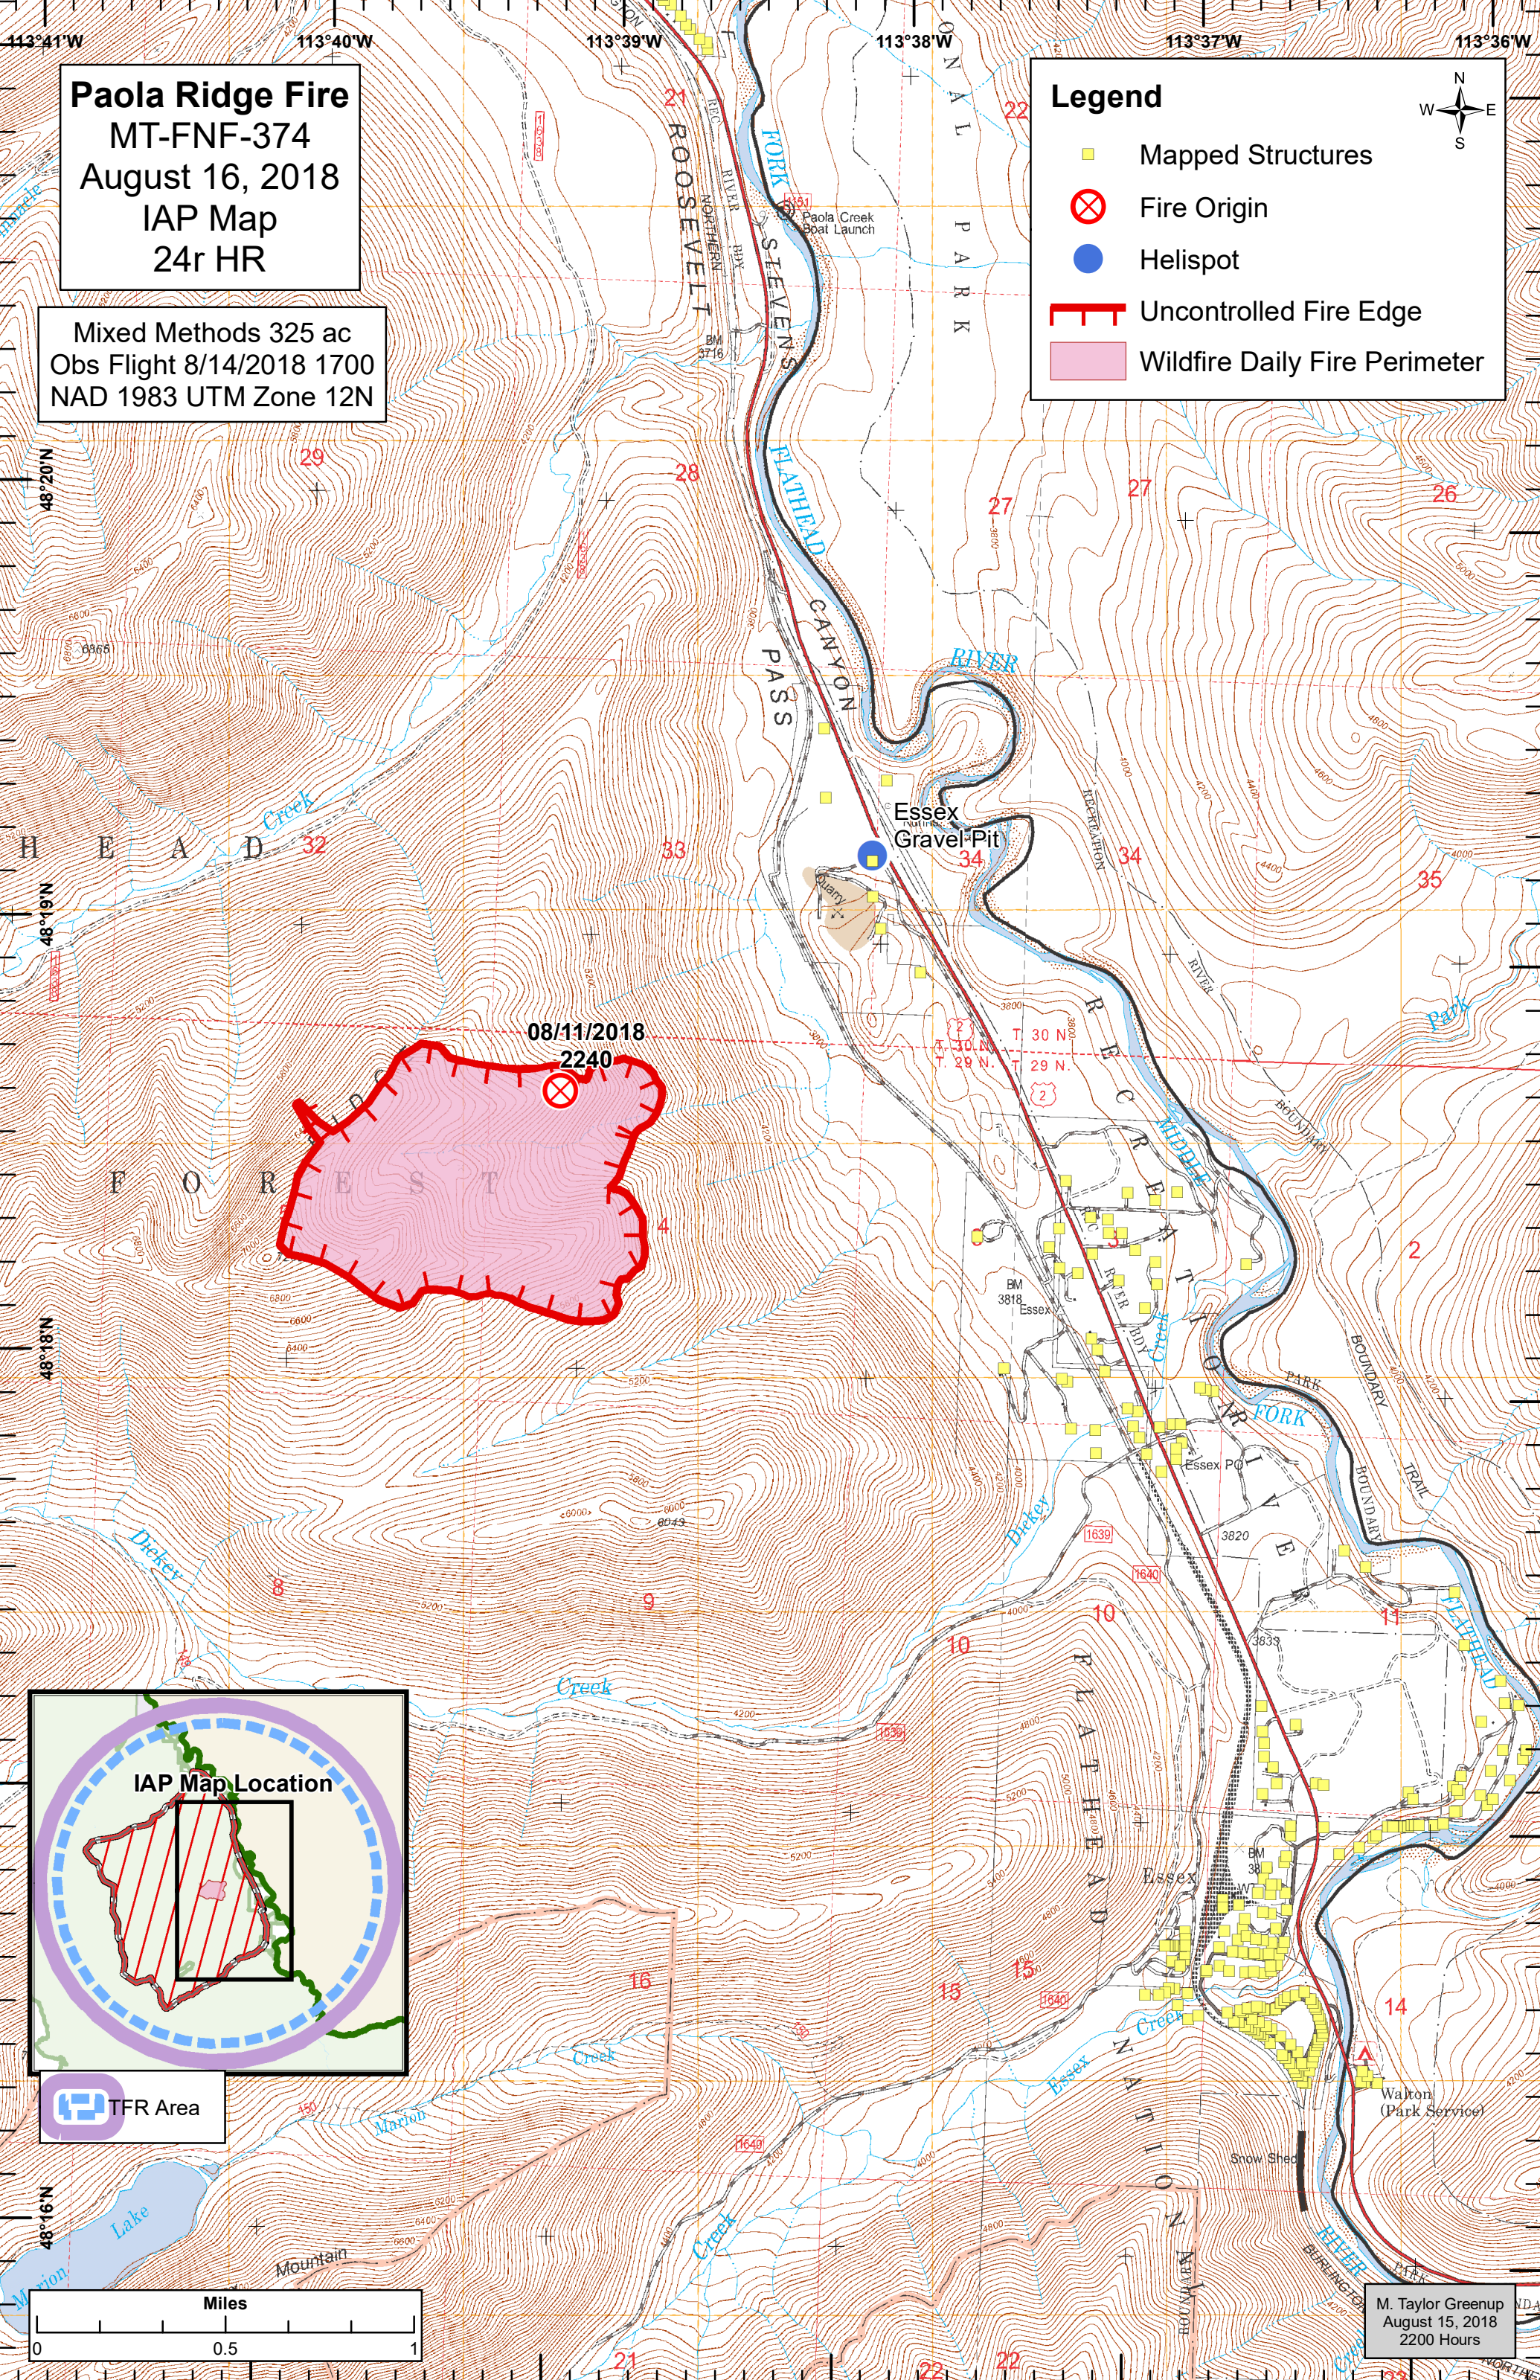

Paola Ridge Fire
MT-FNF-374
August 16, 2018
IAP Map
24r HR

Mixed Methods 325 ac
 Obs Flight 8/14/2018 1700
 NAD 1983 UTM Zone 12N

Legend

- Mapped Structures
- ⊗ Fire Origin
- Helispot
- ┌┐┌ Uncontrolled Fire Edge
- Wildfire Daily Fire Perimeter

TFR Area

M. Taylor Greenup
 August 15, 2018
 2200 Hours