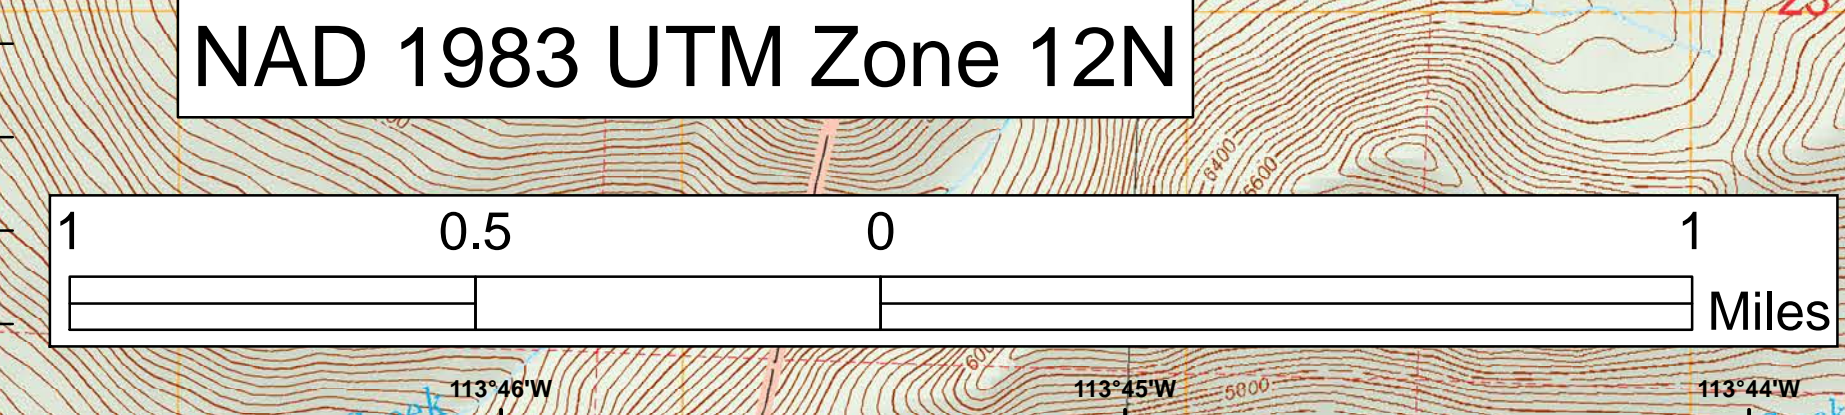

Paola Ridge Fire
 MT-FNF-374
 August 16, 2018
 Briefing Map
 24 Hr
 Operational Period
 Approx. 344 ac
 0% contained
 IR Flight 8/15/18 2227

Legend

- Fire Origin
- Helispot
- Lookout
- Uncontrolled Fire Edge
- Fire Perimeter
- Essex

Waterbody

- Waterbody
- Streams

M. Taylor Greenup
 August 16, 2018
 0509 Hours