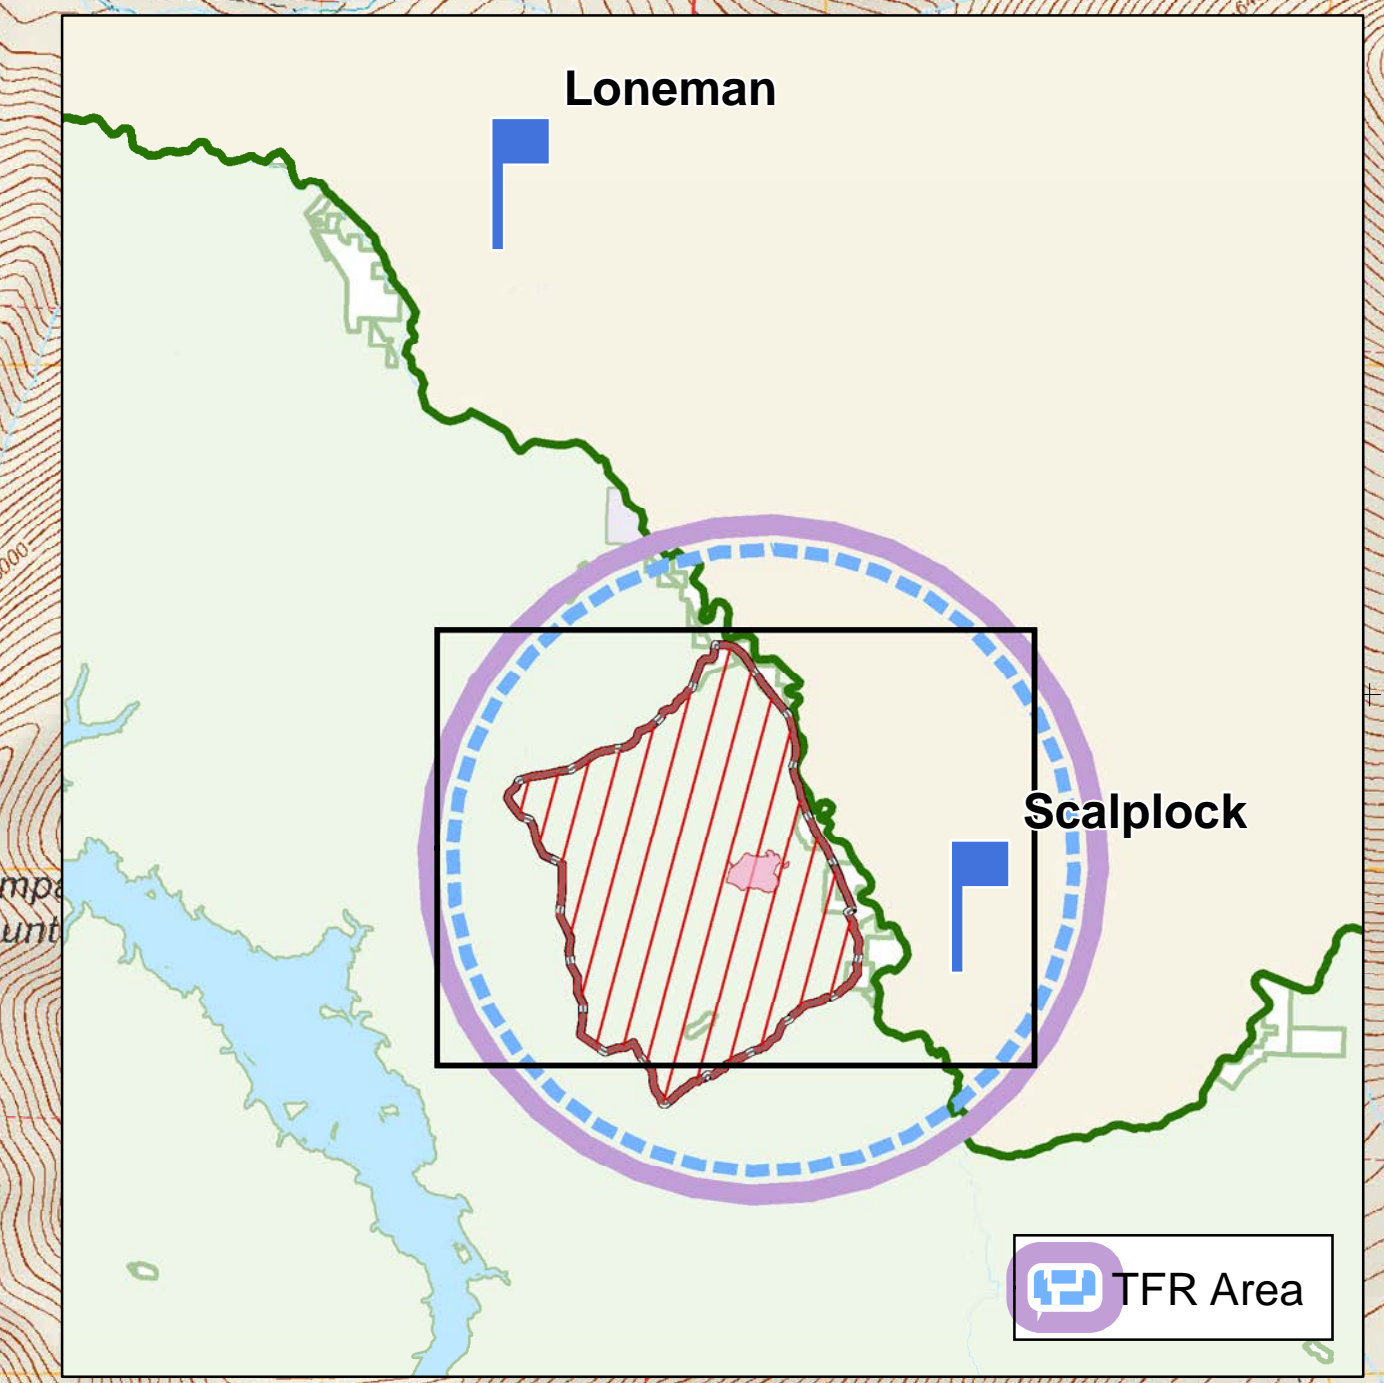

Paola Ridge Fire
 MT-FNF-374
 August 16, 2018
 Briefing Map
 24 Hr
 Operational Period
 Approx. 344 ac
 0% contained
 IR Flight 8/15/18 2227

Legend

- Fire Origin
- Helispot
- Lookout
- Uncontrolled Fire Edge
- Fire Perimeter
- Essex

Ownership

- Forest Service
- Private
- Glacier National Park
- Non-FS Roads
- Highway 2
- Mapped Railway Line

Forest Service Roads

- Road Closed to Motorized
- Road Open Yearlong to Motorized
- Road Seasonal to Motorized

Waterbody

- Waterbody
- Streams

M. Taylor Greenup
 August 16, 2018
 0509 Hours