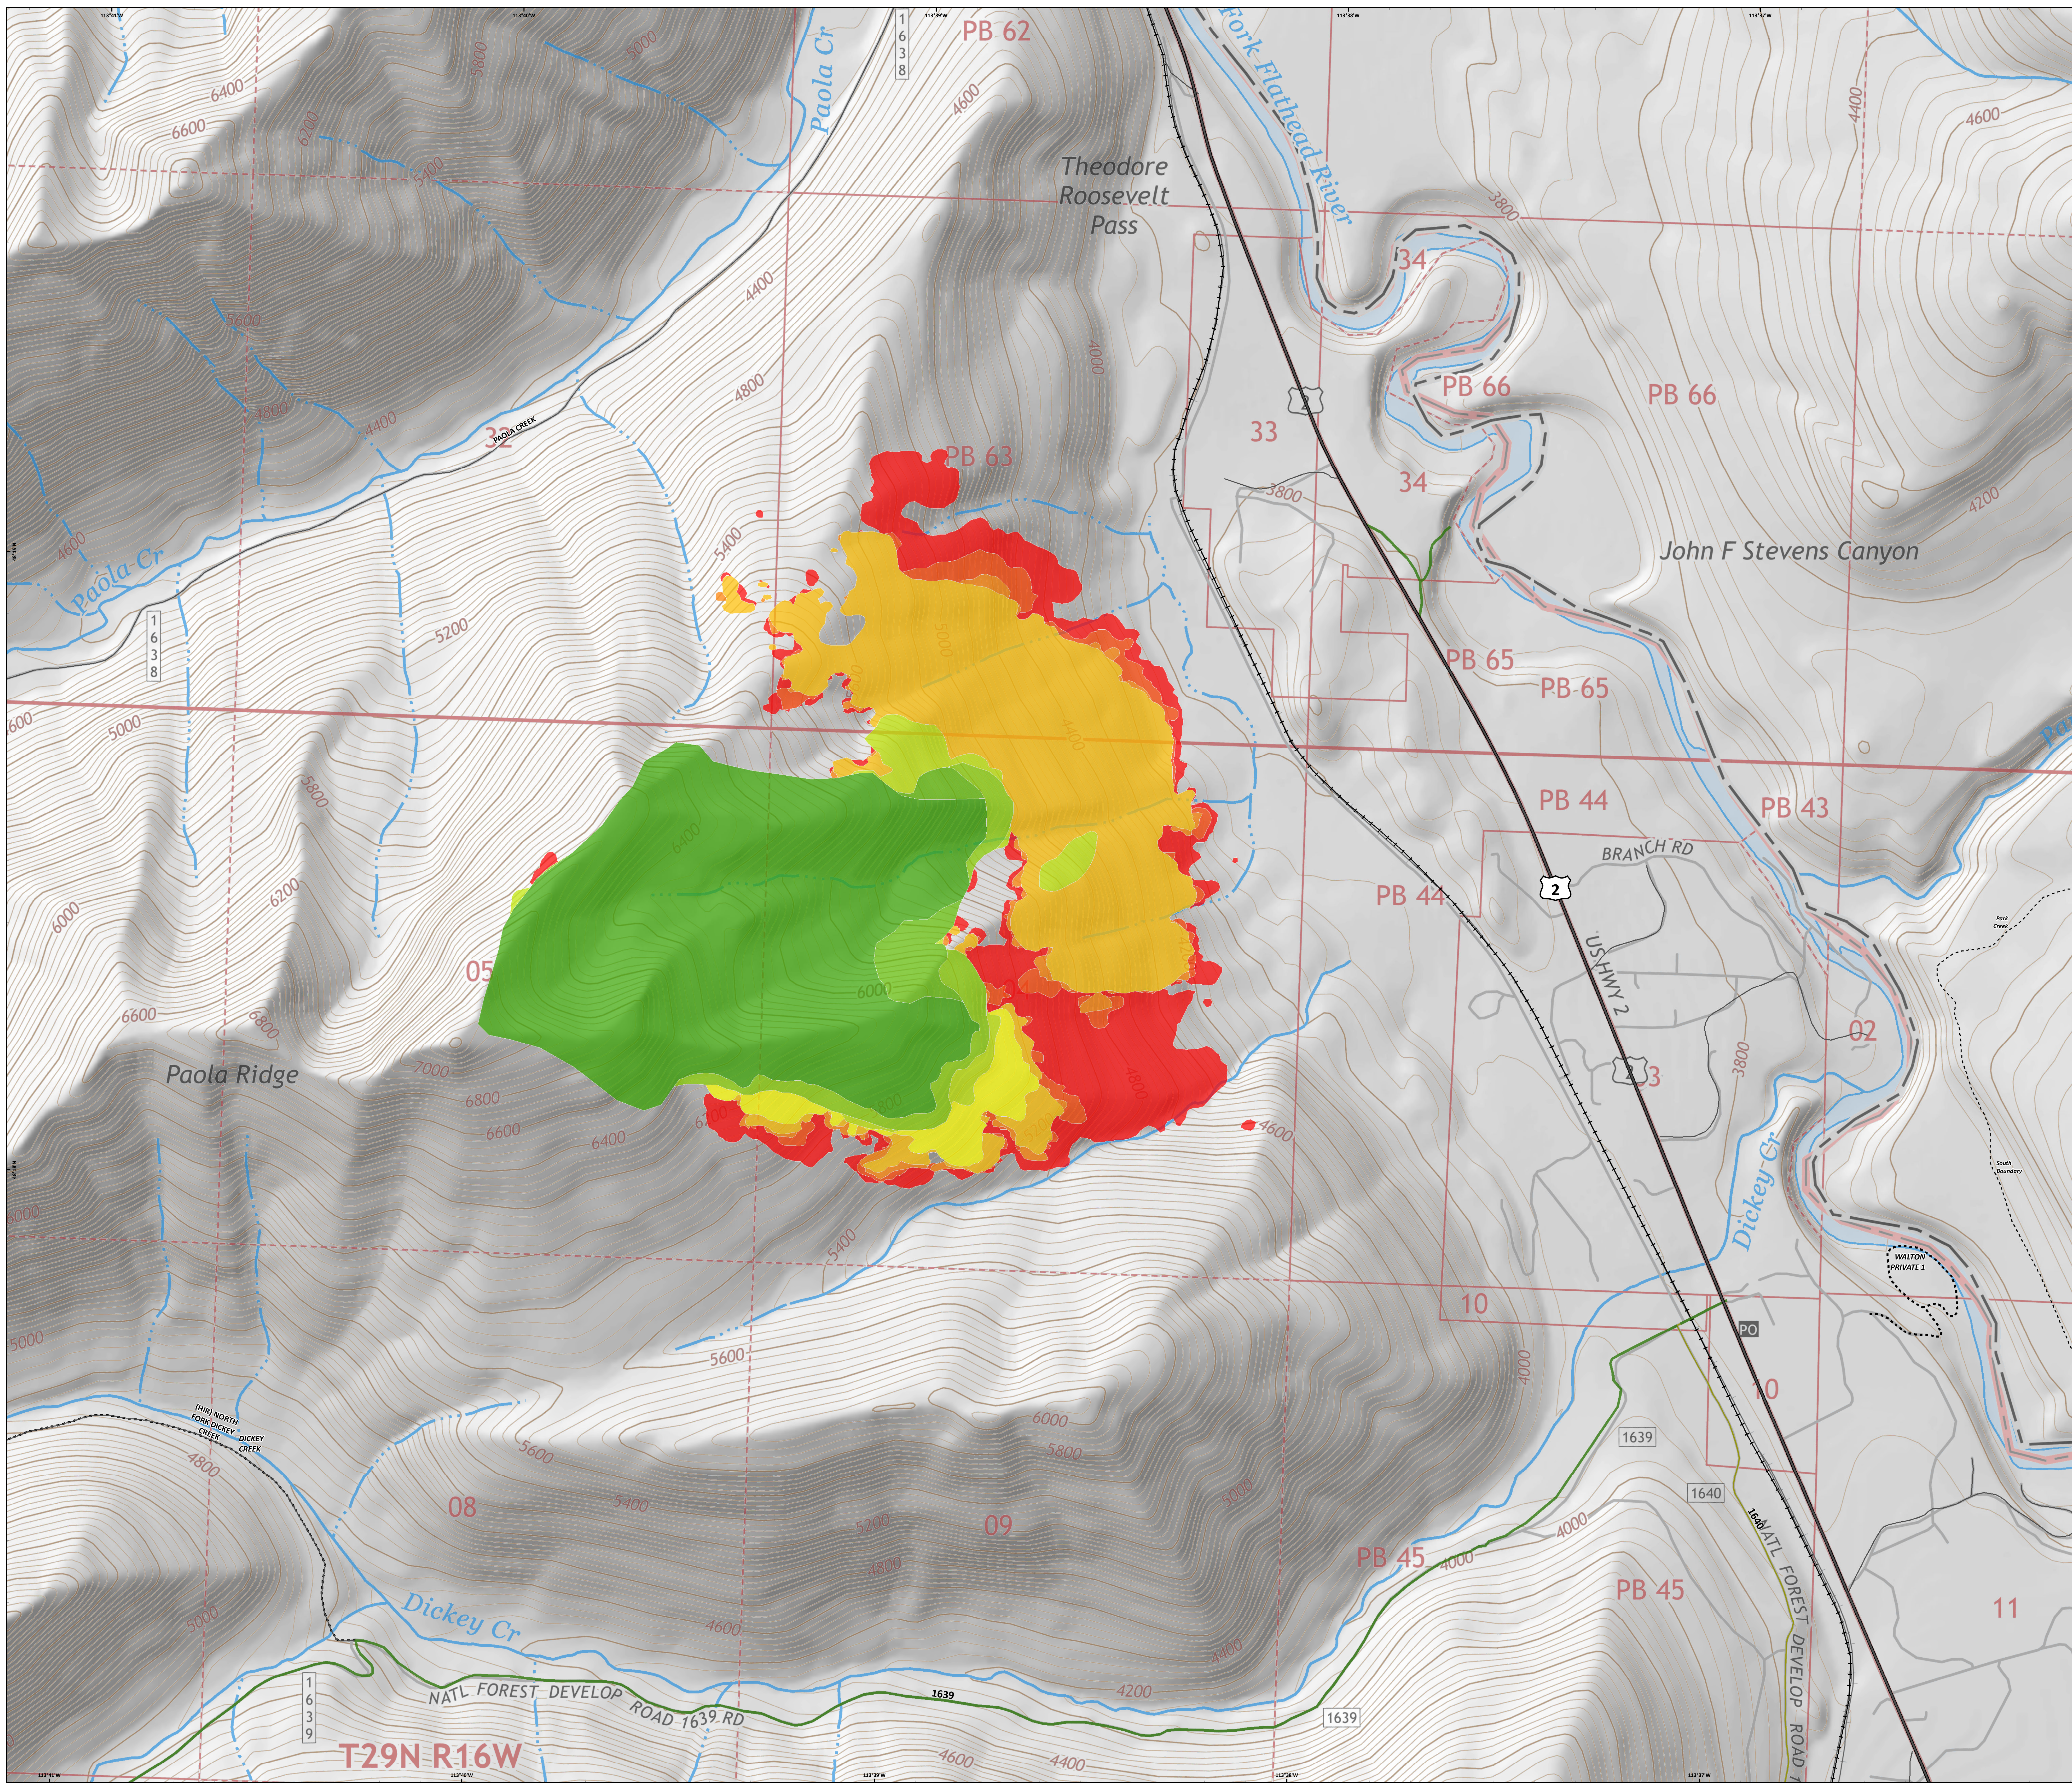

Paola Ridge

MT-FNF-000374

8/26/2018 Day

IR: 712 acres
08/24 @ 2216 hrs

Progression

Date, Total Growth, Total Acres