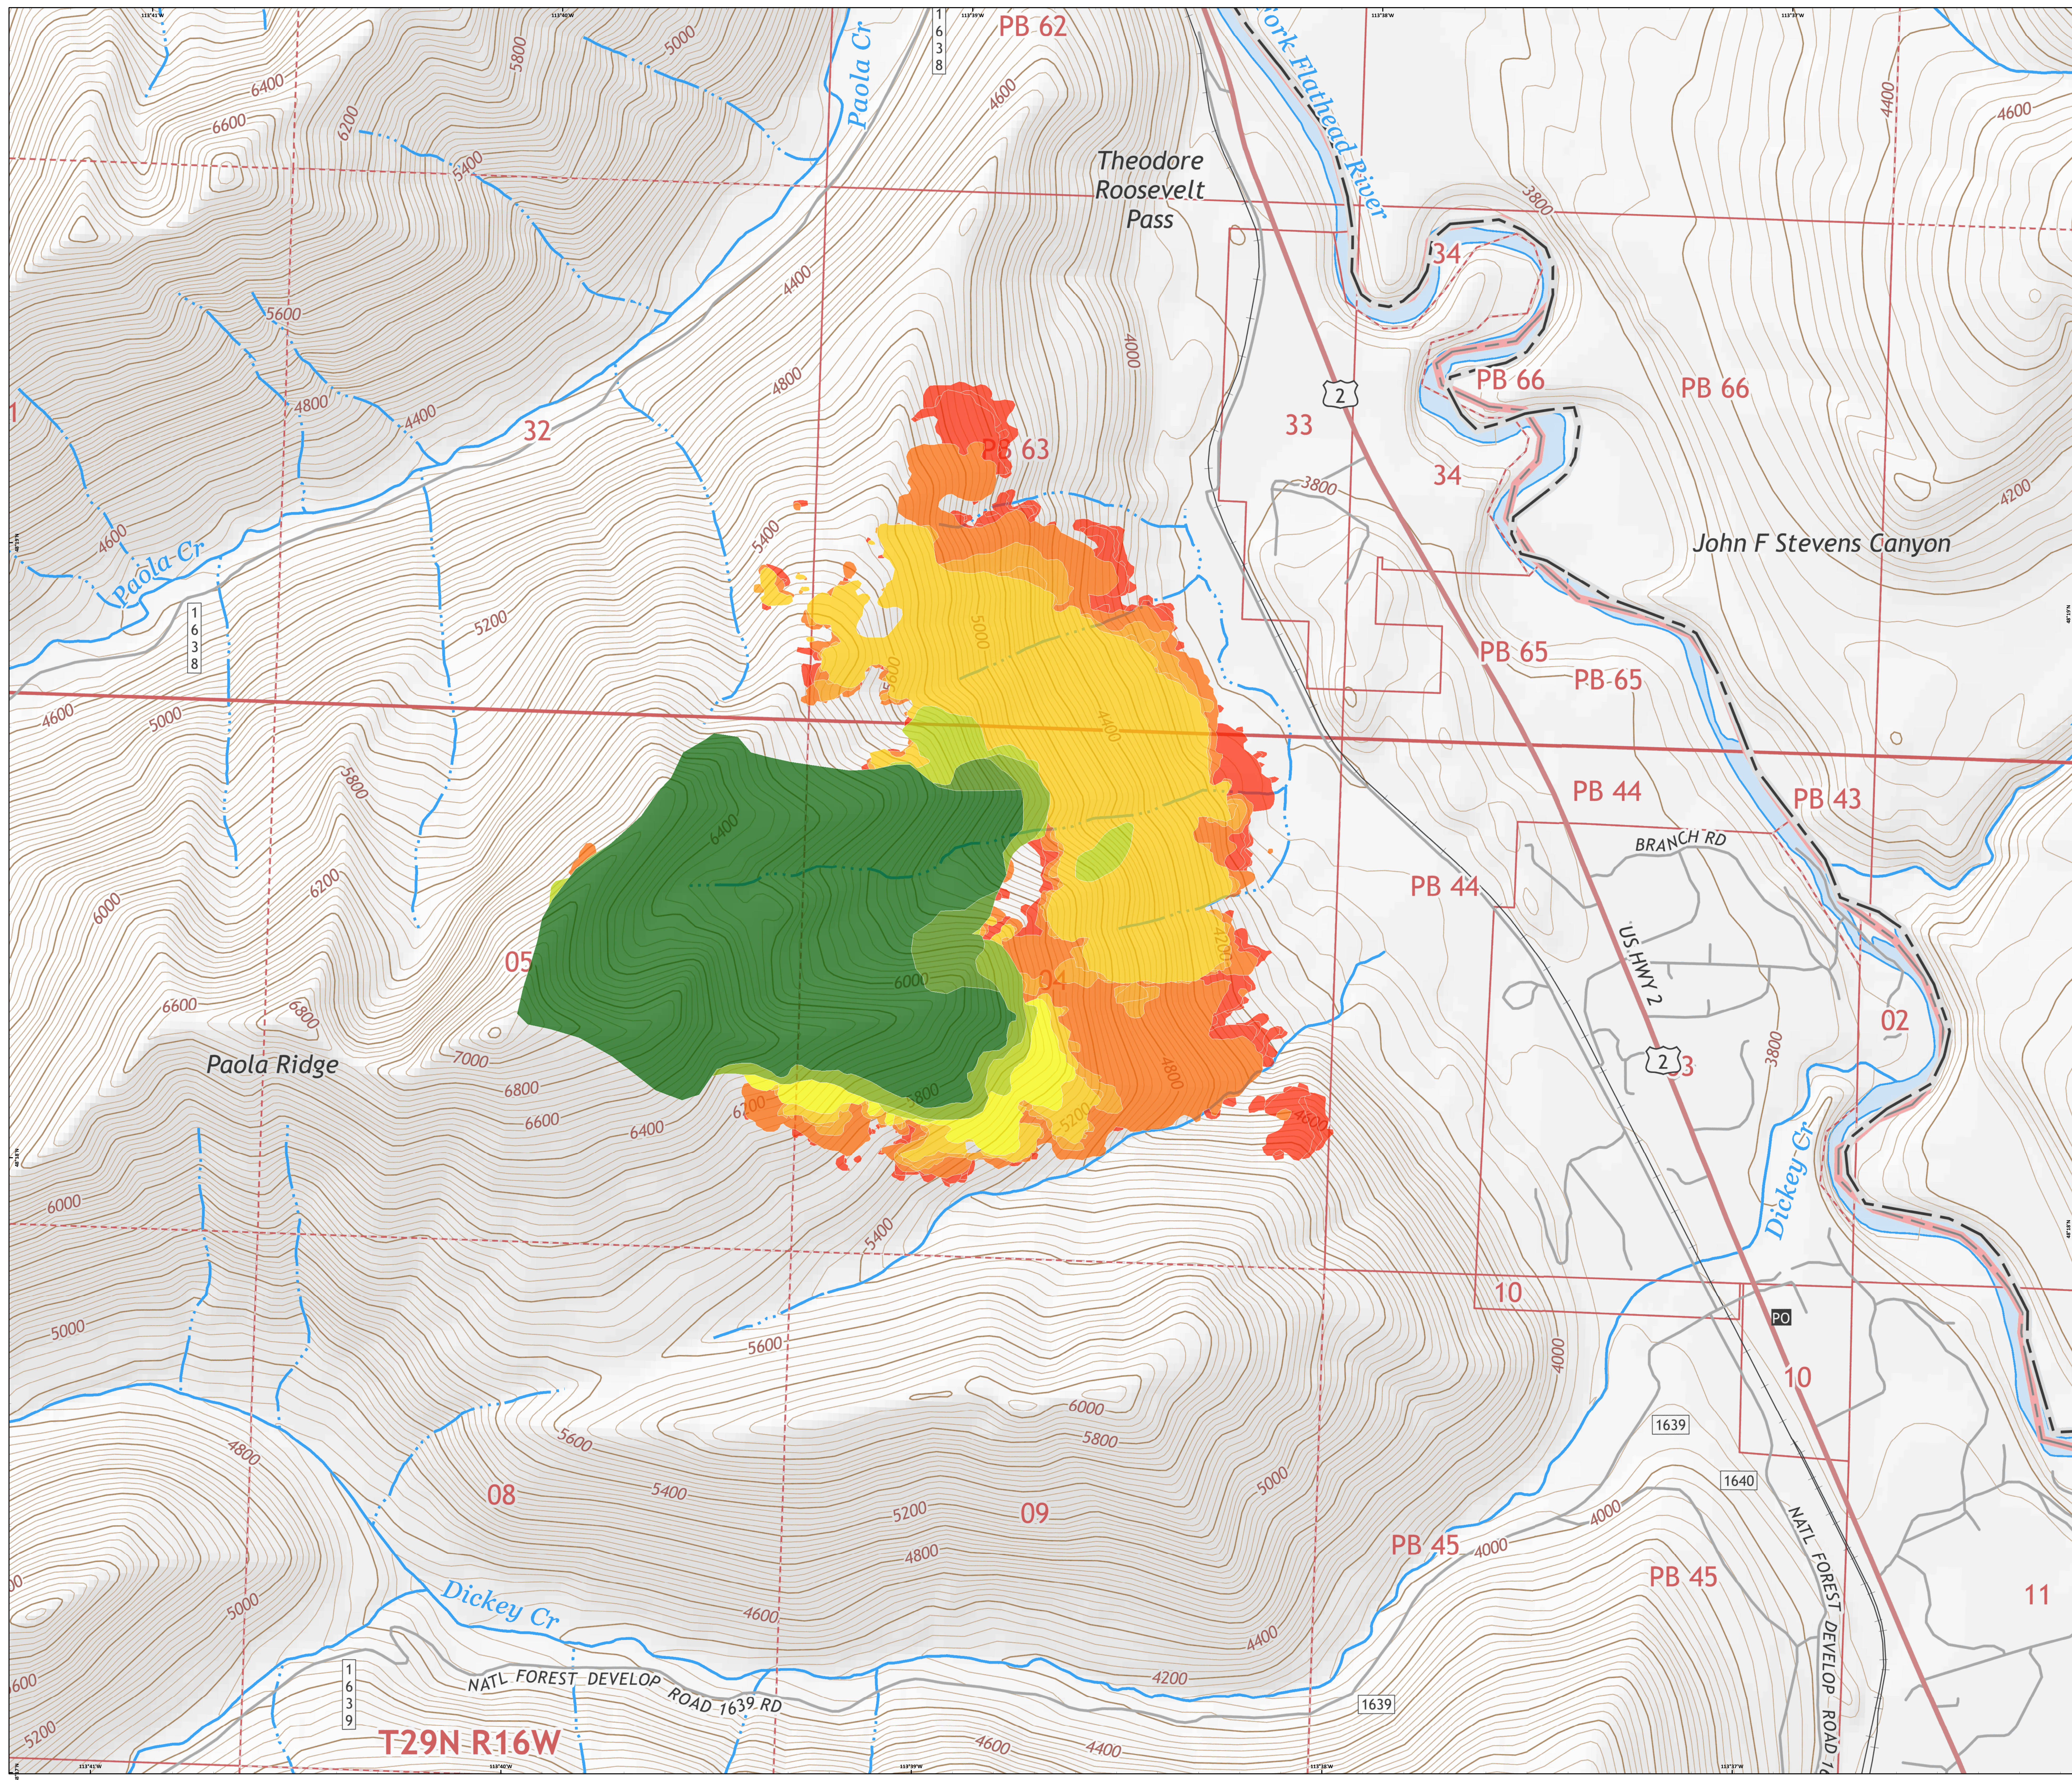

Paola Ridge

MT-FNF-000374

9/1/2018

IR: 768 acres
08/31 @ 2325 hrs

Progression

Date, Total Growth, Total Acres

	2018-08-13	287 growth ac, 287 total ac
	2018-08-14	16 growth ac, 302 total ac
	2018-08-15	21 growth ac, 323 total ac
	2018-08-16	20 growth ac, 343 total ac
	2018-08-19	21 growth ac, 364 total ac
	2018-08-20	202 growth ac, 566 total ac
	2018-08-23	32 growth ac, 598 total ac
	2018-08-24	114 growth ac, 712 total ac
	2018-08-31	56 growth ac, 768 total ac