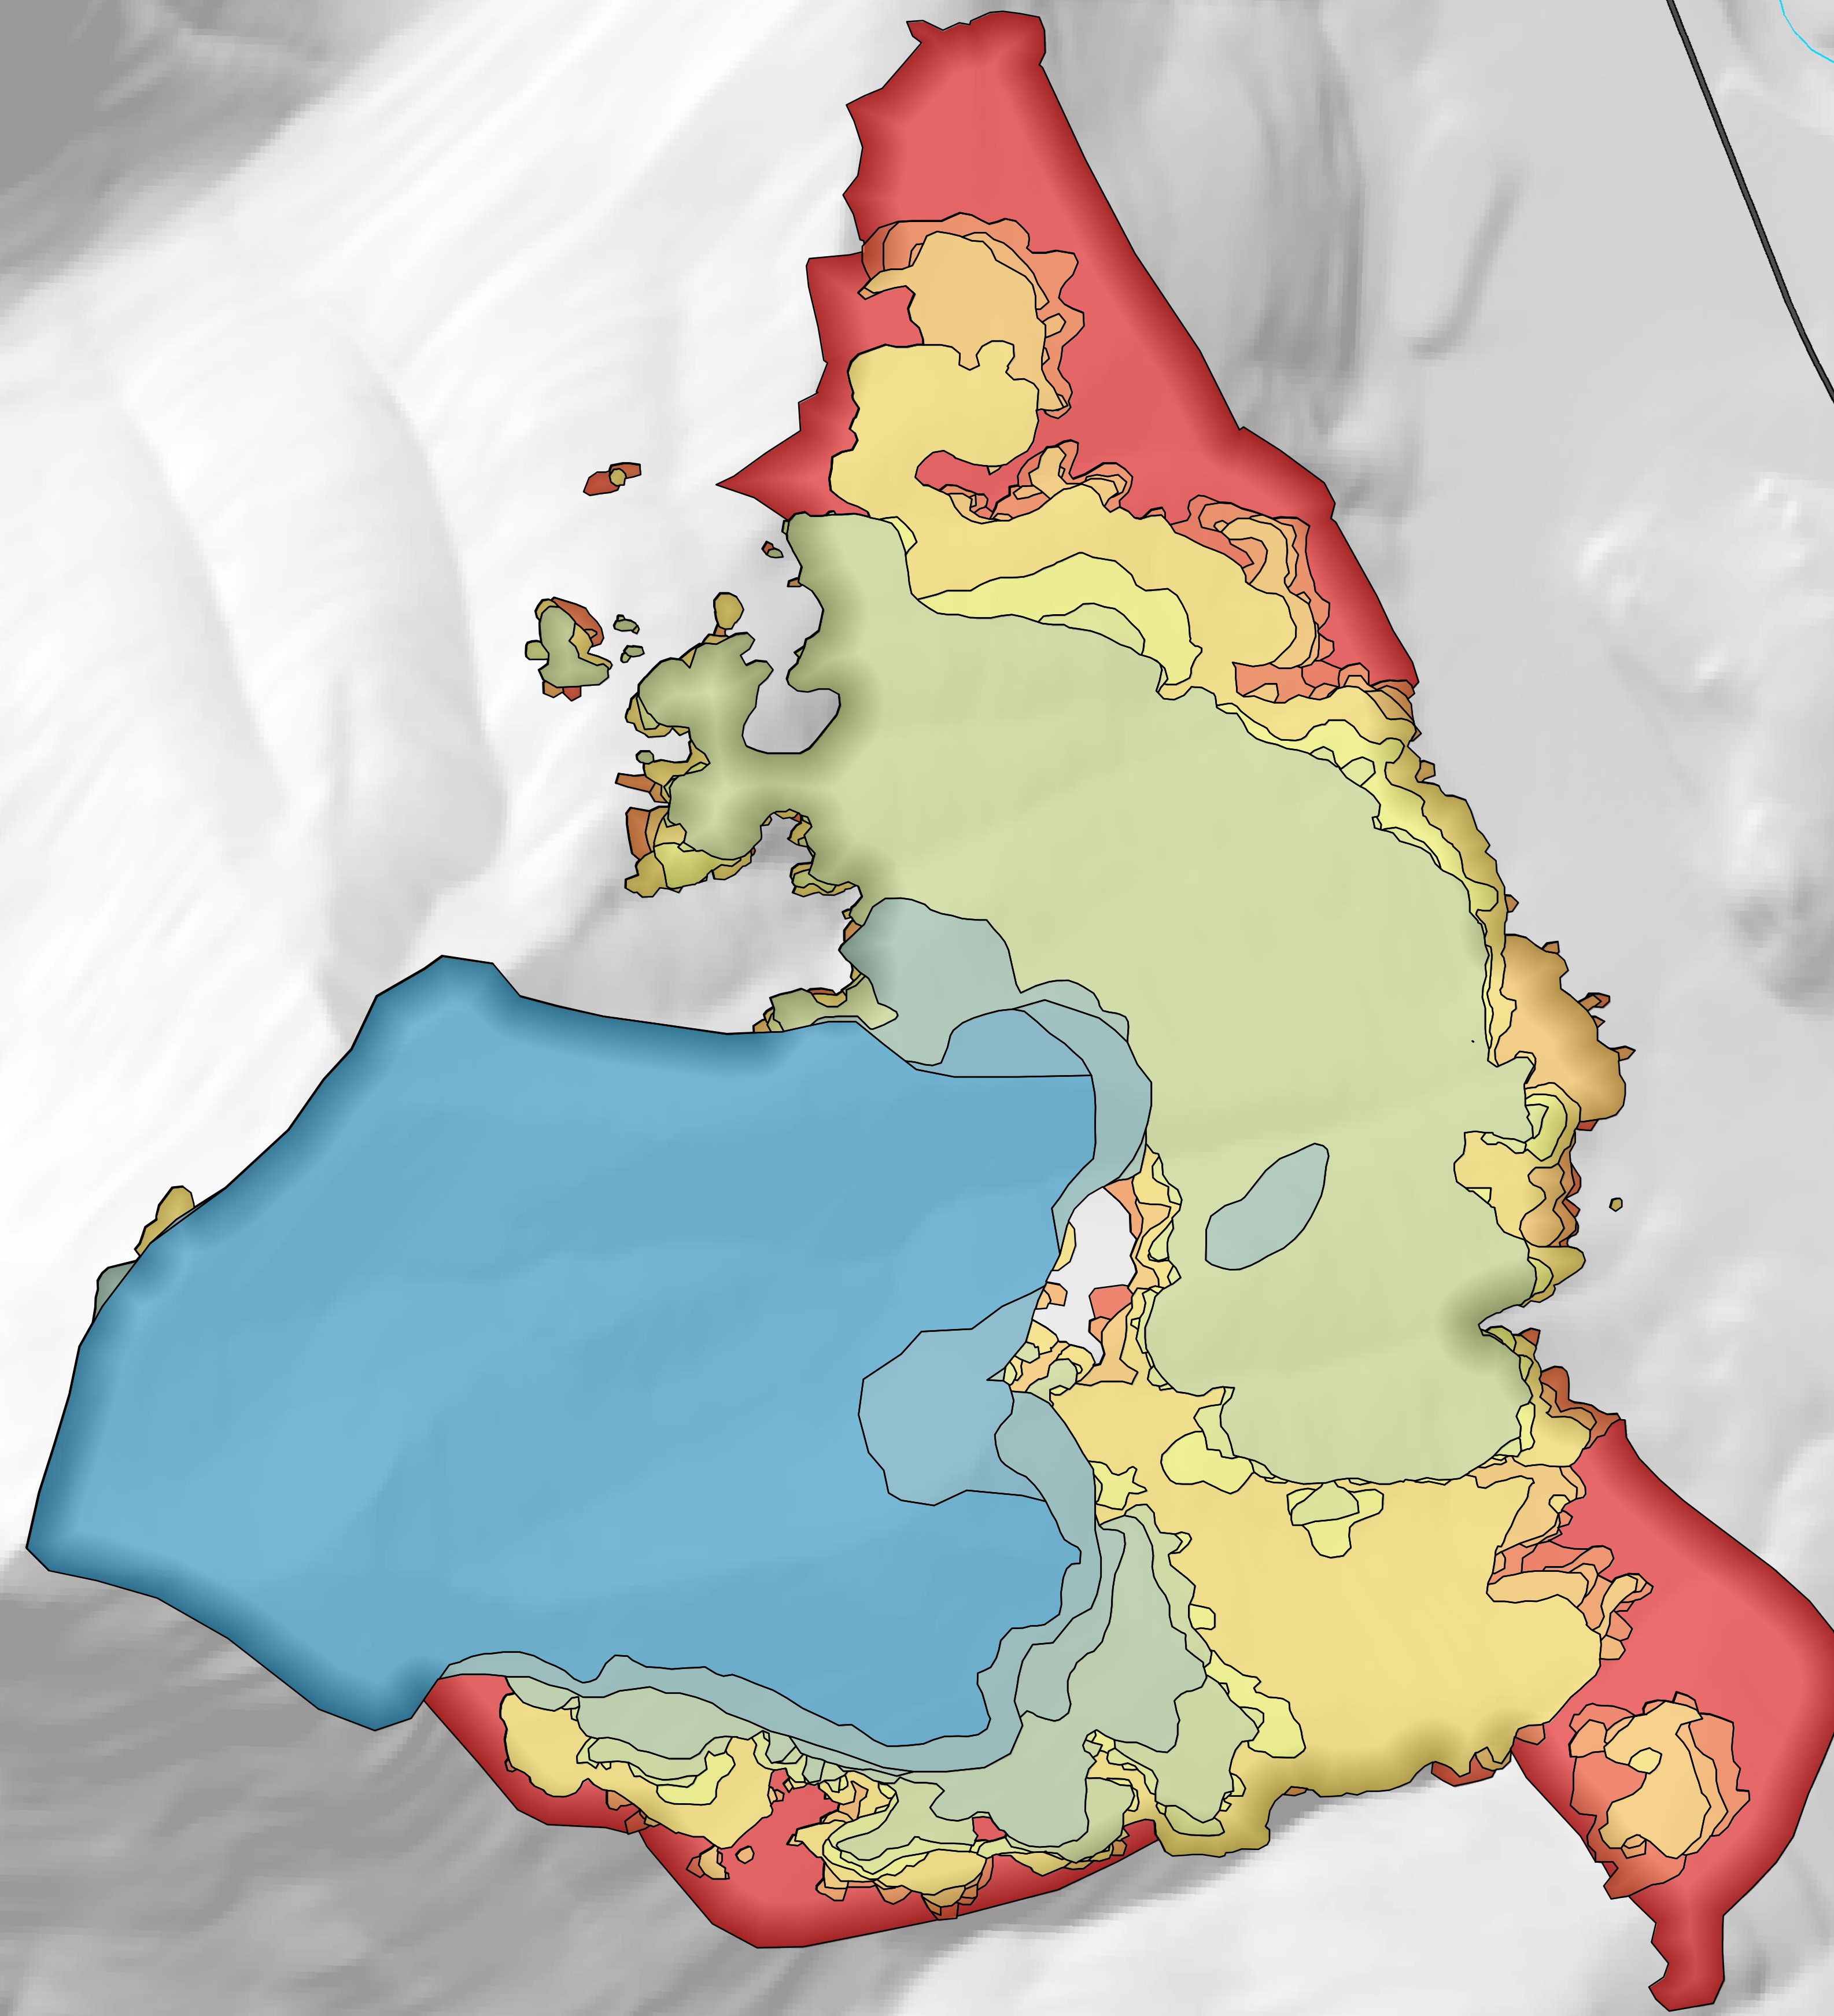

Paola Progression Map

MT-FNF-000374
September 7, 2018

	Date	Growth Acres	Total Acres
	August 13, 2018	287	287
	August 14, 2018	16	302
	August 15, 2018	21	323
	August 16, 2018	20	343
	August 17-19, 2018	21	364
	August 20, 2018	202	566
	August 22, 2018	10	575
	August 23, 2018	22	598
	August 24, 2018	114	711
	August 25-28, 2018	32	743
	August 29, 2018	7	750
	August 30, 2018	4	753
	August 31, 2018	13	766
	September 1, 2018	10	776
	September 2-6, 2018	112	887