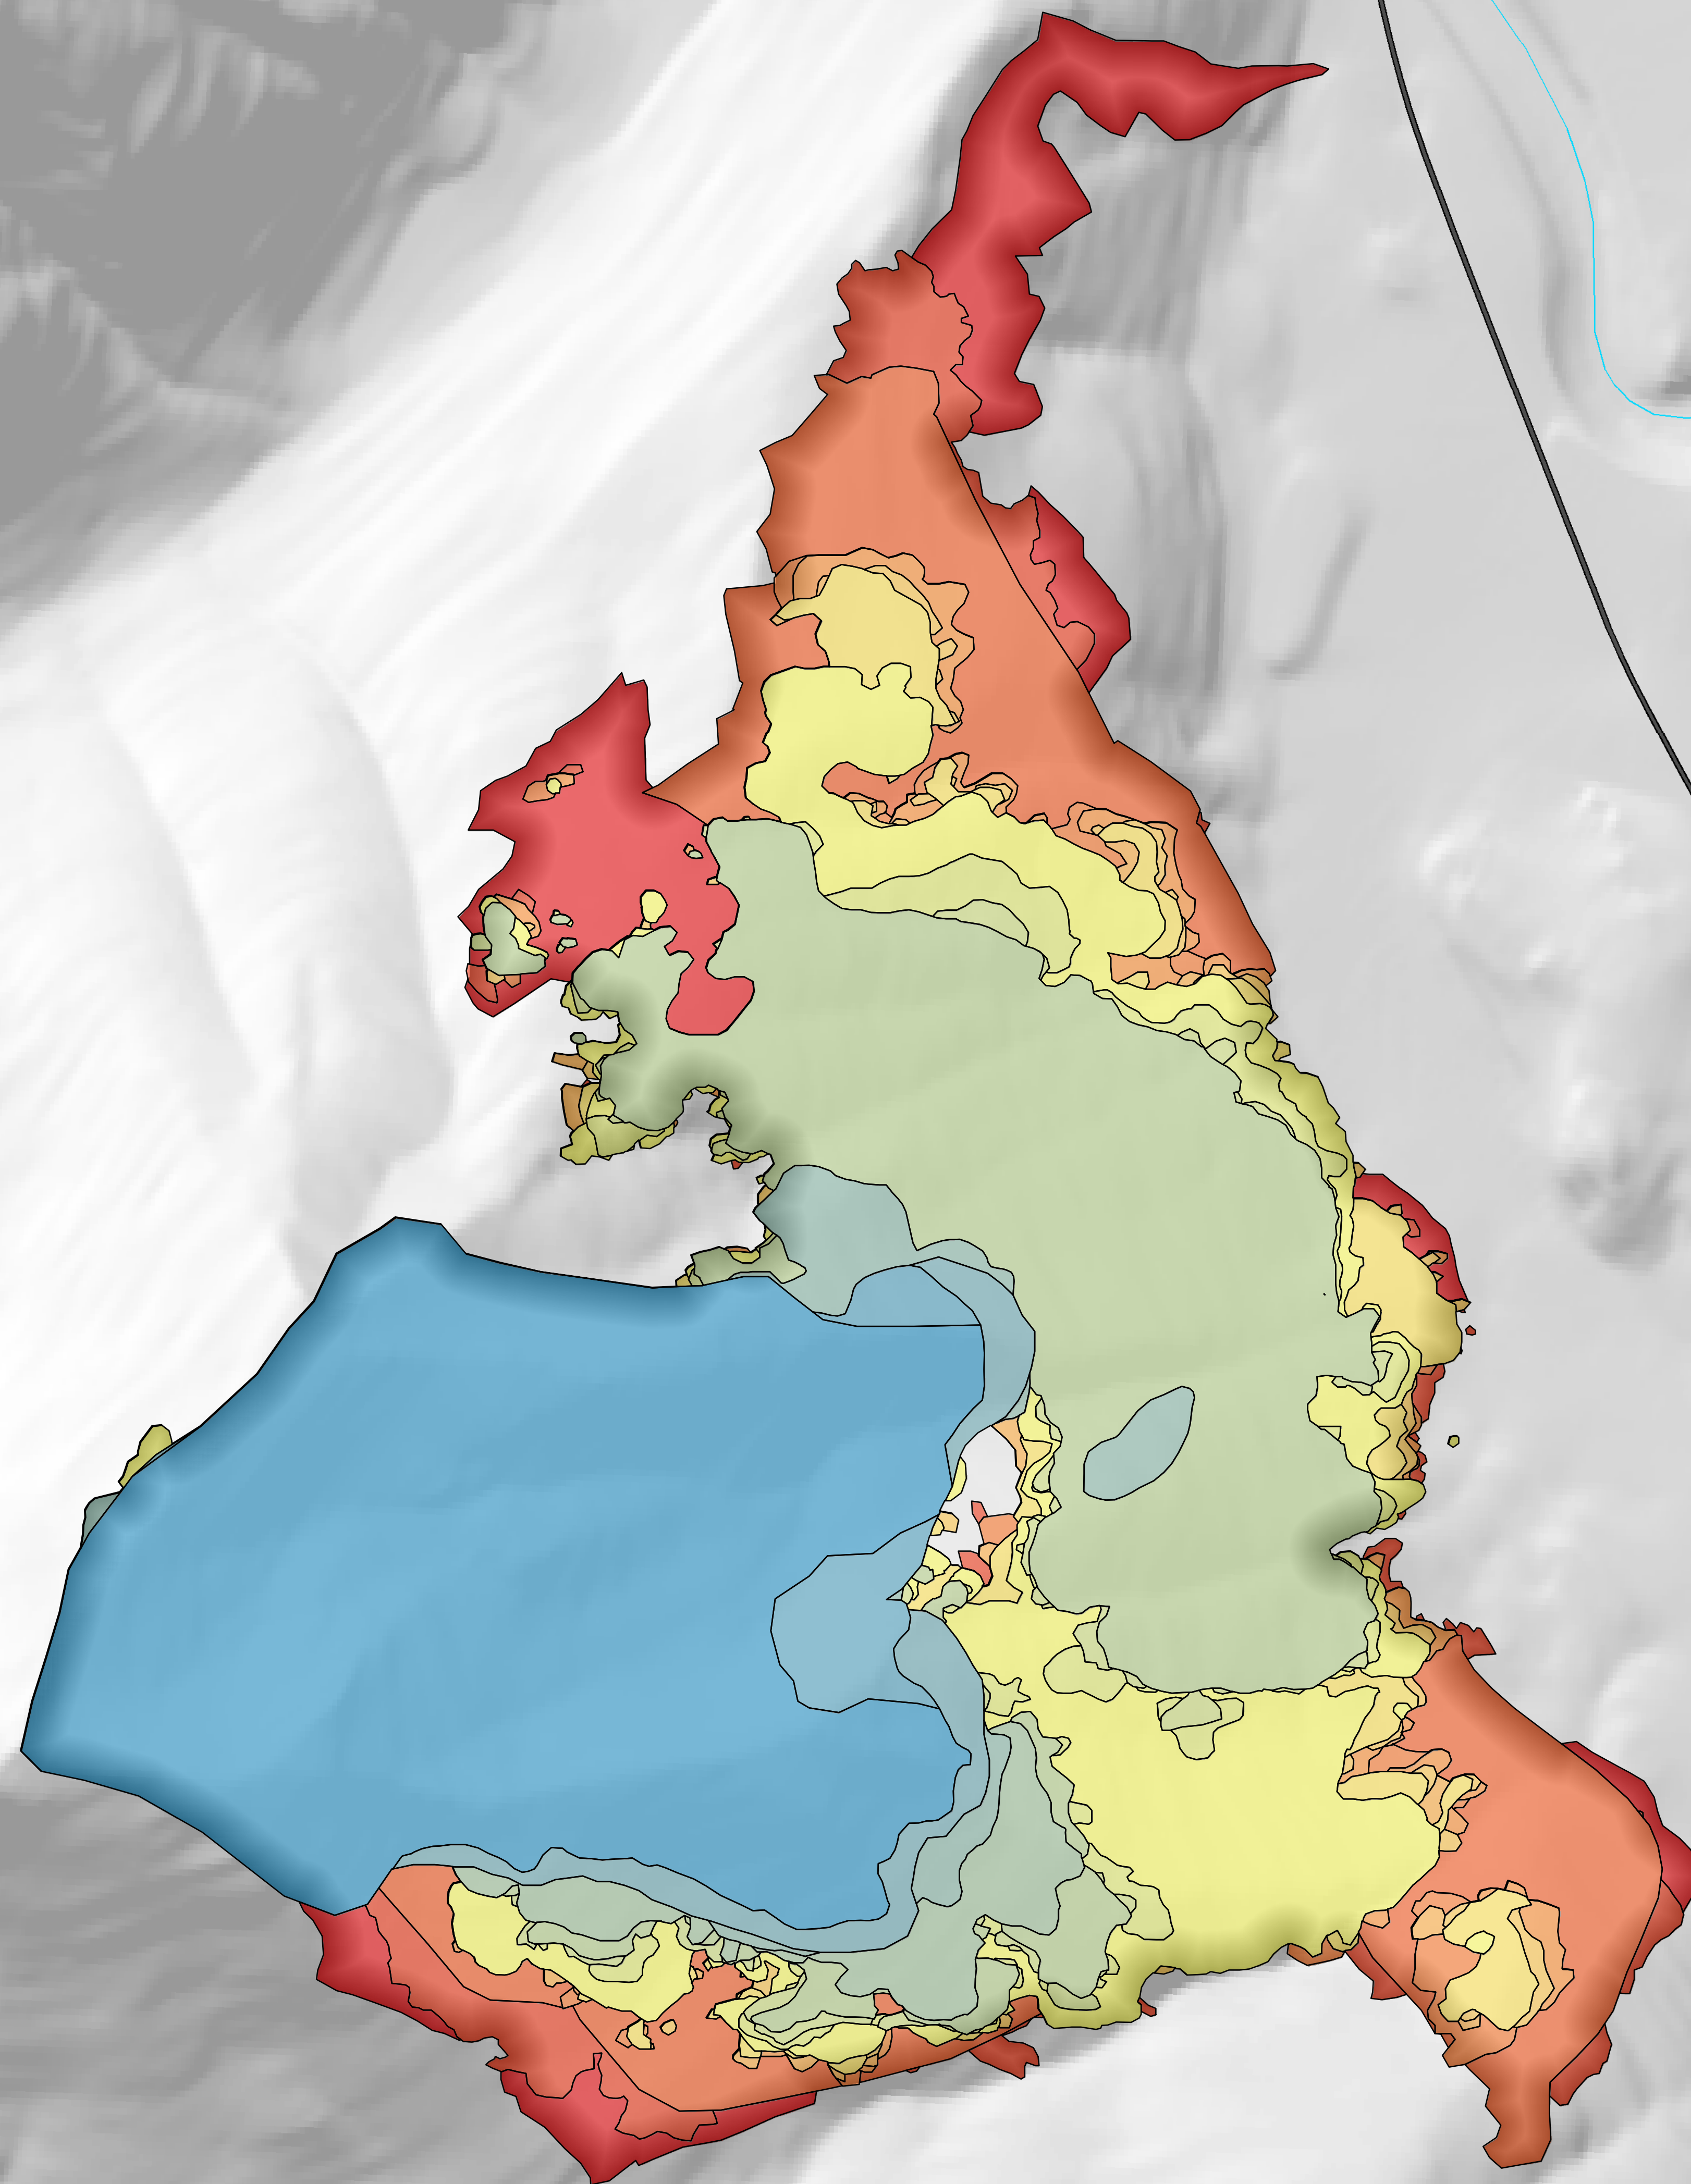

# Paola Progression Map

MT-FNF-000374  
September 10, 2018

	Date	Growth Acres	Total Acres
	August 13, 2018	287	287
	August 14, 2018	16	302
	August 15, 2018	21	323
	August 16, 2018	20	343
	August 17-19, 2018	21	364
	August 20, 2018	202	566
	August 22, 2018	10	575
	August 23, 2018	22	598
	August 24, 2018	114	711
	August 25-28, 2018	32	743
	August 29, 2018	7	750
	August 30, 2018	4	753
	August 31, 2018	13	766
	September 1, 2018	10	776
	September 2-6, 2018	112	887
	September 7, 2018	32	919
	September 10, 2018	82	1,001