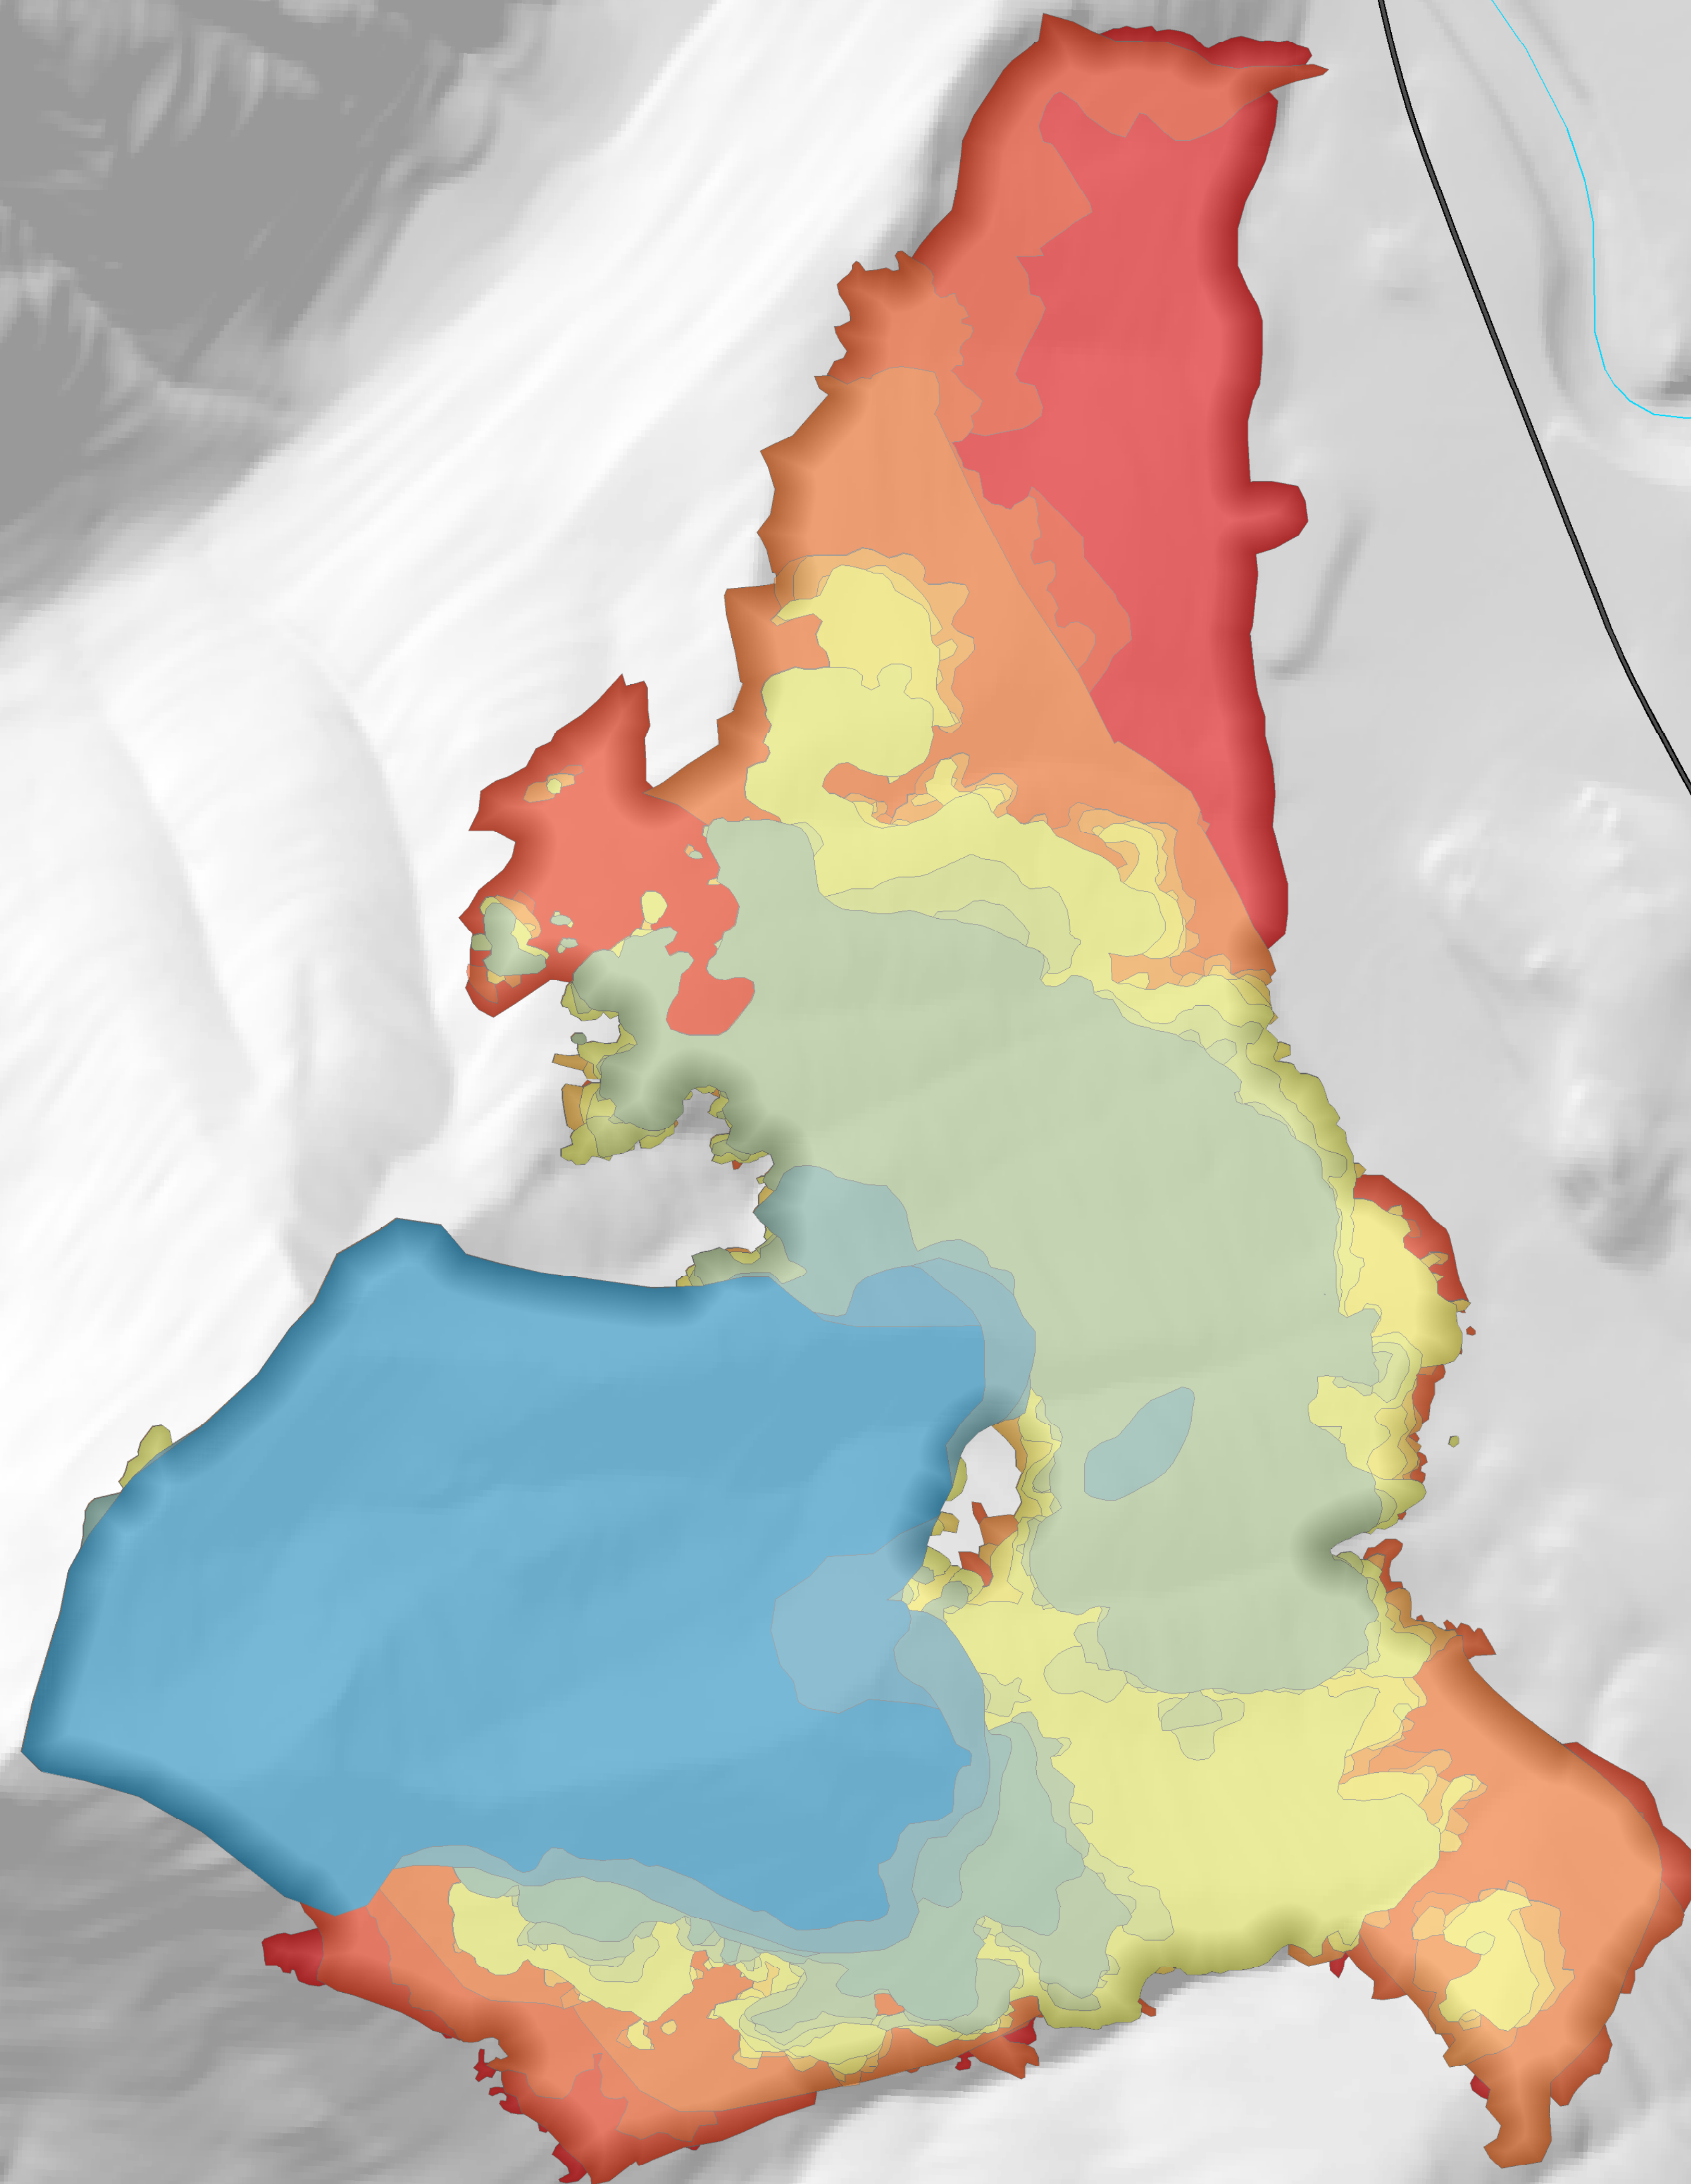

Paola Progression Map

MT-FNF-000374
September 13, 2018

	Date	Growth Acres	Total Acres
	August 13, 2018	287	287
	August 14, 2018	16	302
	August 15, 2018	21	323
	August 16, 2018	20	343
	August 17-19, 2018	21	364
	August 20, 2018	202	566
	August 22, 2018	10	575
	August 23, 2018	22	598
	August 24, 2018	114	711
	August 25-28, 2018	32	743
	August 29, 2018	7	750
	August 30, 2018	4	753
	August 31, 2018	13	766
	September 1, 2018	10	776
	September 2-6, 2018	112	887
	September 7, 2018	32	919
	September 10, 2018	82	1,001
	September 11, 2018	89	1,093