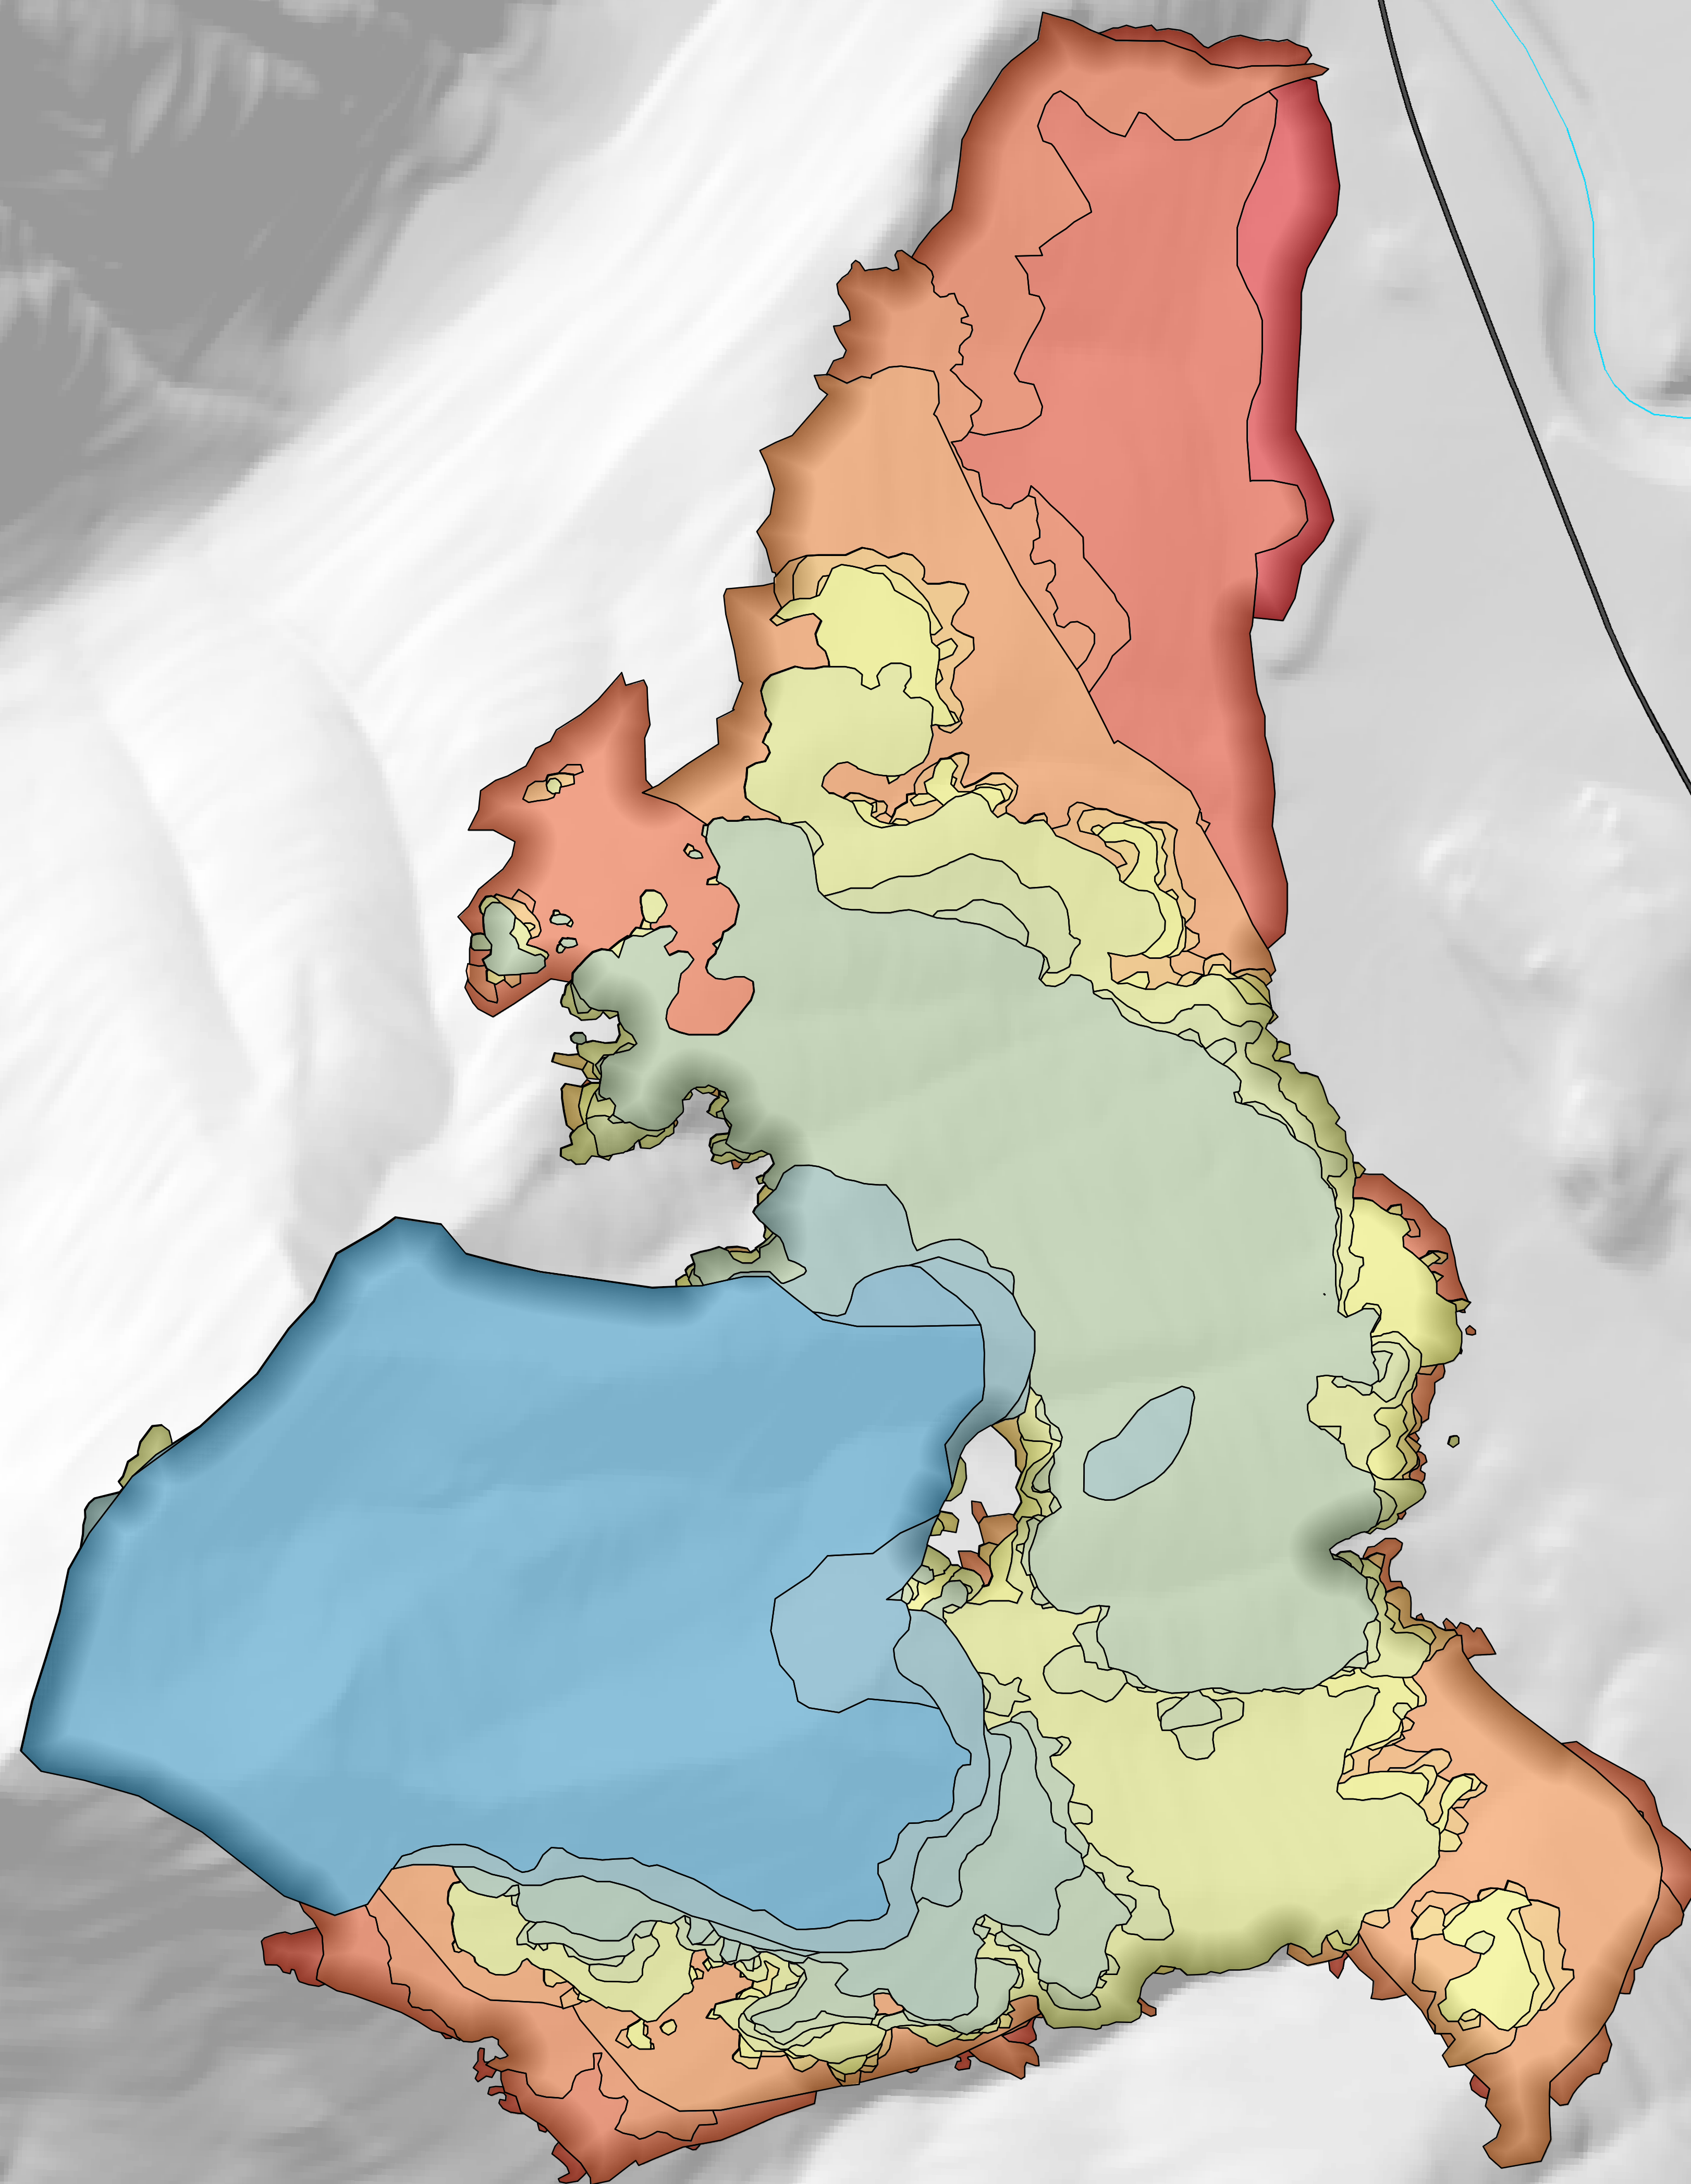

Paola Ridge Progression Map

MT-FNF-000374
September 16, 2018

Date	Growth Acres	Total Acres
August 13, 2018	287	287
August 14, 2018	16	302
August 15, 2018	21	323
August 16, 2018	20	343
August 17-19, 2018	21	364
August 20, 2018	202	566
August 22, 2018	10	575
August 23, 2018	22	598
August 24, 2018	114	711
August 25-28, 2018	32	743
August 29, 2018	7	750
August 30, 2018	4	753
August 31, 2018	13	766
September 1, 2018	10	776
September 2-6, 2018	112	887
September 7, 2018	32	919
September 10, 2018	82	1,001
September 11, 2018	89	1,093
September 13, 2018	18	1,111

Middle Fork Flathead River

Park Creek

Park Creek