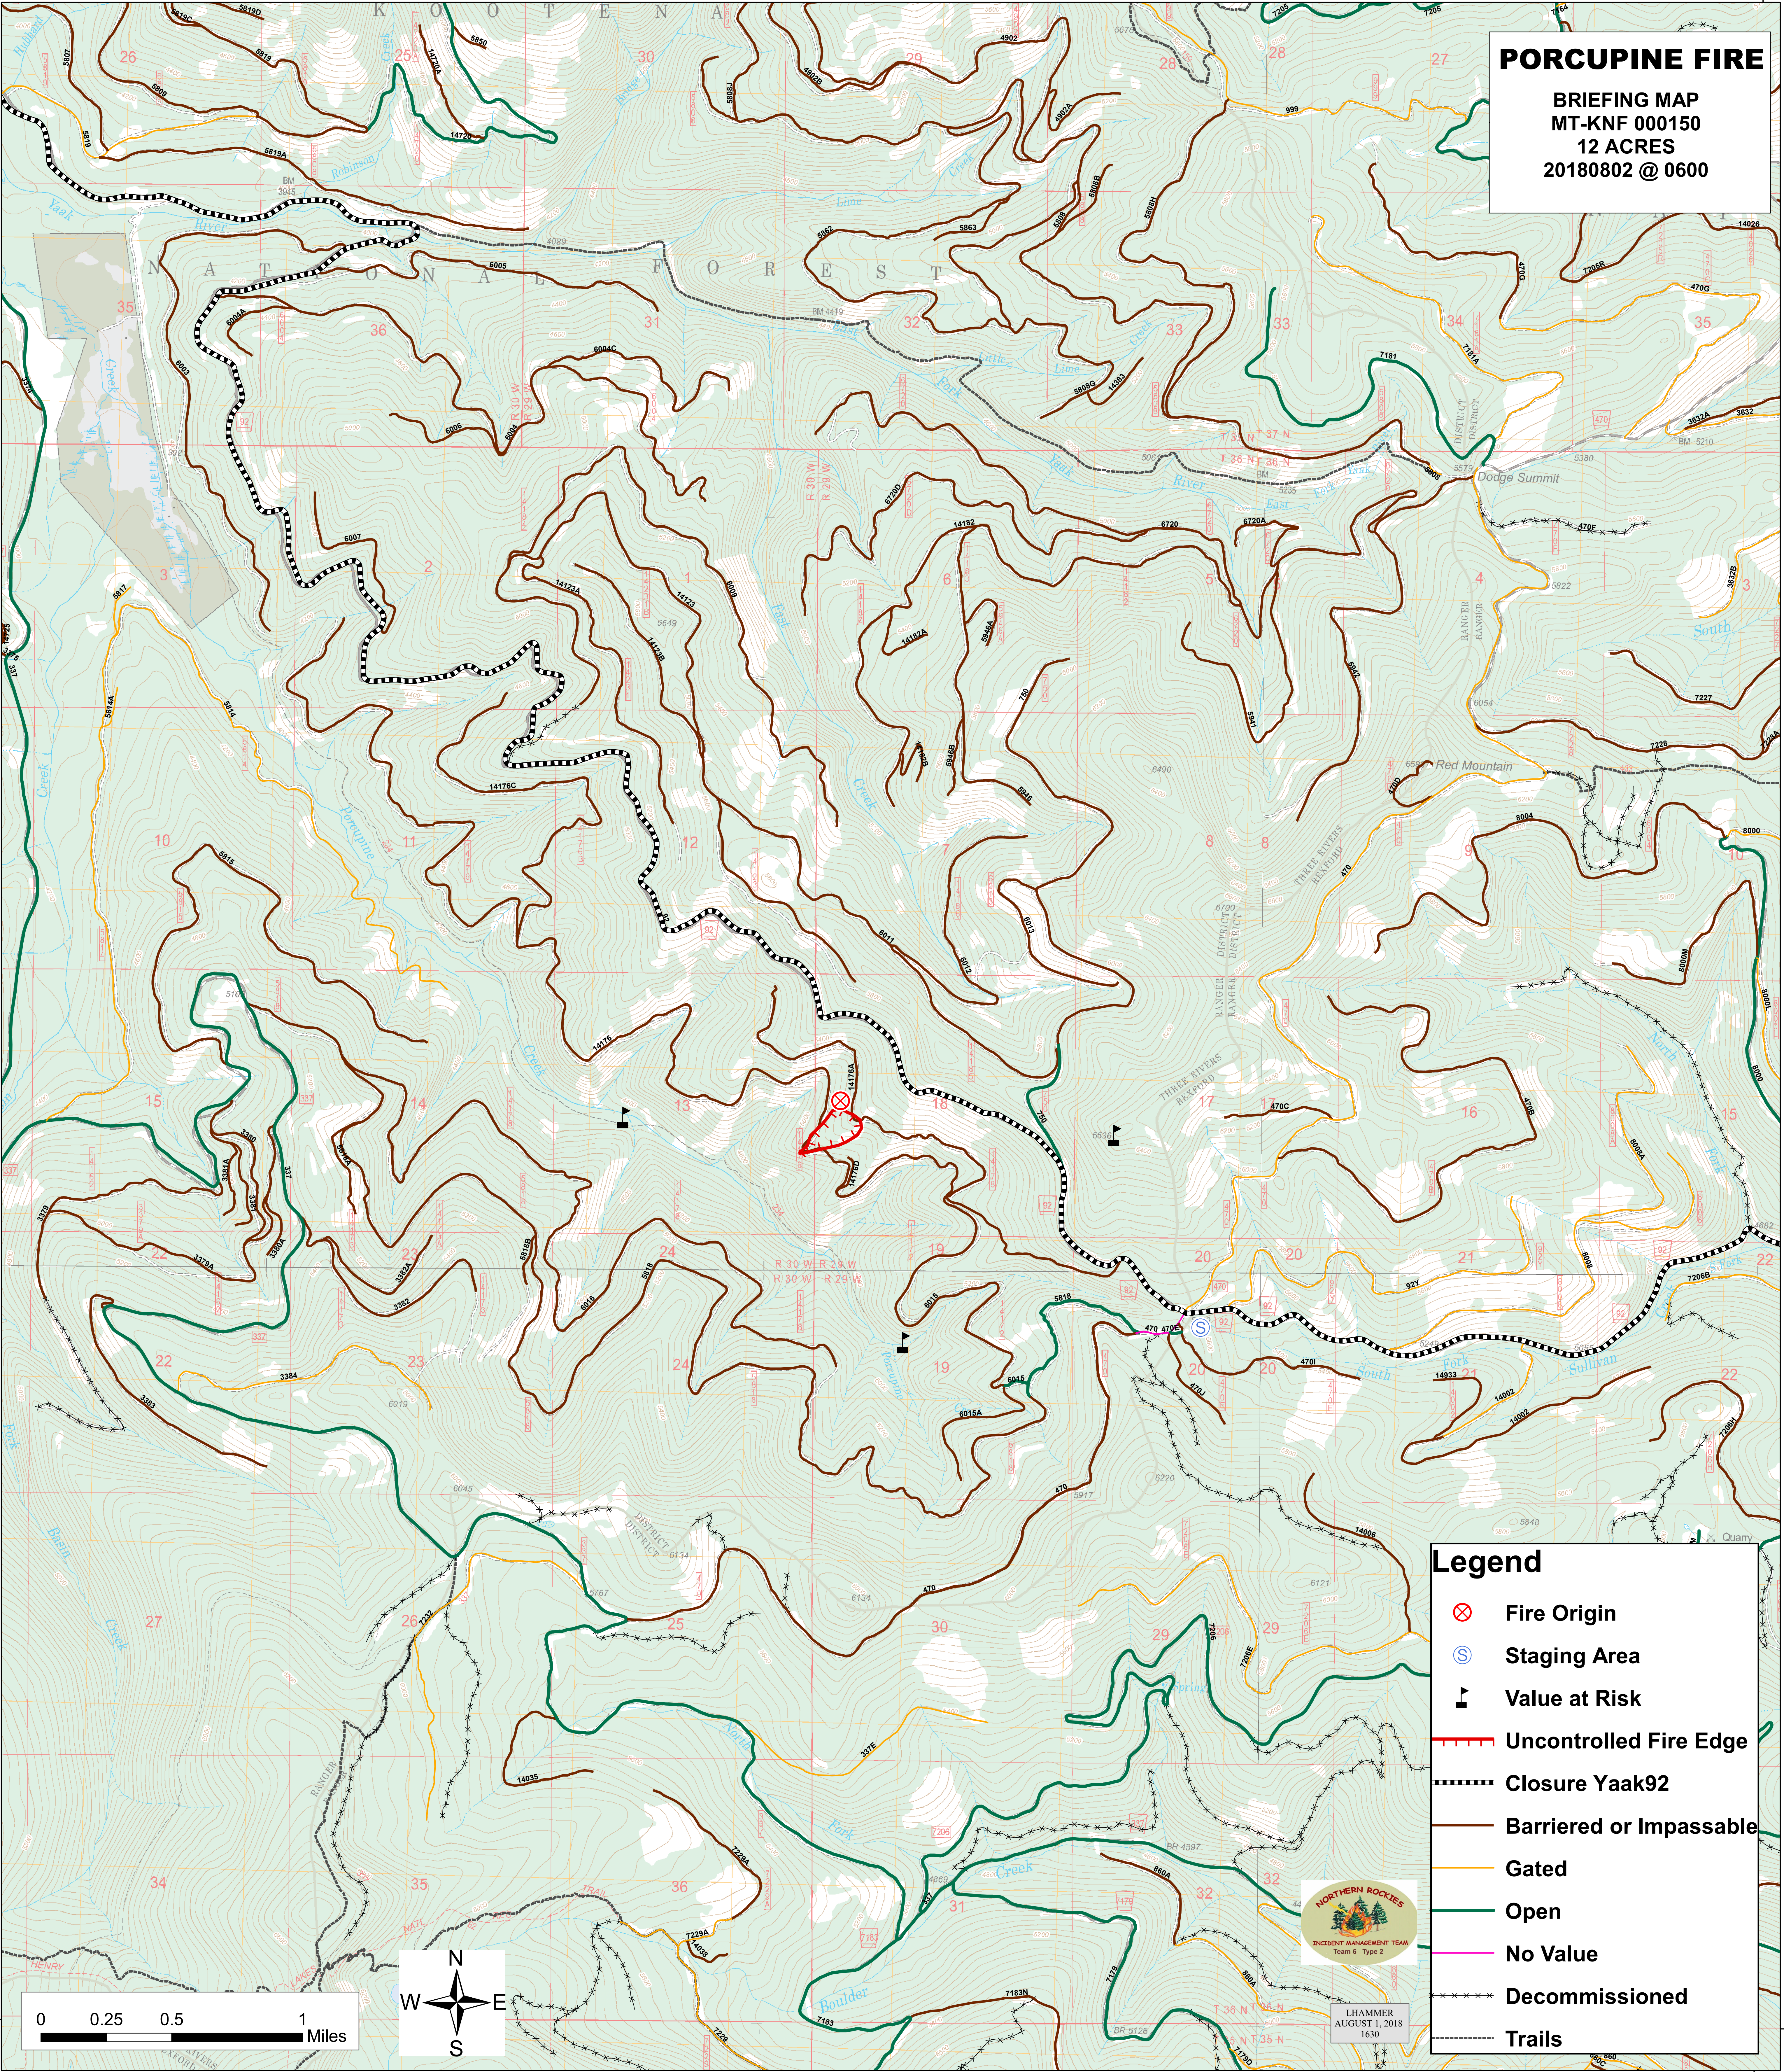

PORCUPINE FIRE

BRIEFING MAP
MT-KNF 000150
12 ACRES
20180802 @ 0600

Legend

- ⊗ Fire Origin
- Ⓢ Staging Area
- ▲ Value at Risk
- Uncontrolled Fire Edge
- Closure Yaak92
- Barrired or Impassable
- Gated
- Open
- No Value
- Decommissioned
- Trails

NORTHERN ROCKIES
INCIDENT MANAGEMENT TEAM
Team 6 Type 2

LHAMMER
AUGUST 1, 2018
1630