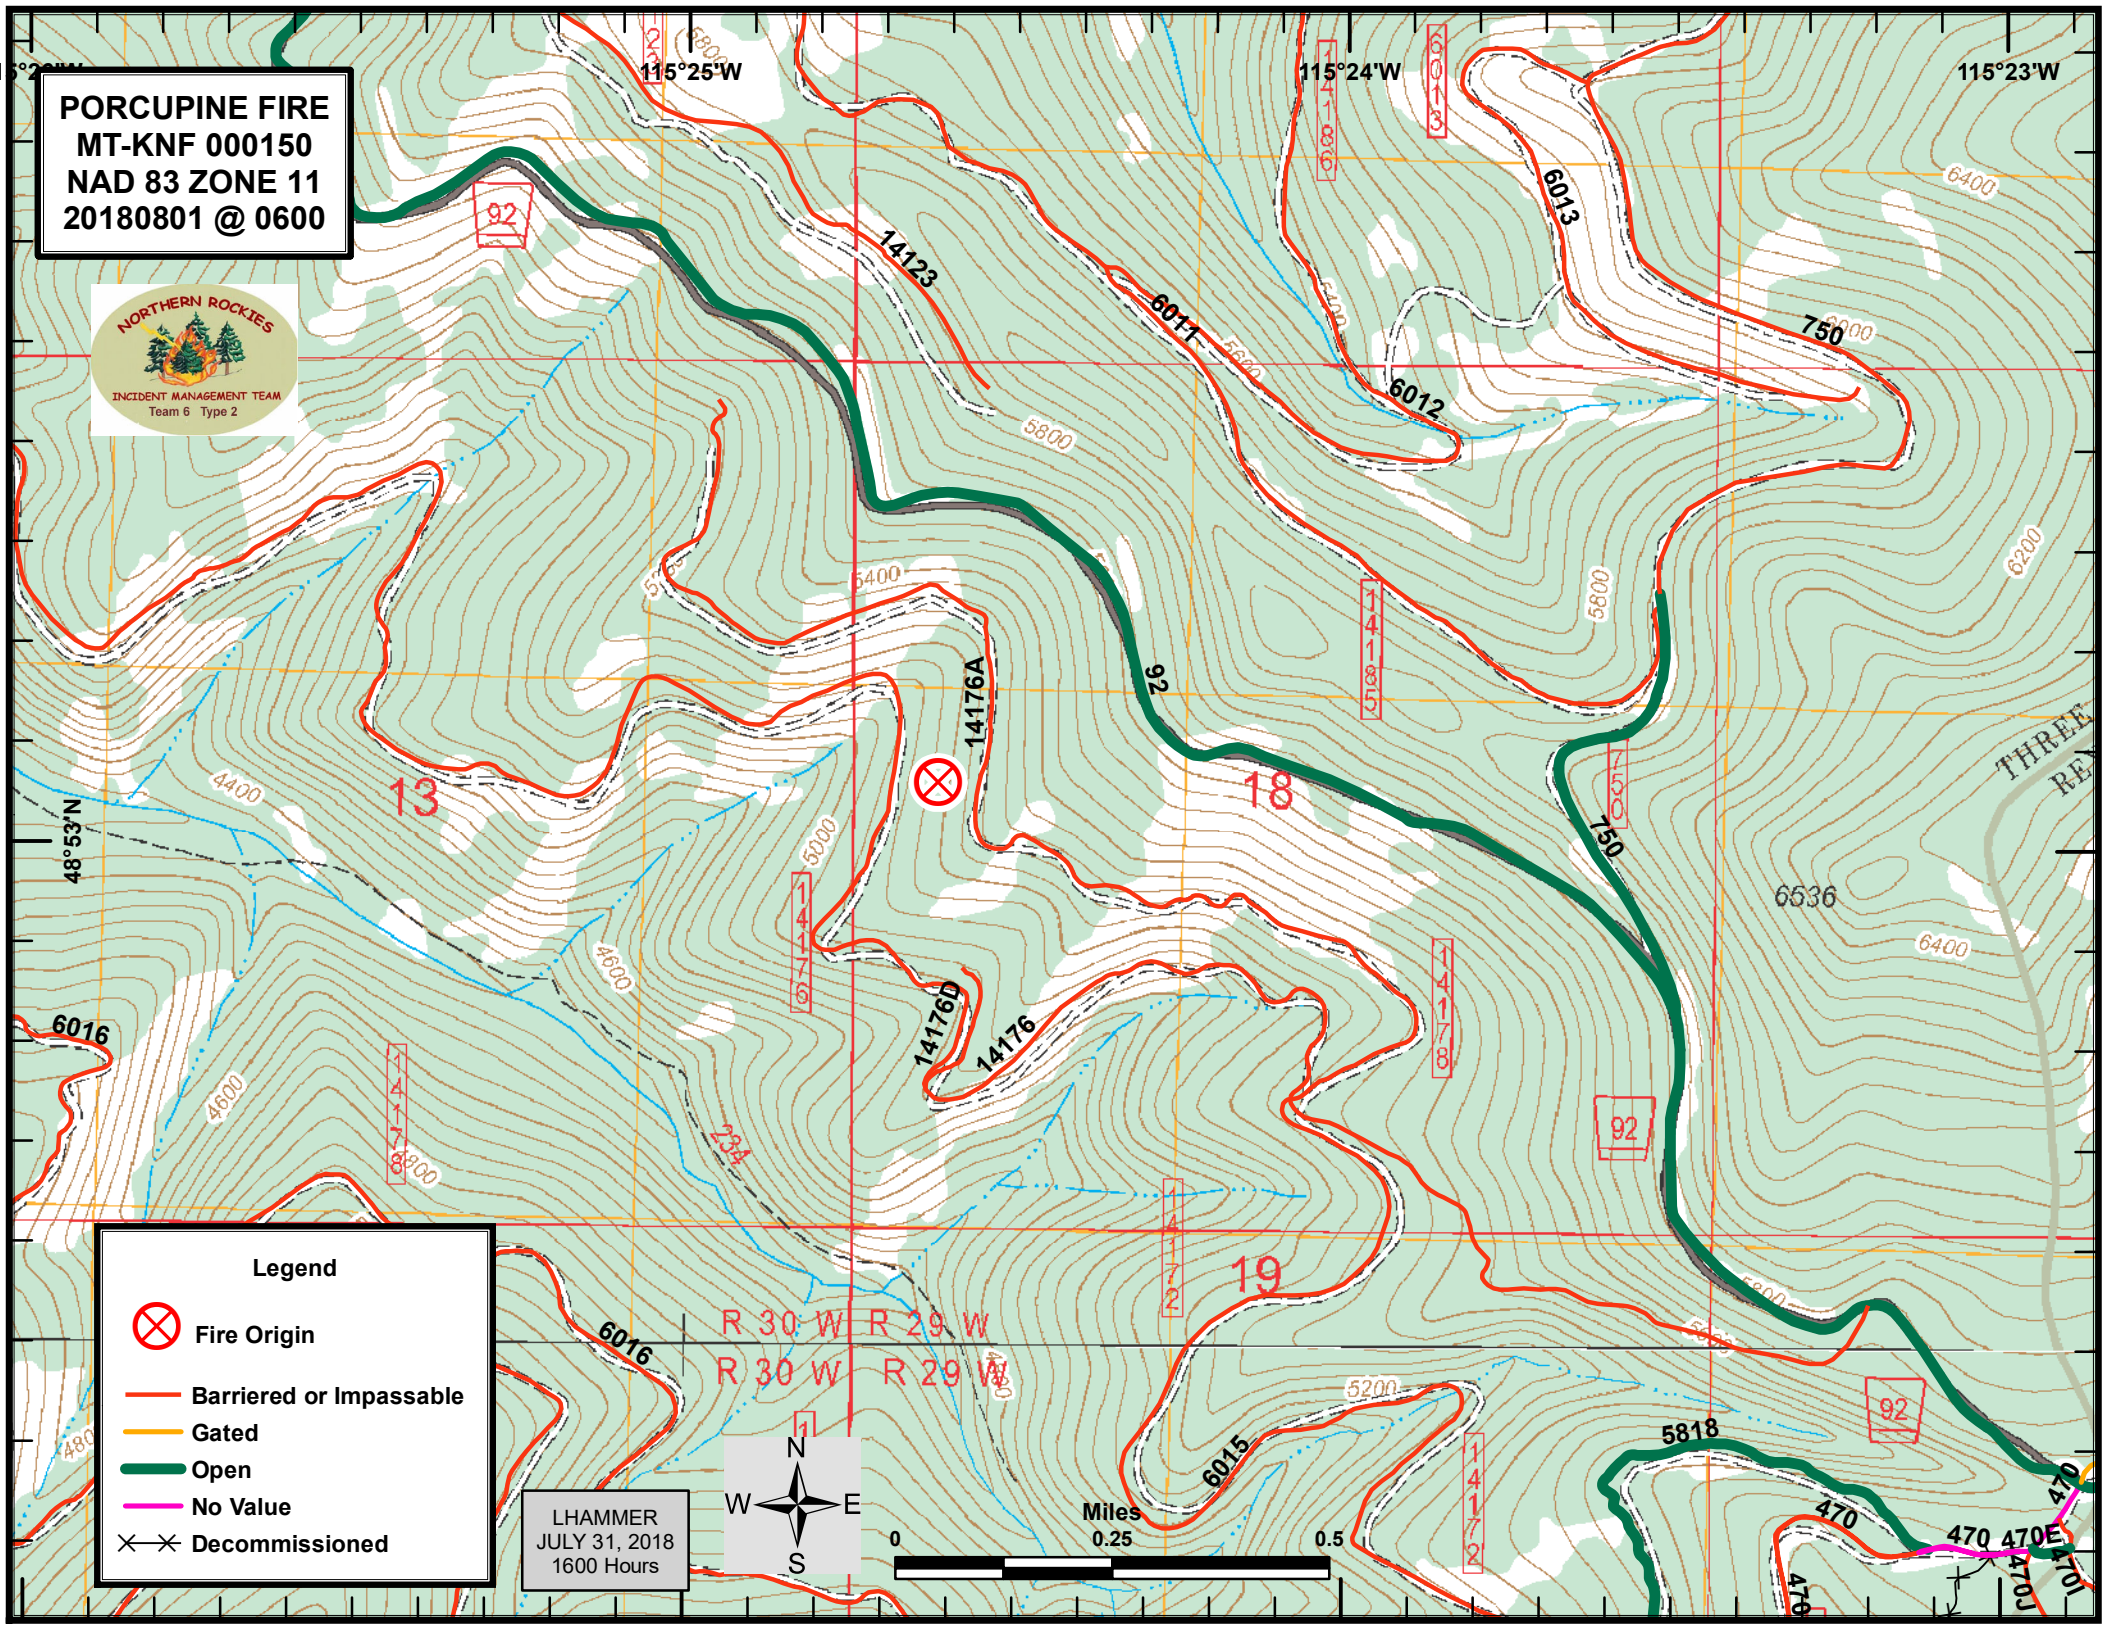

PORCUPINE FIRE
MT-KNF 000150
NAD 83 ZONE 11
20180801 @ 0600

Legend

- Fire Origin
- Barrired or Impassable
- Gated
- Open
- No Value
- Decommissioned

LHAMMER
JULY 31, 2018
1600 Hours