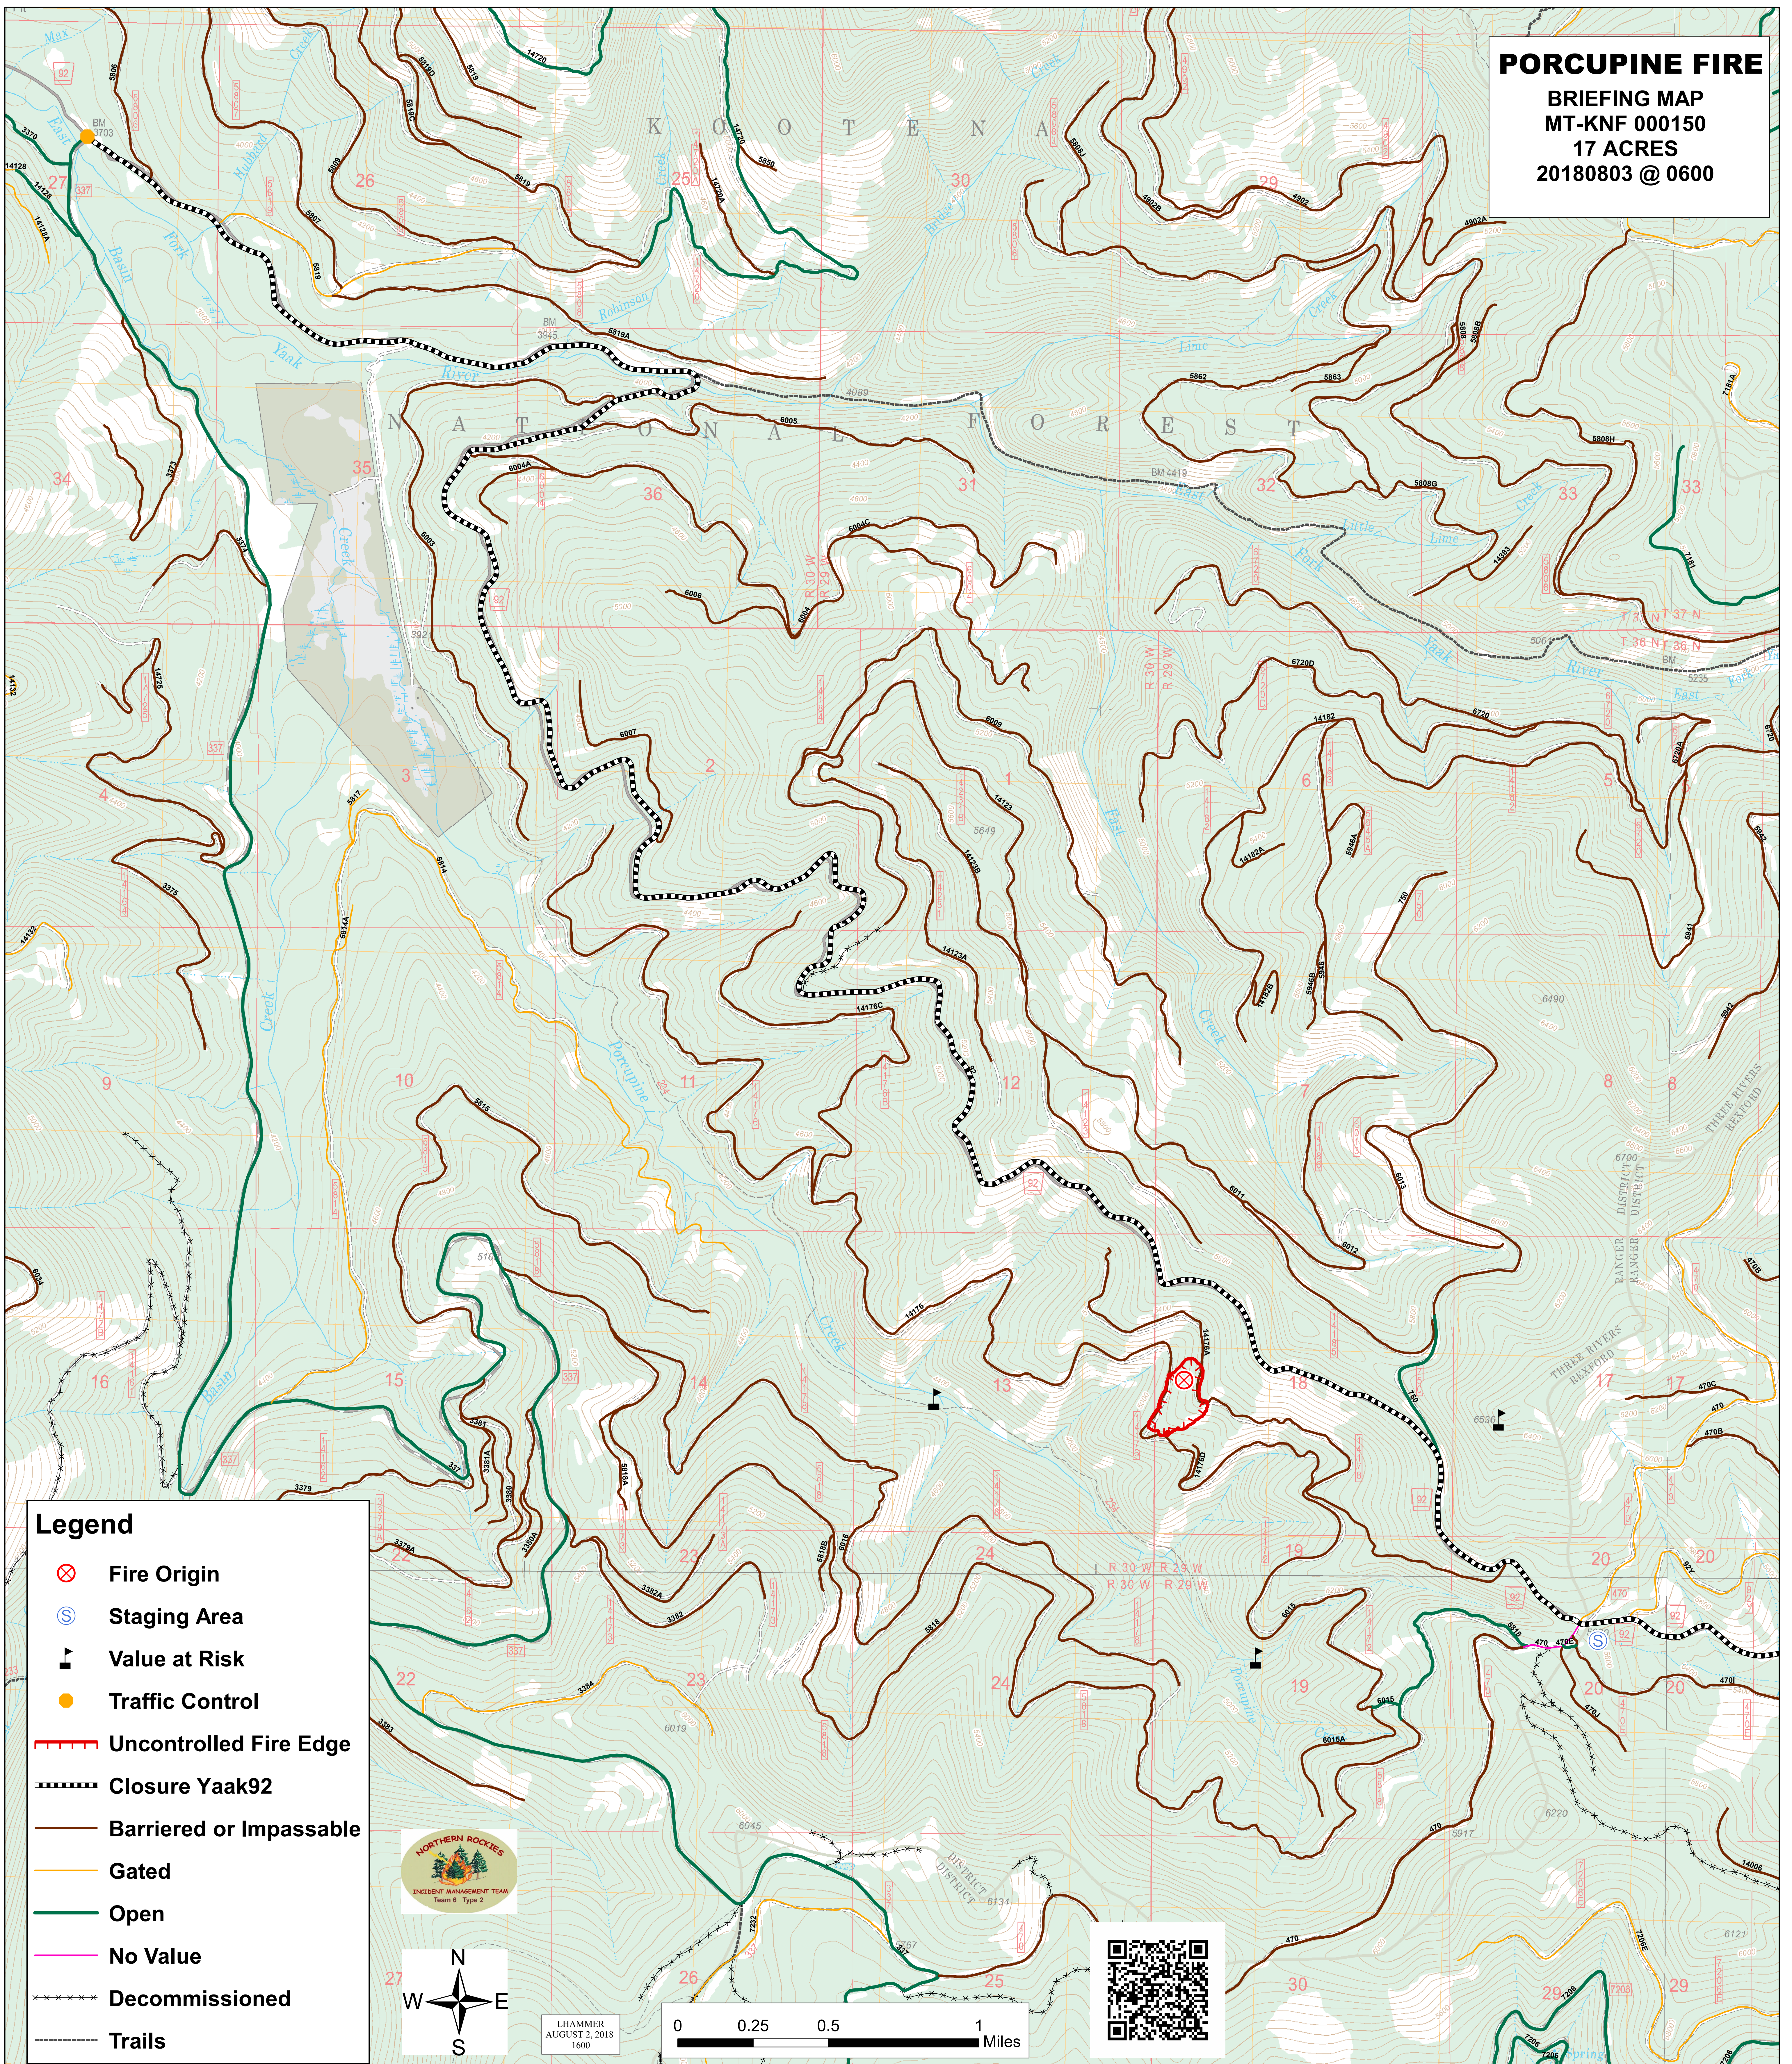

PORCUPINE FIRE

BRIEFING MAP
MT-KNF 000150
17 ACRES
20180803 @ 0600

Legend

- ⊗ Fire Origin
- Ⓢ Staging Area
- ▲ Value at Risk
- Traffic Control
- Uncontrolled Fire Edge
- Closure Yaak92
- Barred or Impassable
- Gated
- Open
- No Value
- Decommissioned
- Trails

LHAMMER
AUGUST 2, 2018
1600