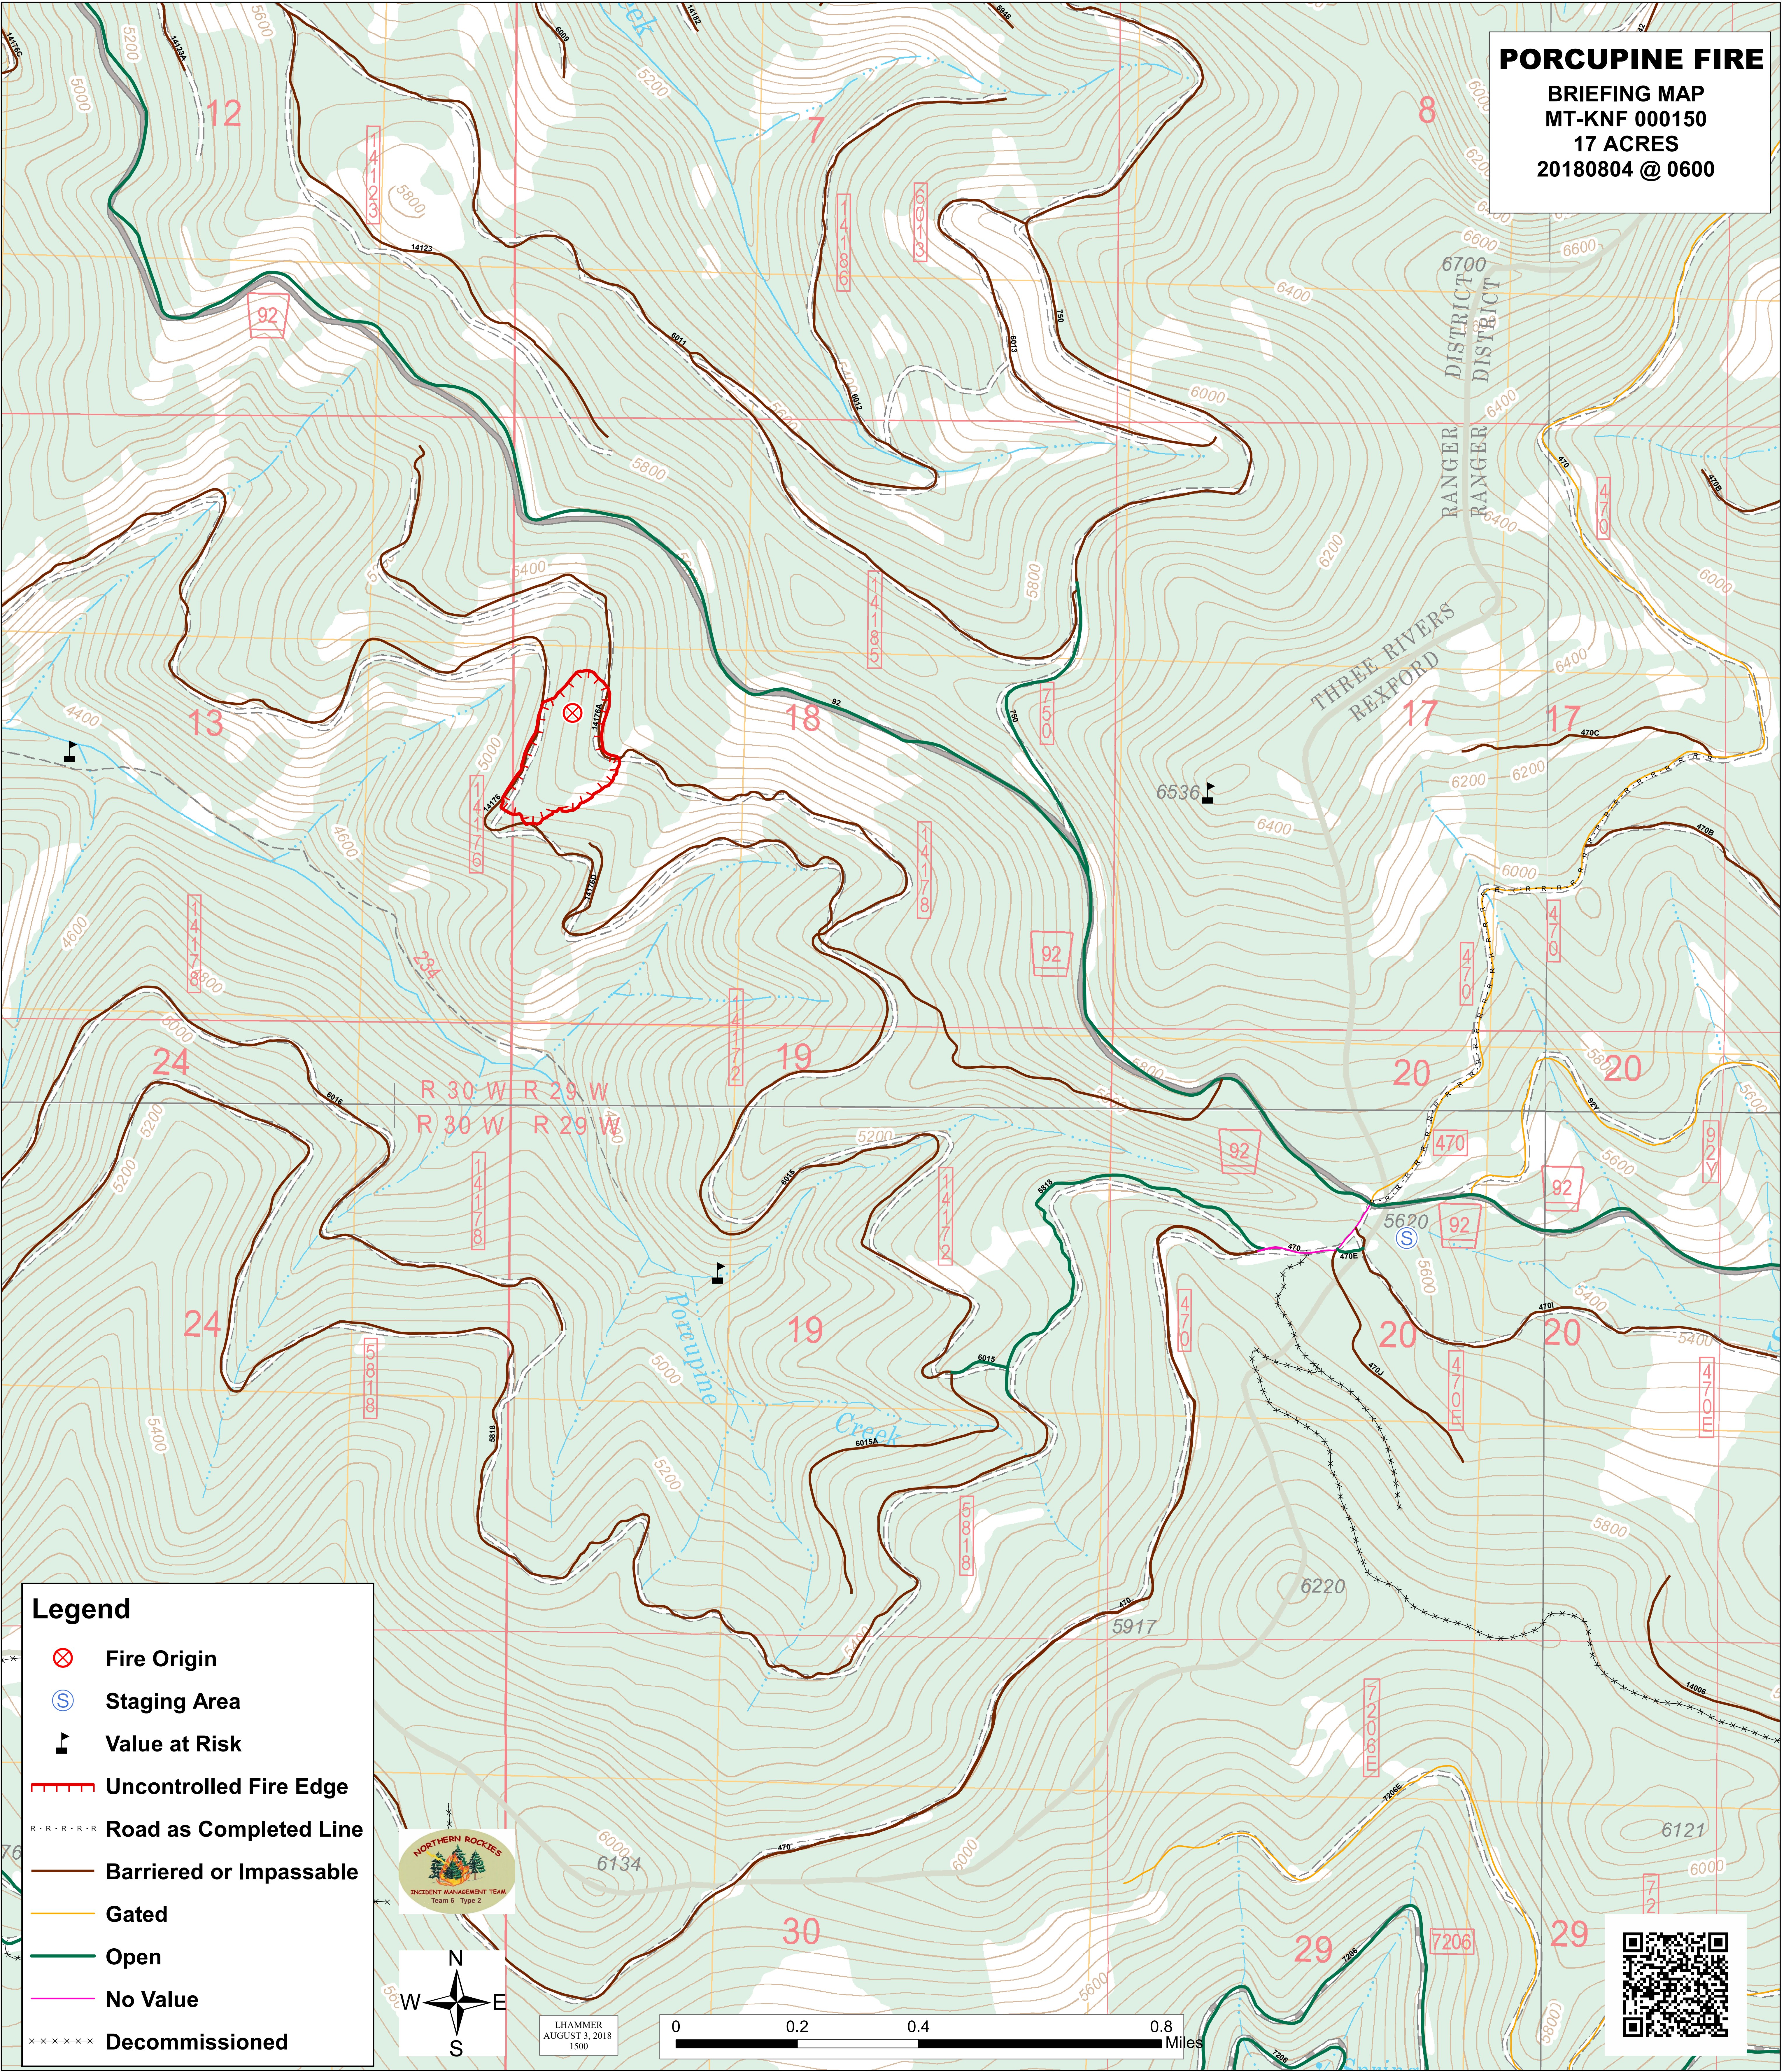

# PORCUPINE FIRE

BRIEFING MAP  
MT-KNF 000150  
17 ACRES  
20180804 @ 0600

## Legend

-  Fire Origin
-  Staging Area
-  Value at Risk
-  Uncontrolled Fire Edge
-  Road as Completed Line
-  Barrièred or Impassable
-  Gated
-  Open
-  No Value
-  Decommissioned

LHAMMER  
AUGUST 3, 2018  
1500