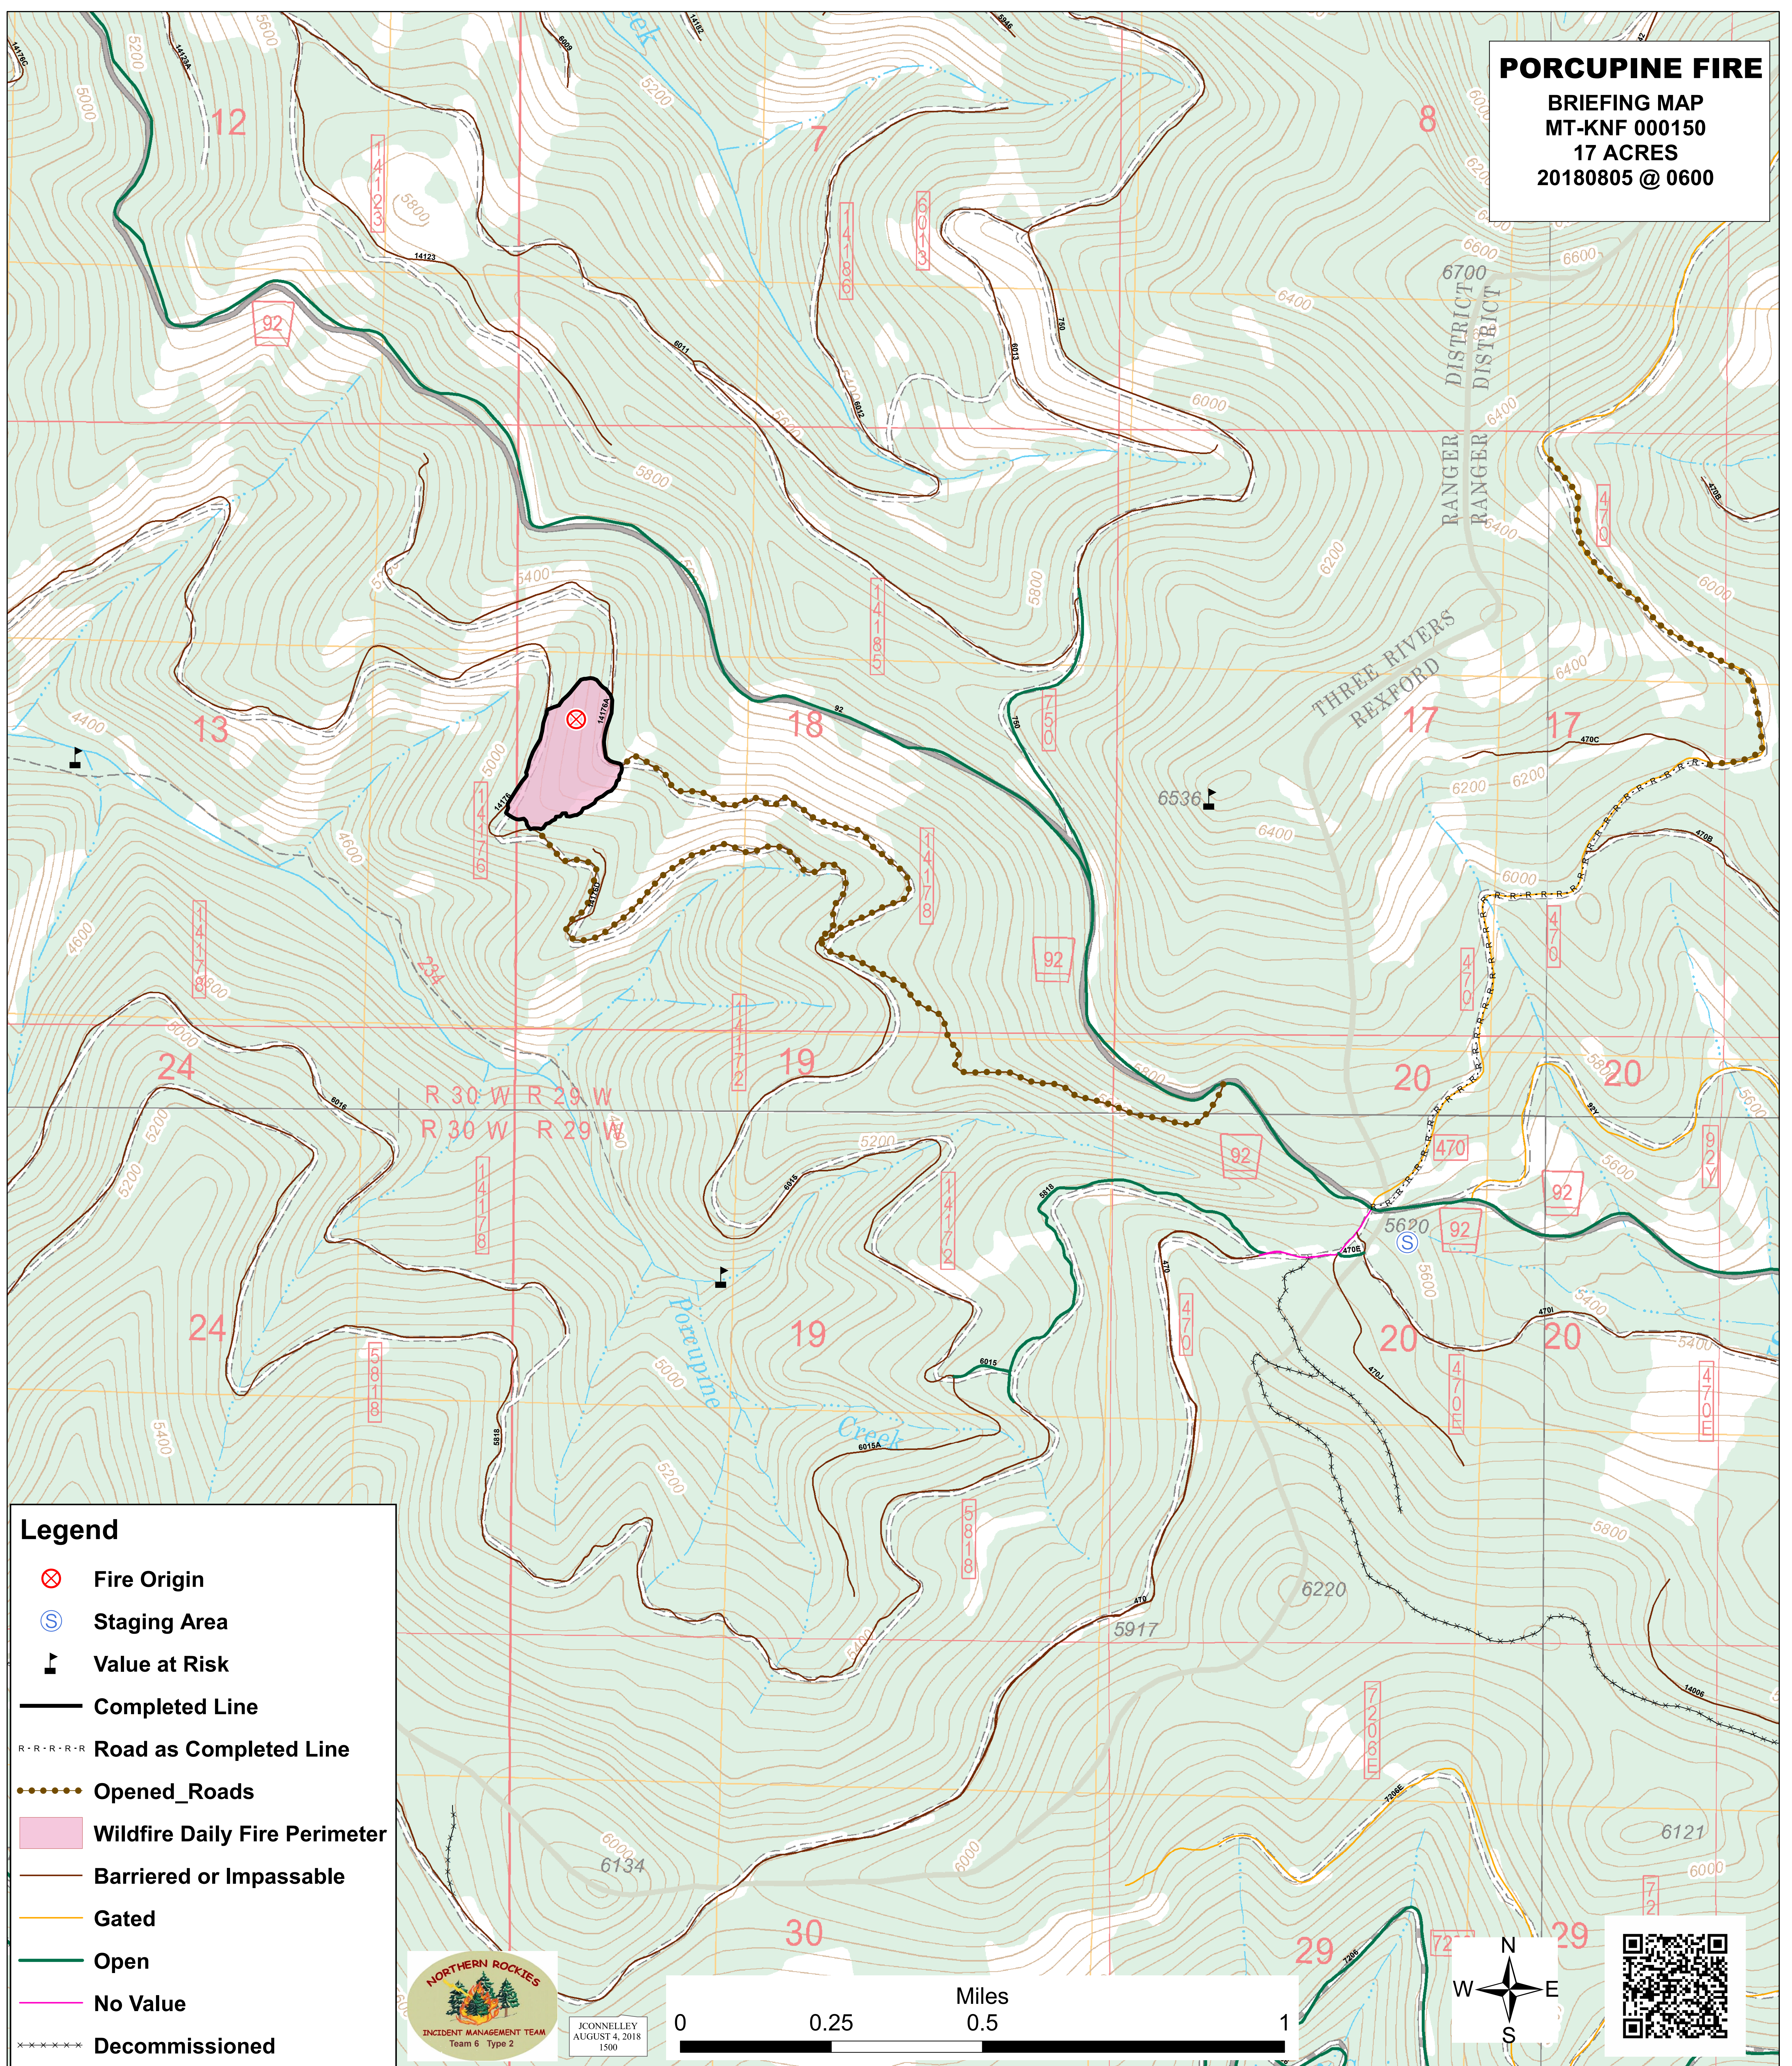

PORCUPINE FIRE

BRIEFING MAP
MT-KNF 000150
17 ACRES
20180805 @ 0600

Legend

- Fire Origin
- Staging Area
- Value at Risk
- Completed Line
- Road as Completed Line
- Opened_Roads
- Wildfire Daily Fire Perimeter
- Barrired or Impassable
- Gated
- Open
- No Value
- Decommissioned

JCONNELLY
AUGUST 4, 2018
1500