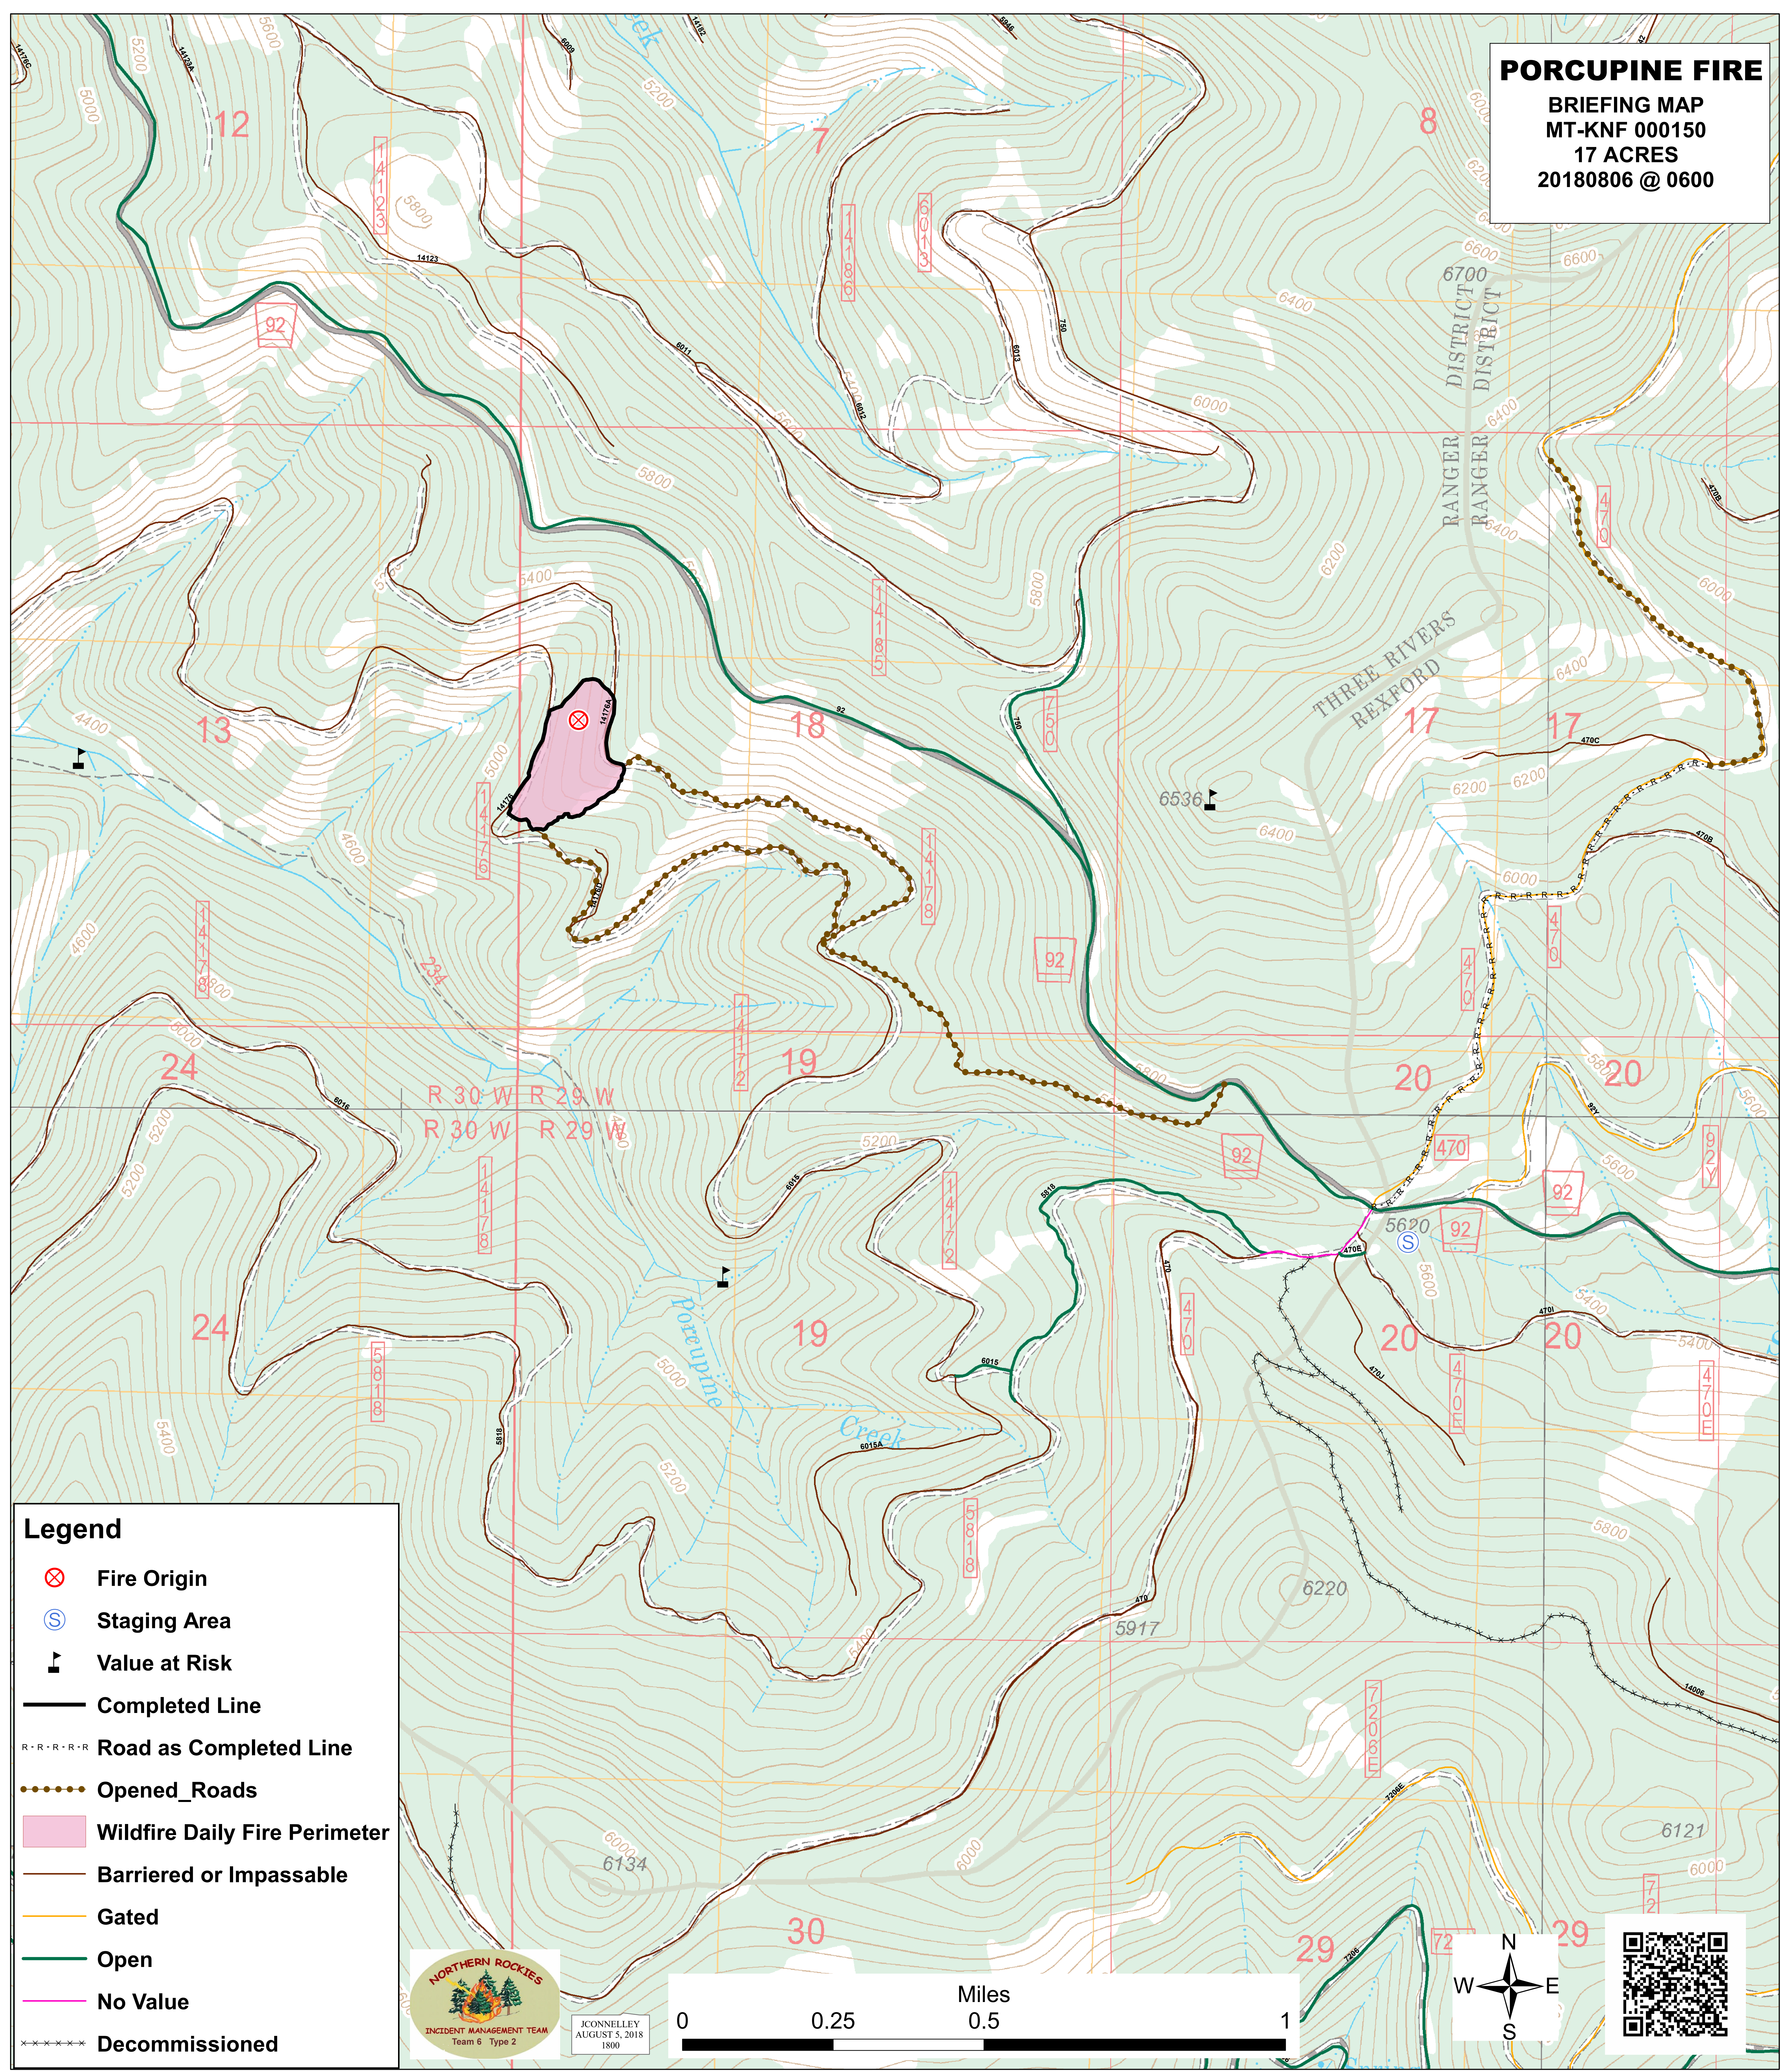

PORCUPINE FIRE
BRIEFING MAP
MT-KNF 000150
17 ACRES
20180806 @ 0600

Legend

- Fire Origin
- Staging Area
- Value at Risk
- Completed Line
- Road as Completed Line
- Opened_Roads
- Wildfire Daily Fire Perimeter
- Barriered or Impassable
- Gated
- Open
- No Value
- Decommissioned

JCONNELLY
 AUGUST 5, 2018
 1800