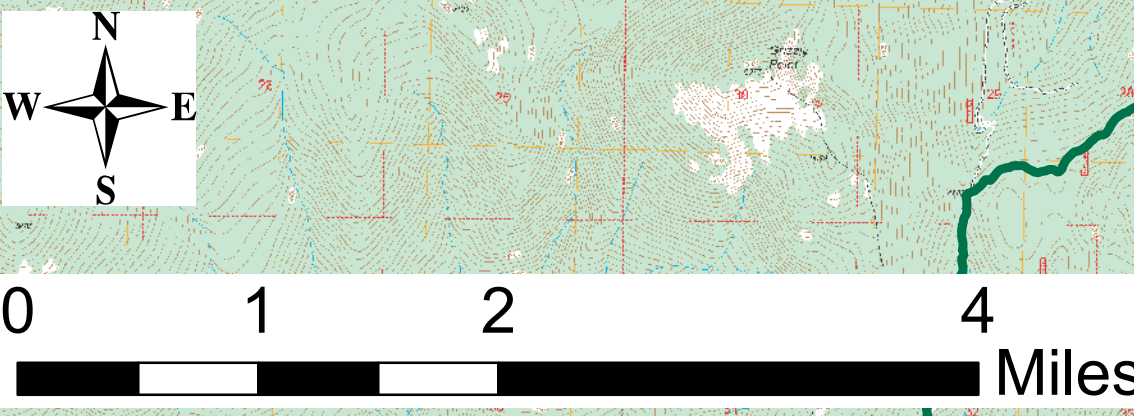

TRANSPORTATION MAP
MT-KNF 000161 & 000150
NAD 83 ZONE 11
20180806

DAVIS FIRE

PORCUPINE FIRE

FeatureCategory: 'Fire Location' AND OBJECTID <- 325802 AND OBJECTID <-> 325803 AND OBJECTID <-> 325804 AND OBJECTID <-> 325805

Legend

- Pacific Northwest Trail
- Fire Location
- Incident Command Post
- Repeater
- Staging Area
- Value at Risk
- Other
- KNF_City
- OpenRdsshp
- C - COUNTY, PARISH, BOROUGH
- P - PRIVATE
- SH - STATE HIGHWAY