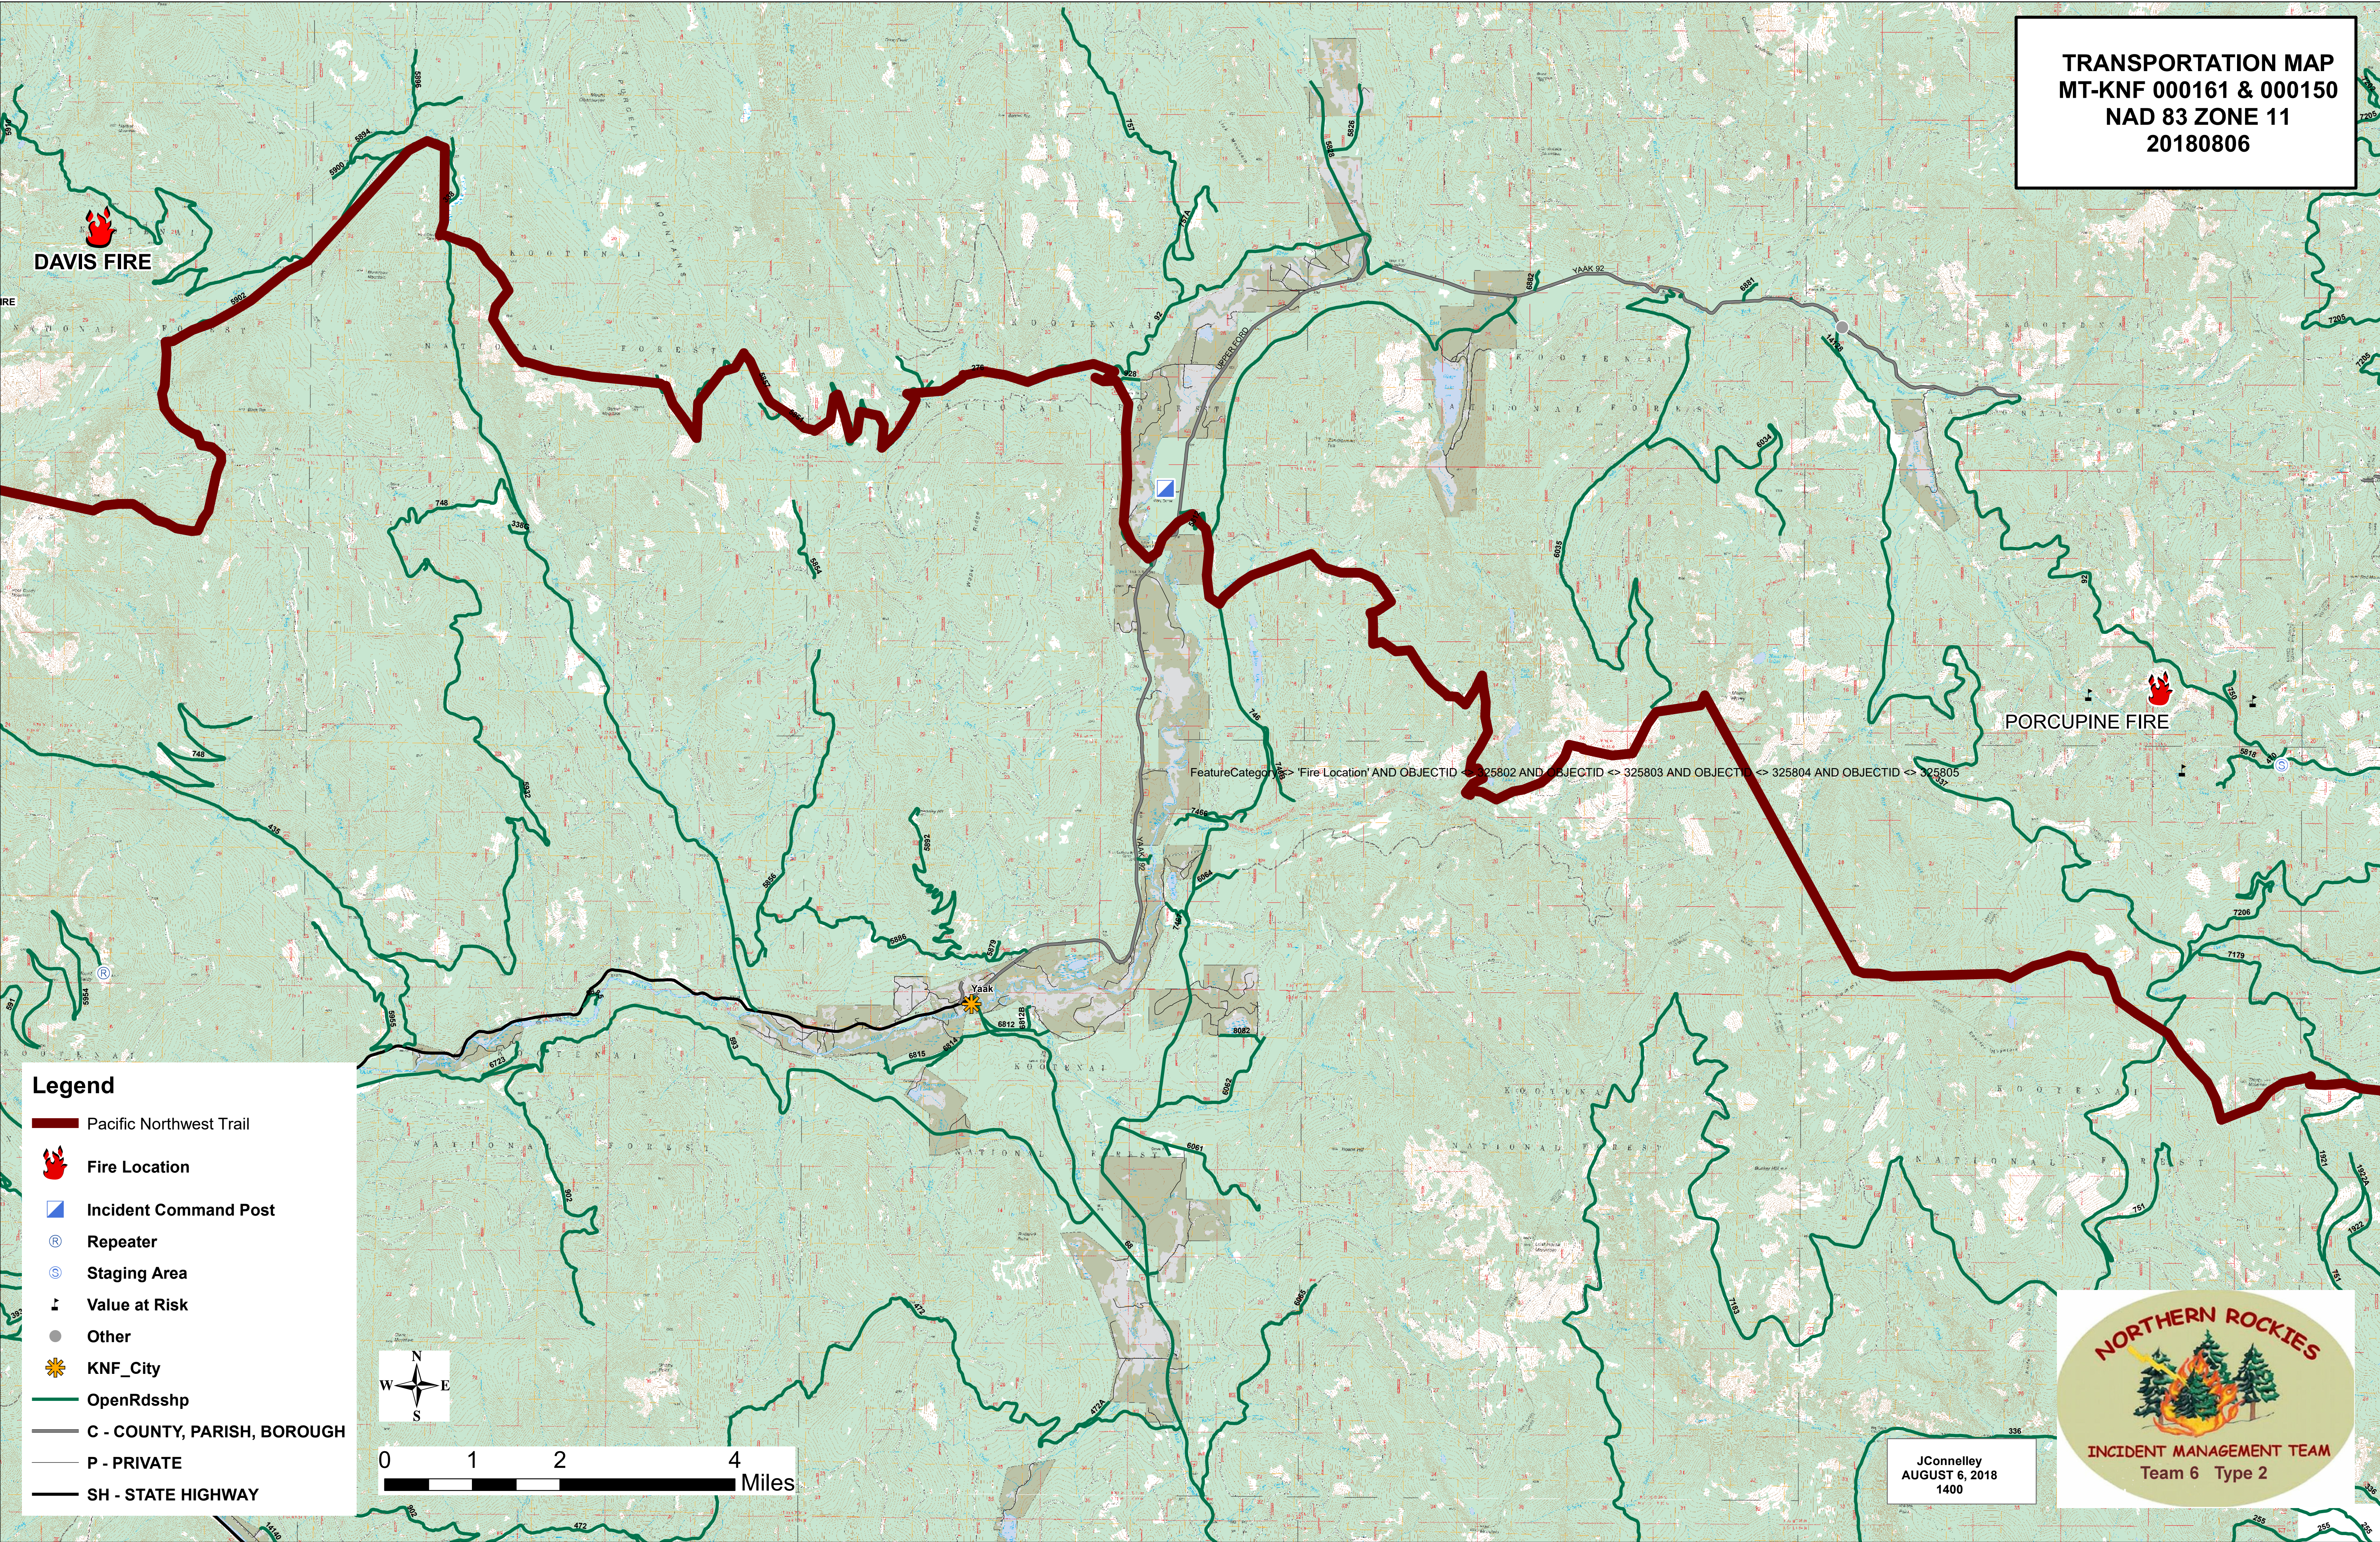

TRANSPORTATION MAP
MT-KNF 000161 & 000150
NAD 83 ZONE 11
20180806

DAVIS FIRE

PORCUPINE FIRE

FeatureCategory: 'Fire Location' AND OBJECTID <- 325802 AND OBJECTID <-> 325803 AND OBJECTID <-> 325804 AND OBJECTID <-> 325805

Legend

- Pacific Northwest Trail
- Fire Location
- Incident Command Post
- Repeater
- Staging Area
- Value at Risk
- Other
- KNF_City
- OpenRdsshp
- C - COUNTY, PARISH, BOROUGH
- P - PRIVATE
- SH - STATE HIGHWAY