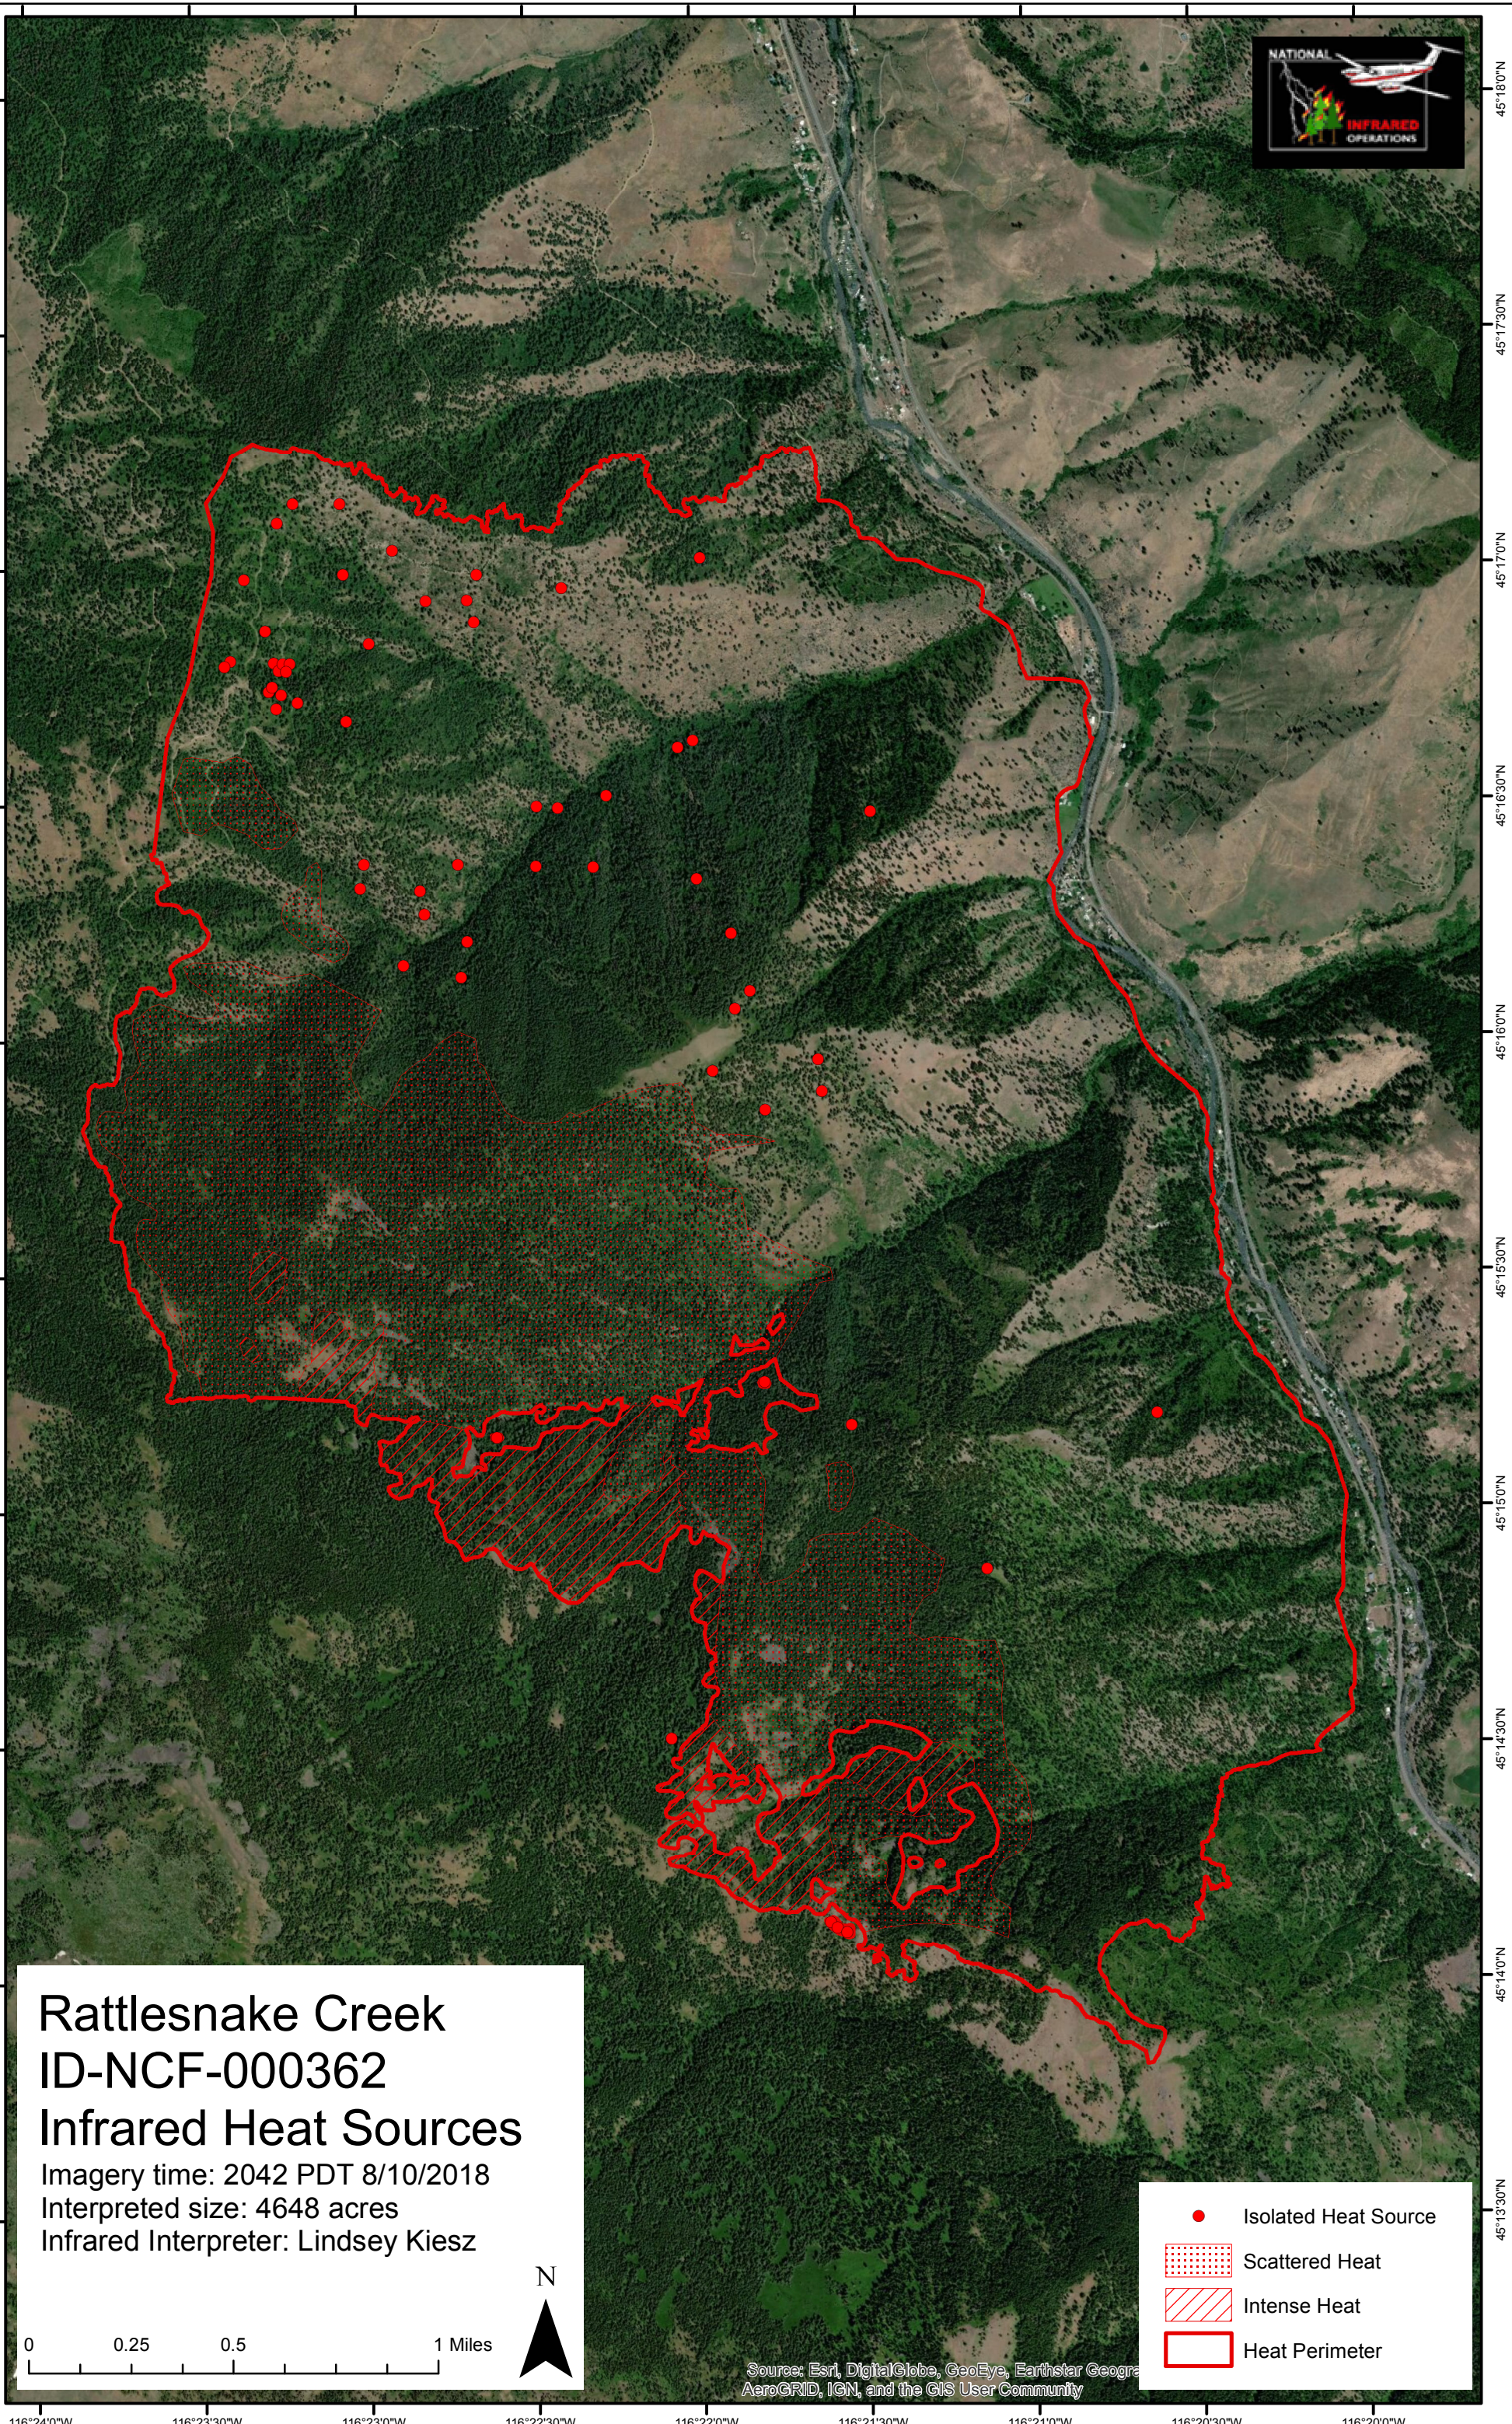

45°18'0"N
45°17'30"N
45°17'0"N
45°16'30"N
45°16'0"N
45°15'30"N
45°15'0"N
45°14'30"N
45°14'0"N
45°13'30"N

Rattlesnake Creek
ID-NCF-000362
Infrared Heat Sources
Imagery time: 2042 PDT 8/10/2018
Interpreted size: 4648 acres
Infrared Interpreter: Lindsey Kiesz

-  Isolated Heat Source
-  Scattered Heat
-  Intense Heat
-  Heat Perimeter

Source: Esri, DigitalGlobe, GeoEye, Earthstar Geographics, AeroGRID, IGN, and the GIS User Community

116°24'0"W 116°23'30"W 116°23'0"W 116°22'30"W 116°22'0"W 116°21'30"W 116°21'0"W 116°20'30"W 116°20'0"W