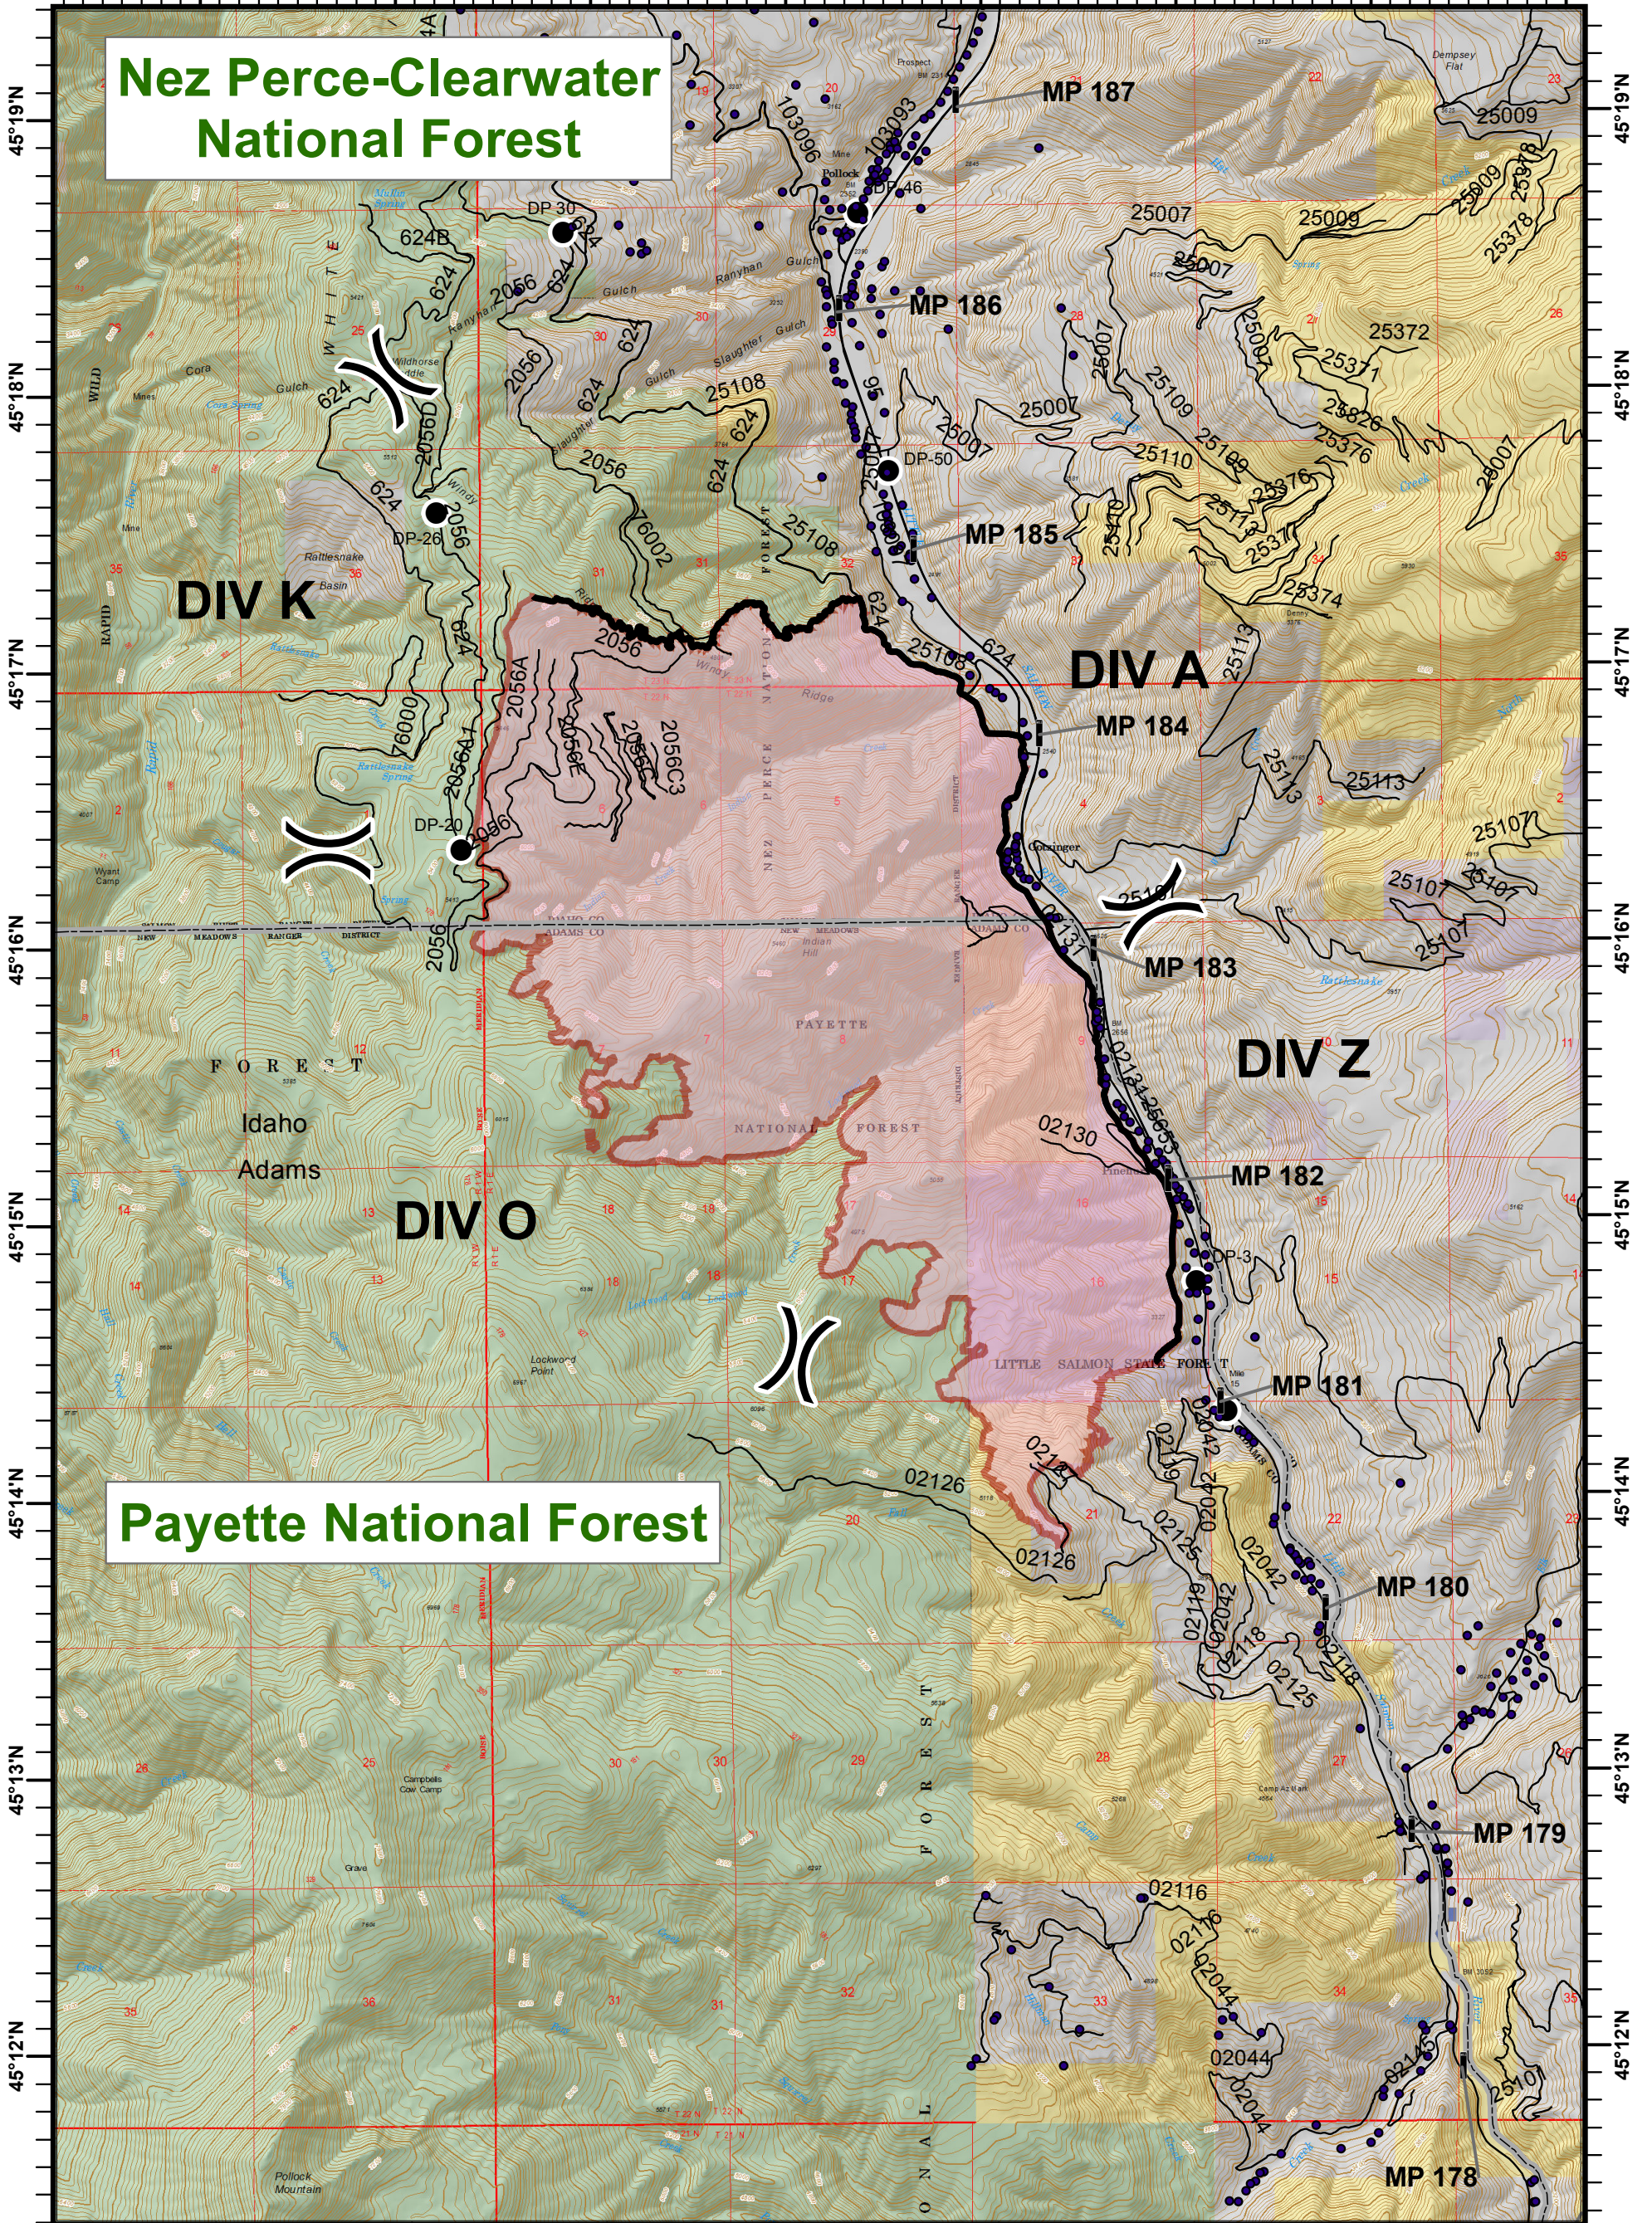

116°25'W 116°24'W 116°23'W 116°22'W 116°21'W 116°20'W 116°19'W 116°18'W

Nez Perce-Clearwater National Forest

Payette National Forest

Rattlesnake Creek
ID-NCF-000362

Fire Perimeter as of
07/31/2018 0158 hrs
3,789 Acres

- | | | | | | |
|--|----------------|--|----------------|--|----------------|
| | Mile Post | | County | | Forest Service |
| | Structures | | Fire Perimeter | | BLM |
| | Drop Point | | | | Private |
| | Division Break | | | | State |
| | Roads | | | | State F&G |