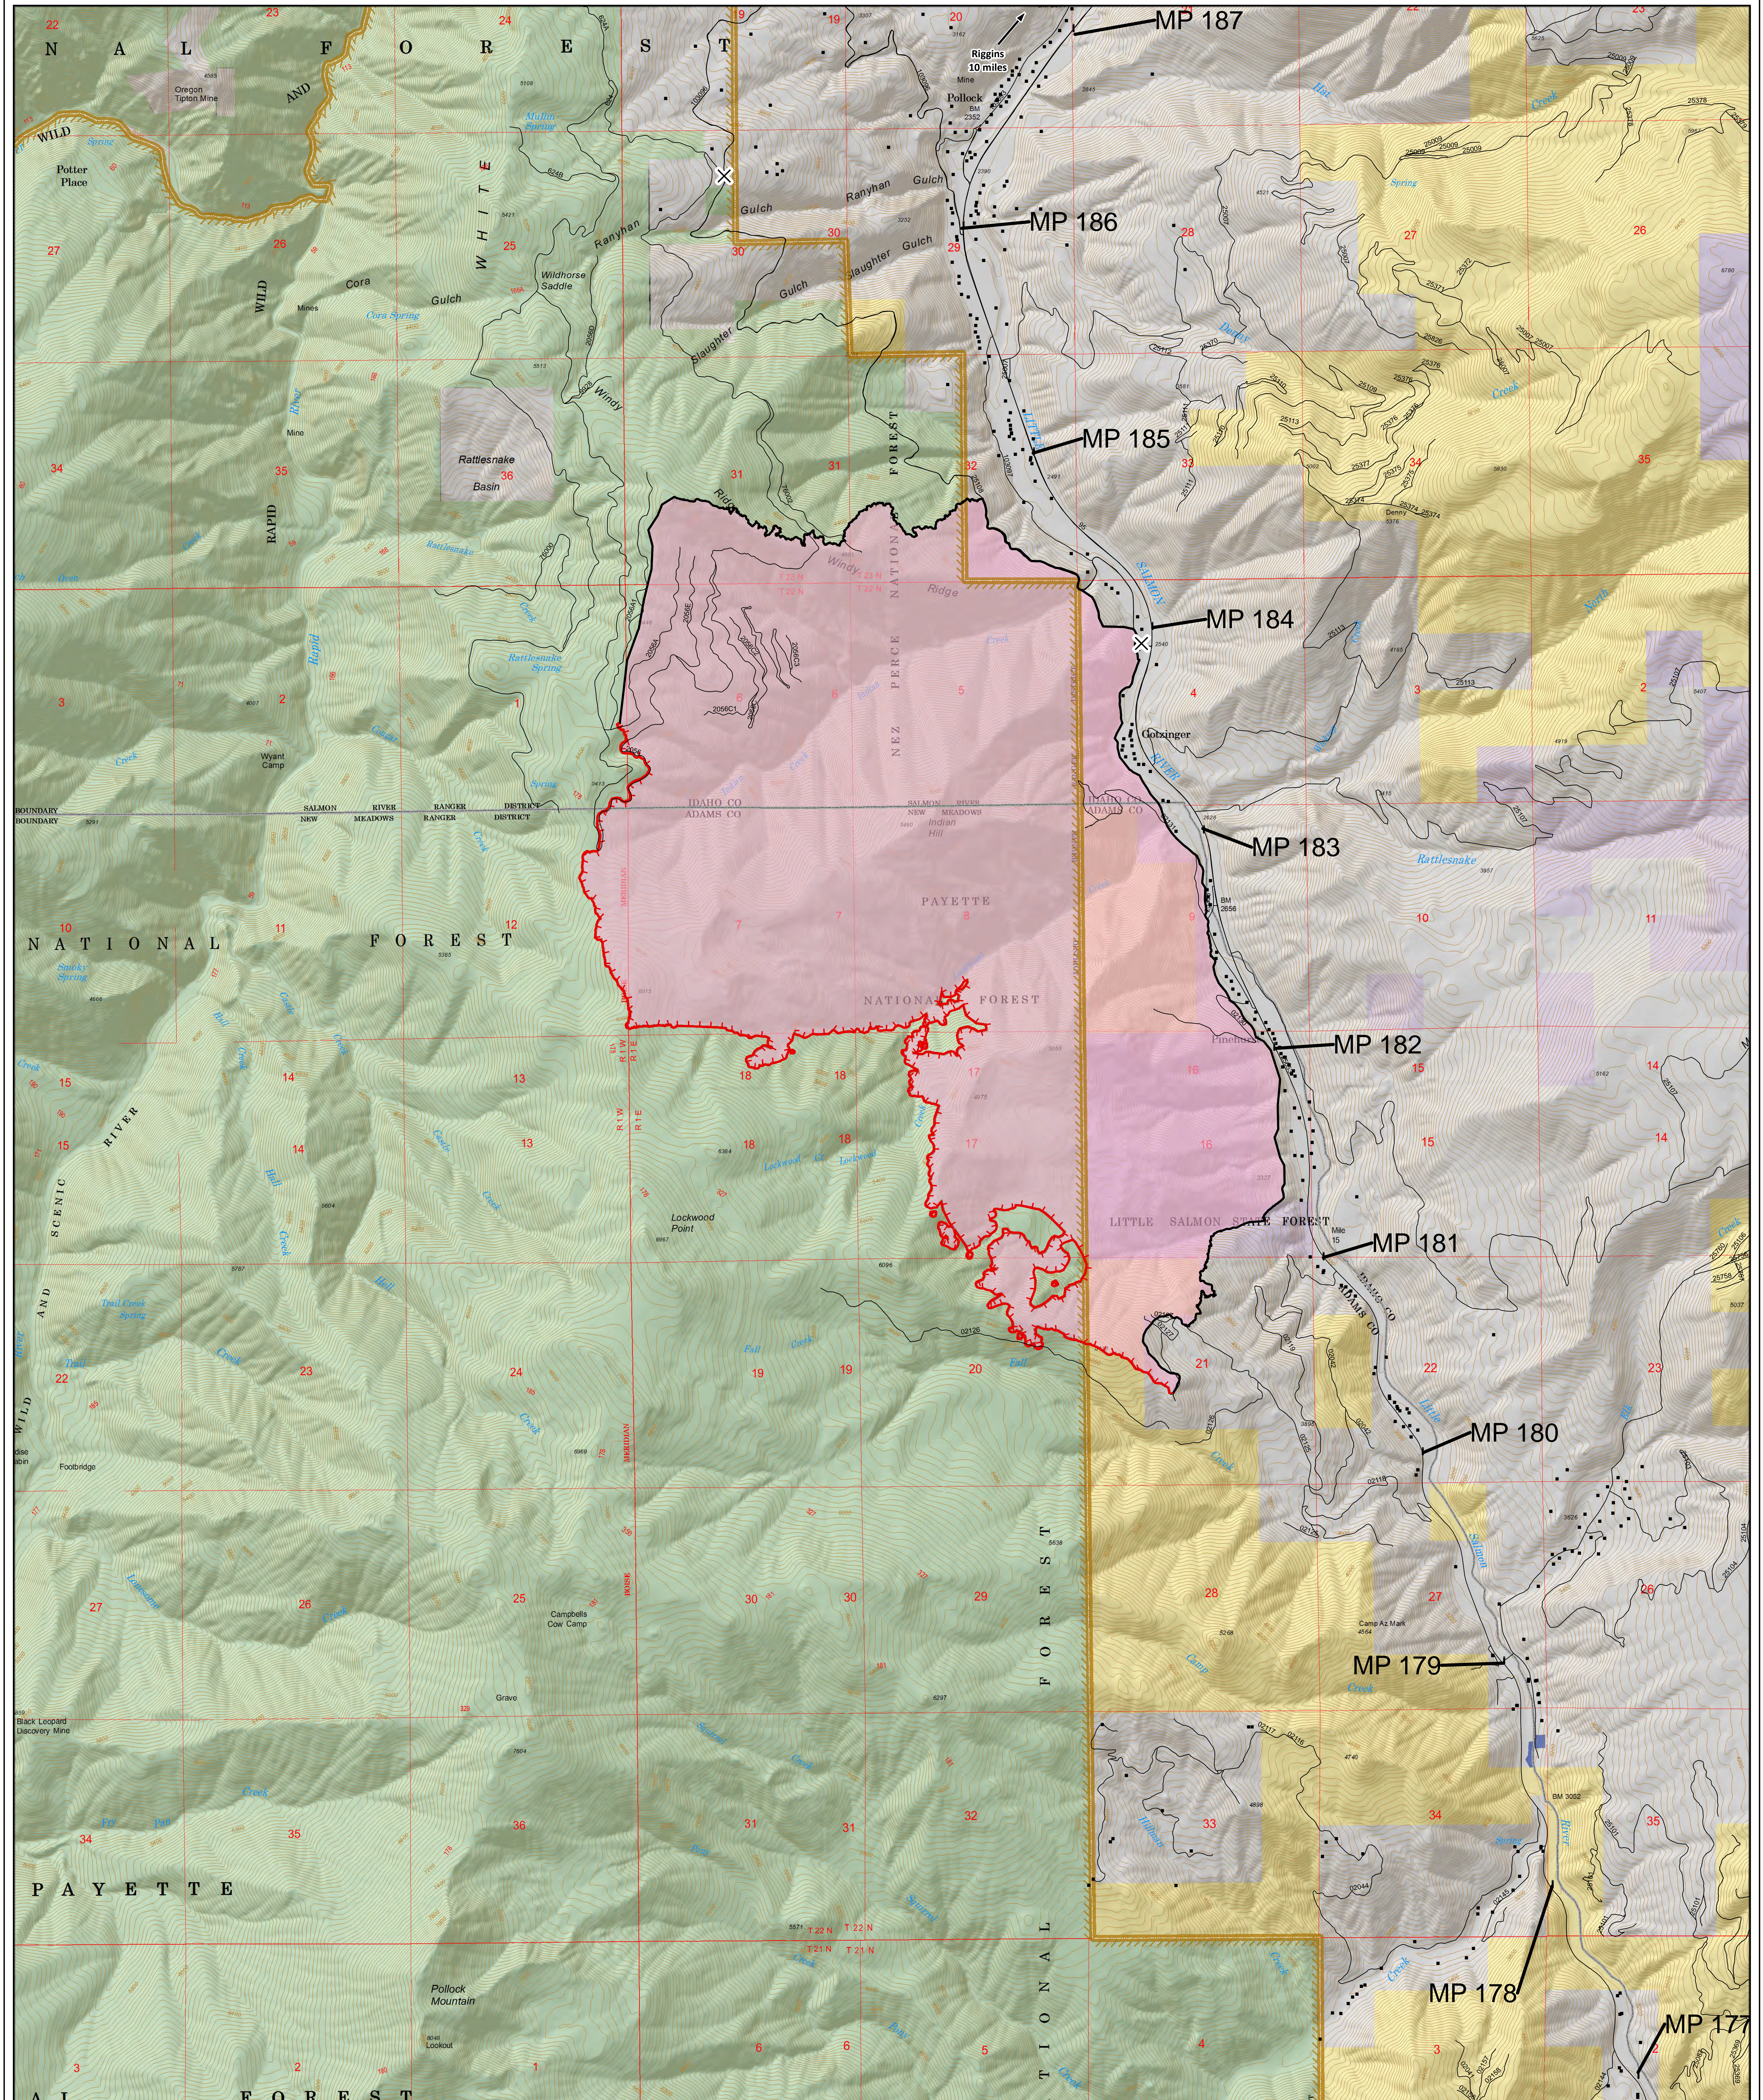

Rattlesnake Creek Fire

08/09/2018

ID-NCF-000362

Fire perimeter as of
08/08/2018 2037 hrs
4,433 Acres

- | | | | | |
|----------------|--------------------------|---------------------------------|------------------|-------------|
| ✕ Road Closure | — Roads | □ County | Ownership | □ Private |
| ■ Structures | — Uncontrolled Fire Edge | ▨ Area Closure | □ Forest Service | □ State |
| ⊥ Mile Post | — Completed Line | □ Wildfire Daily Fire Perimeter | □ BLM | □ State F&G |