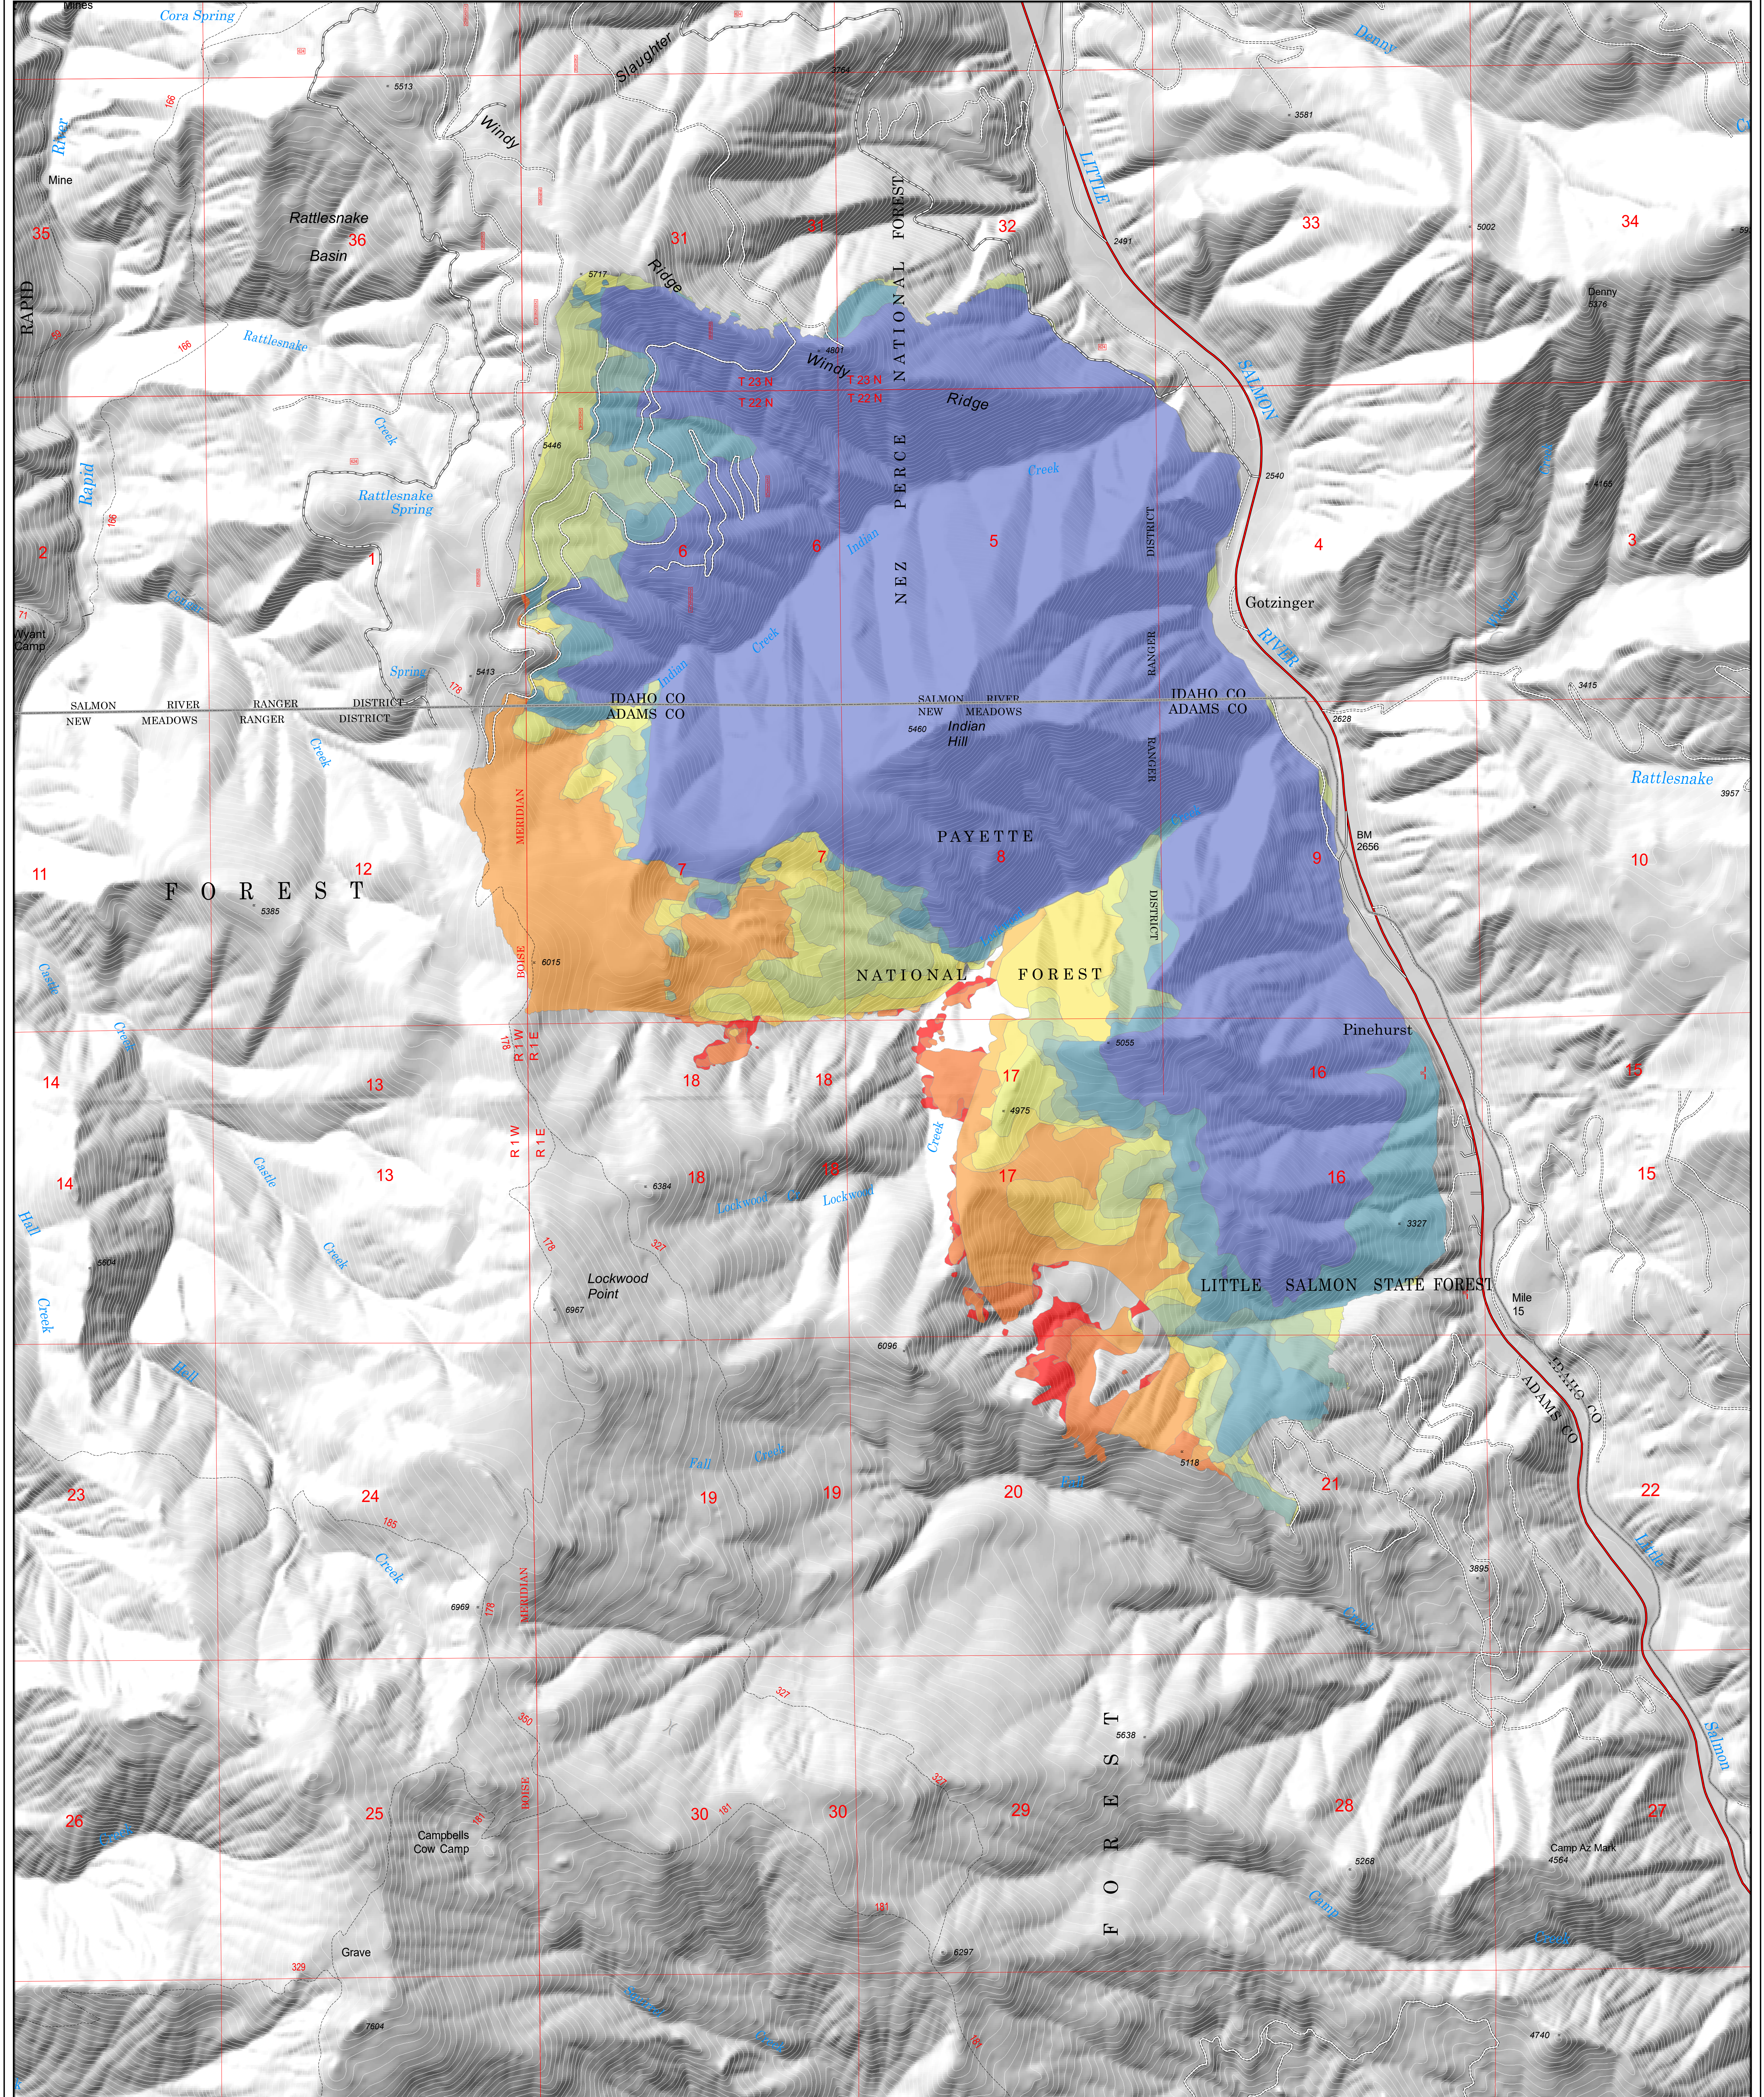

# Rattlesnake Creek Fire Progression

08/09/2018

**ID-NCF-000362**

Fire perimeter as of  
08/08/2018 2037 hrs  
4,433 Acres

**Operational Period, Growth in Acres**

	7/25/2018 - 2,633 ac		7/29/2018, 230 ac		8/4/2018, 464 ac
	7/26/2018 - 389 ac		7/30/2018, 123 ac		8/6/2018, 77 ac
	7/27/2018 - 95 ac		7/31/2018, 164 ac		8/7/2018, 17 ac
	7/28/2018, 146 ac		8/1/2018, 61 ac		8/8/2018, 34 ac