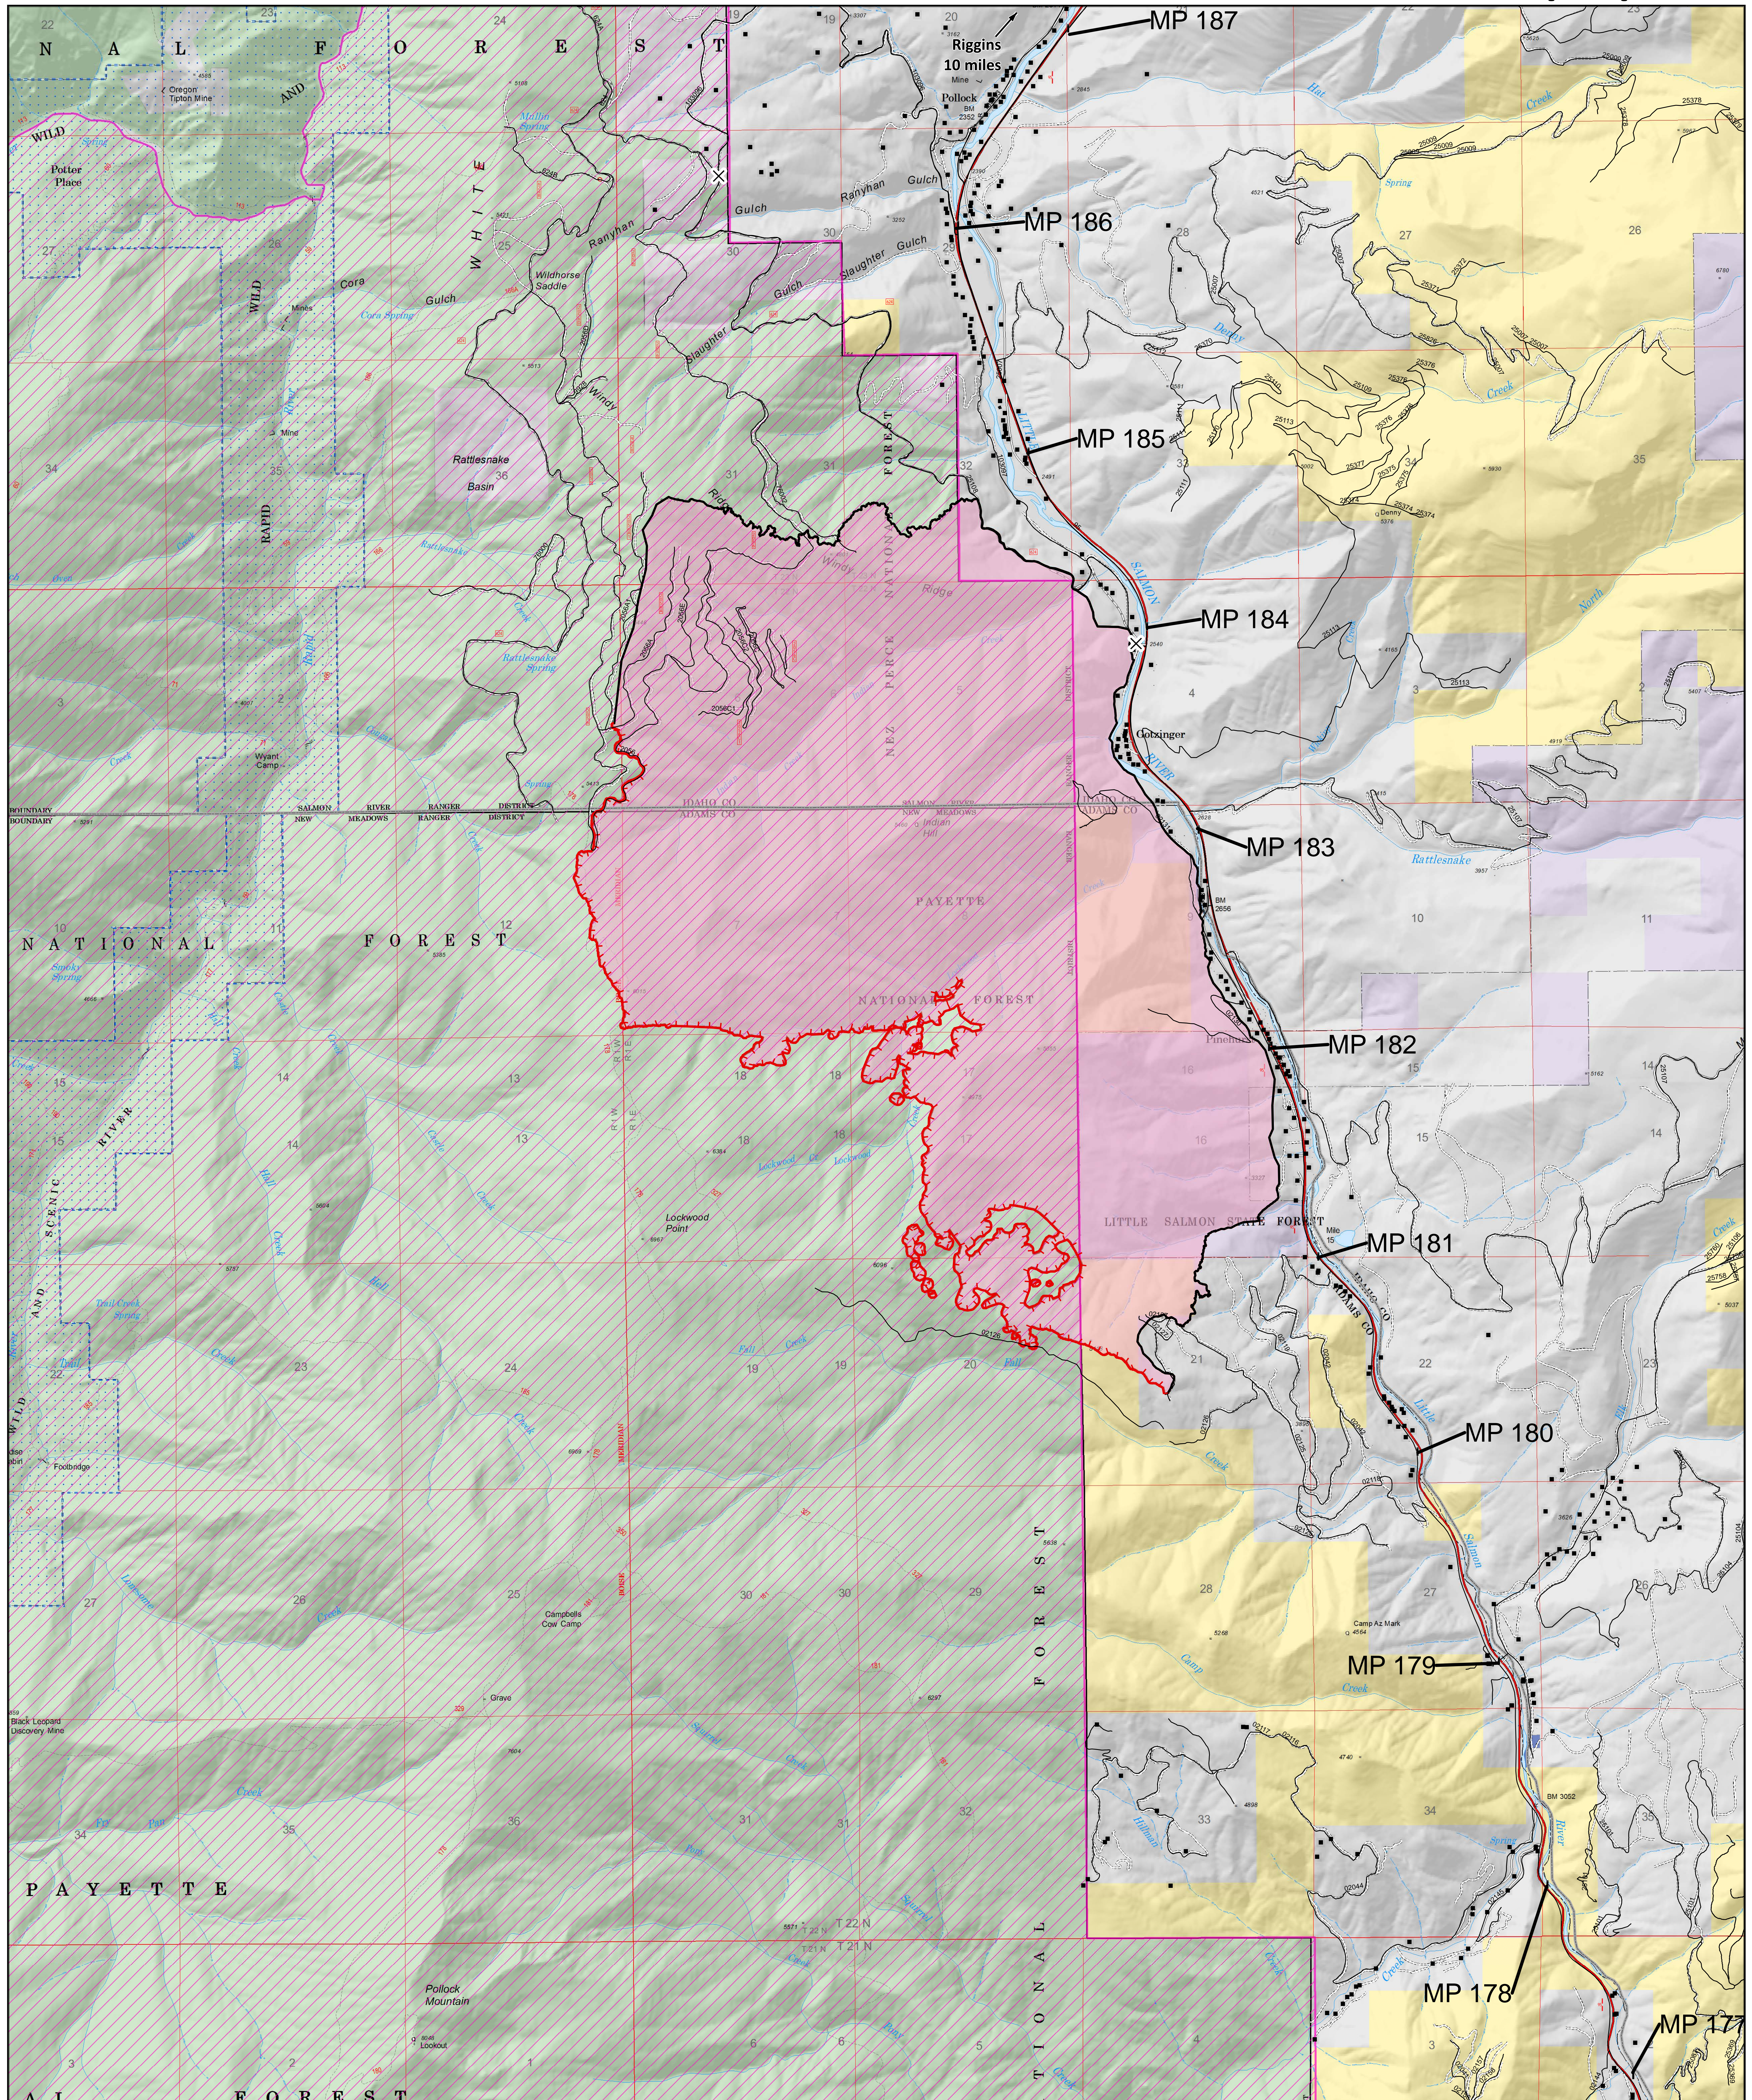

Rattlesnake Creek Fire

08/10/2018

ID-NCF-000362

Fire perimeter as of
08/10/2018 0121 hrs
4,488 Acres

- | | | | | |
|----------------|--------------------------|---------------------------------|------------------|-------------|
| ■ Structures | — Roads | □ County | ■ Ownership | □ Private |
| × Road Closure | — Uncontrolled Fire Edge | ▨ Area Closure | ■ Forest Service | □ State |
| ⊥ Mile Post | — Completed Line | ▨ Wildfire Daily Fire Perimeter | ■ BLM | ■ State F&G |

N
S
E
W

Southwest Area
Incident Management Team 3