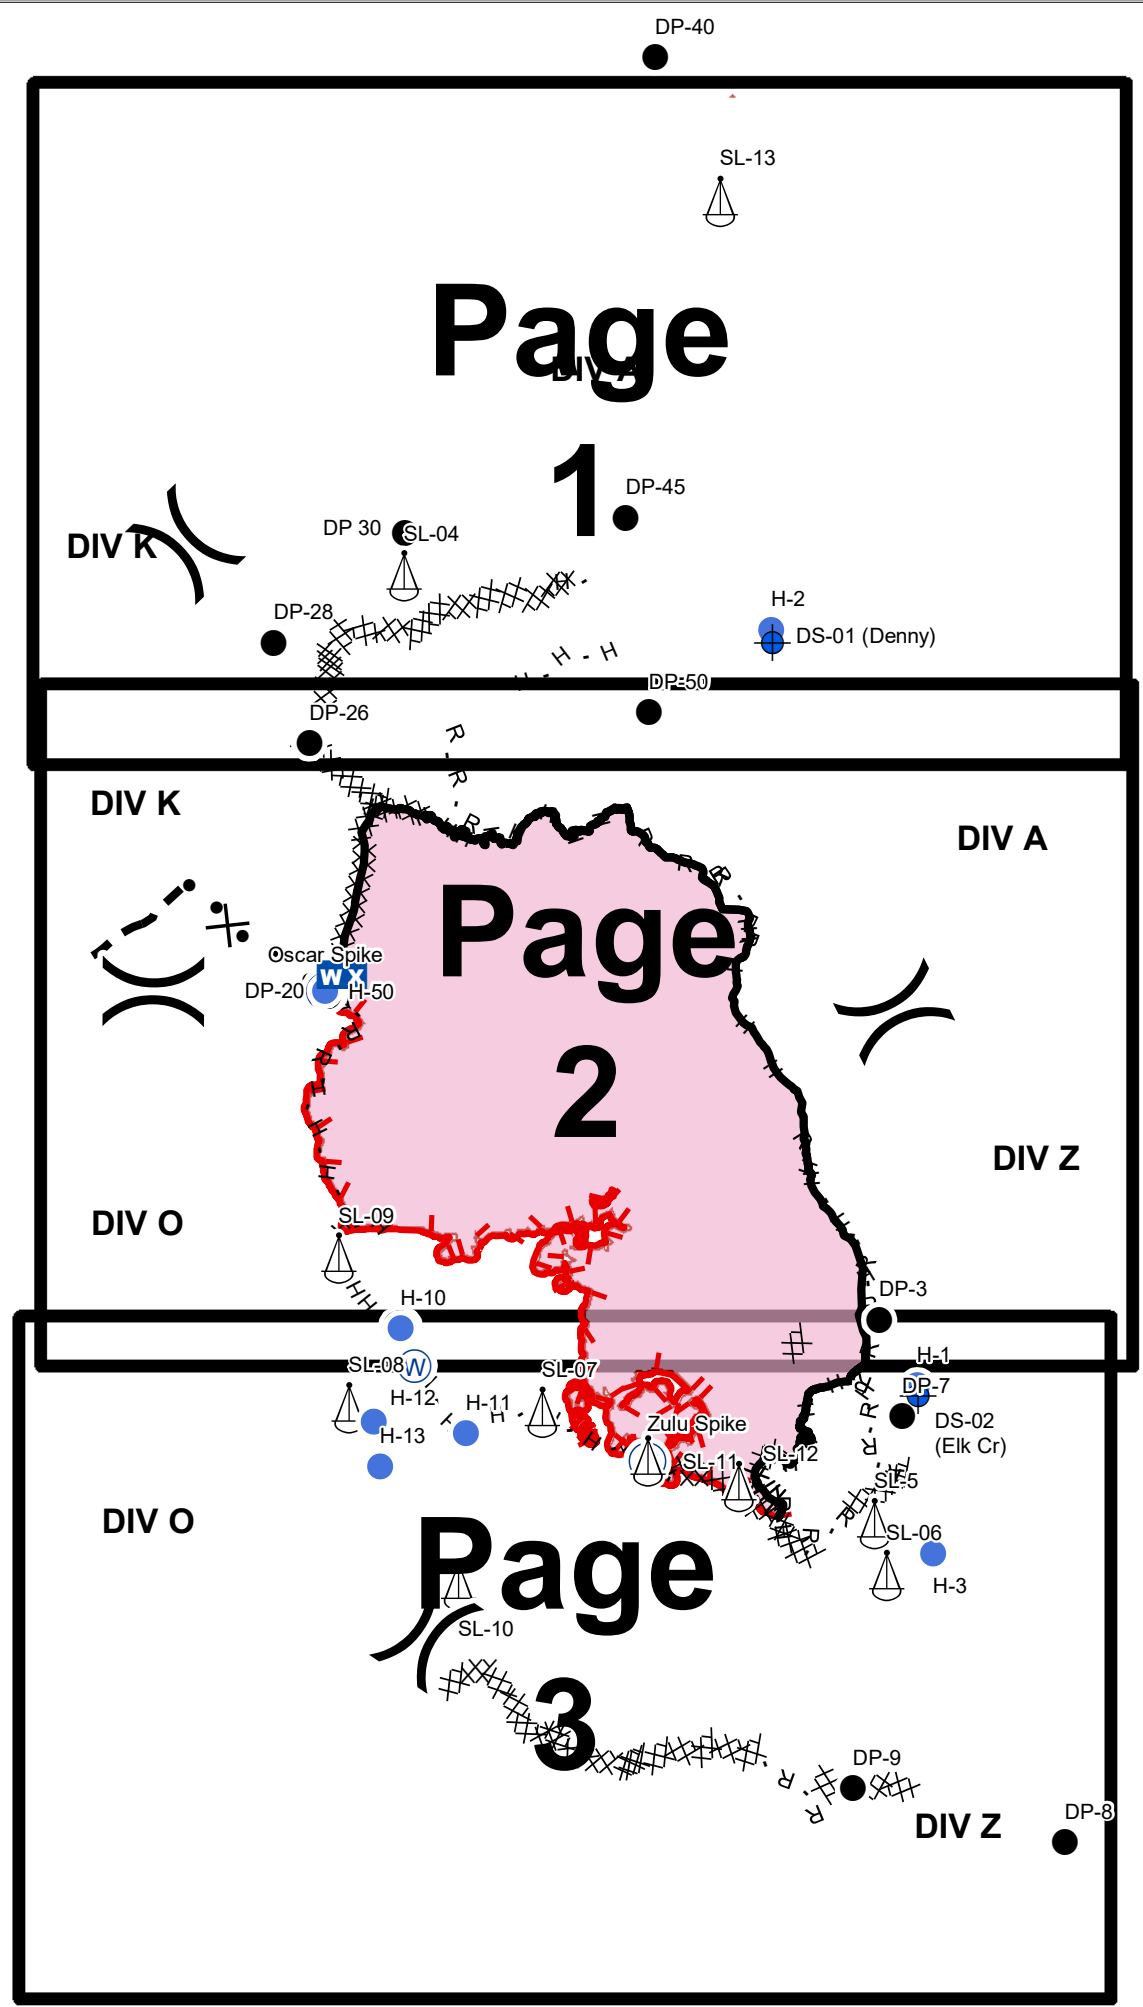

- Camp
- Dip Site
- Drop Point
- Helispot
- Mobile Weather Unit
- Repeater
- Sling Site
- Water Source
- Division Break
- Uncontrolled Fire Edge
- Completed Line
- Completed Dozer Line
- Completed Hand Line
- Road as Completed Line
- Line Break Completed
- Proposed Dozer Line
- Planned Fire Line
- Wildfire Daily Fire Perimeter

CMD-2
Hazard
Creek