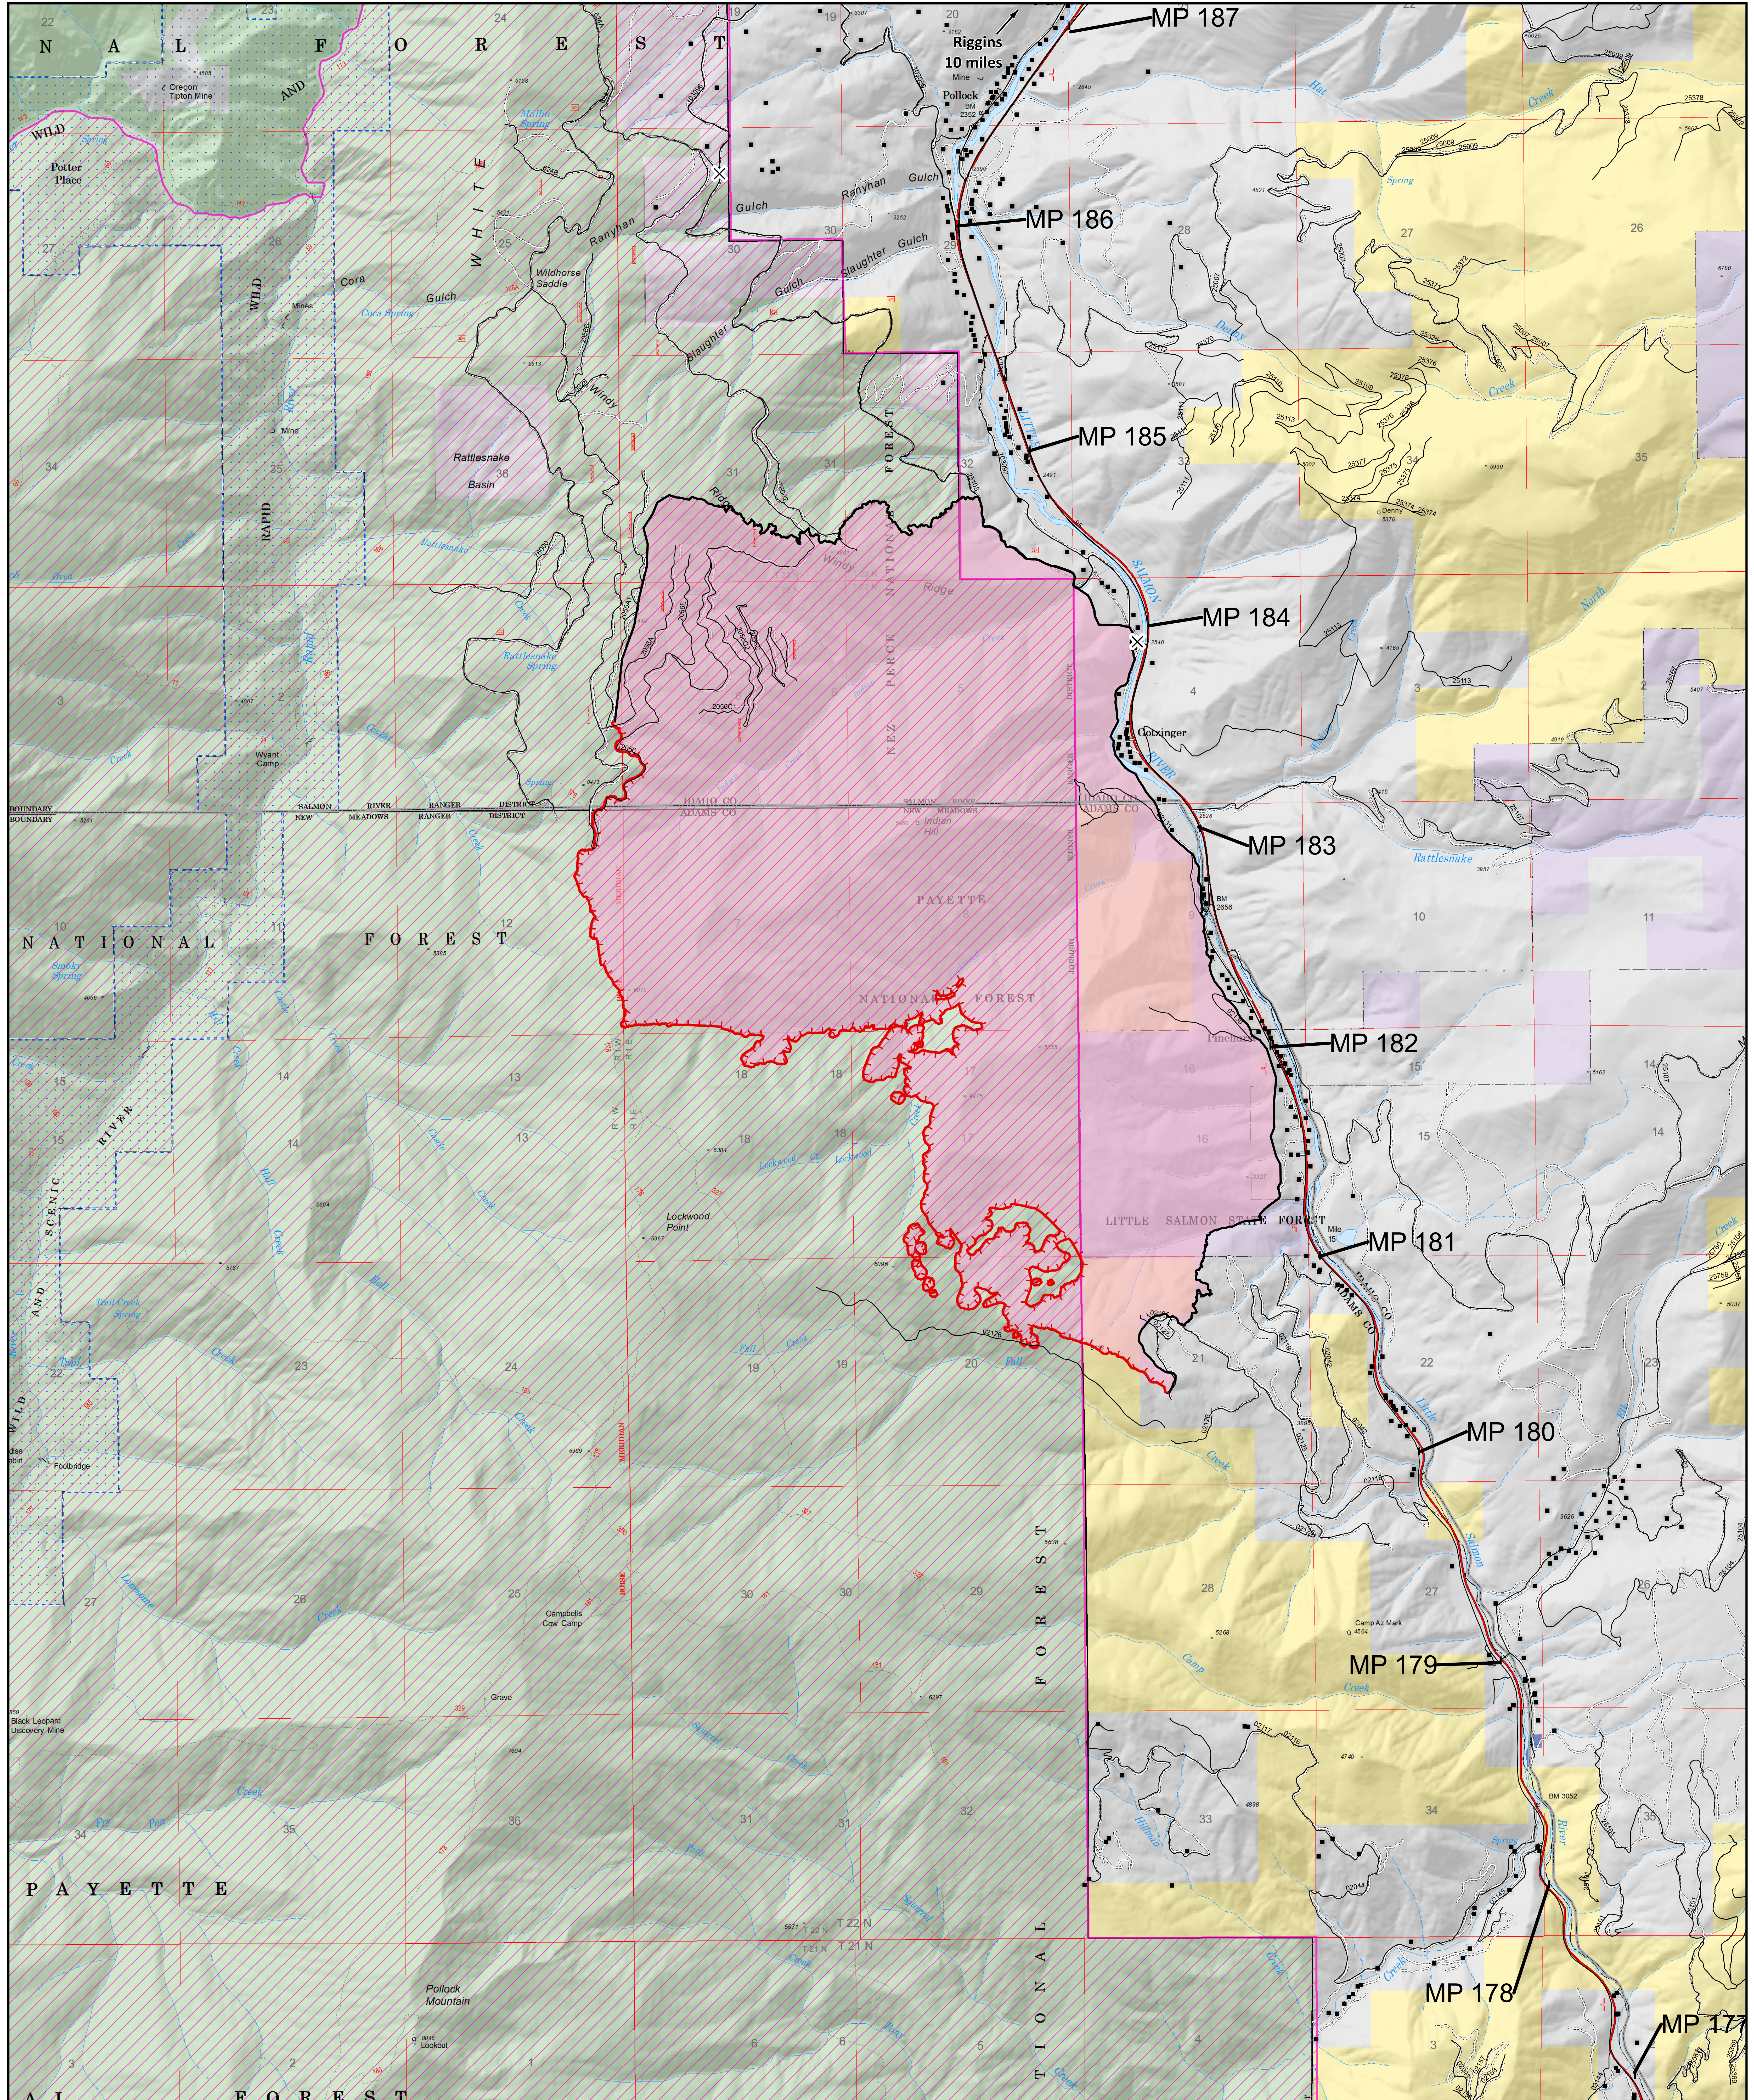

Rattlesnake Creek Fire

08/10/2018

ID-NCF-000362

Fire perimeter as of
08/10/2018 0121 hrs
4,488 Acres

- | | | | | |
|----------------|--------------------------|---------------------------------|------------------|-------------|
| ■ Structures | — Roads | □ County | ■ Ownership | □ Private |
| × Road Closure | — Uncontrolled Fire Edge | ▨ Area Closure | ■ Forest Service | □ State |
| ⊥ Mile Post | — Completed Line | ▨ Wildfire Daily Fire Perimeter | ■ BLM | ■ State F&G |

0 0.25 0.5 1 Miles

NAD83 UTM Zone11N