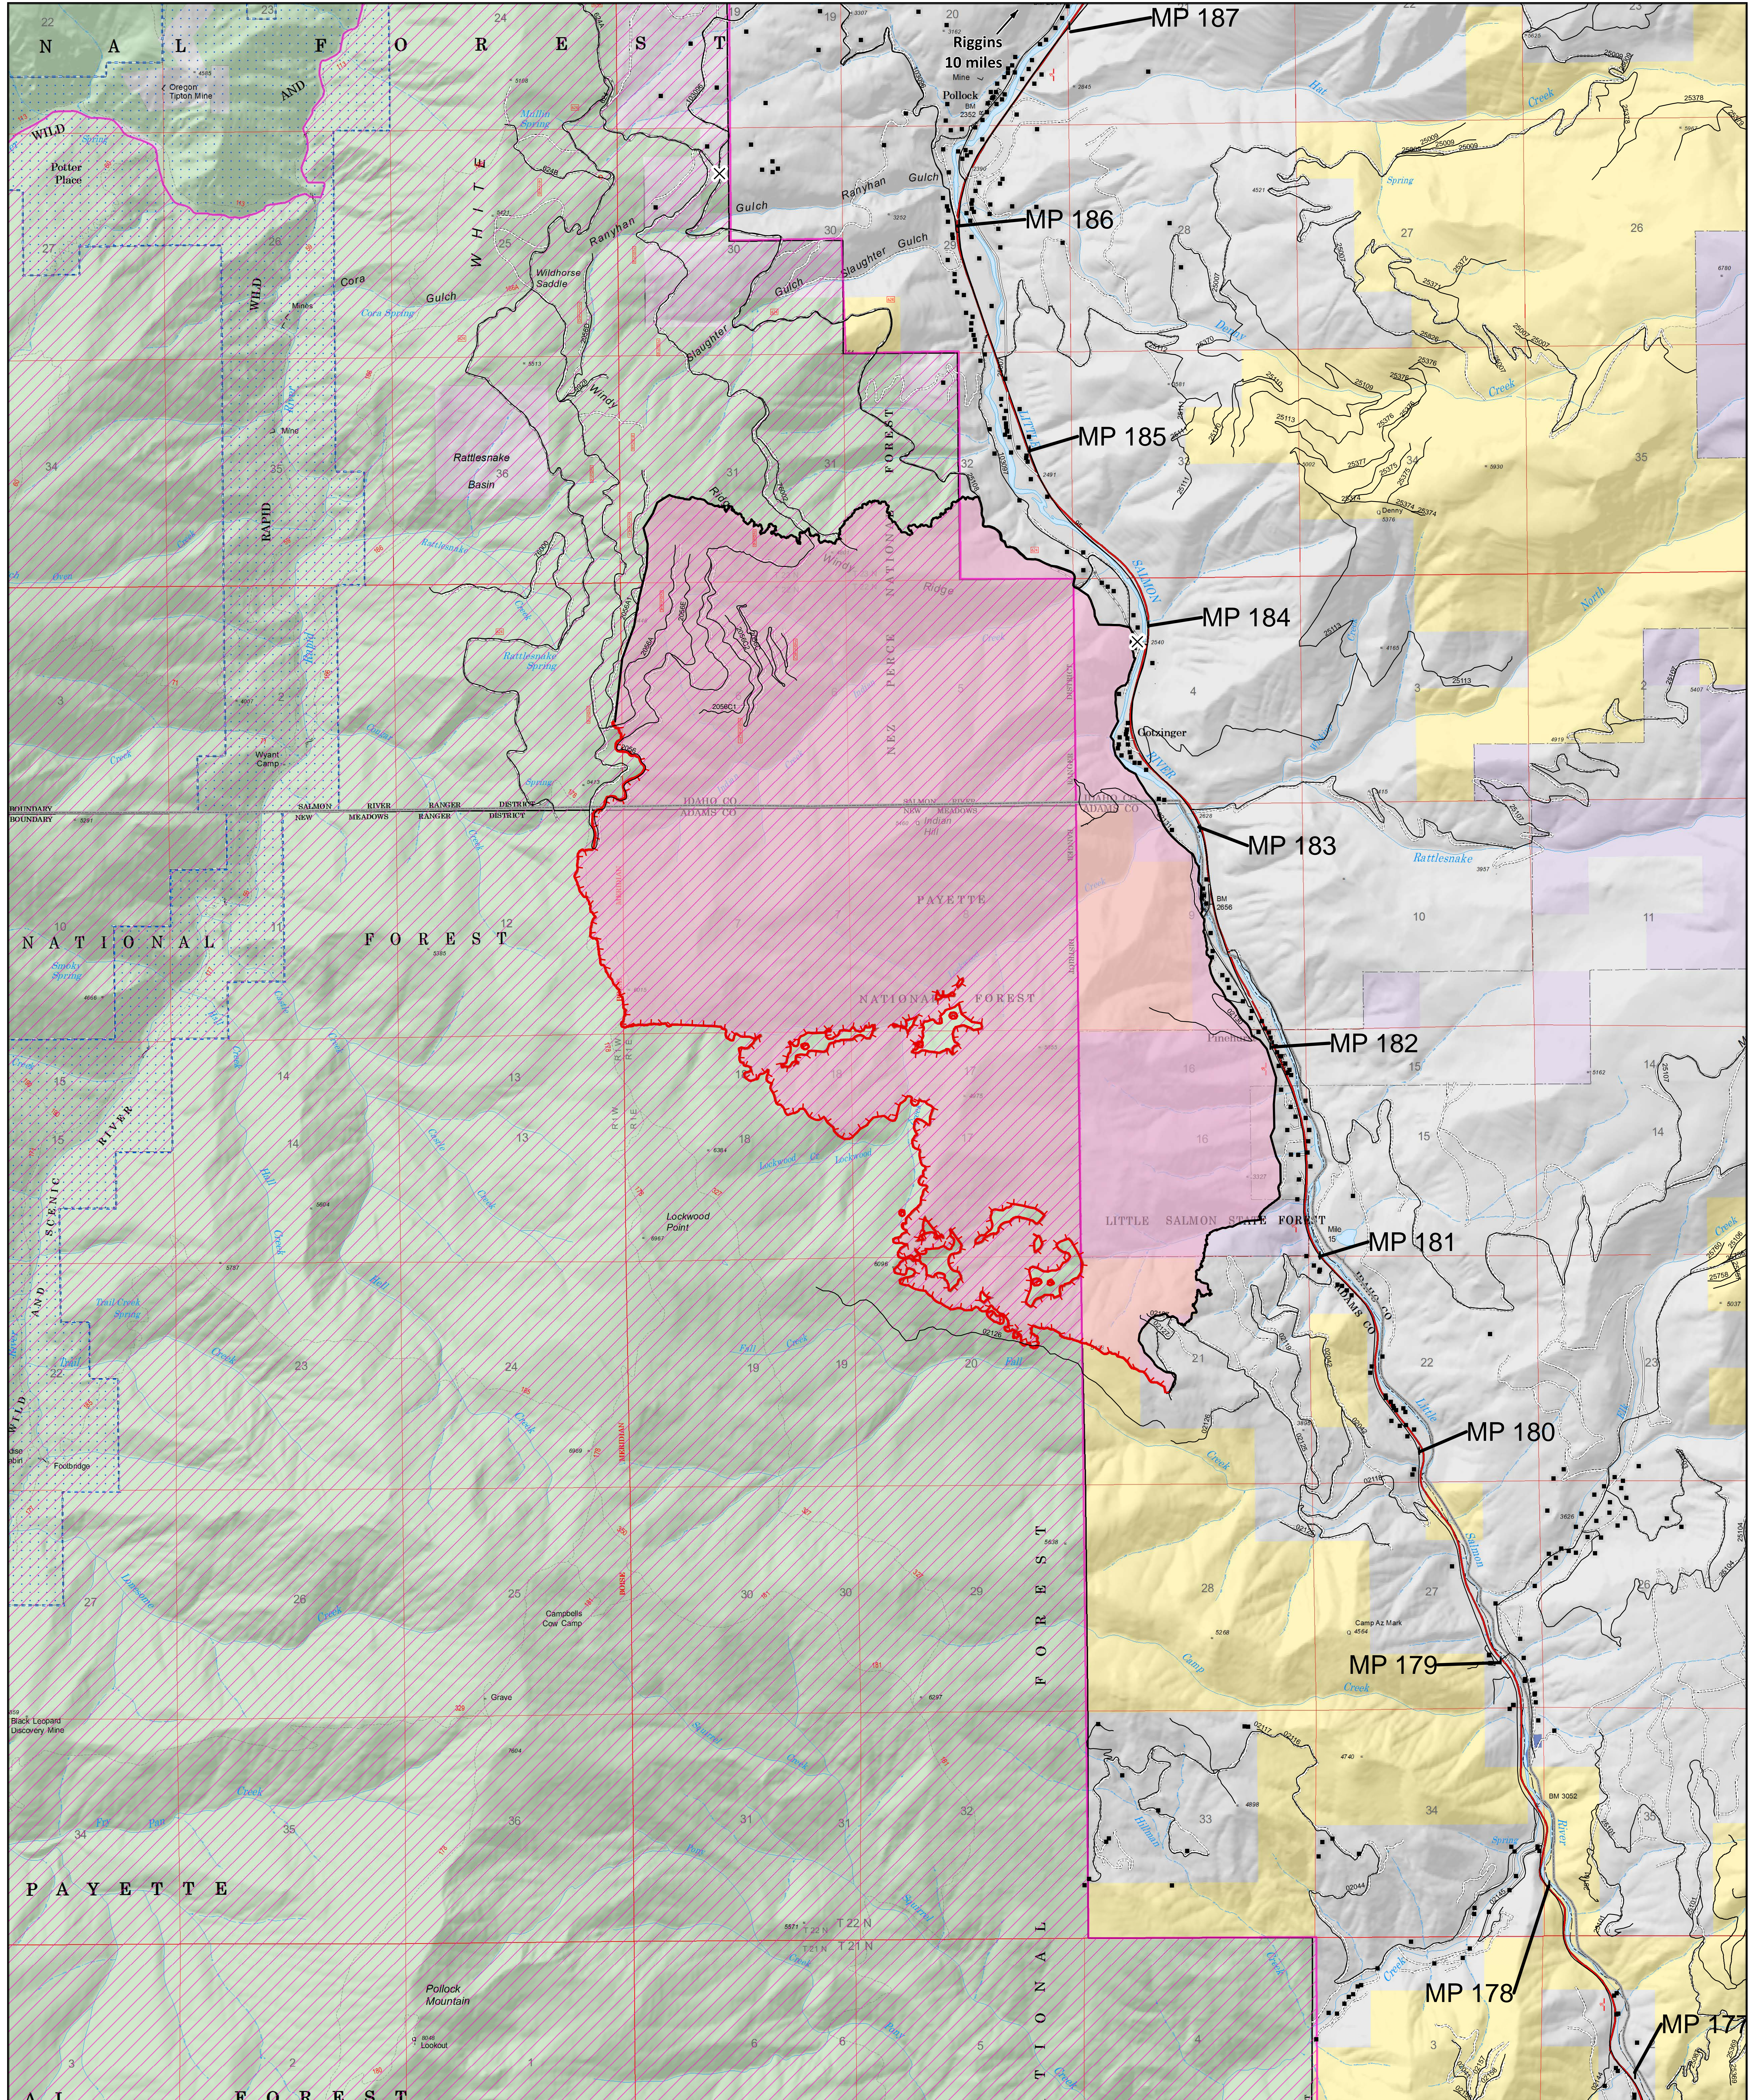

Rattlesnake Creek Fire

08/11/2018

ID-NCF-000362

Fire perimeter as of
08/10/2018 2042 hrs
4,648 Acres

- | | | | | |
|----------------|--------------------------|---------------------------------|------------------|-------------|
| ■ Structures | — Roads | □ County | ■ Ownership | □ Private |
| × Road Closure | — Uncontrolled Fire Edge | ▨ Area Closure | ■ Forest Service | □ State |
| ⊥ Mile Post | — Completed Line | ▨ Wildfire Daily Fire Perimeter | ■ BLM | ■ State F&G |