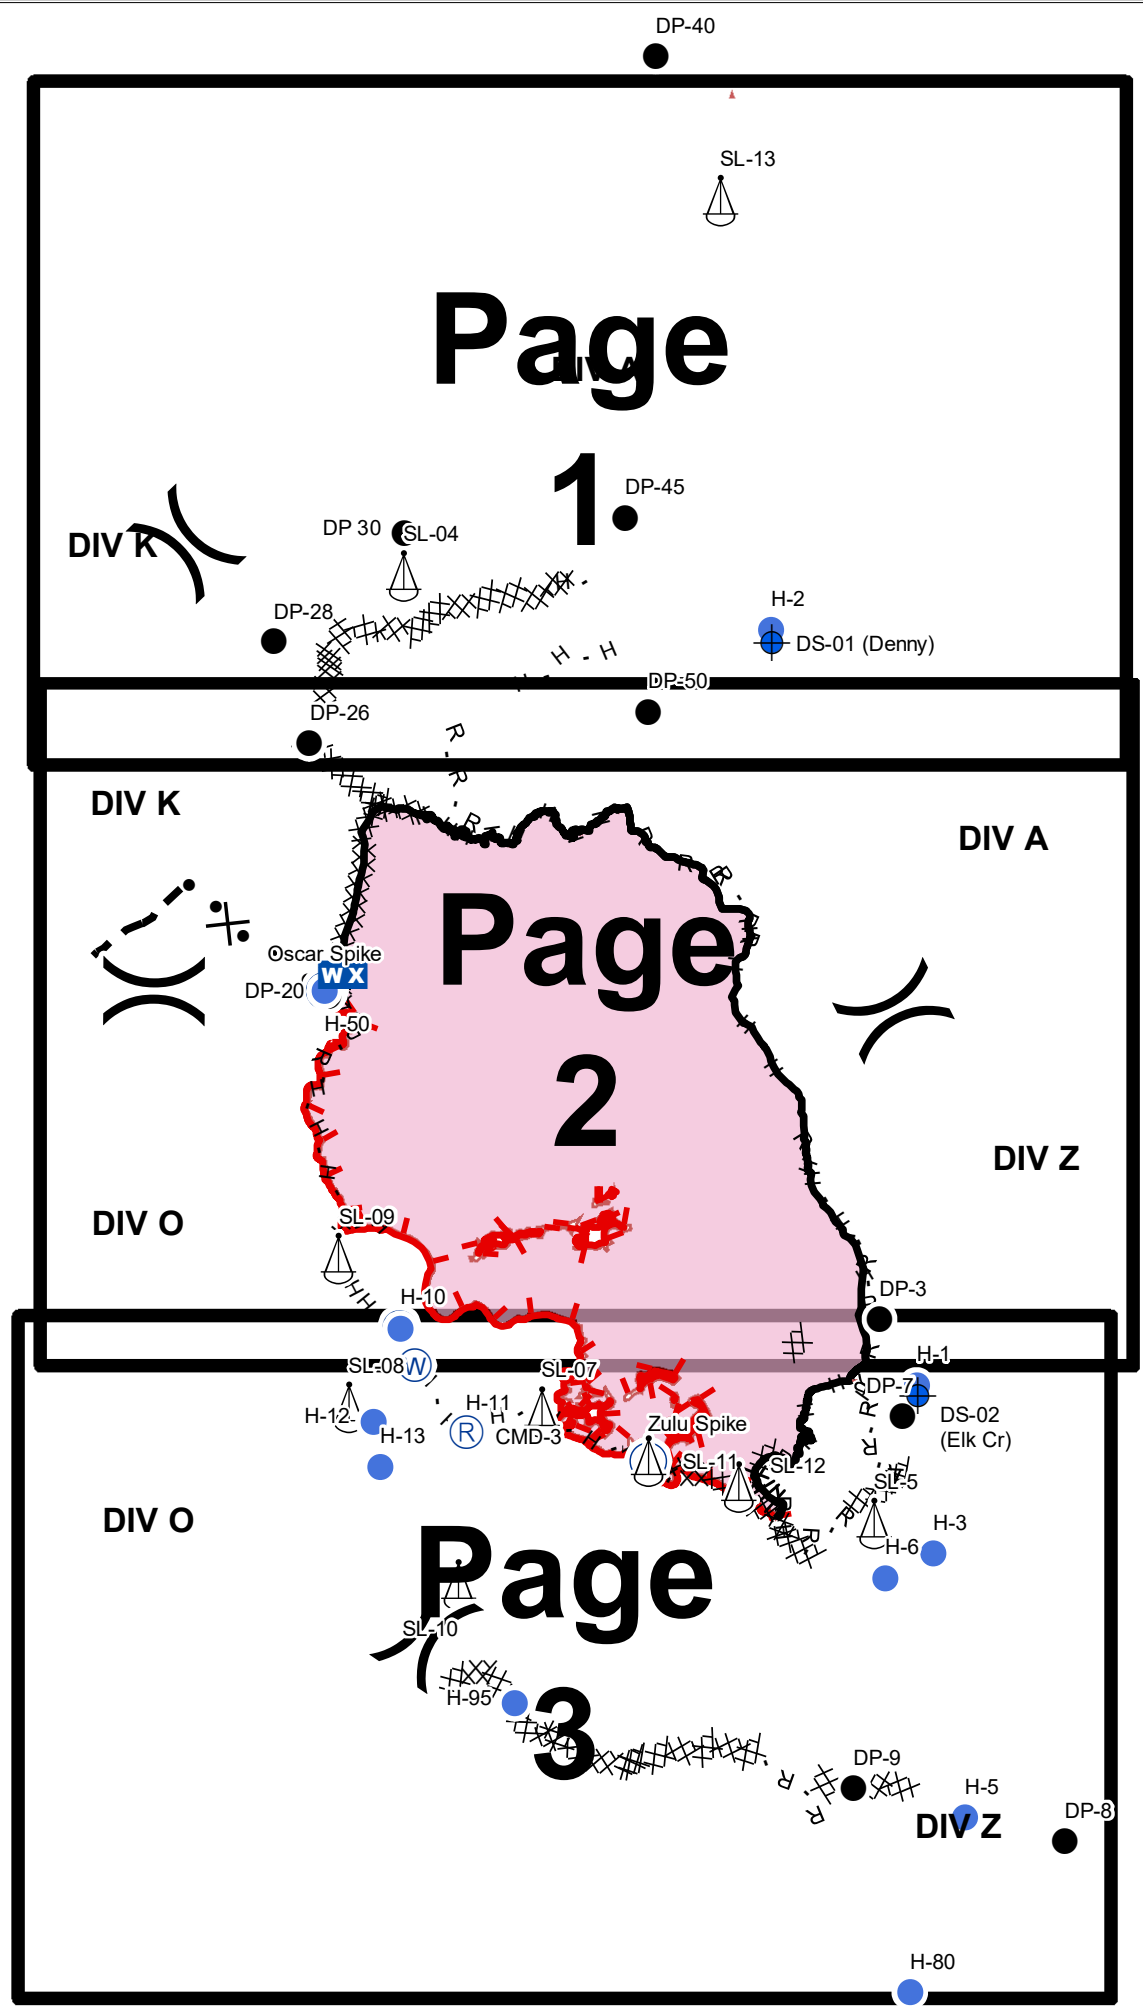

- Camp
- Dip Site
- Drop Point
- Helispot
- Mobile Weather Unit
- Repeater
- Sling Site
- Water Source
- Division Break
- Uncontrolled Fire Edge
- Completed Line
- Completed Dozer Line
- Completed Hand Line
- Road as Completed Line
- Line Break Completed
- Proposed Dozer Line
- Planned Fire Line
- Wildfire Daily Fire Perimeter

CMD-2
 Hazard
 Creek