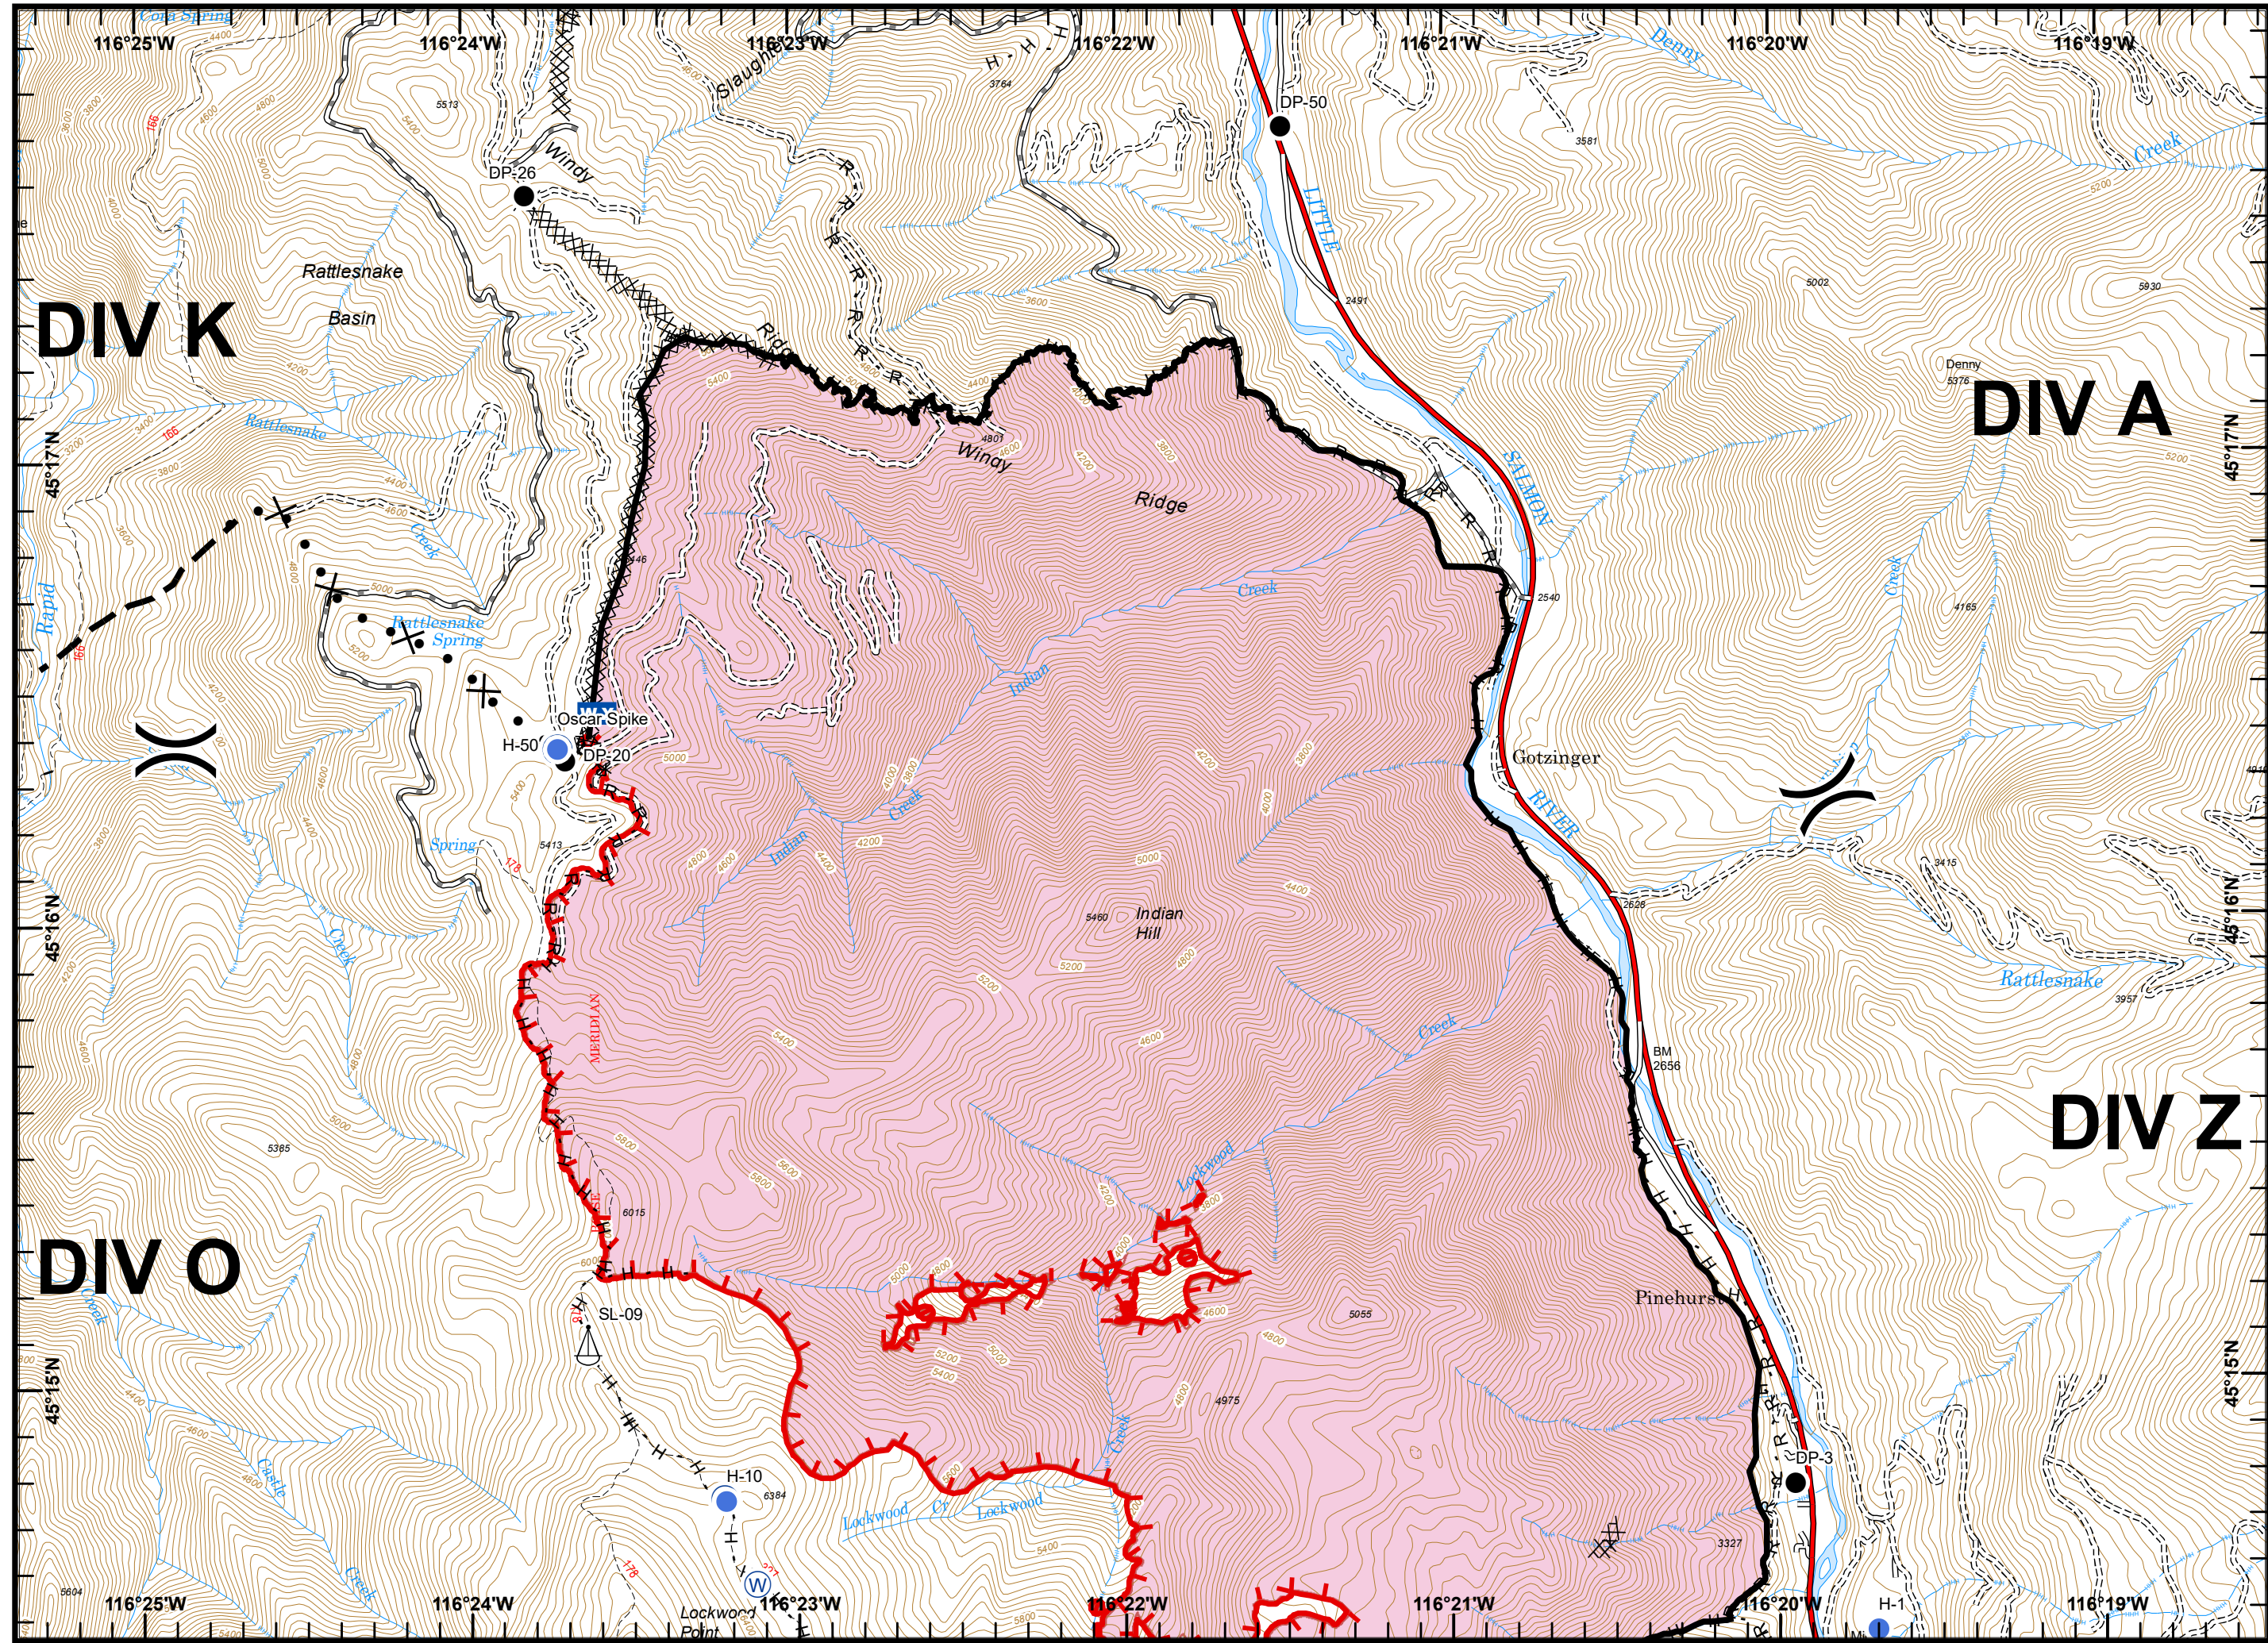

- Camp
- Dip Site
- Drop Point
- Helispot
- Mobile Weather Unit
- Sling Site
- Water Source
- Division Break
- Uncontrolled Fire Edge
- Completed Line
- Completed Dozer Line
- Completed Hand Line
- Road as Completed Line
- Proposed Dozer Line
- Planned Fire Line
- Wildfire Daily Fire Perimeter

- Camp
- Dip Site
- Drop Point
- Helispot
- Repeater
- Sling Site
- Water Source
- Division Break
- Uncontrolled Fire Edge
- Completed Line
- Completed Dozer Line
- Completed Hand Line
- Road as Completed Line
- Line Break Completed
- Planned Fire Line
- Wildfire Daily Fire Perimeter