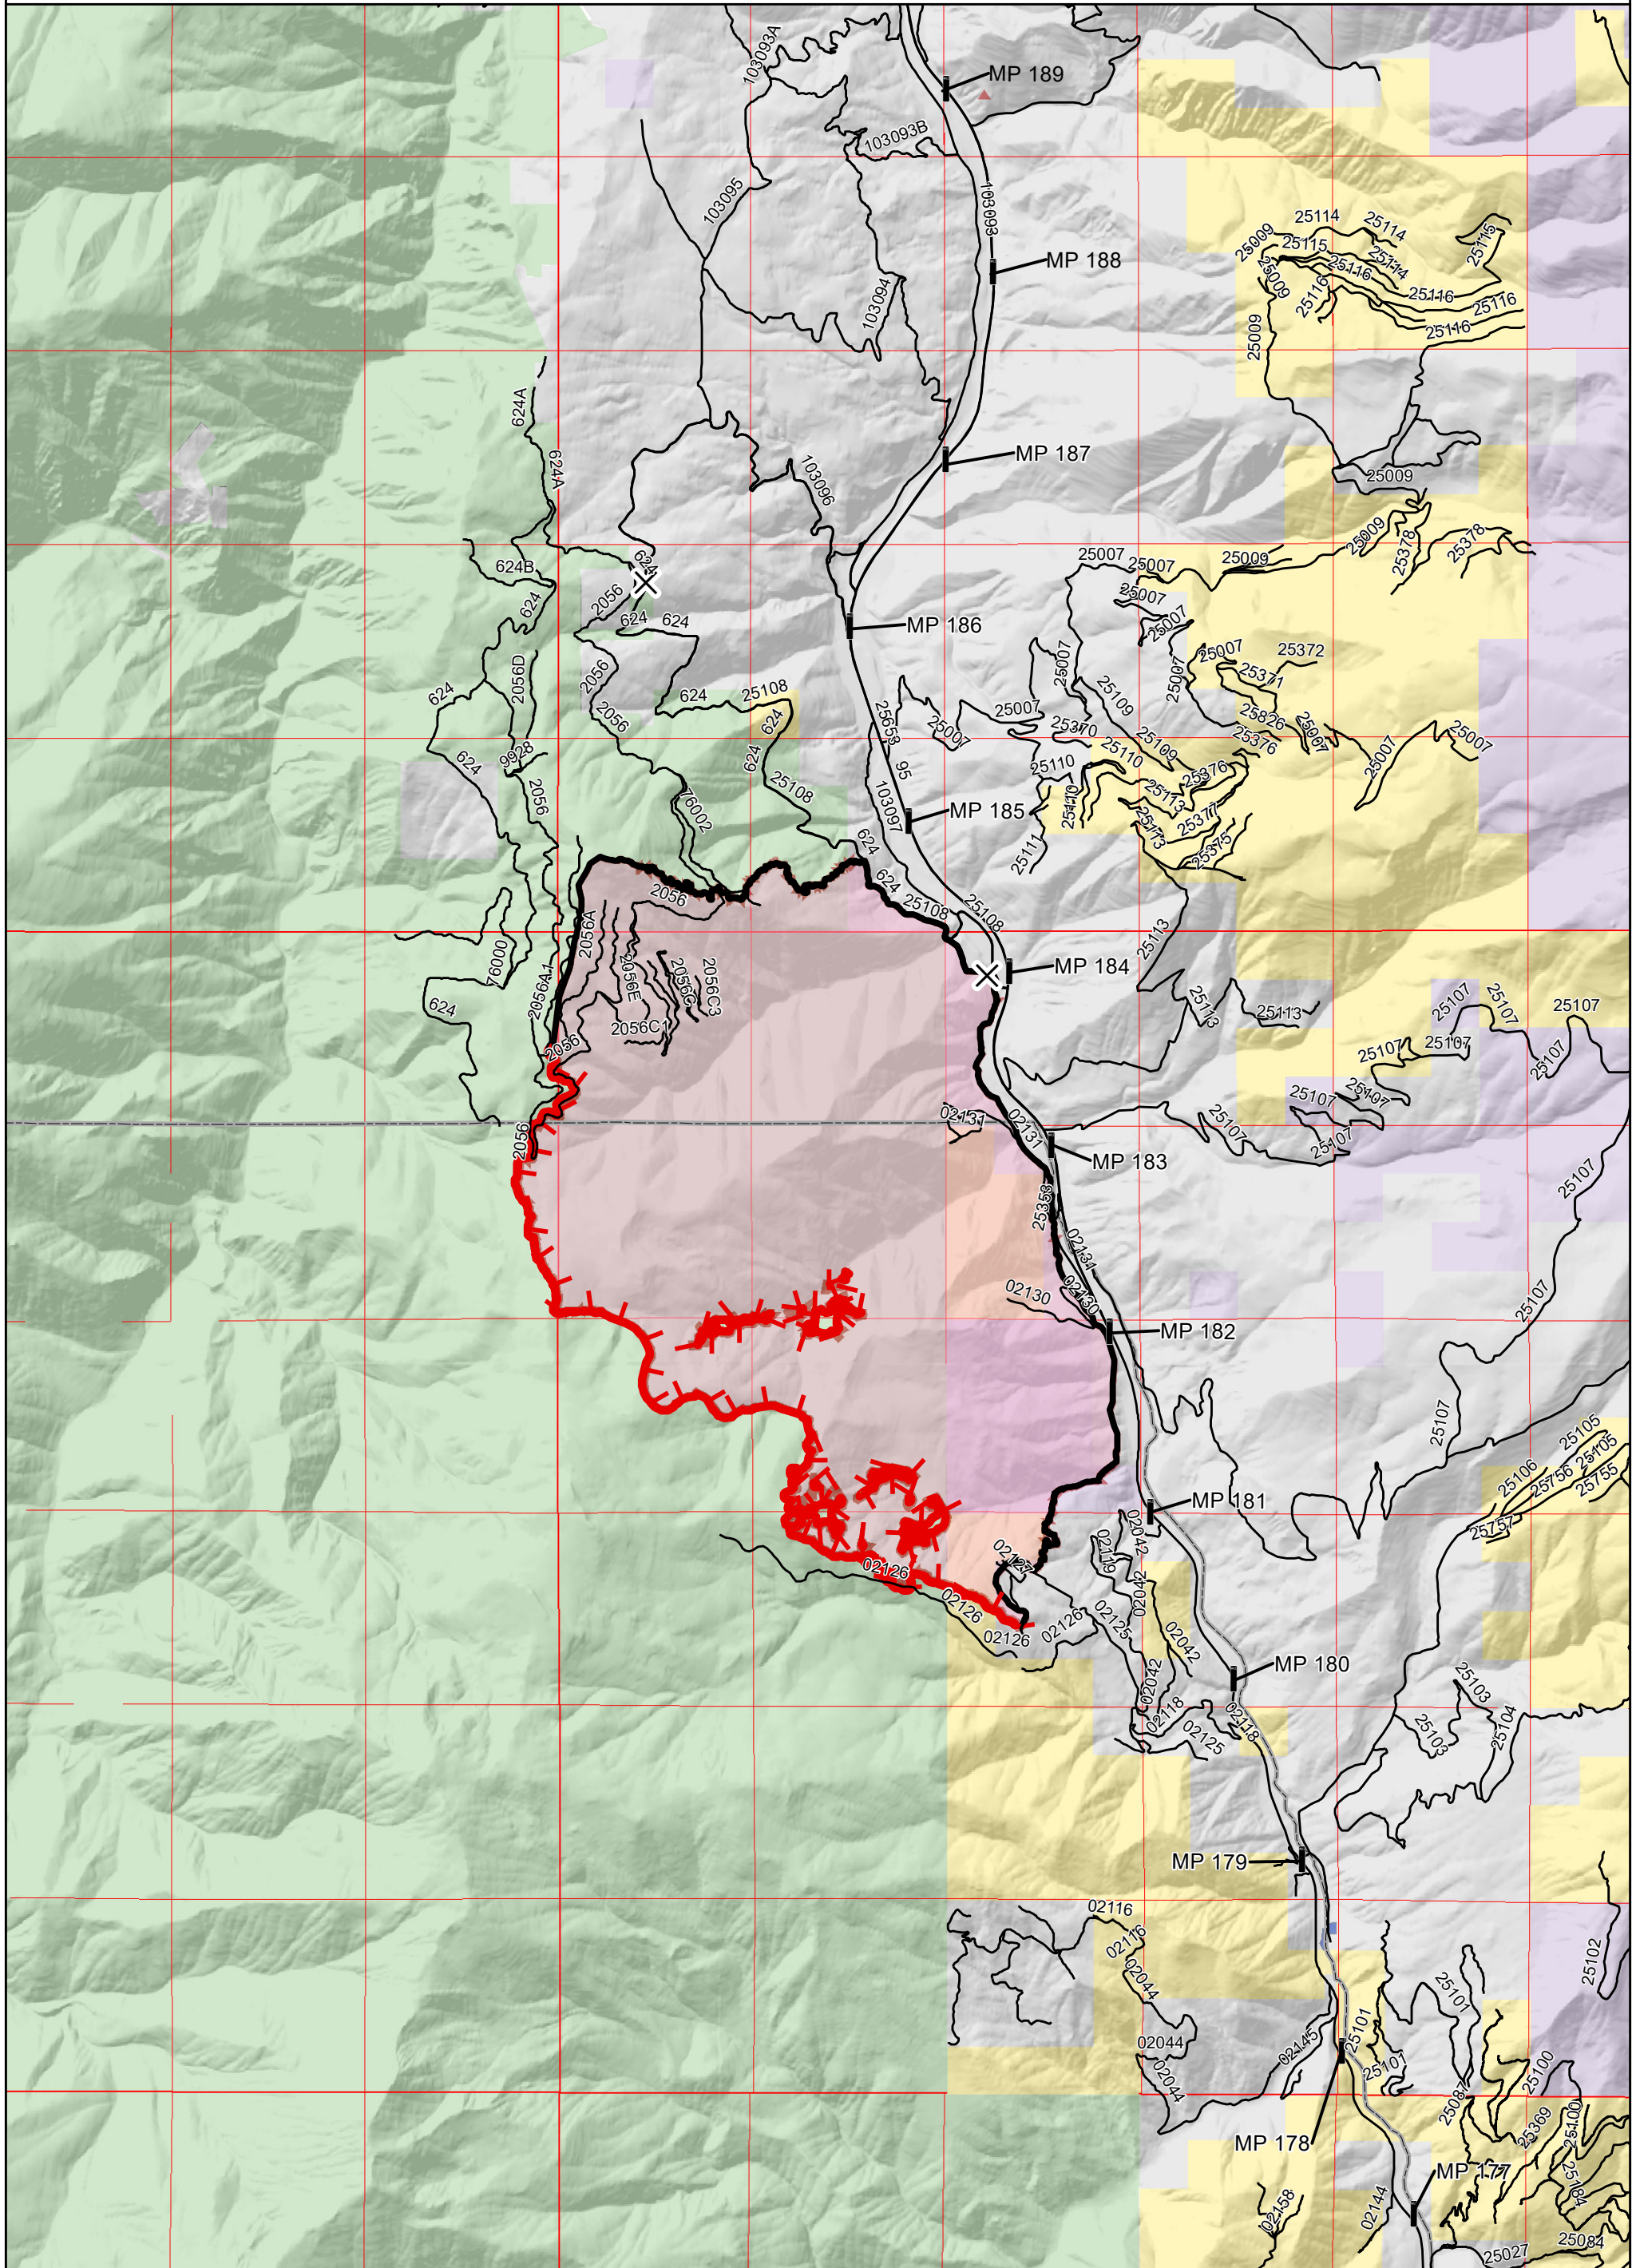

# Rattlesnake Creek Fire

08/13/2018

- ✕ Road Closure
- Roads
- Uncontrolled Fire Edge
- Completed Line
- County
- Mile Post
- Drop Point
- ⌋ Division Break

- Ownership**
- Forest Service
  - BLM
  - Private
  - State
  - State F&G

Fire Perimeter as of  
08/12/2018 @ 1030 hrs  
**4,731 Acres**