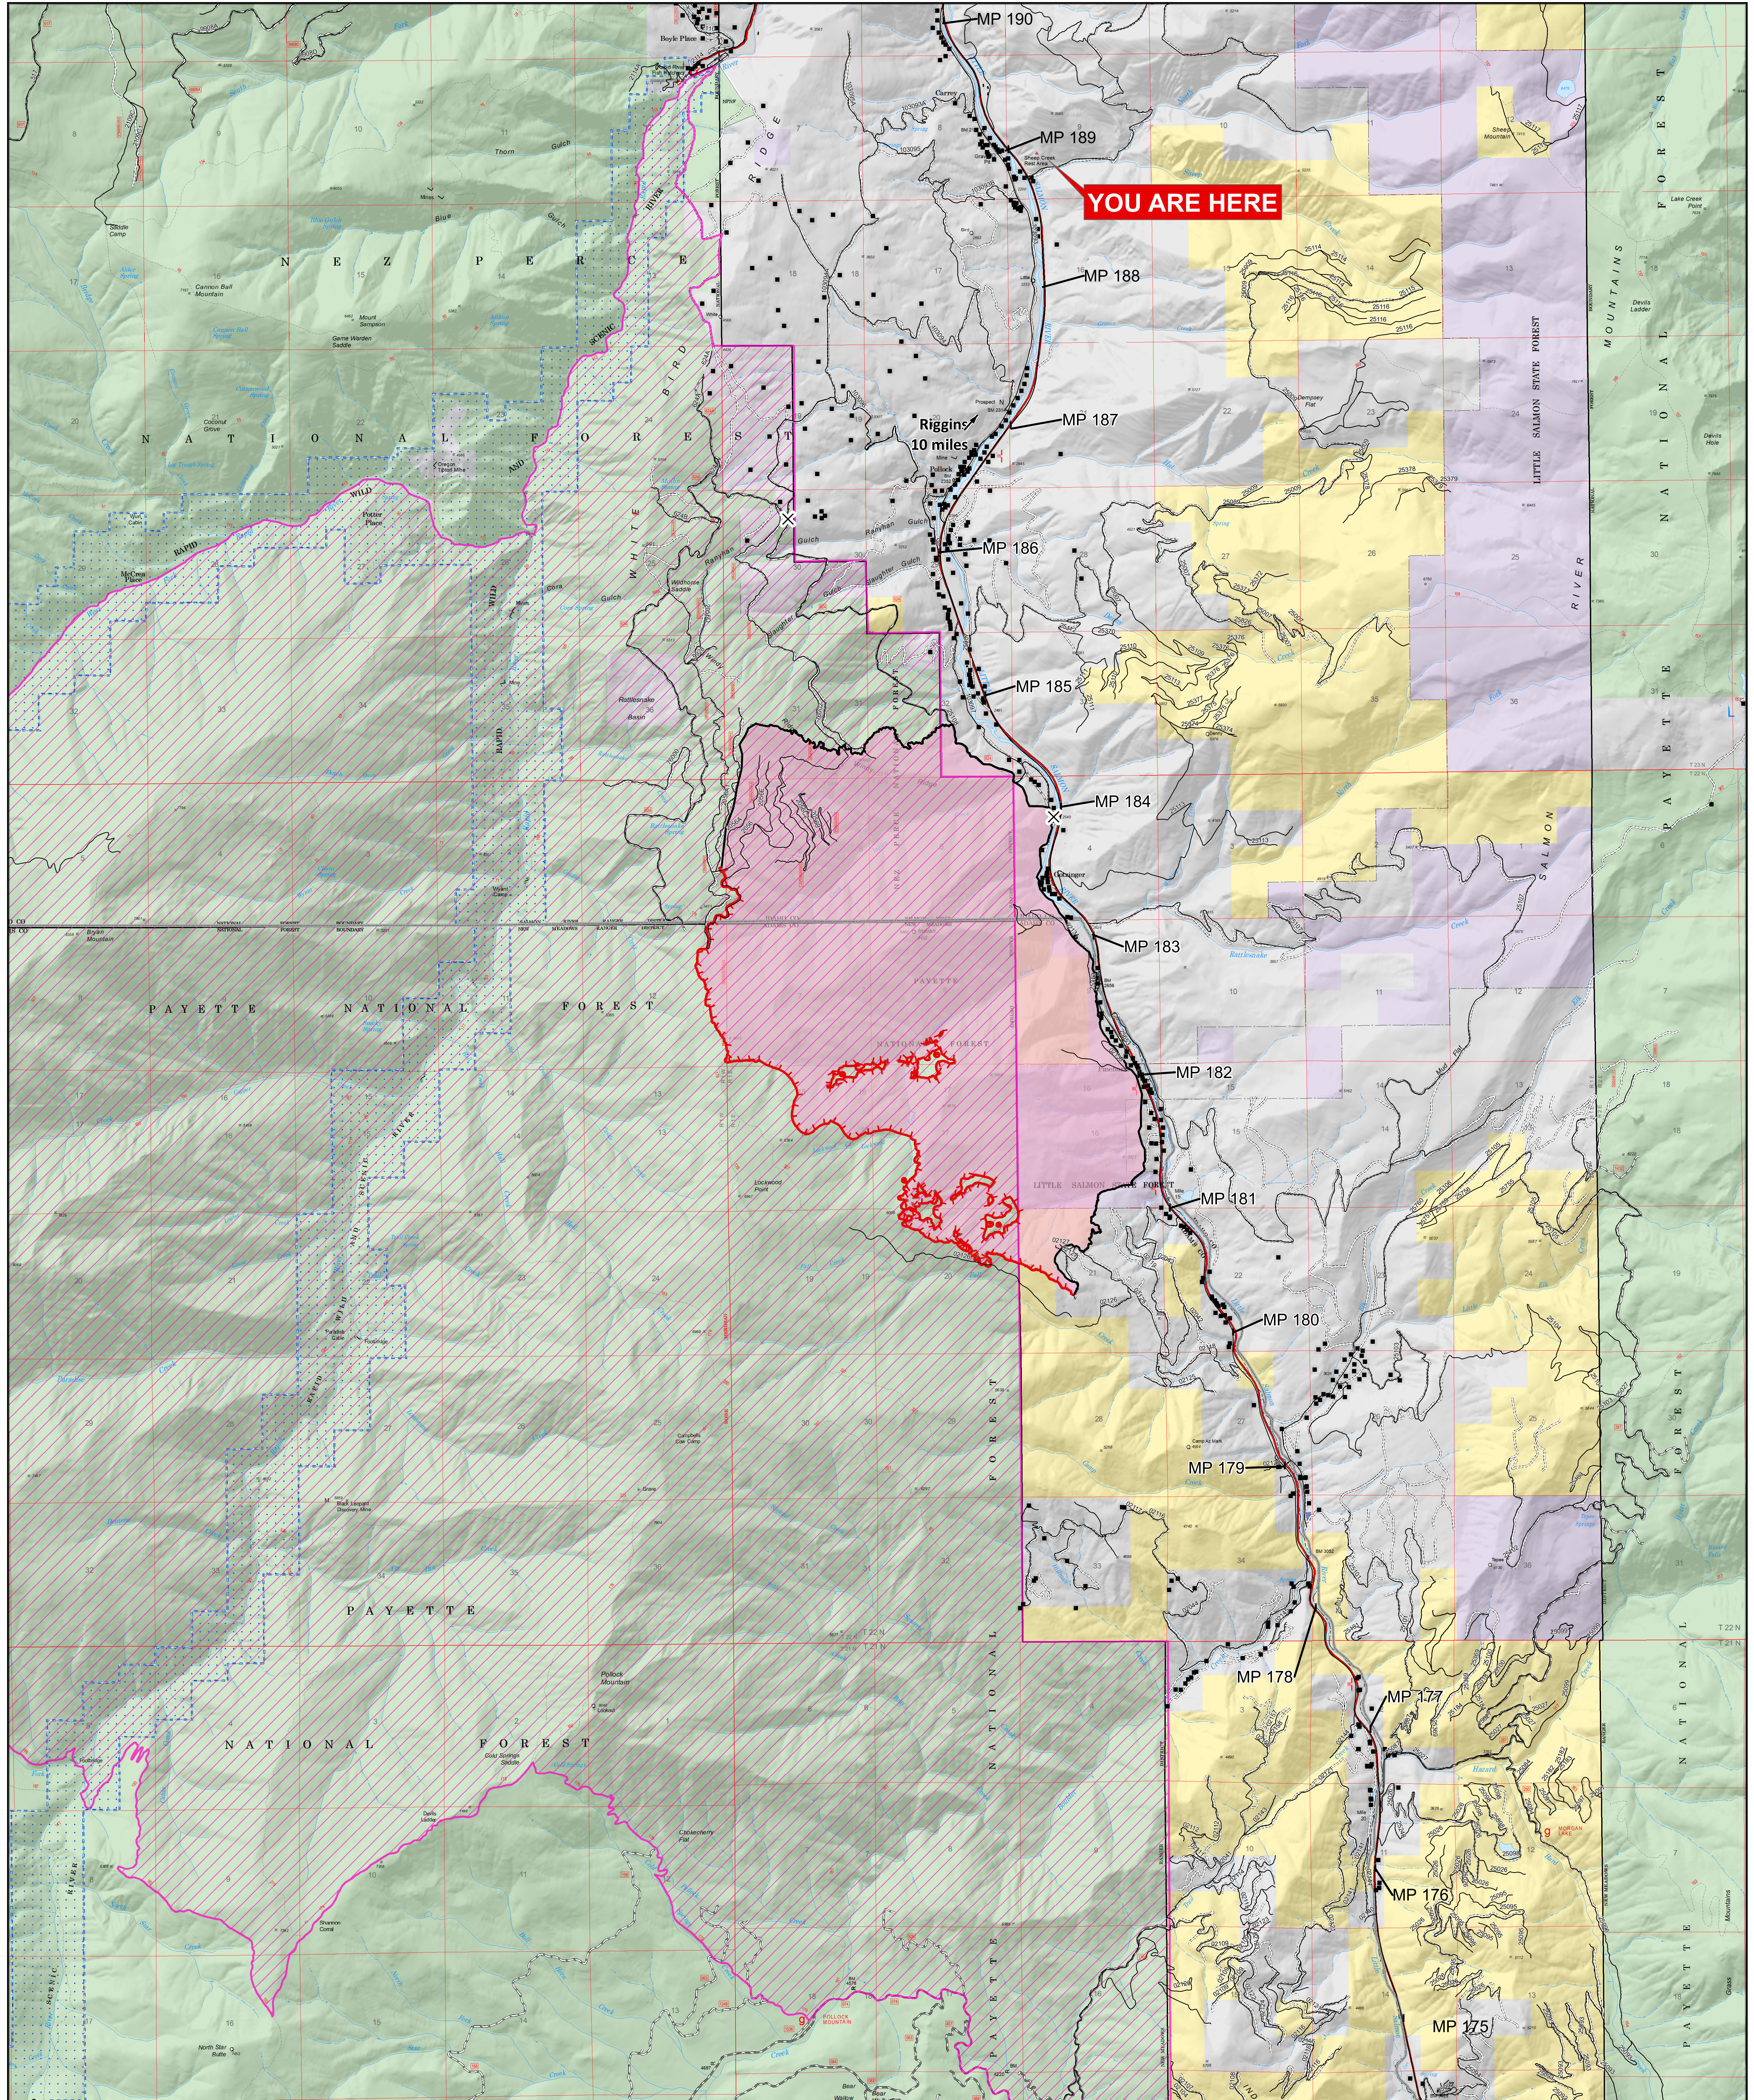

Rattlesnake Creek Fire

08/13/2018

ID-NCF-000362
Fire perimeter as of
08/12/2018 1030 hrs
4,731 Acres
NAD83 UTM Zone11N

■ Structures	— Completed Line	Ownership	State F&G
× Road Closure	□ County	Forest Service	
┆ Mile Post	▨ Area Closure	BLM	
— Roads	▨ Wildfire Daily Fire Perimeter	Private	
▬▬▬▬ Uncontrolled Fire Edge		State