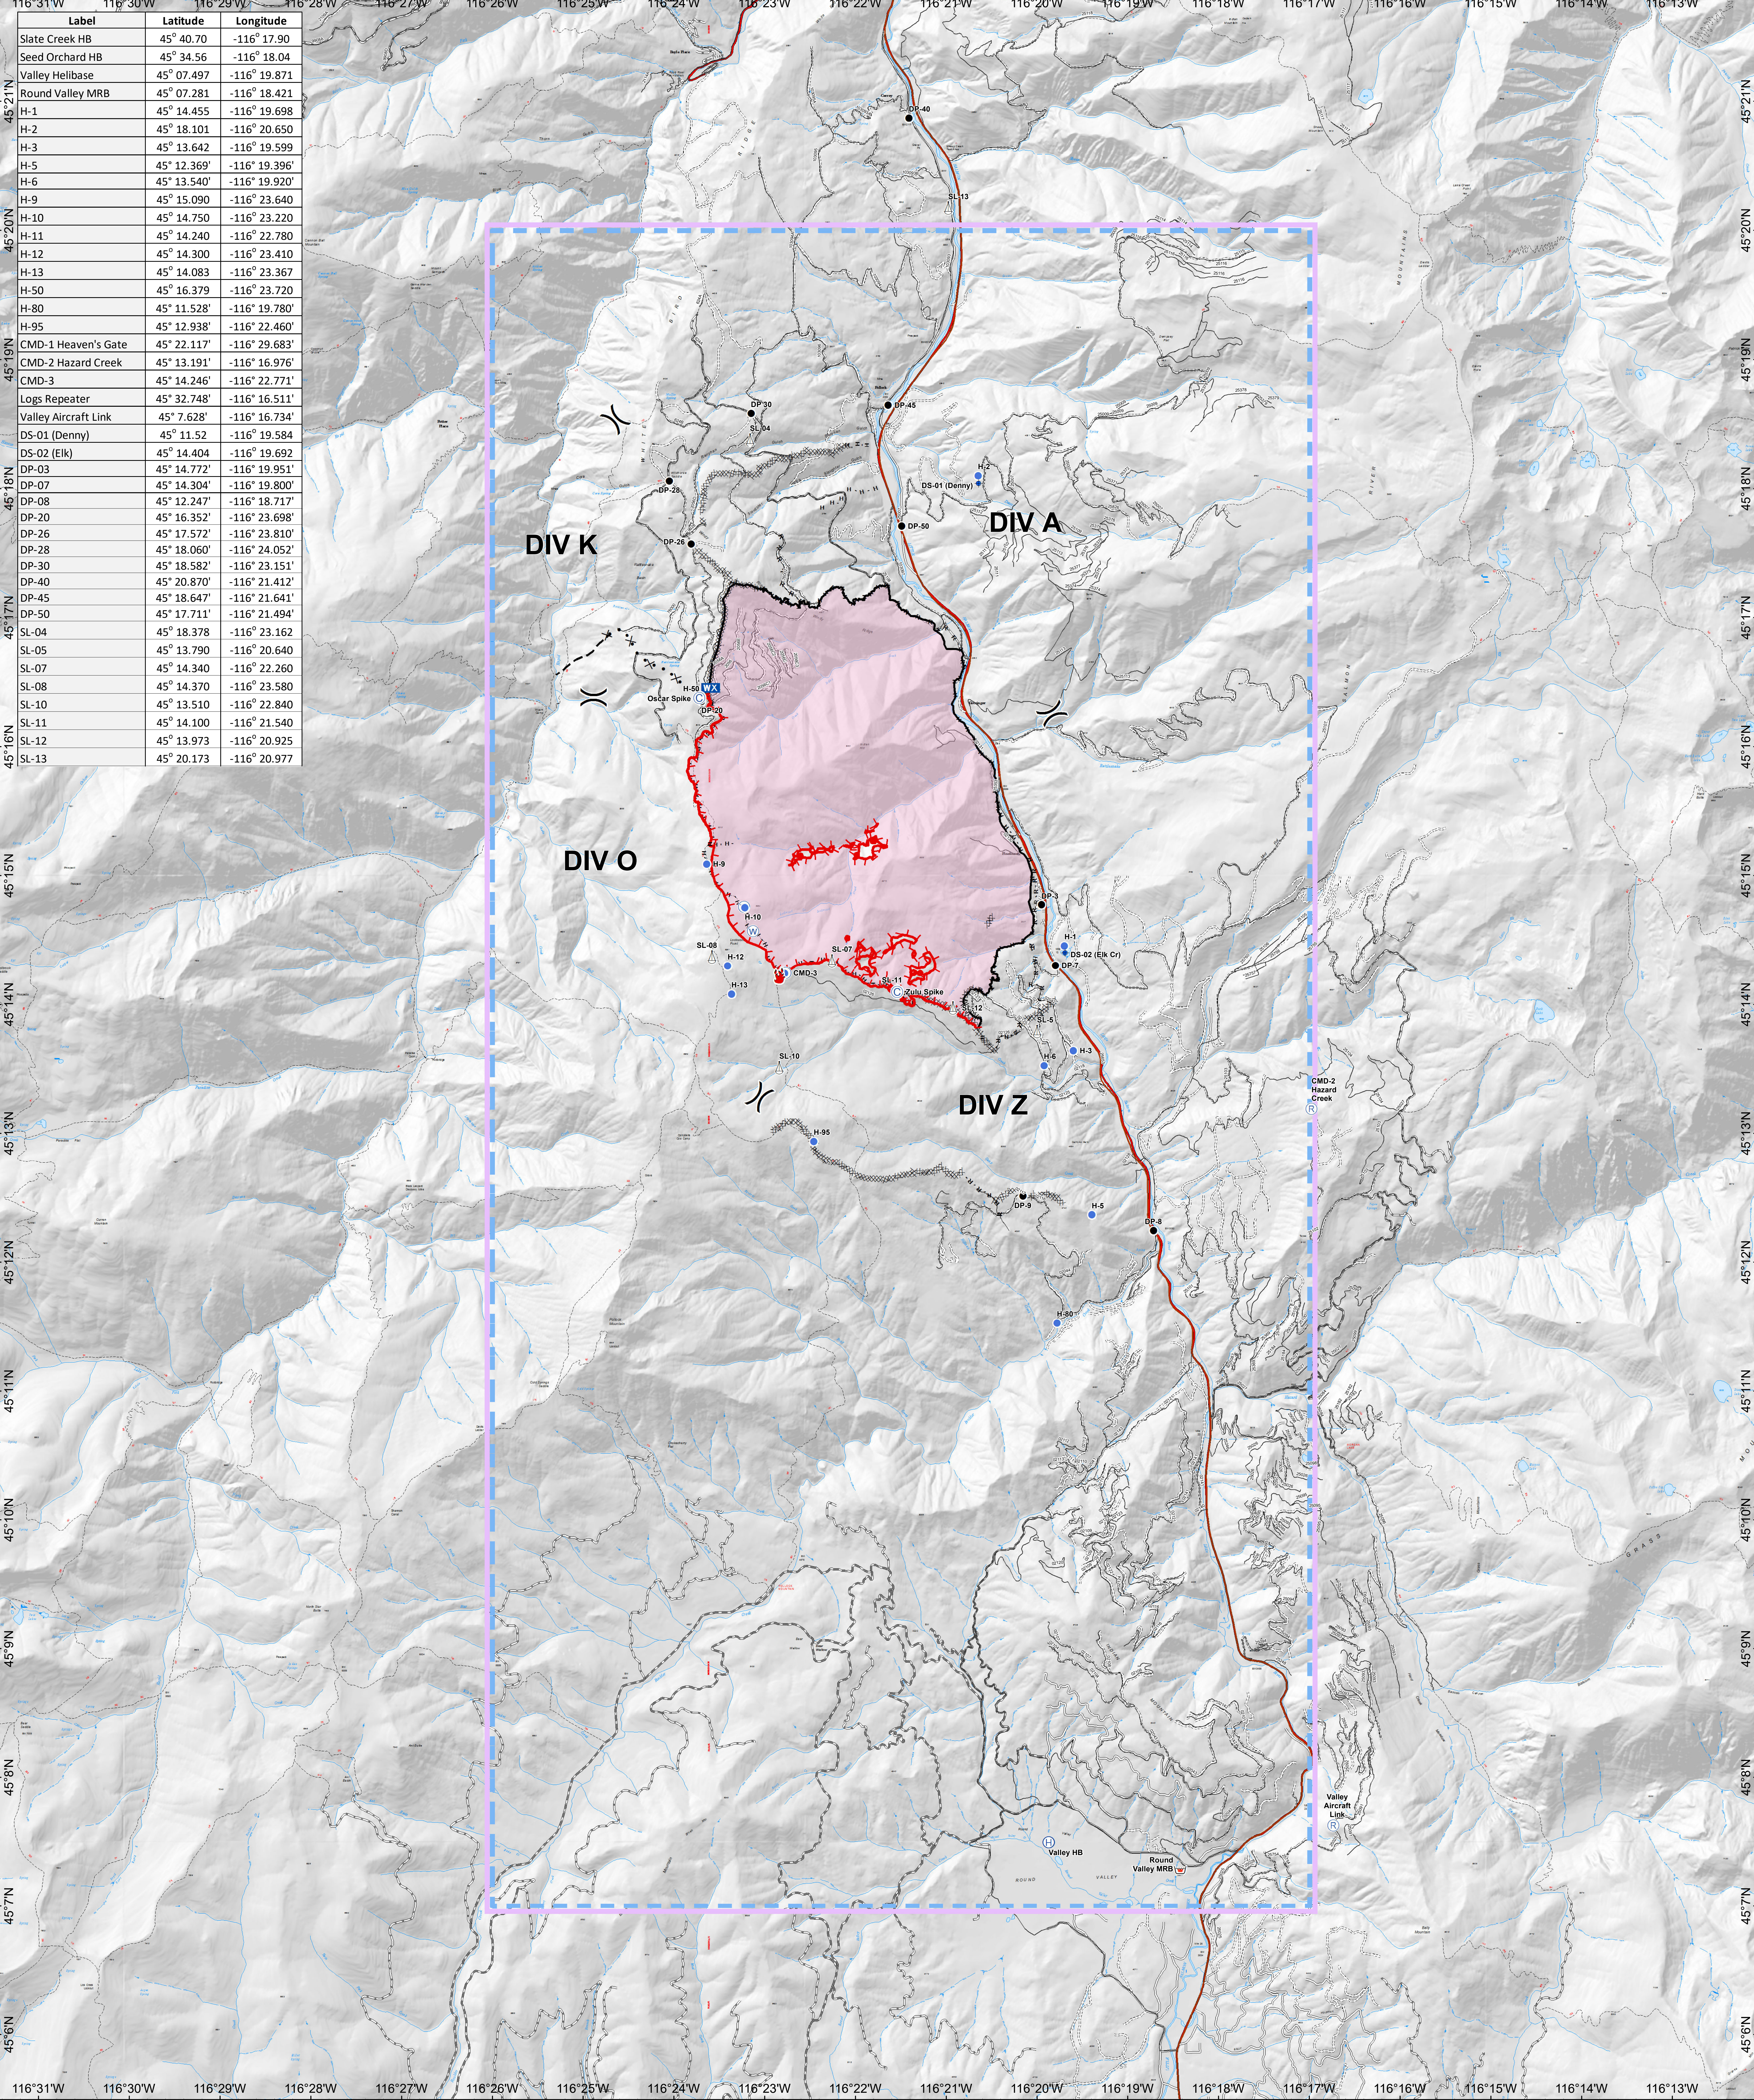

Air Operations
Rattlesnake Creek
ID-NCF-000362

08/14/2018
 5,218 acres as of
 1000 hrs 08/13/18

- | | | | |
|-----------------|-----------------------|--------------------------|---------------------------------|
| ● Camp | Ⓜ Mobile Weather Unit | — Uncontrolled Fire Edge | ~~~~~ Line Break Completed |
| ◆ Dip Site | Ⓡ Repeater | — Completed Line | × · × · Proposed Dozer Line |
| ● Drop Point | Ⓡ Retardant/Mud Pit | — Completed Dozer Line | --- Planned Fire Line |
| 🔥 Fire Location | Ⓡ Sling Site | — Completed Hand Line | — Temporary Flight Restriction |
| Ⓡ Helibase | Ⓡ Water Source | — Road as Completed Line | ■ Wildfire Daily Fire Perimeter |
| ● Helispot | Ⓡ Division Break | | |