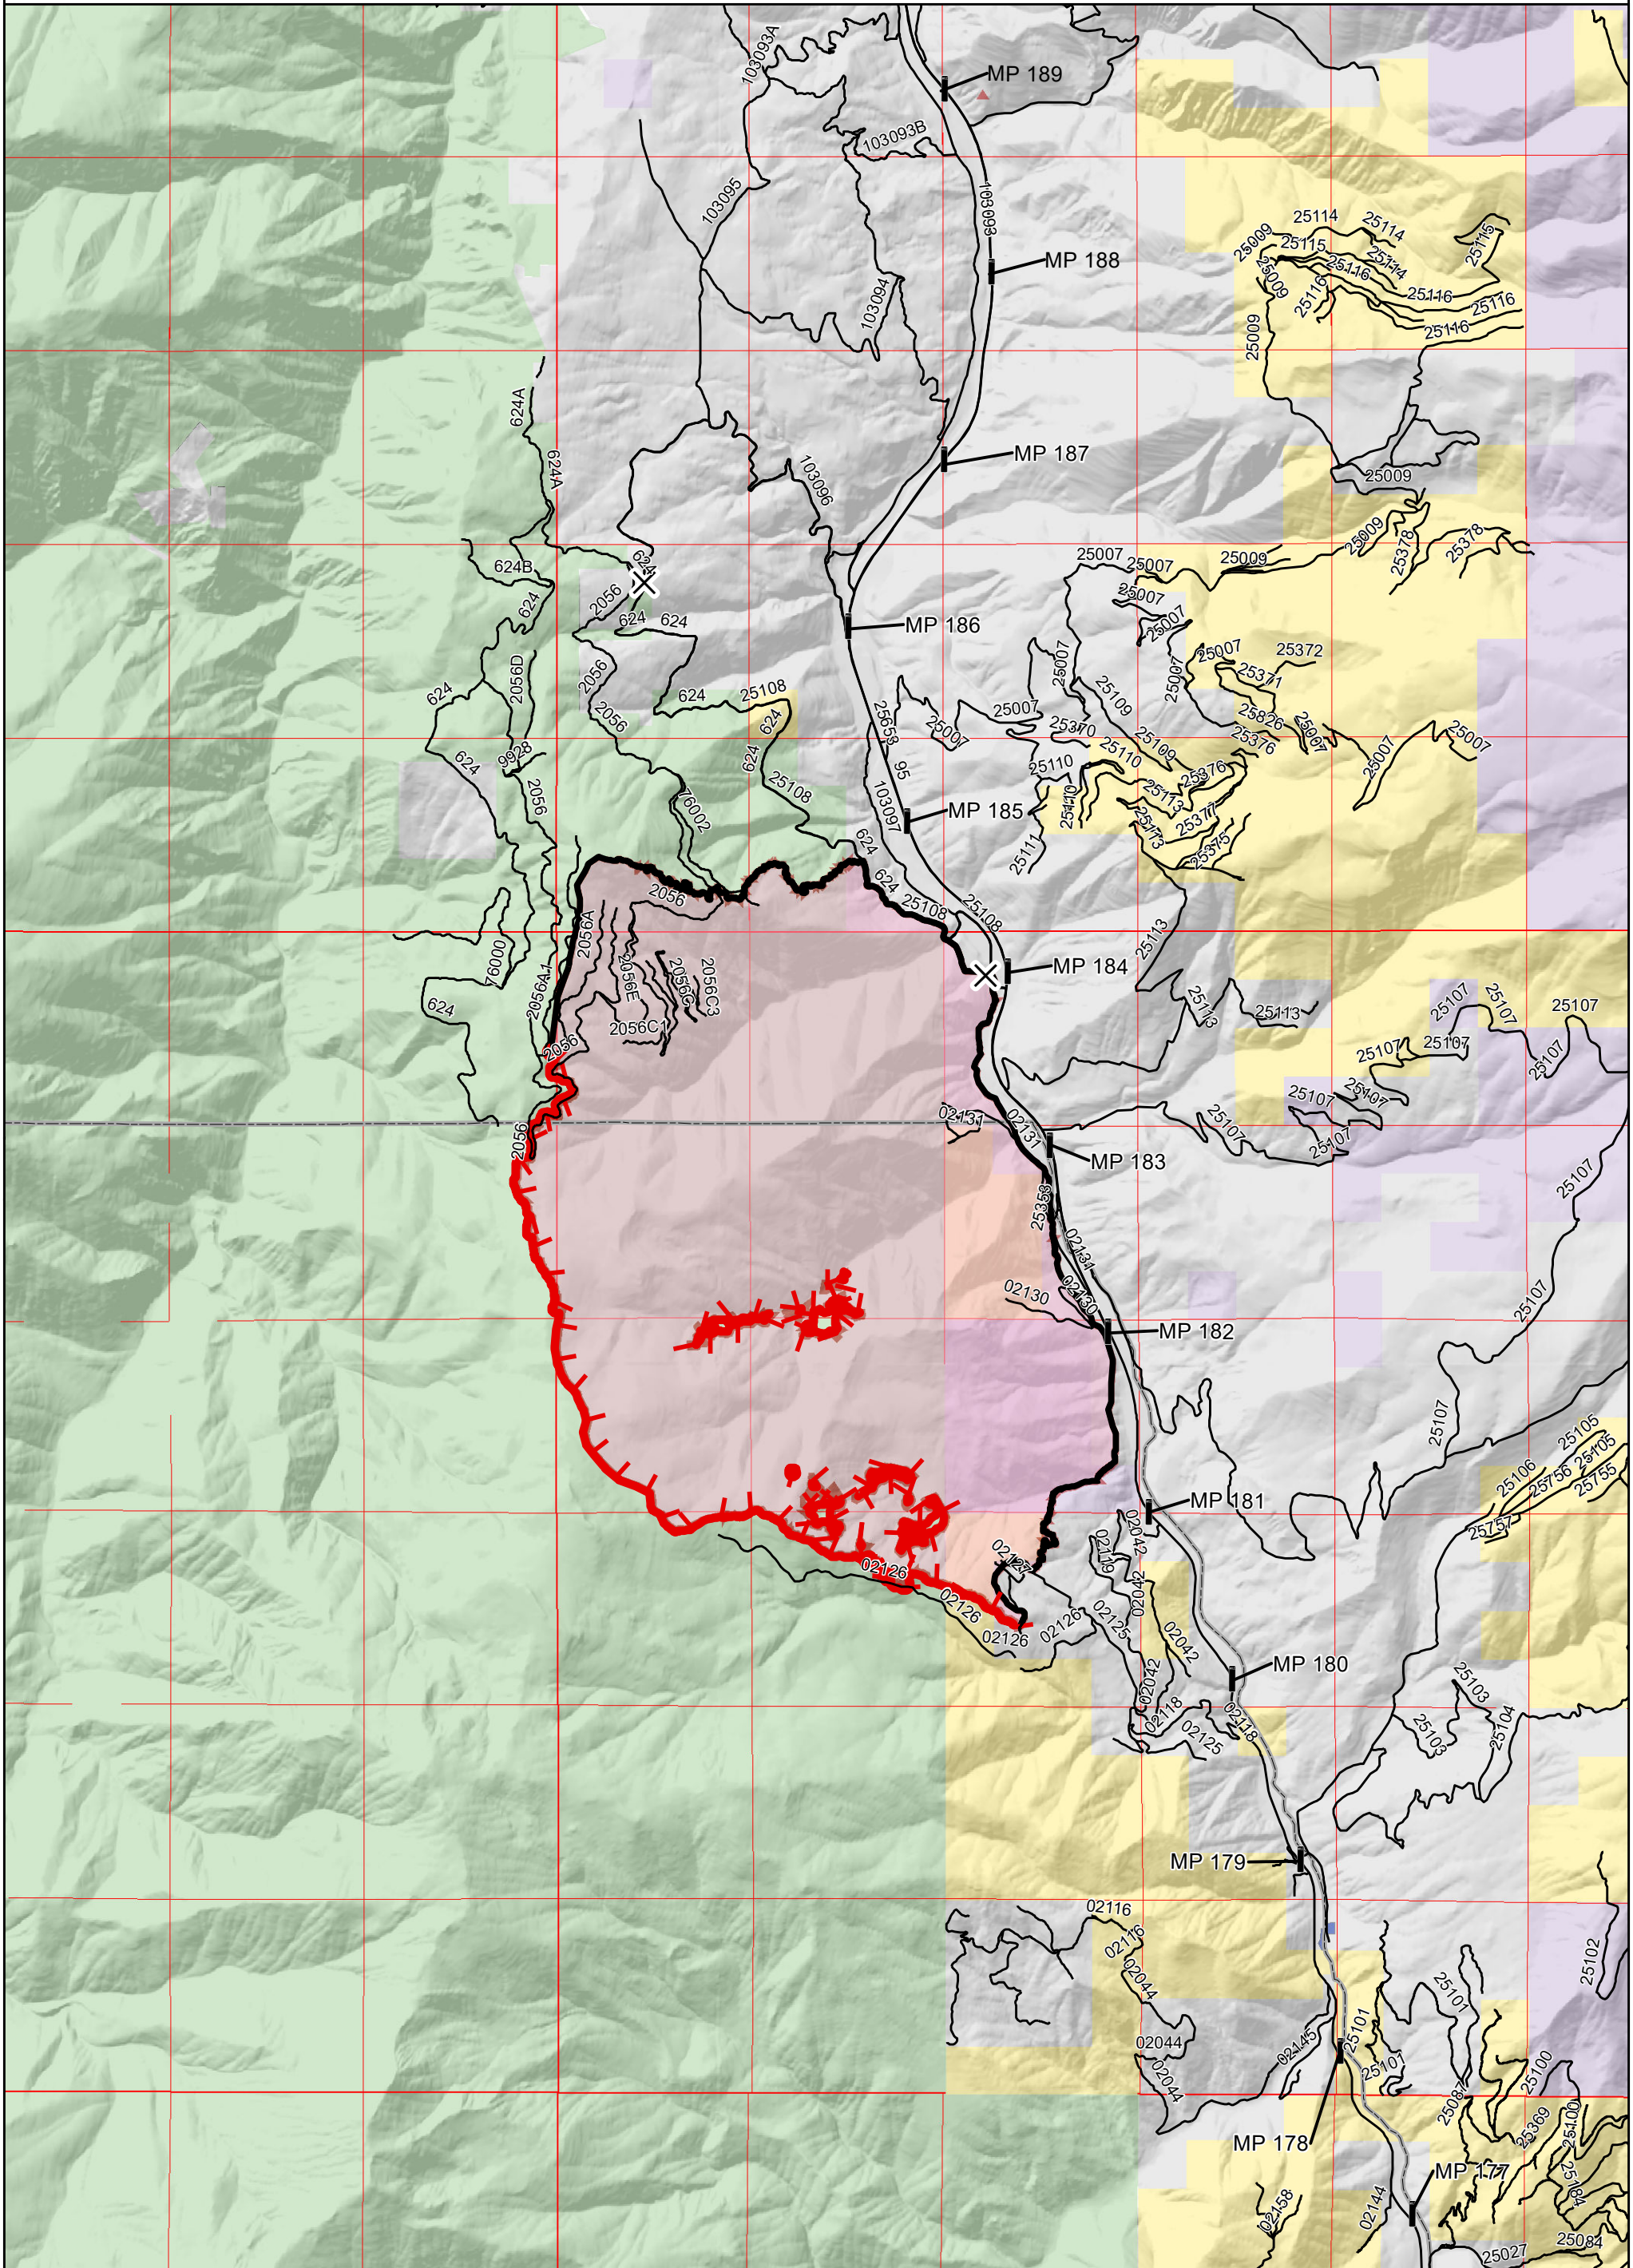

Rattlesnake Creek Fire

08/14/2018

- ✕ Road Closure
- Roads
- Uncontrolled Fire Edge
- Completed Line
- County
- Mile Post
- Drop Point
- ⌋ Division Break

- Ownership**
- Forest Service
 - BLM
 - Private
 - State
 - State F&G

Fire Perimeter as of
08/13/2018 @ 1000 hrs
5,218 Acres