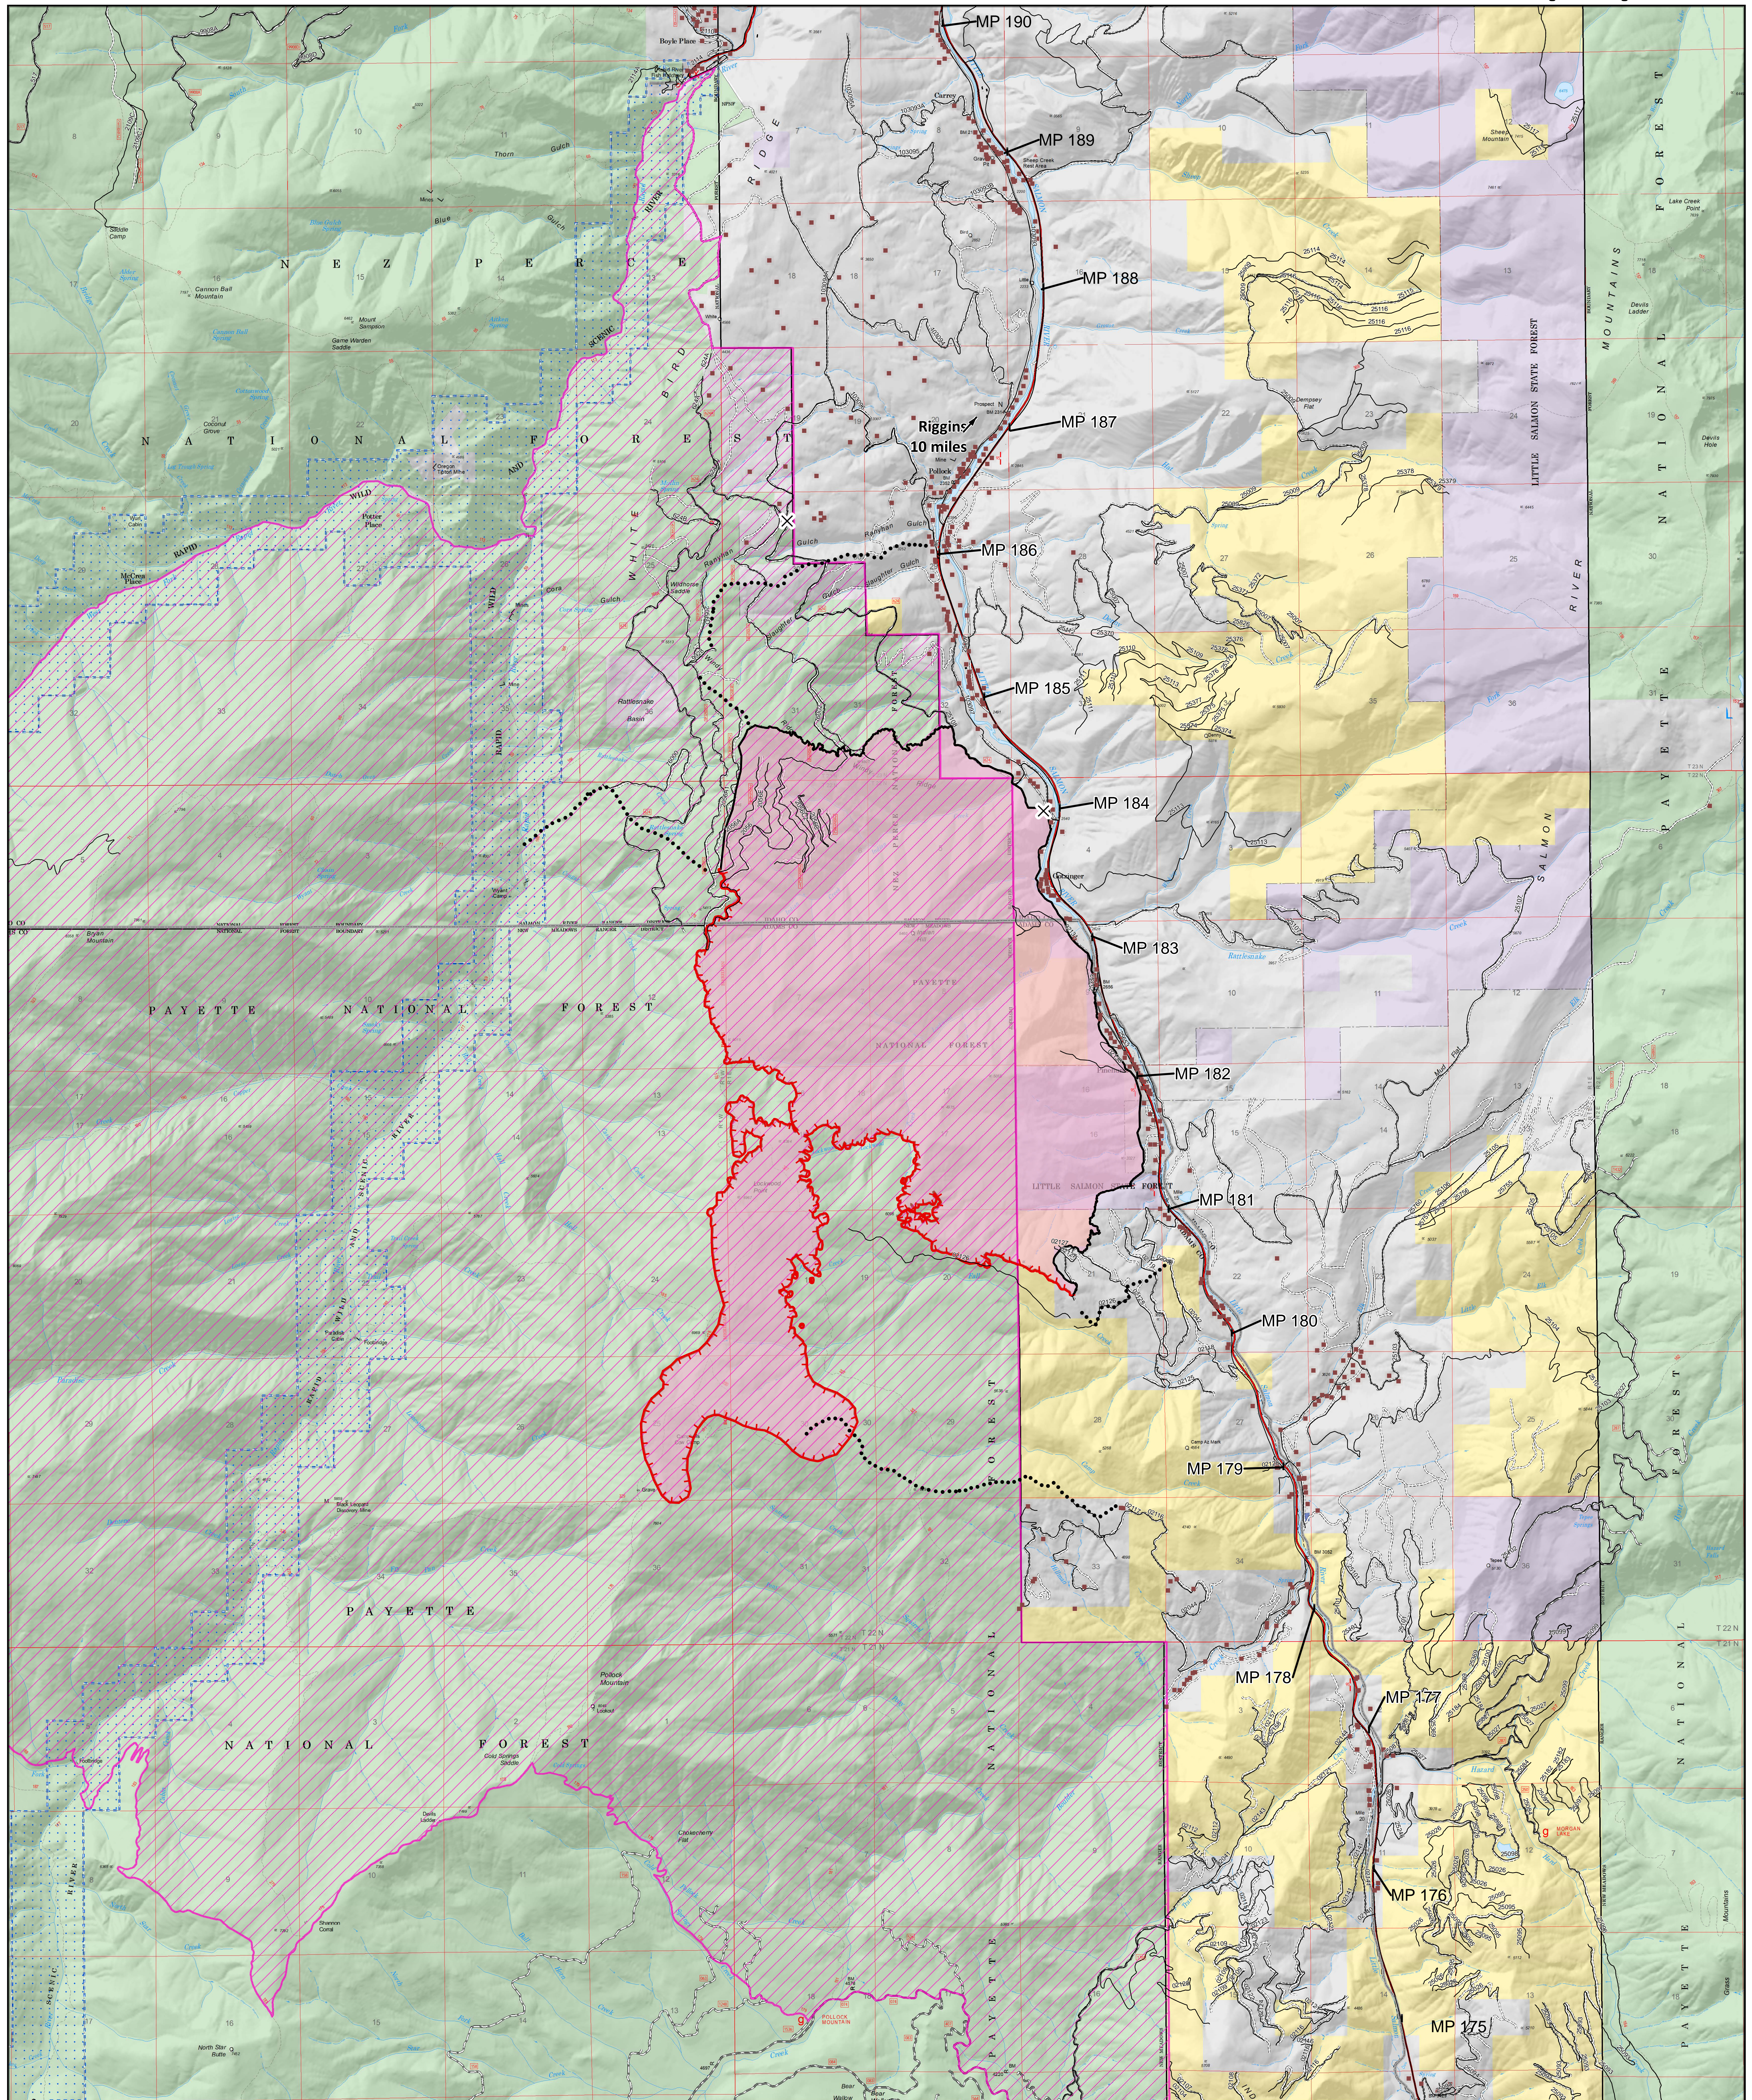

Rattlesnake Creek Fire

08/16/2018

ID-NCF-000362
 Fire perimeter as of
 08/15/2018 at 1830 hrs
5,967 Acres
 NAD83 UTM Zone11N

- | | | | |
|--------------------|---------------------------------|------------------|-------------|
| ■ Structures | — Uncontrolled Fire Edge | Ownership | ■ State F&G |
| × Road Closure | — Completed Line | ■ Forest Service | |
| Mile Post | □ County | ■ BLM | |
| — Roads | ▨ Area Closure | ■ Private | |
| ⋯ Contingency line | ■ Wildfire Daily Fire Perimeter | ■ State | |